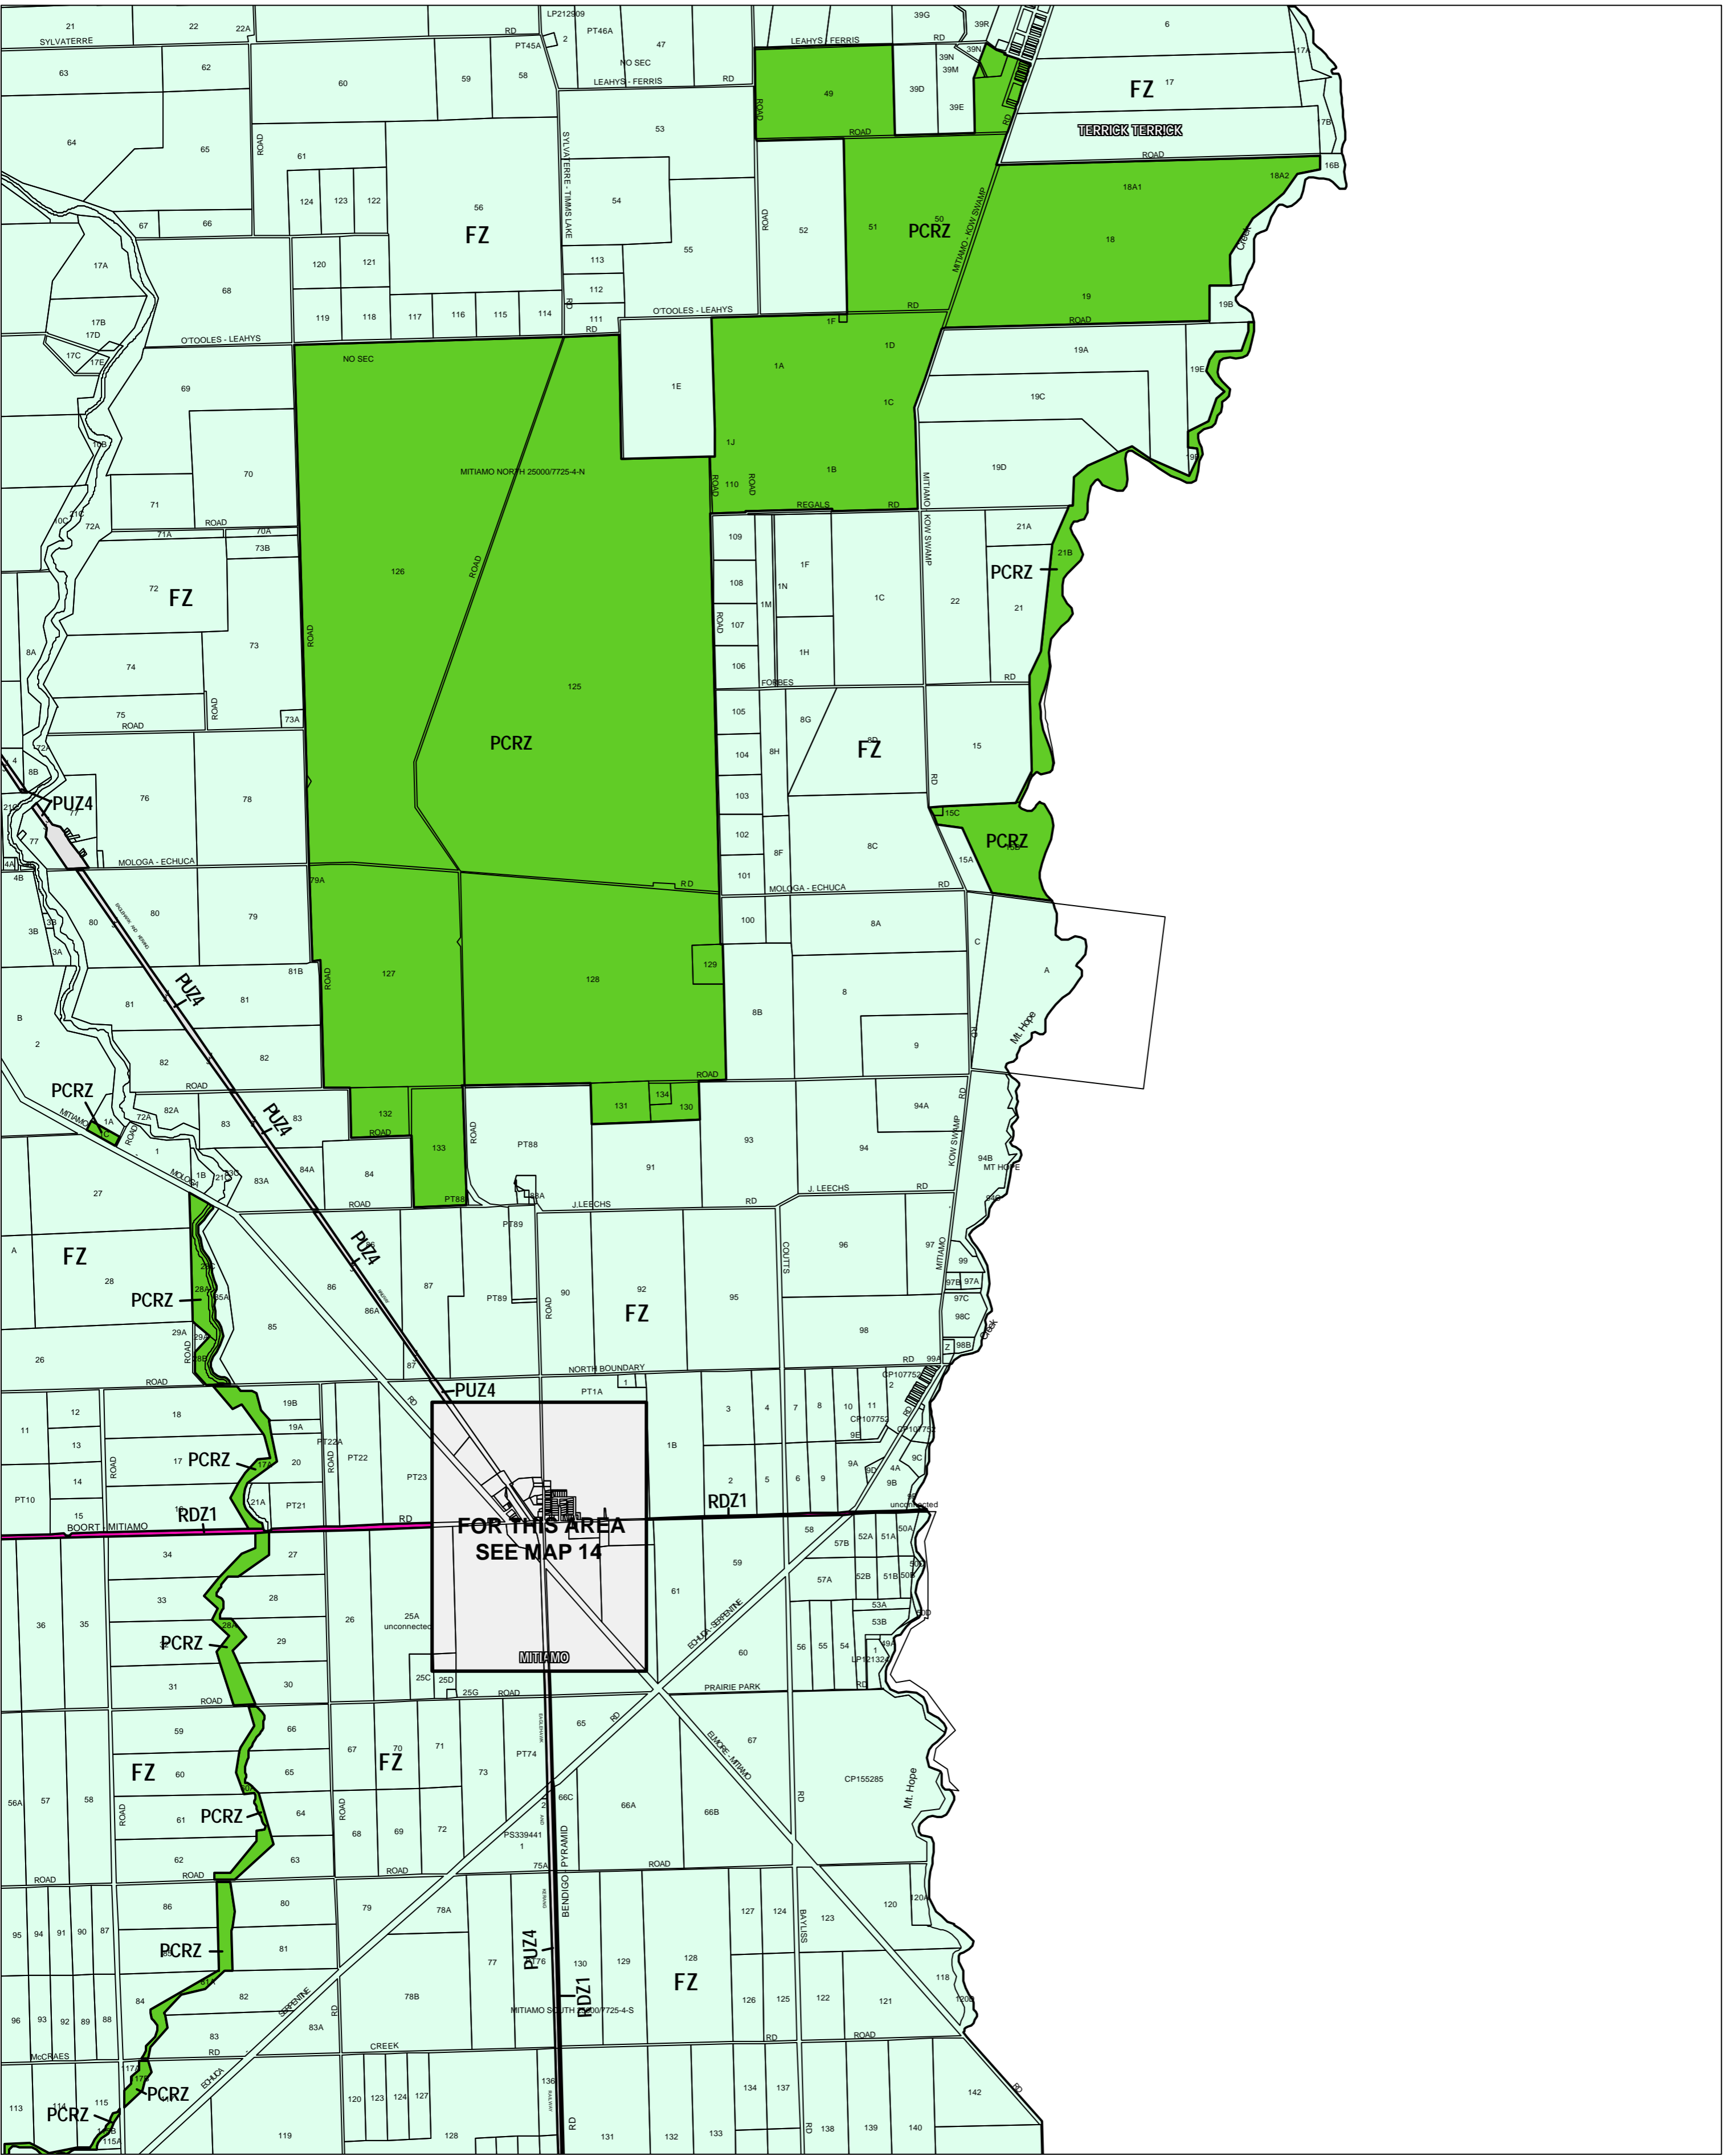

LODDON PLANNING SCHEME - LOCAL PROVISION

Public Land

- Public Conservation And Resource Zone
- Public Use Zone - Transport
- Road Zone - Category 1

Rural

- Farming Zone

AUSTRALIAN MAP GRID ZONE 55

Printed: 4/7/2007

AMENDMENT C20

ZONES

MAP No 13