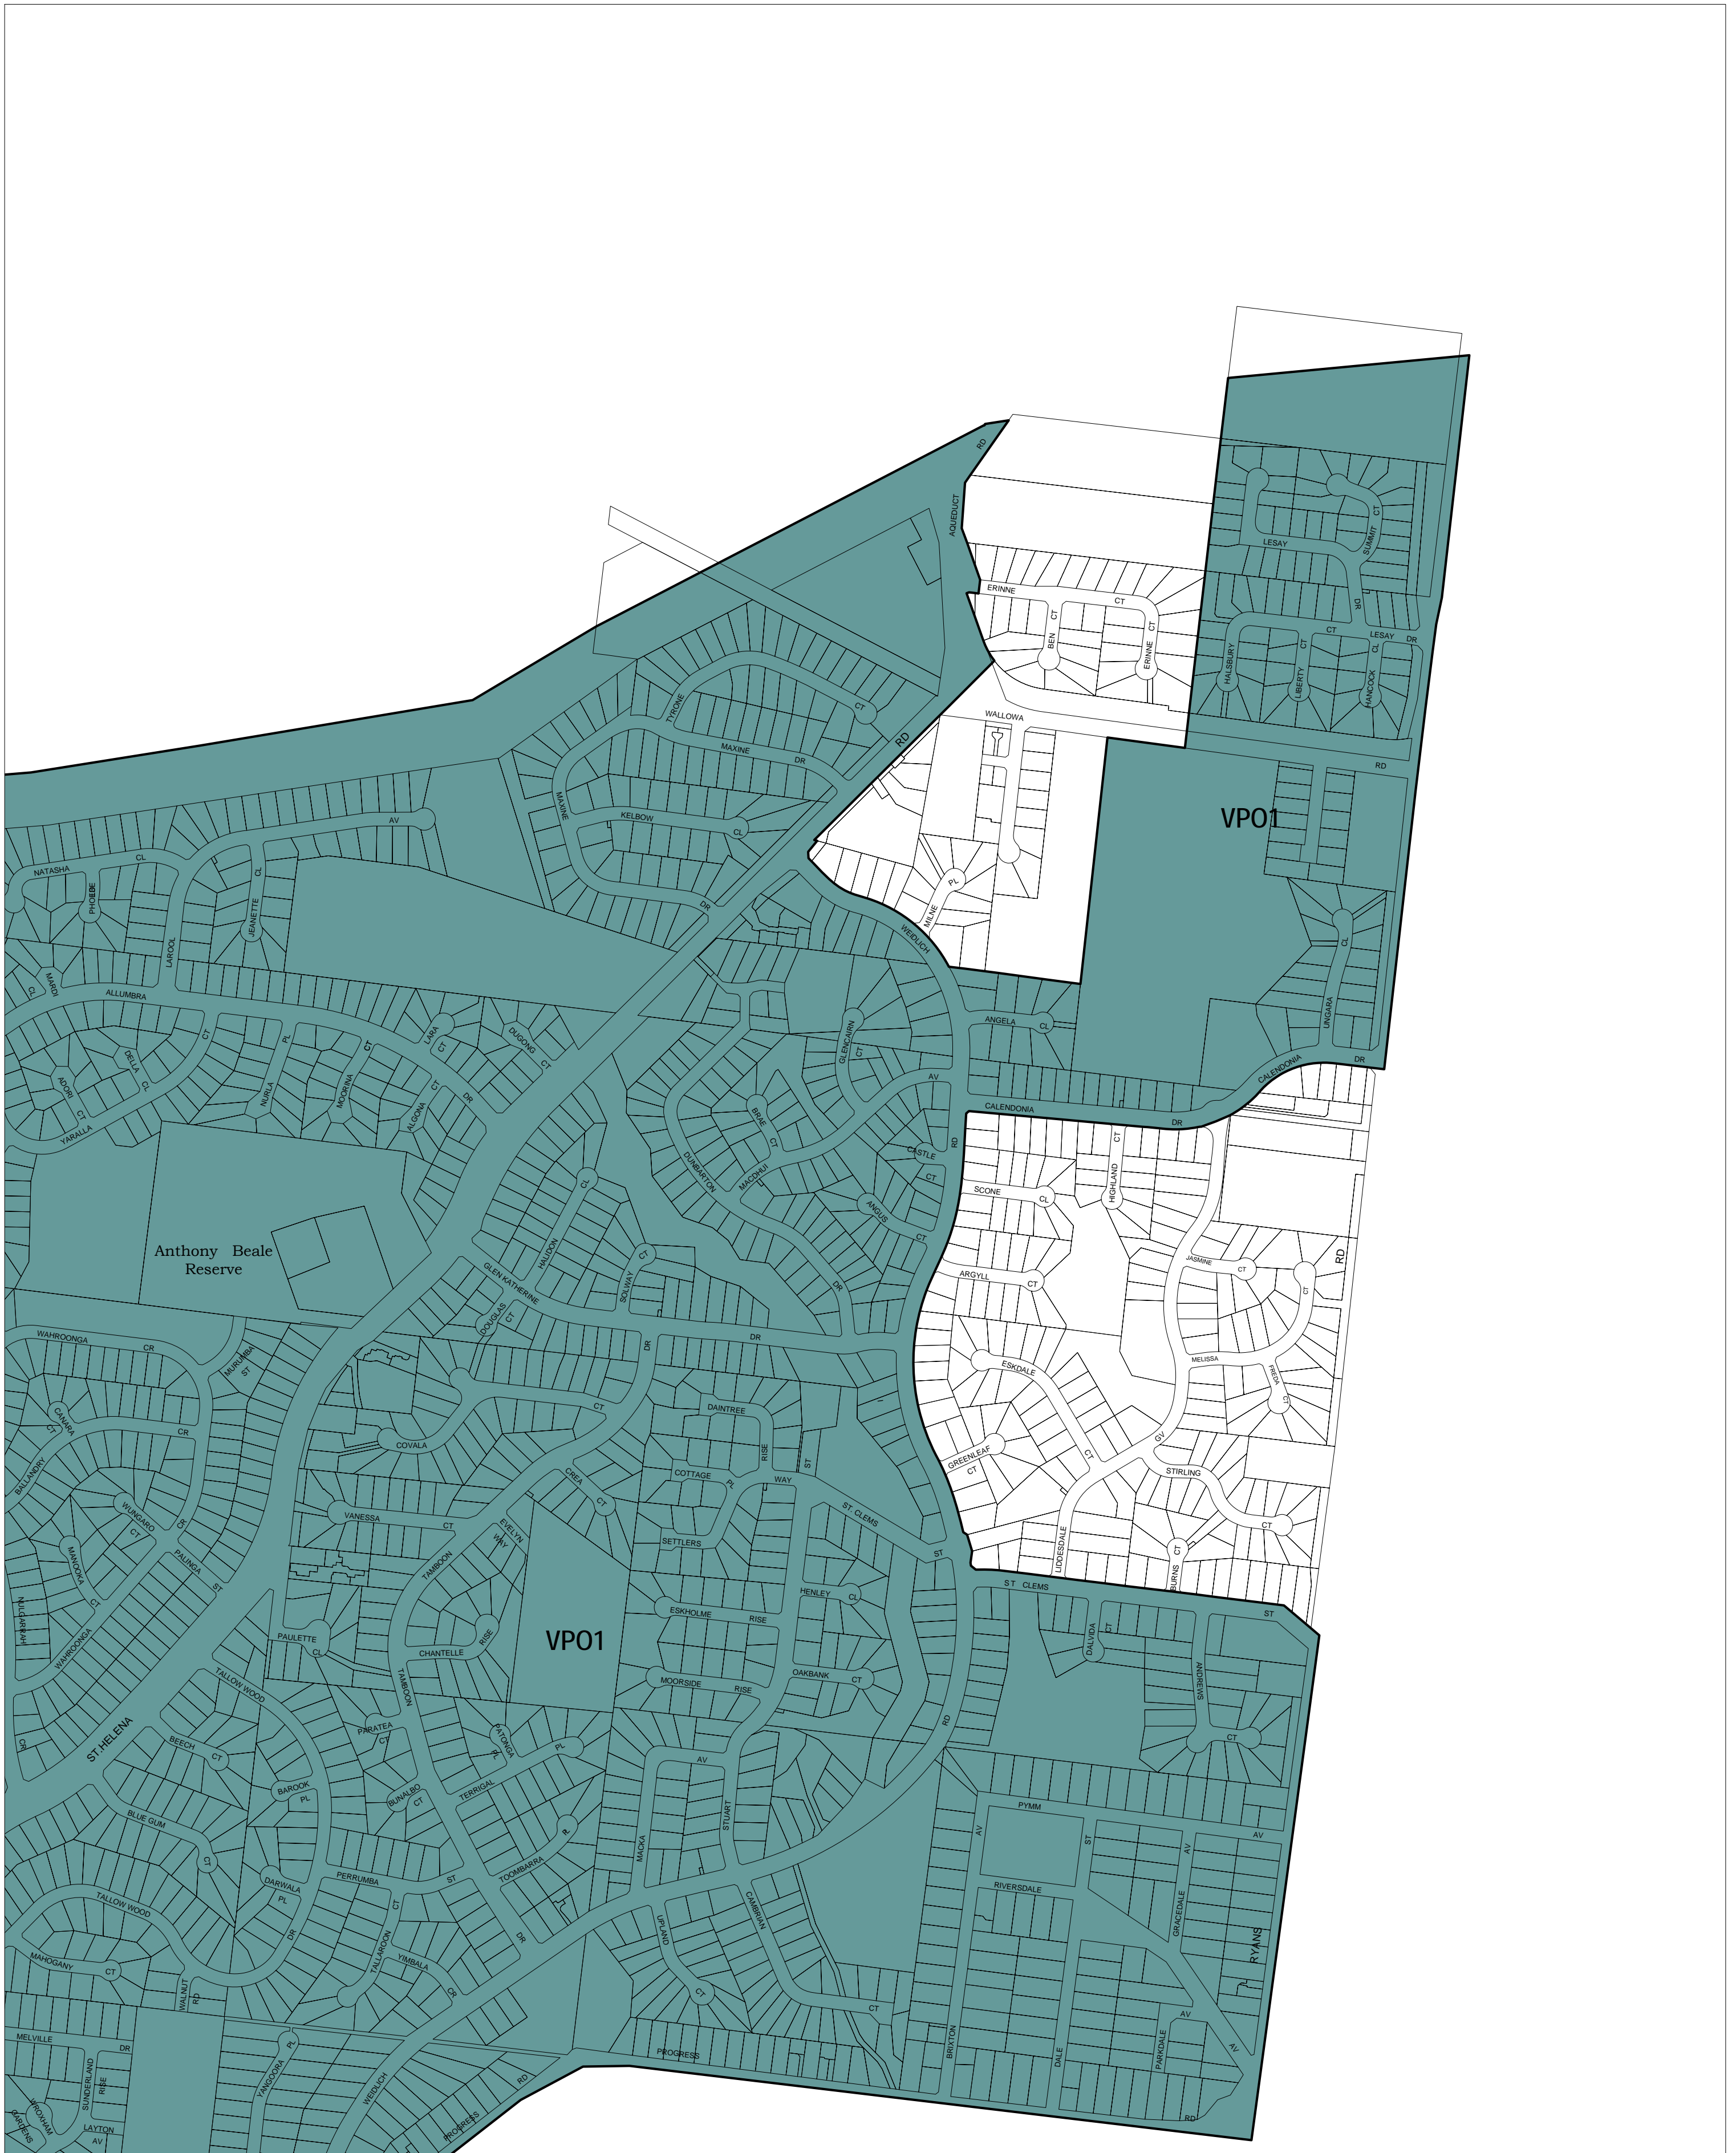

BANYULE PLANNING SCHEME - LOCAL PROVISION

Overlays

VPO1 Vegetation Protection Overlay - Schedule 1

AUSTRALIAN MAP GRID ZONE 55

INDEX TO ADJOINING METRIC SERIES MAP

Printed: 12/7/2007