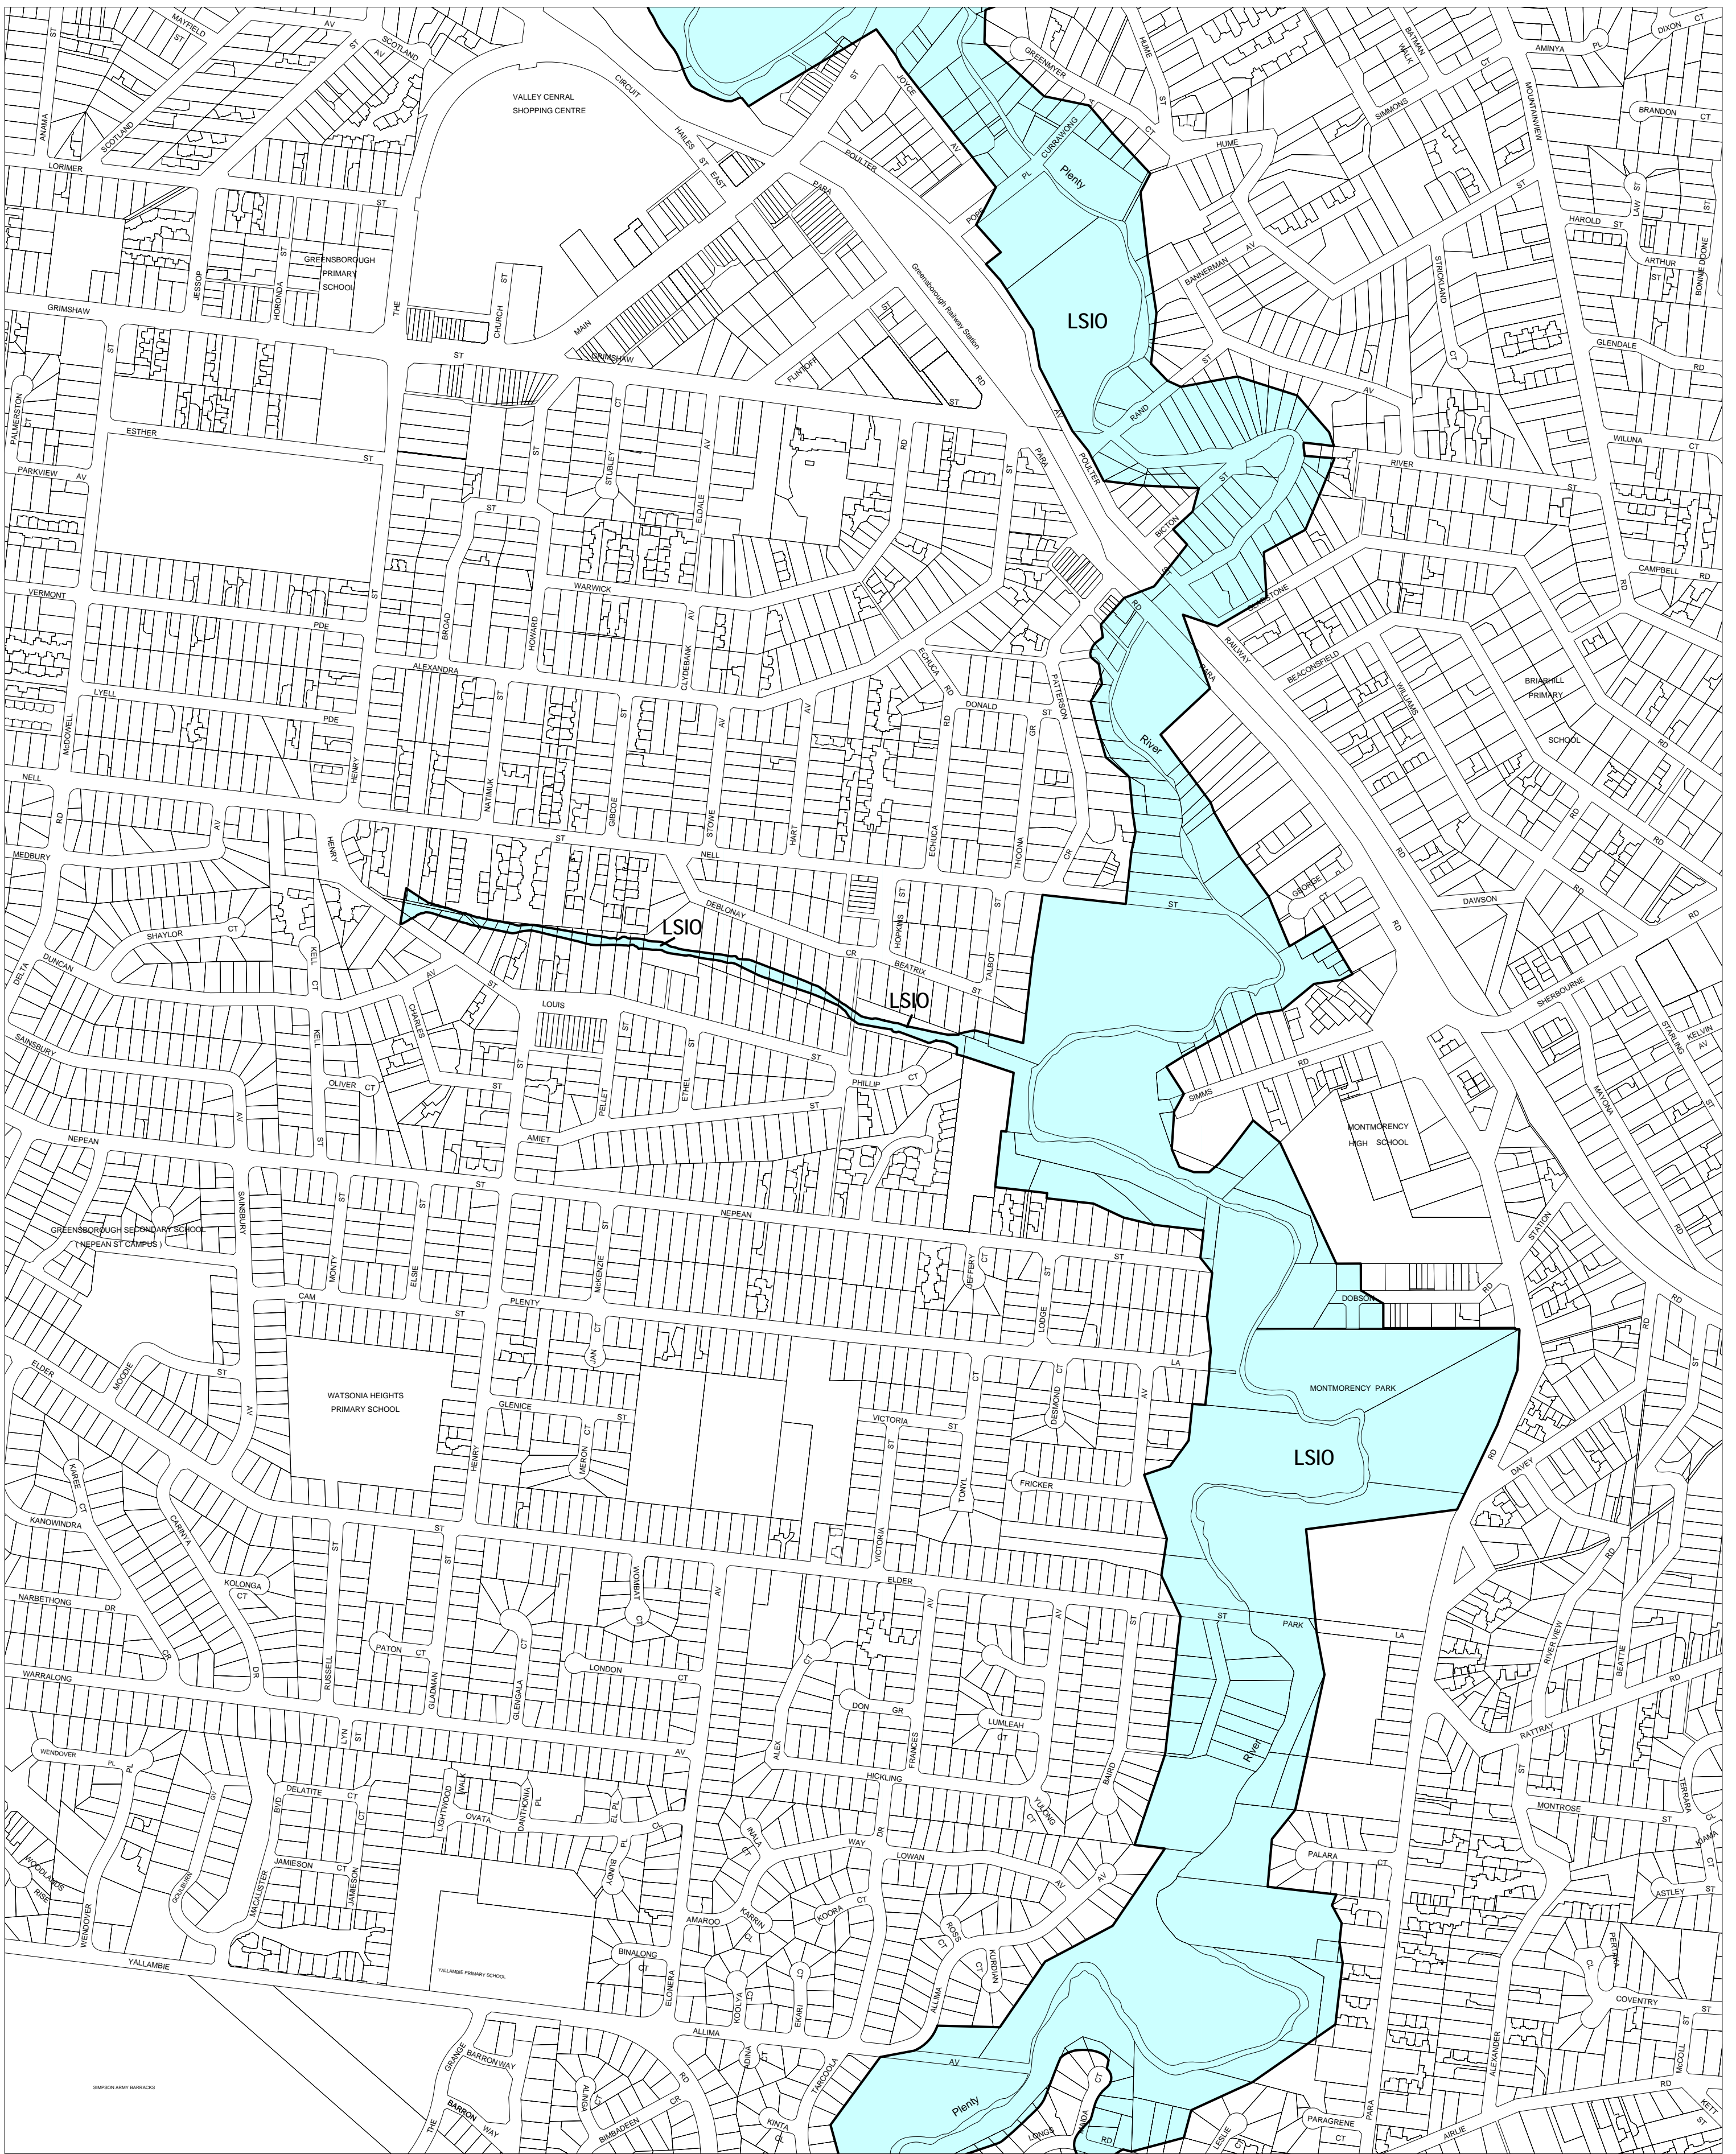

BANYULE PLANNING SCHEME - LOCAL PROVISION

Overlays

LSIO Land Subject to Inundation Overlay

Printed: 12/7/2007

AMENDMENT C6