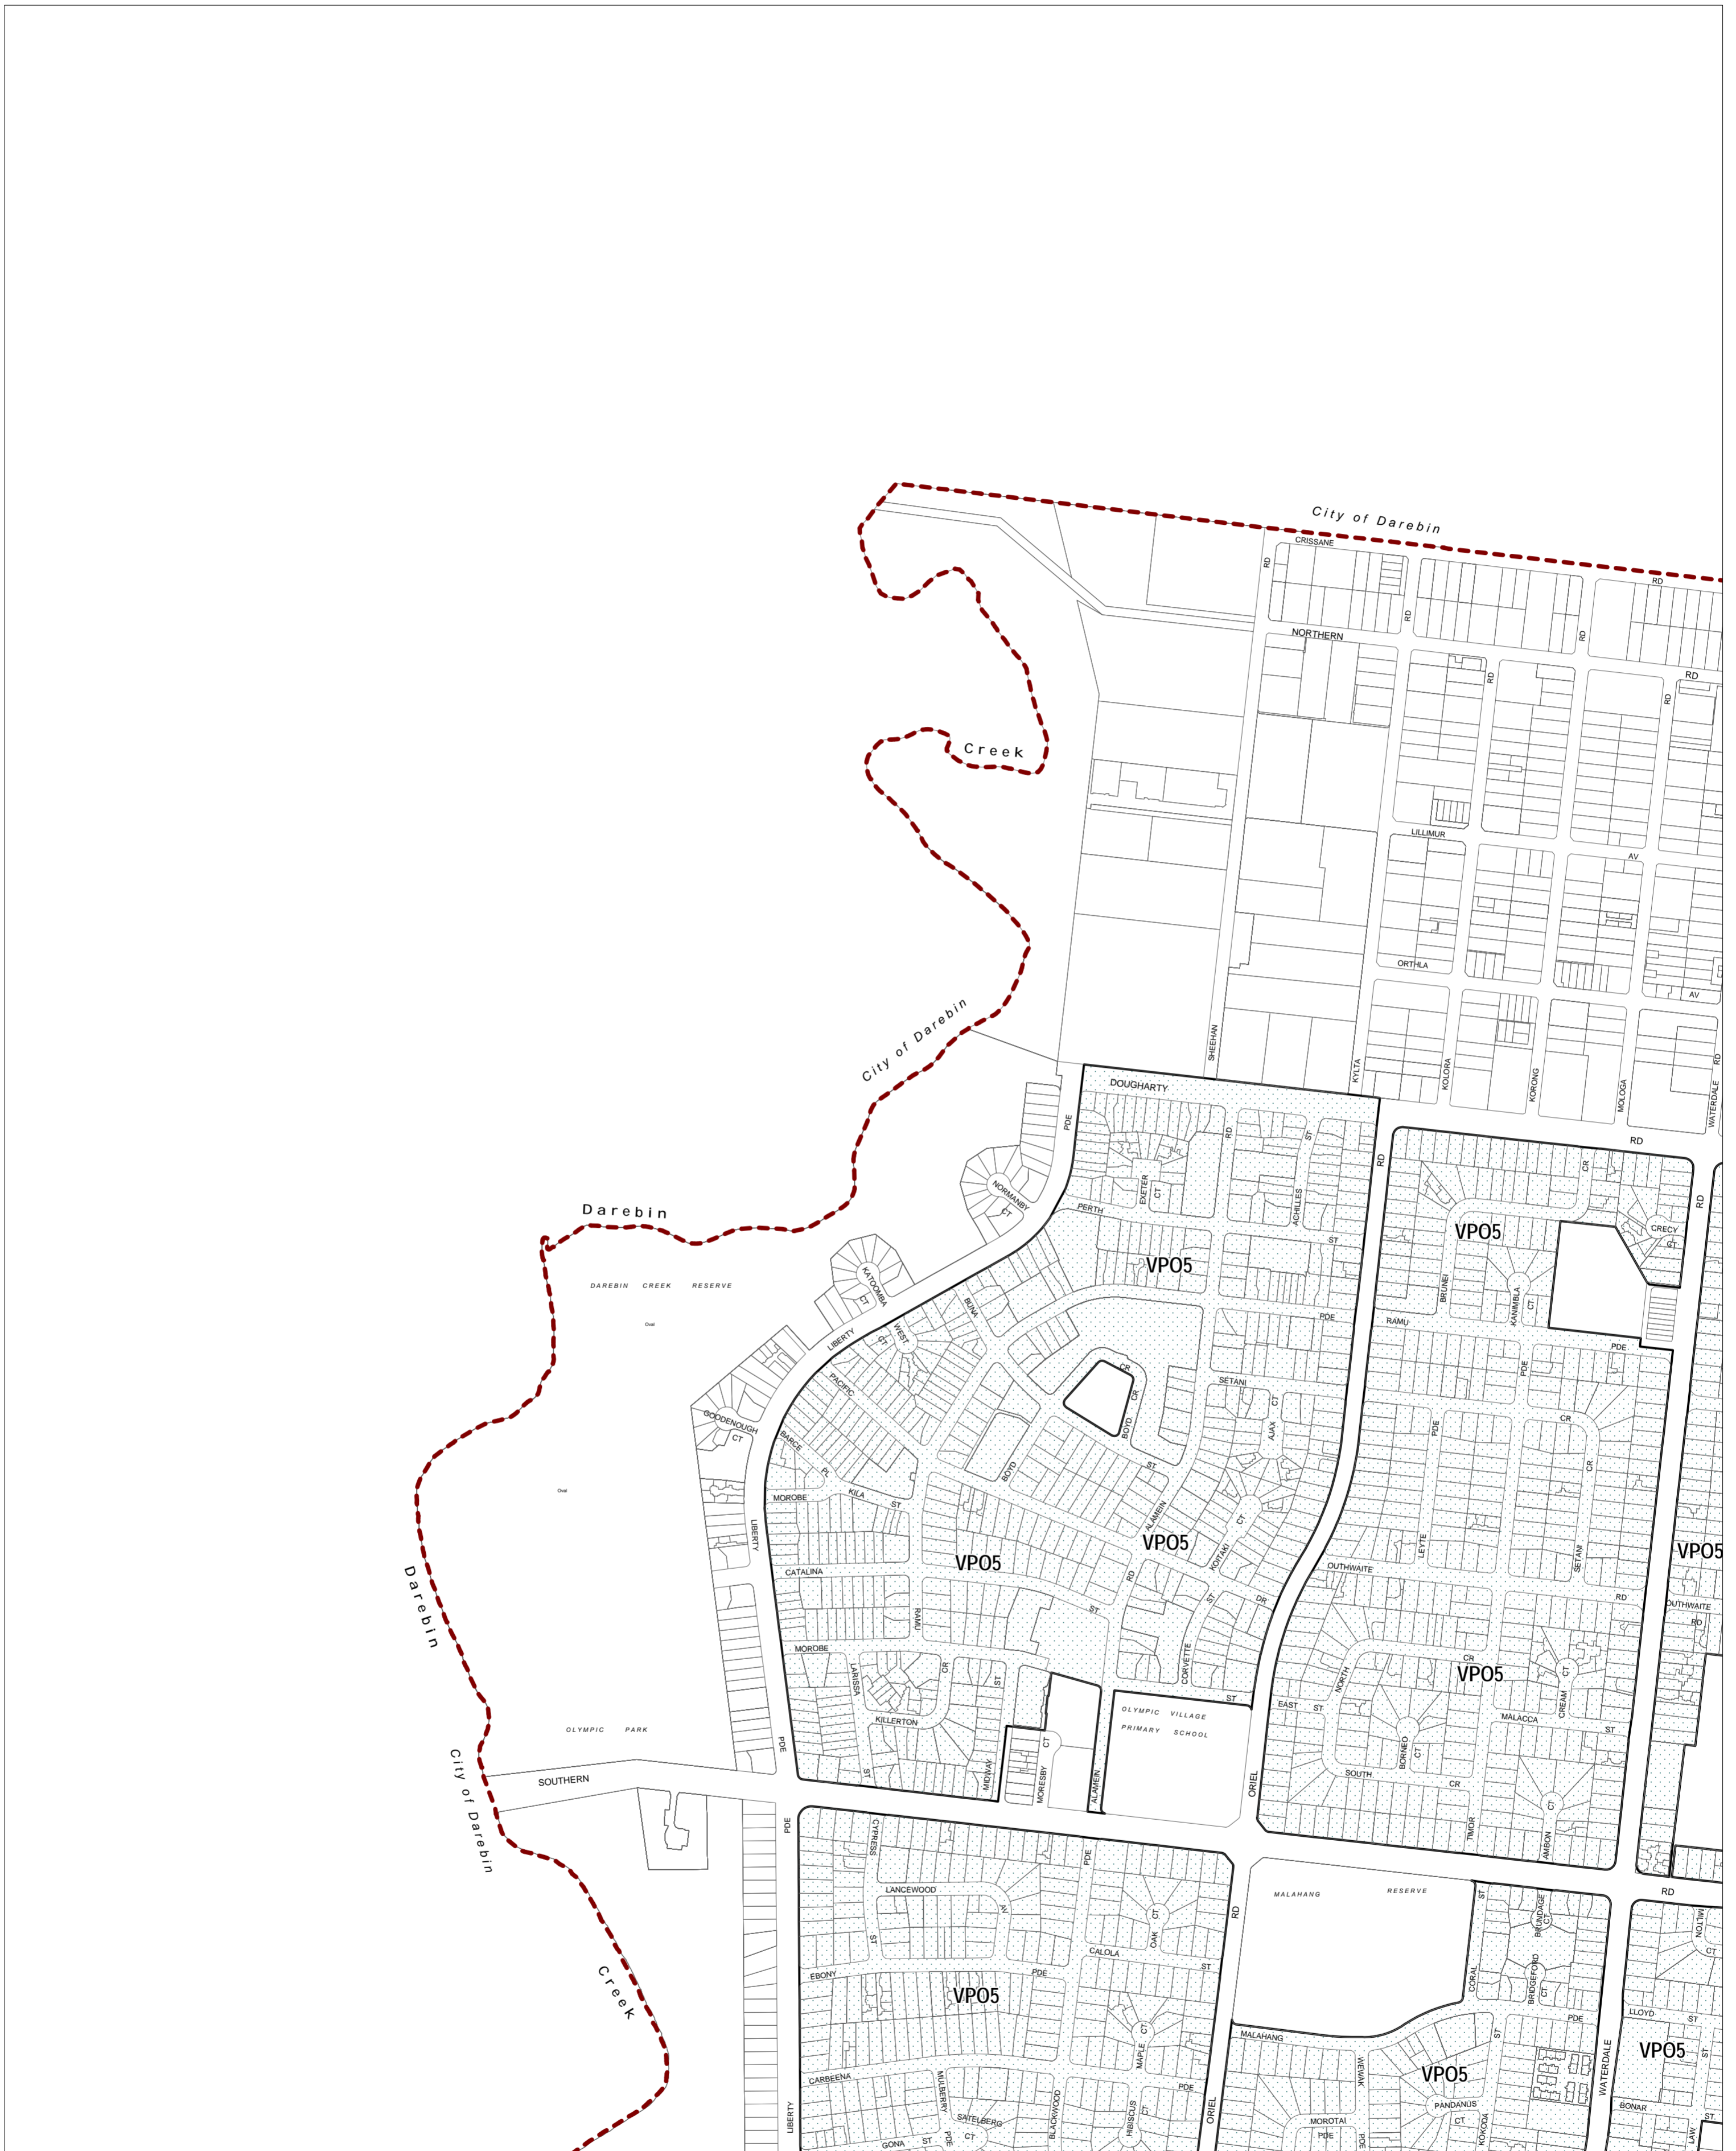

BANYULE PLANNING SCHEME - LOCAL PROVISION

Overlays

VPO5 Vegetation Protection Overlay - Schedule 5

Printed: 8/5/2014

AMENDMENT C80