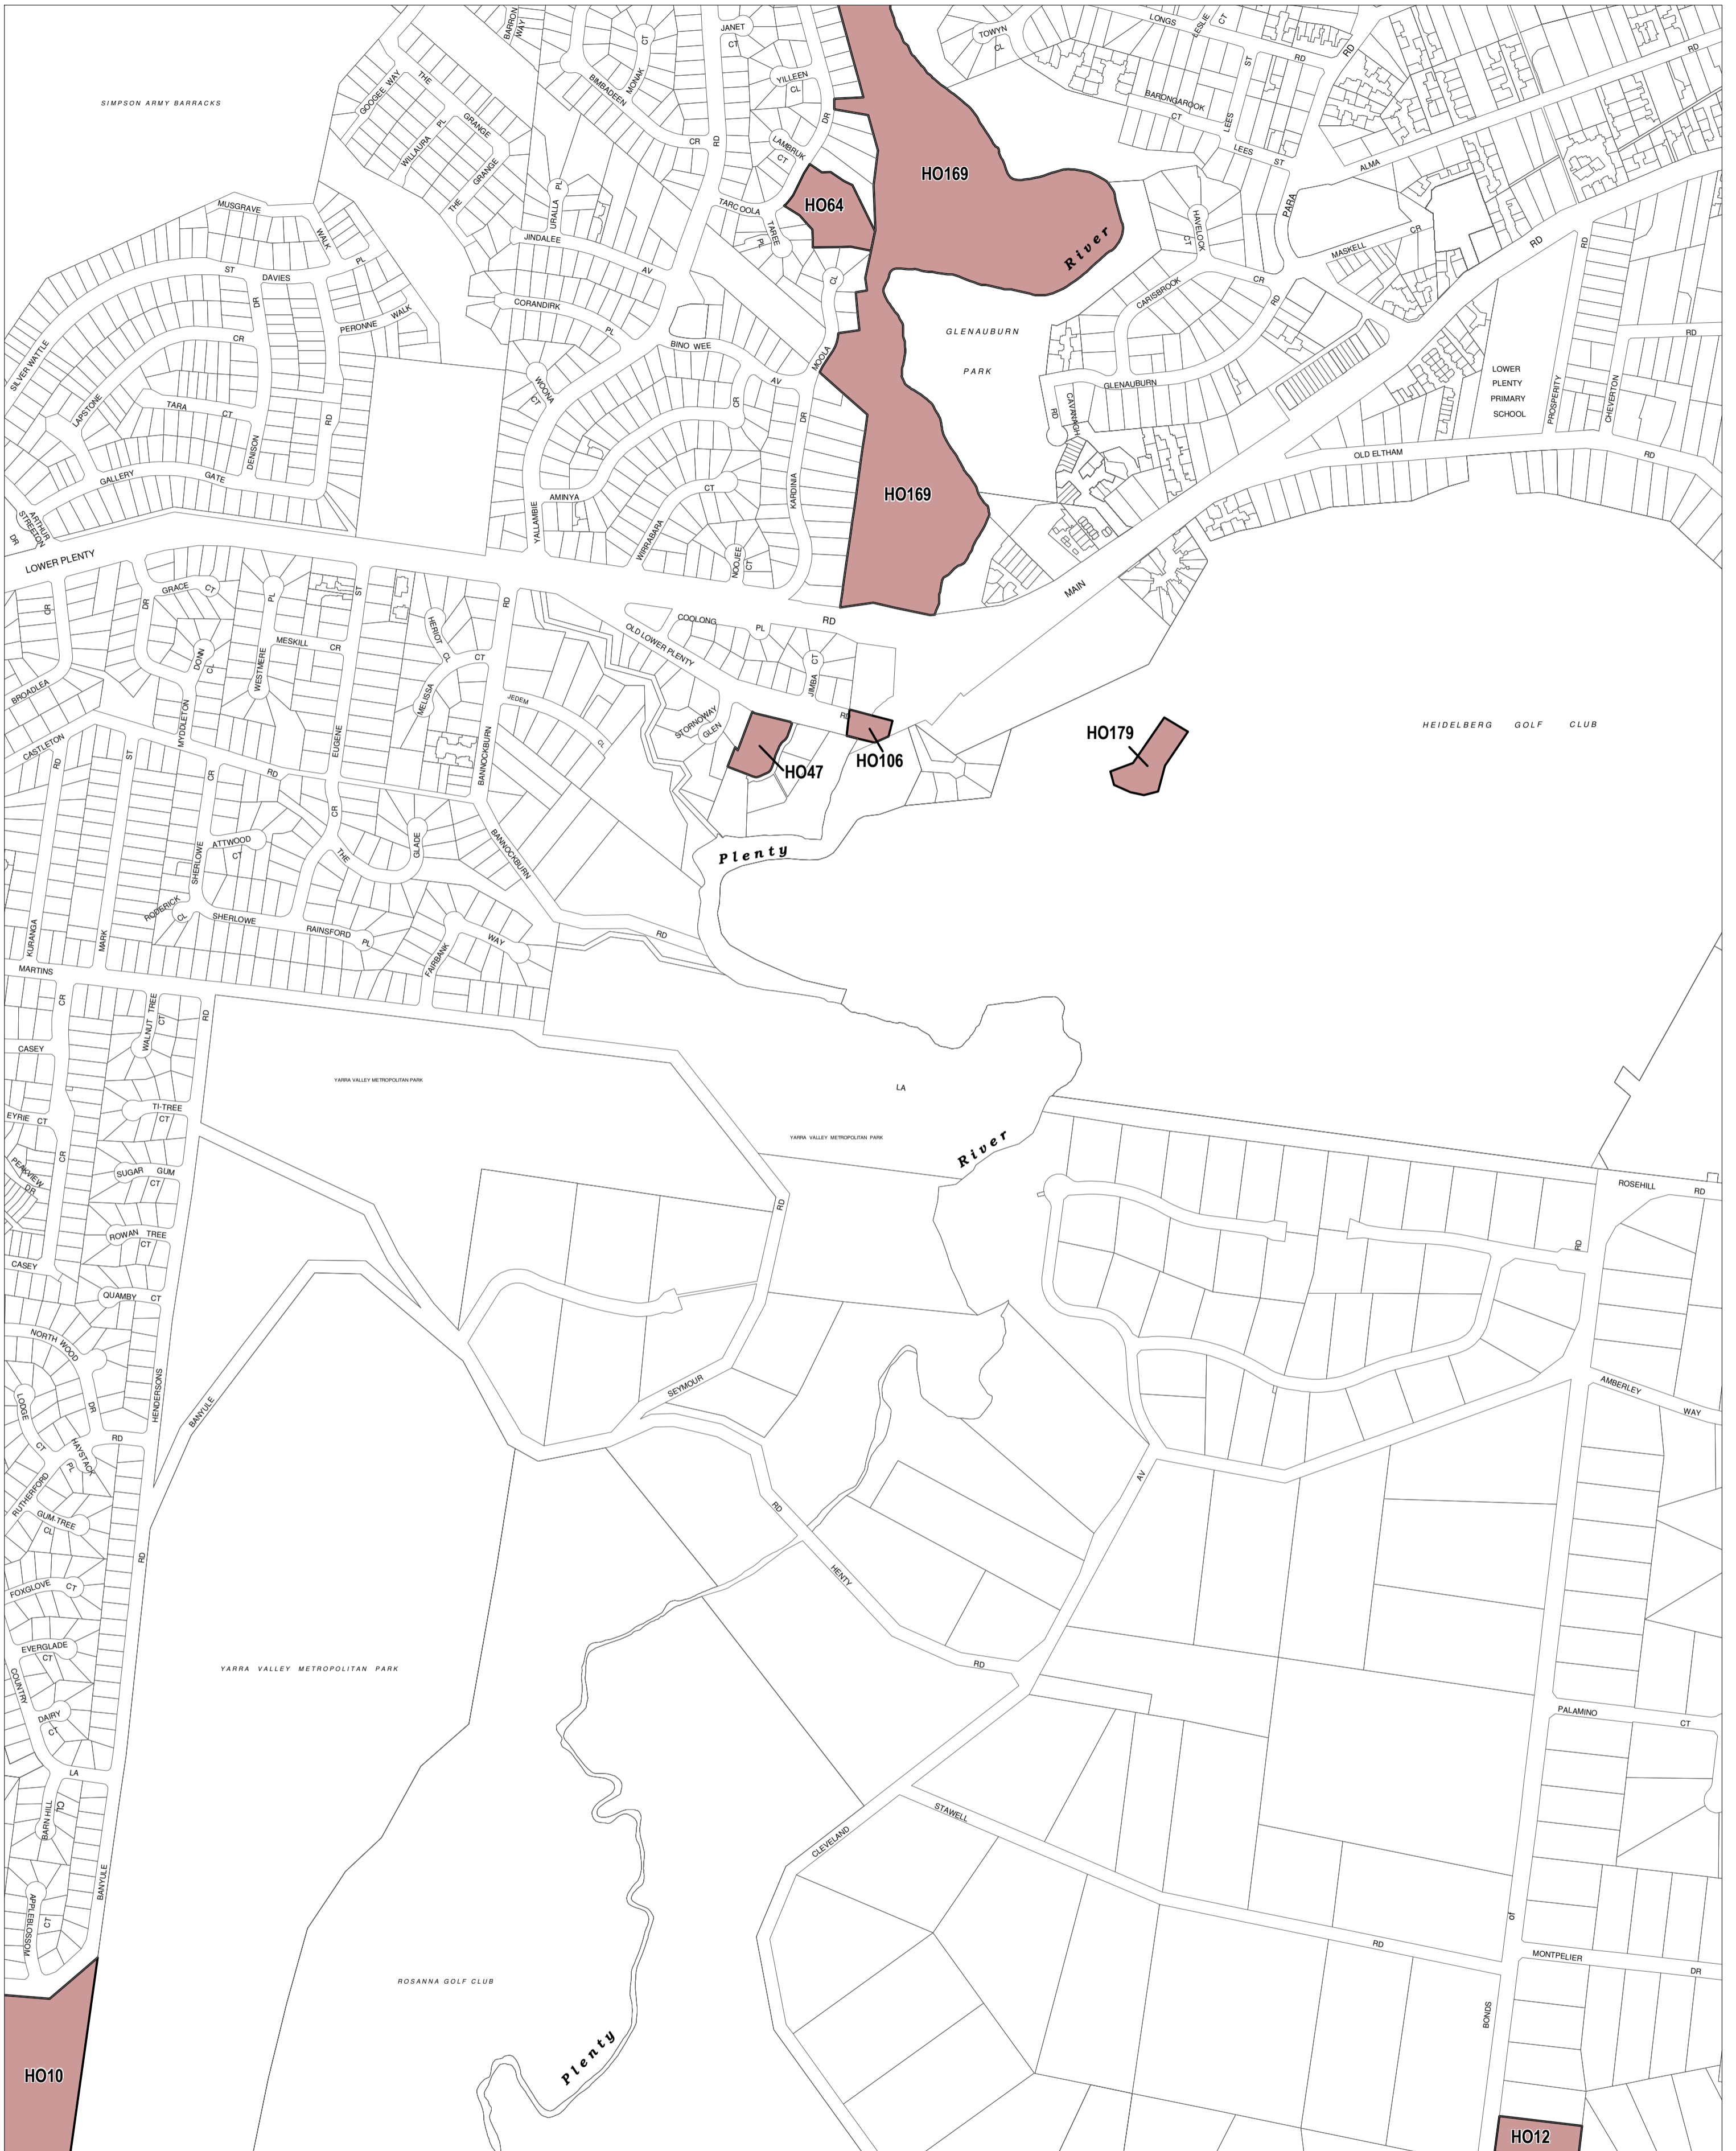

BANYULE PLANNING SCHEME - LOCAL PROVISION

Overlays

HO Heritage Overlay

AUSTRALIAN MAP GRID ZONE 55

Printed: 31/8/2012

AMENDMENT C64