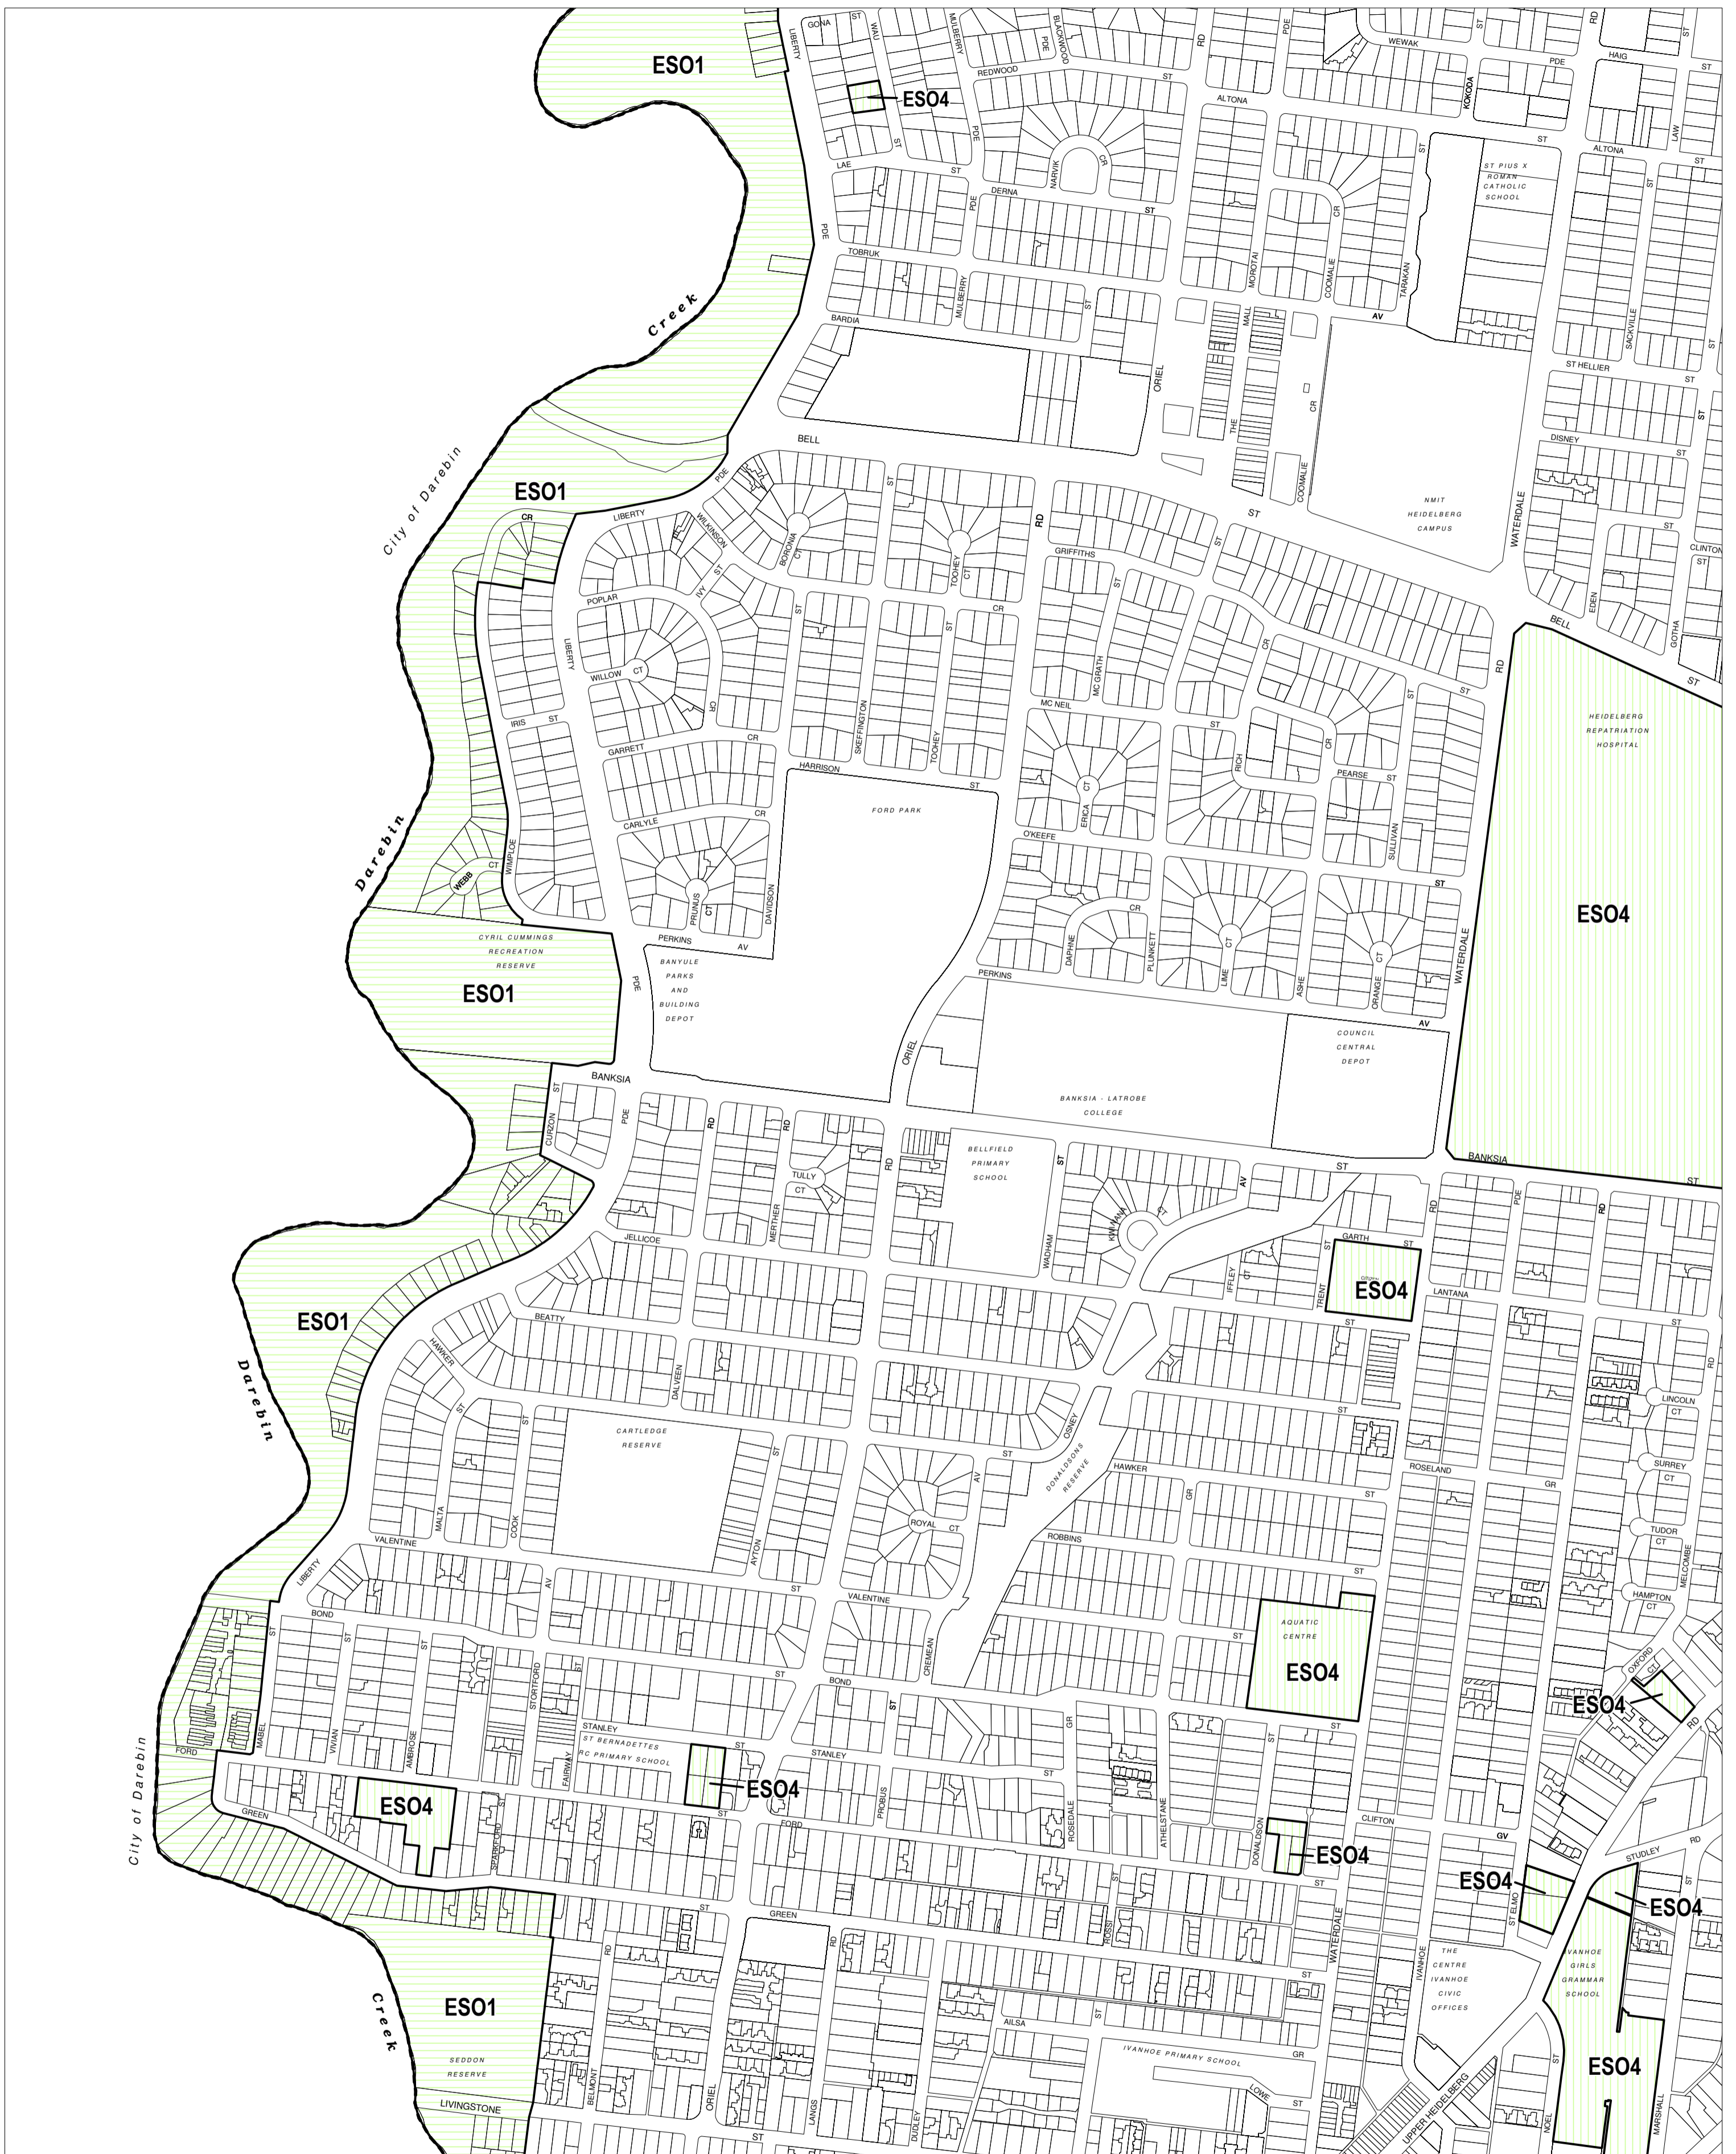

BANYULE PLANNING SCHEME - LOCAL PROVISION

Overlays	
ES01	Environmental Significance Overlay - Schedule 1
ES04	Environmental Significance Overlay - Schedule 4

Printed: 24/8/2010

AMENDMENT C67