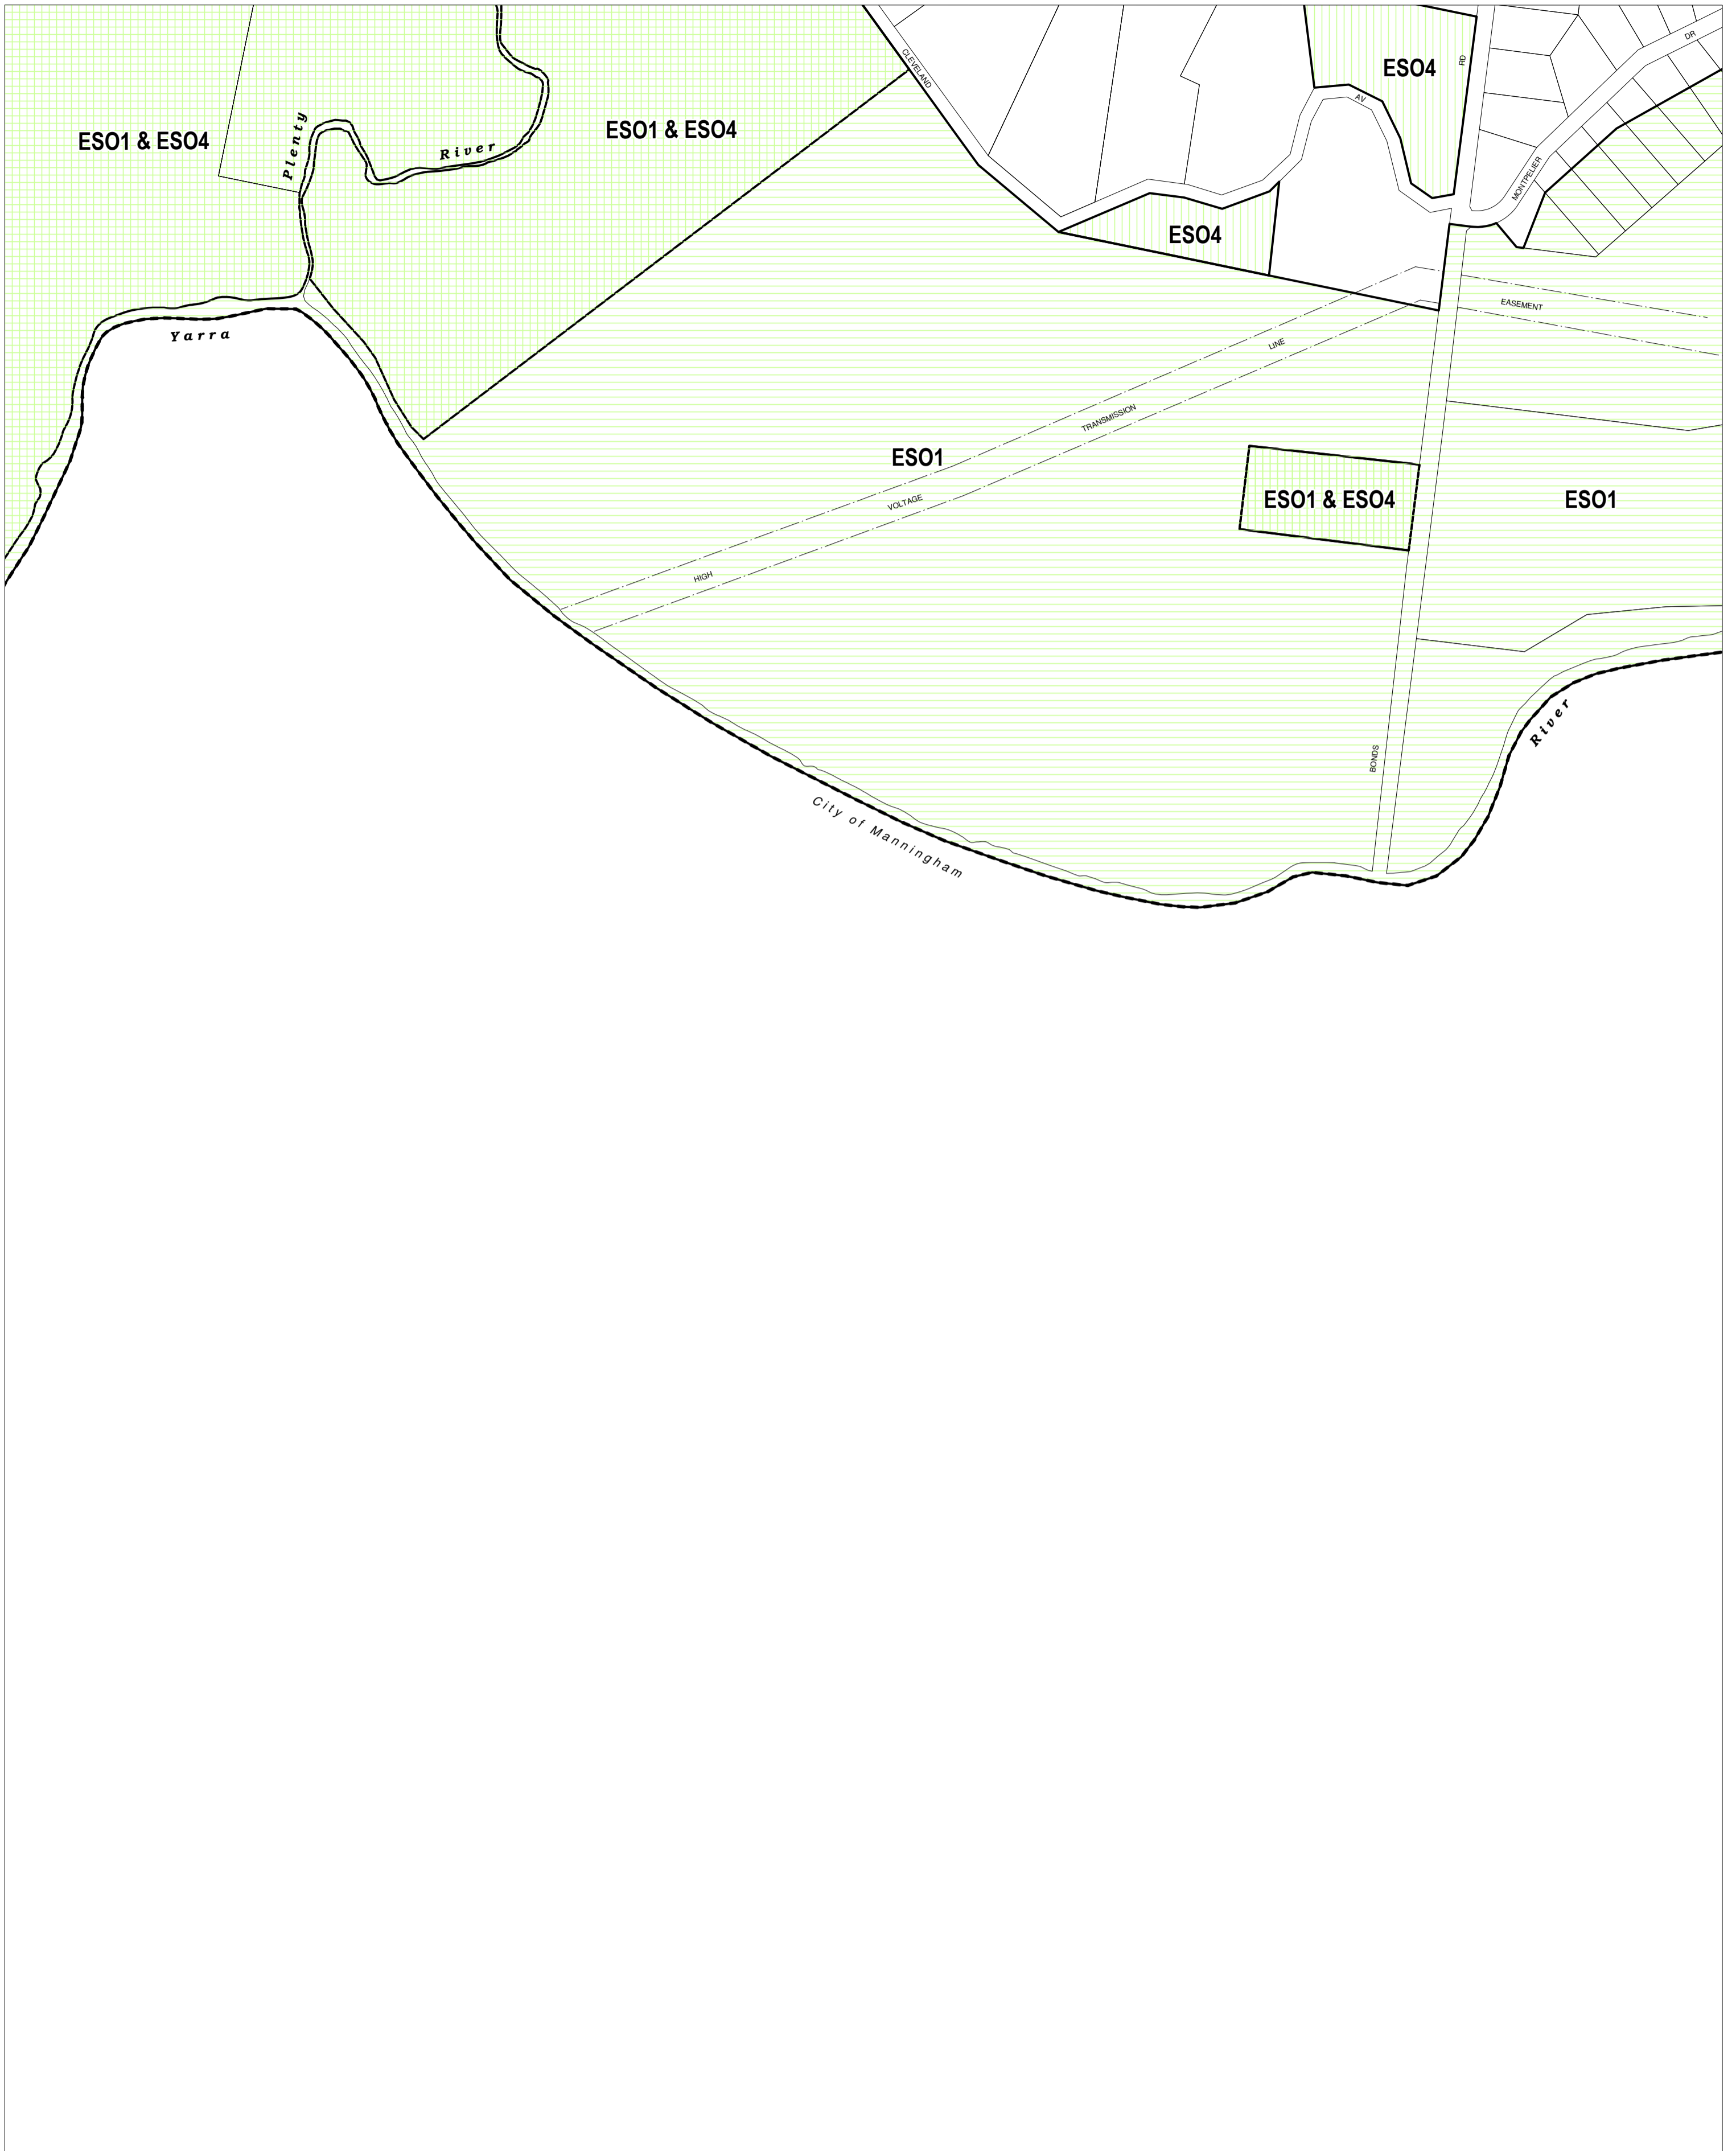

BANYULE PLANNING SCHEME - LOCAL PROVISION

Overlays	
	Environmental Significance Overlay - Schedule 1
	Environmental Significance Overlay - Schedule 4

Printed: 25/8/2010

AMENDMENT C67