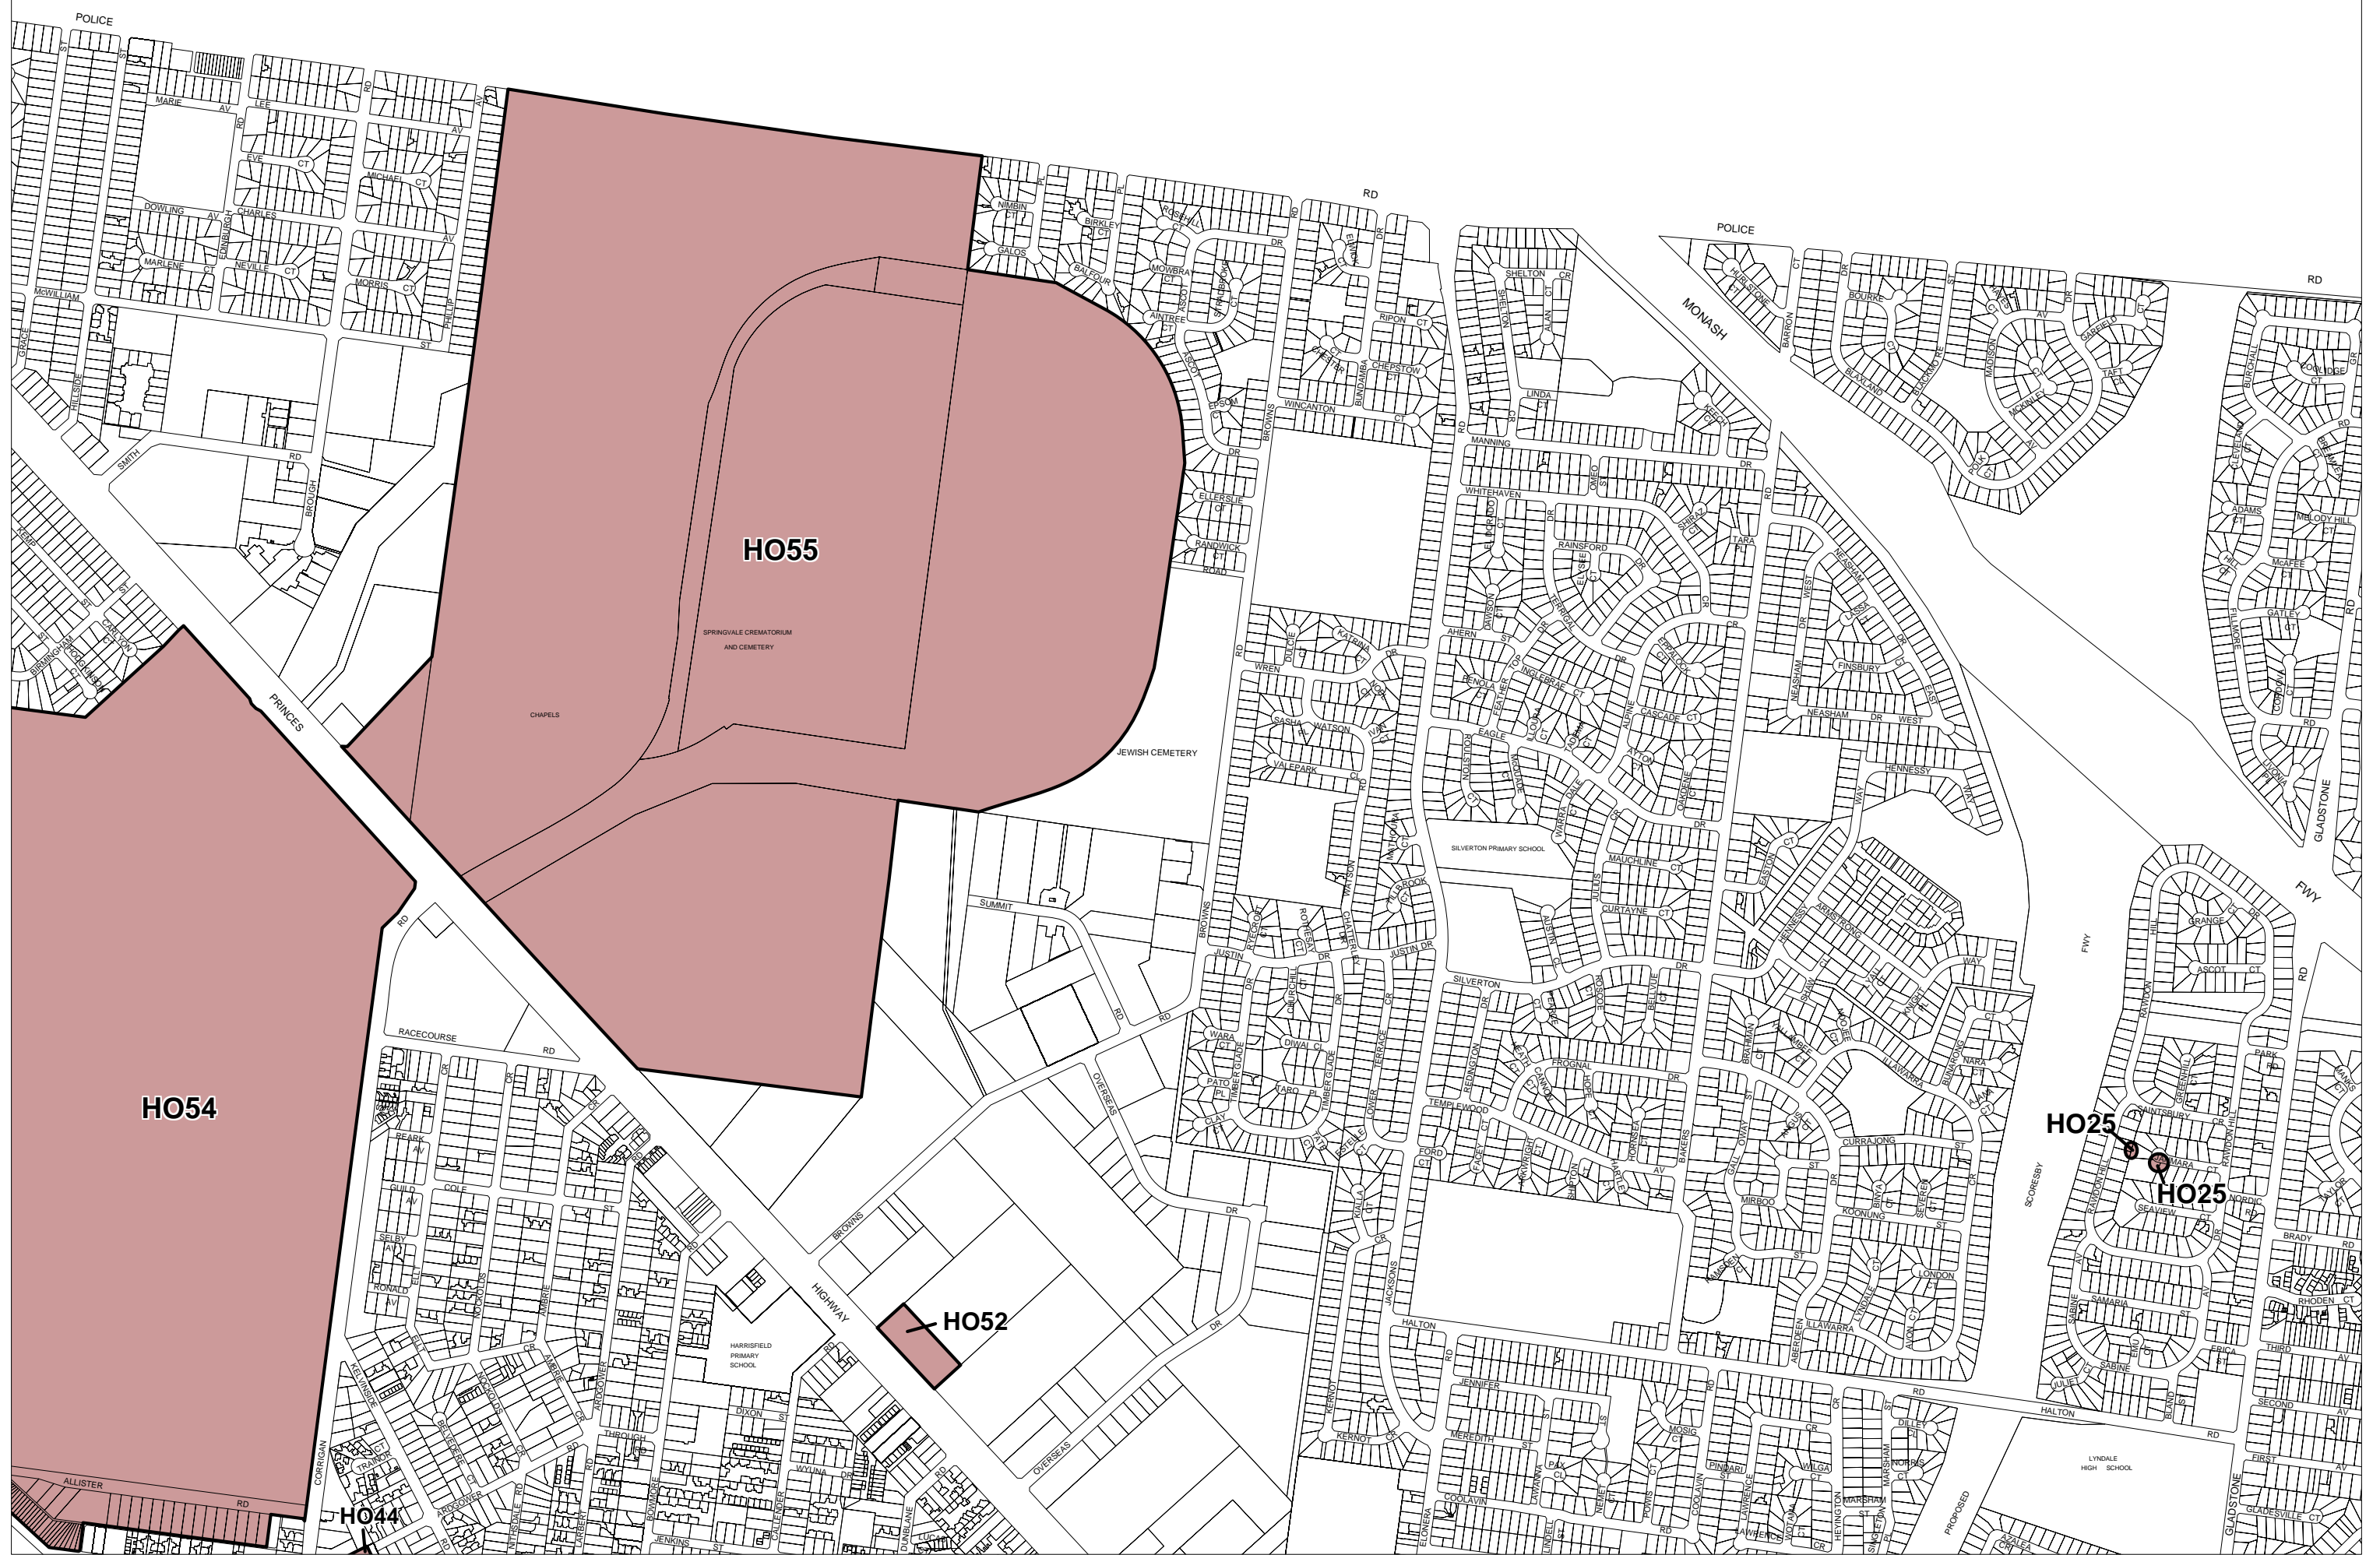

GREATER DANDENONG PLANNING SCHEME - LOCAL PROVISION

See MONASH PLANNING SCHEME

Overlays
HO Heritage Overlay

AUSTRALIAN MAP GRID ZONE 55

INDEX TO ADJOINING METRIC SERIES MAP

Printed: 15/8/2007

AMENDMENT C51