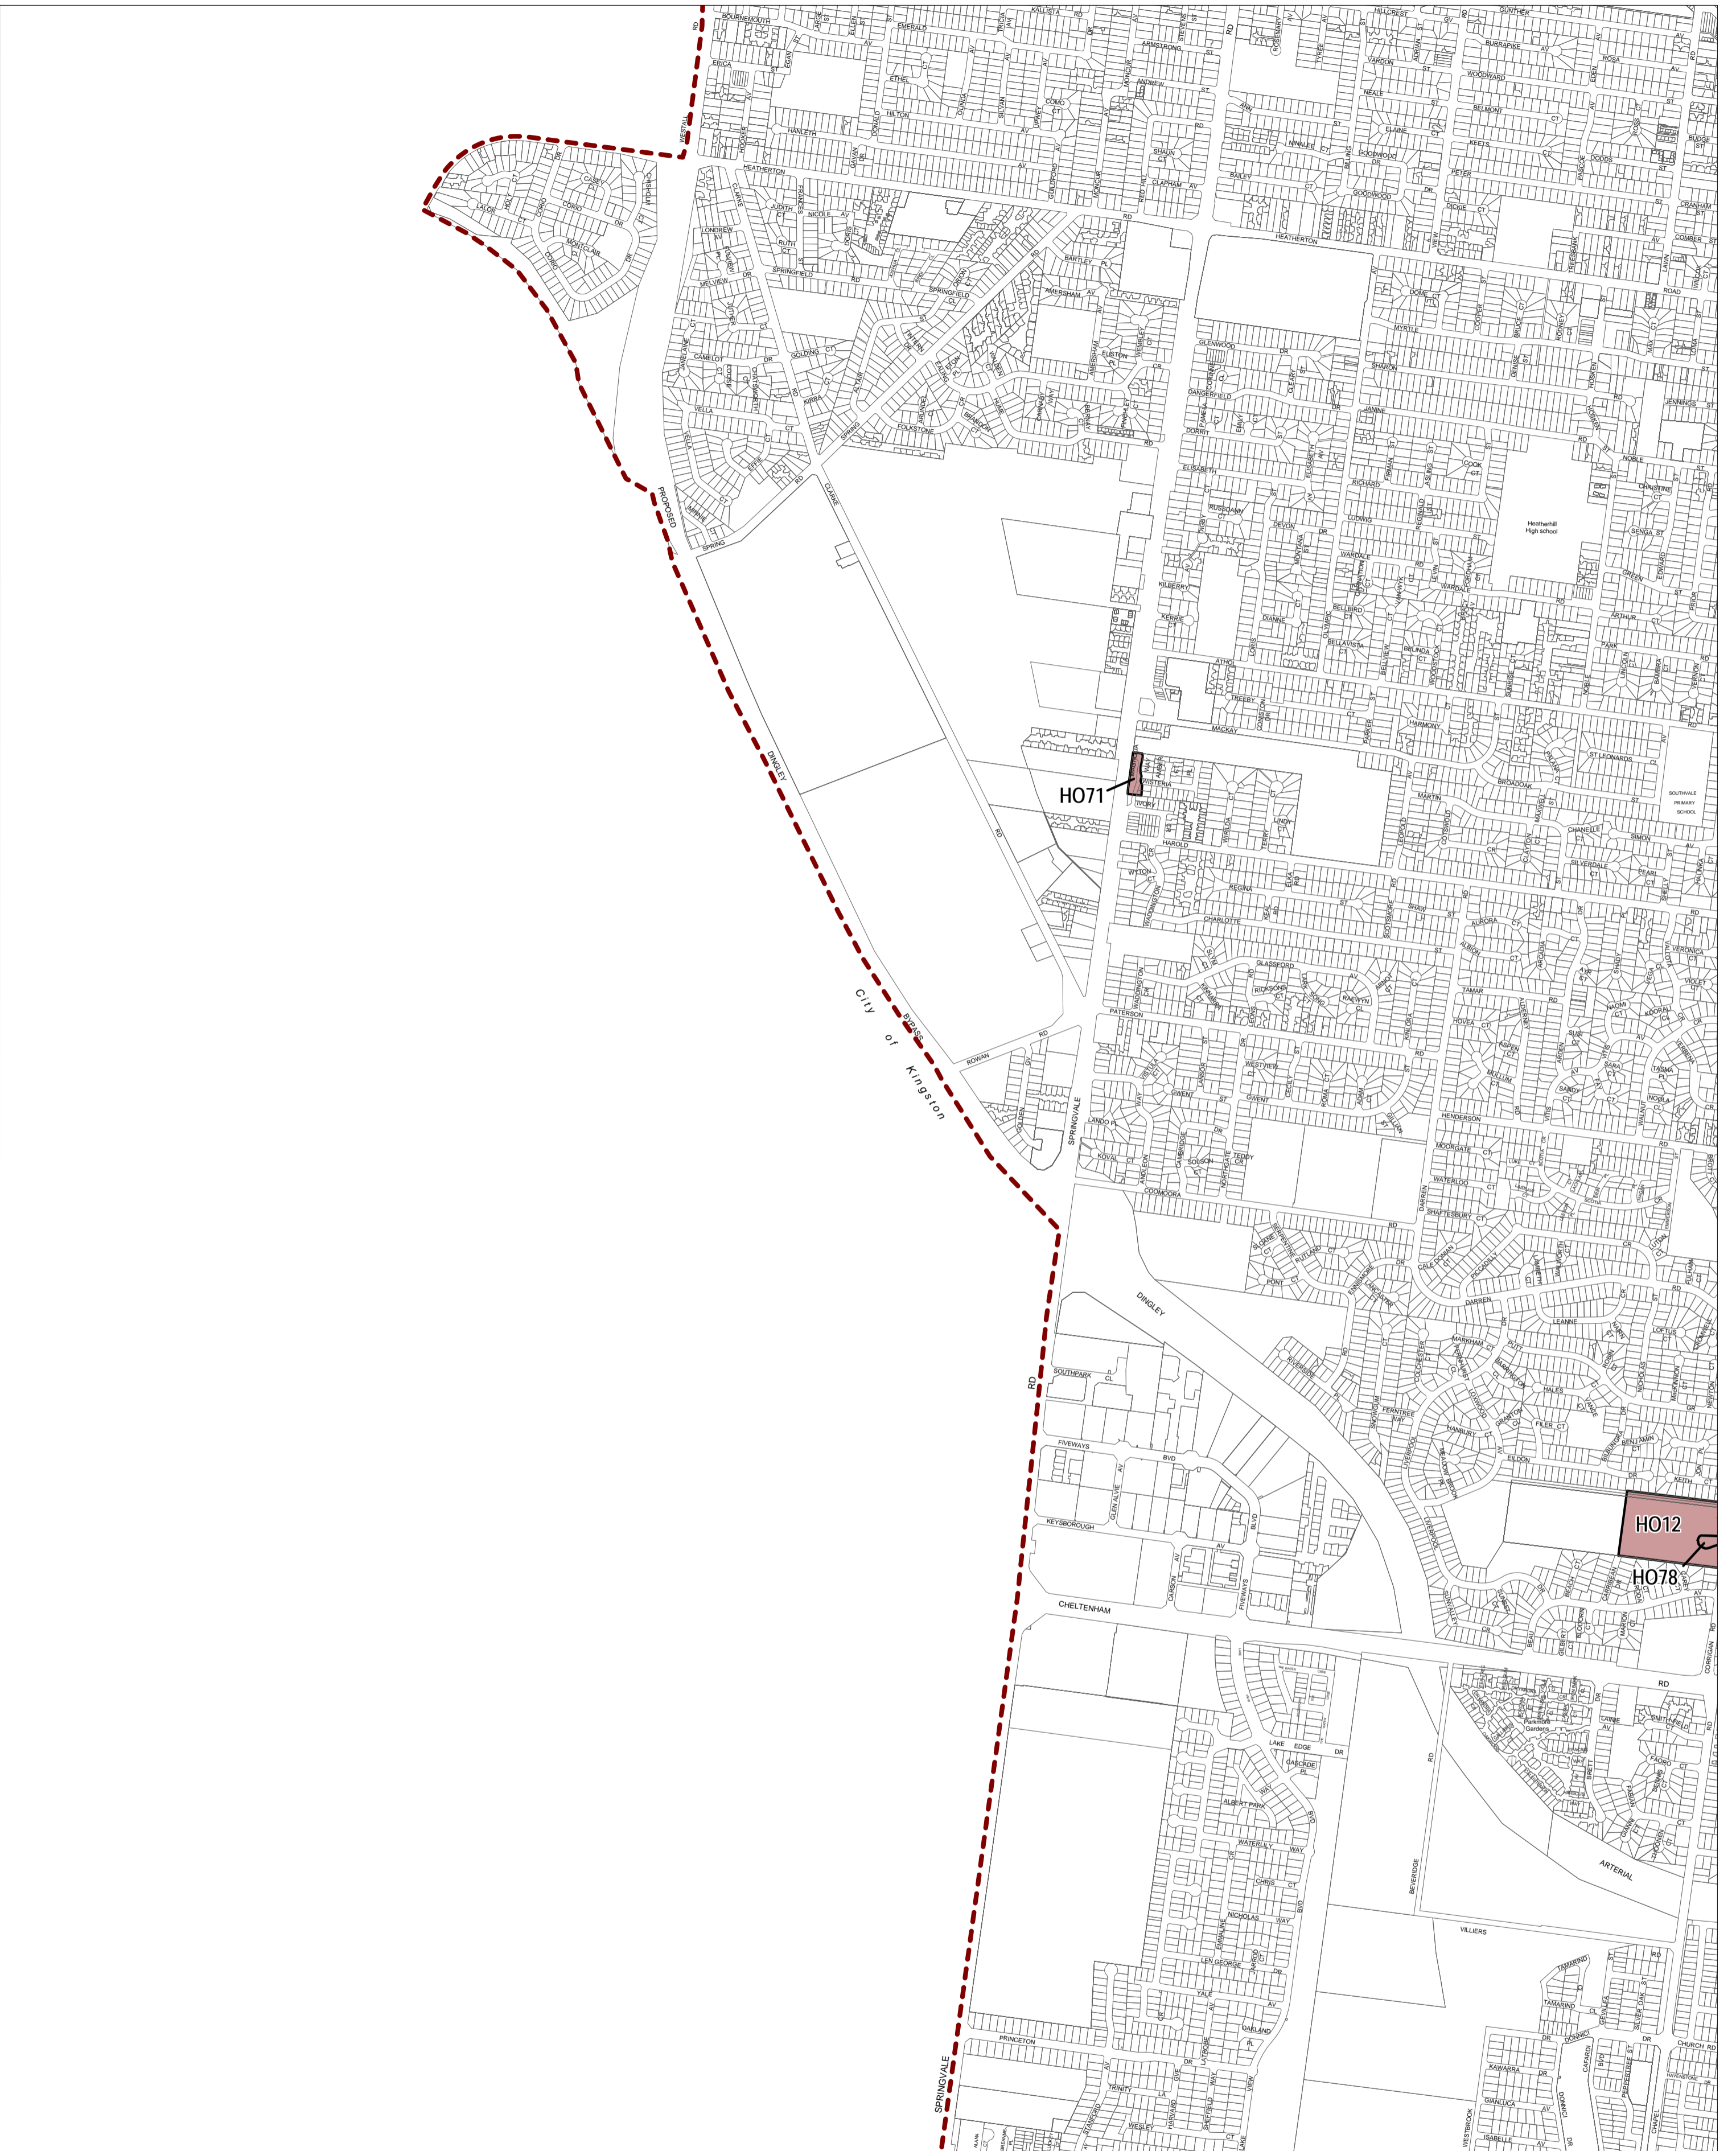

GREATER DANDENONG PLANNING SCHEME - LOCAL PROVISION

Overlays
HO Heritage Overlay

AUSTRALIAN MAP GRID ZONE 55

INDEX TO ADJOINING METRIC SERIES MAP

Printed: 7/8/2015

AMENDMENT C192