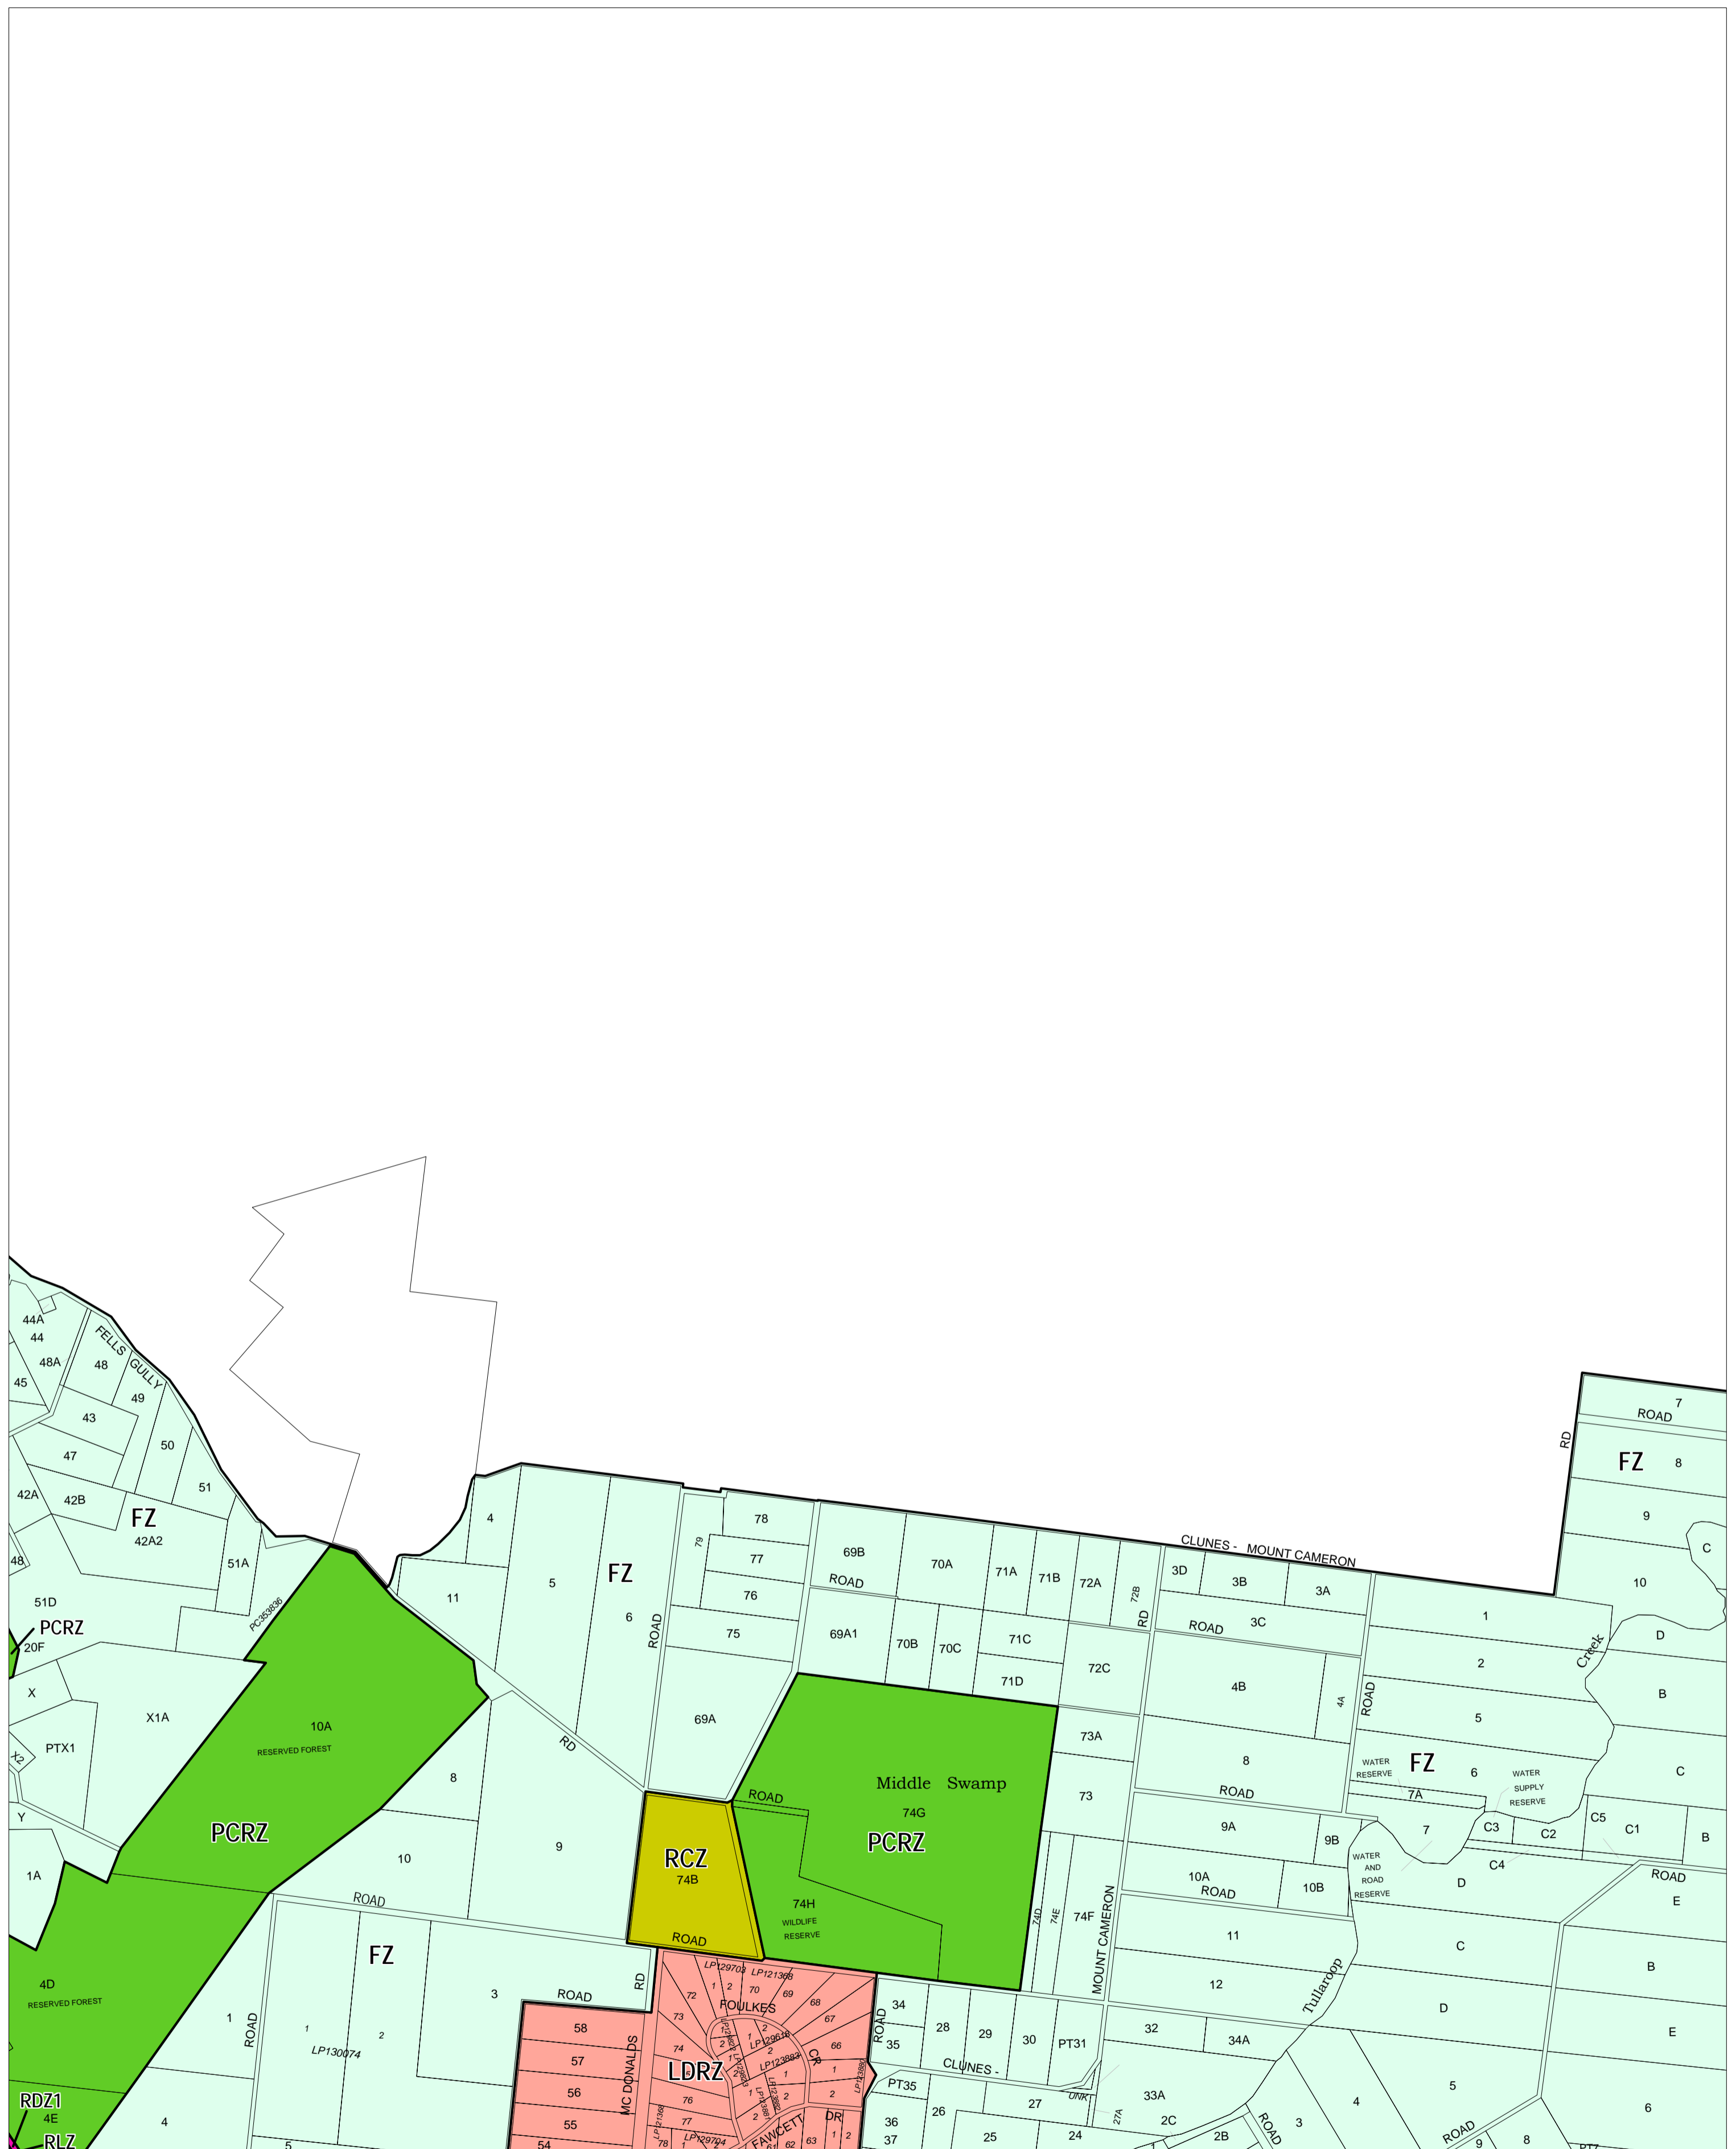

HEPBURN PLANNING SCHEME - LOCAL PROVISION

Public Land	
	Public Conservation And Resource Zone
Residential	
	Low Density Residential Zone
Rural	
	Farming Zone
	Rural Conservation Zone
	Rural Living Zone

AUSTRALIAN MAP GRID ZONE 55

Printed: 8/8/2008

AMENDMENT C16