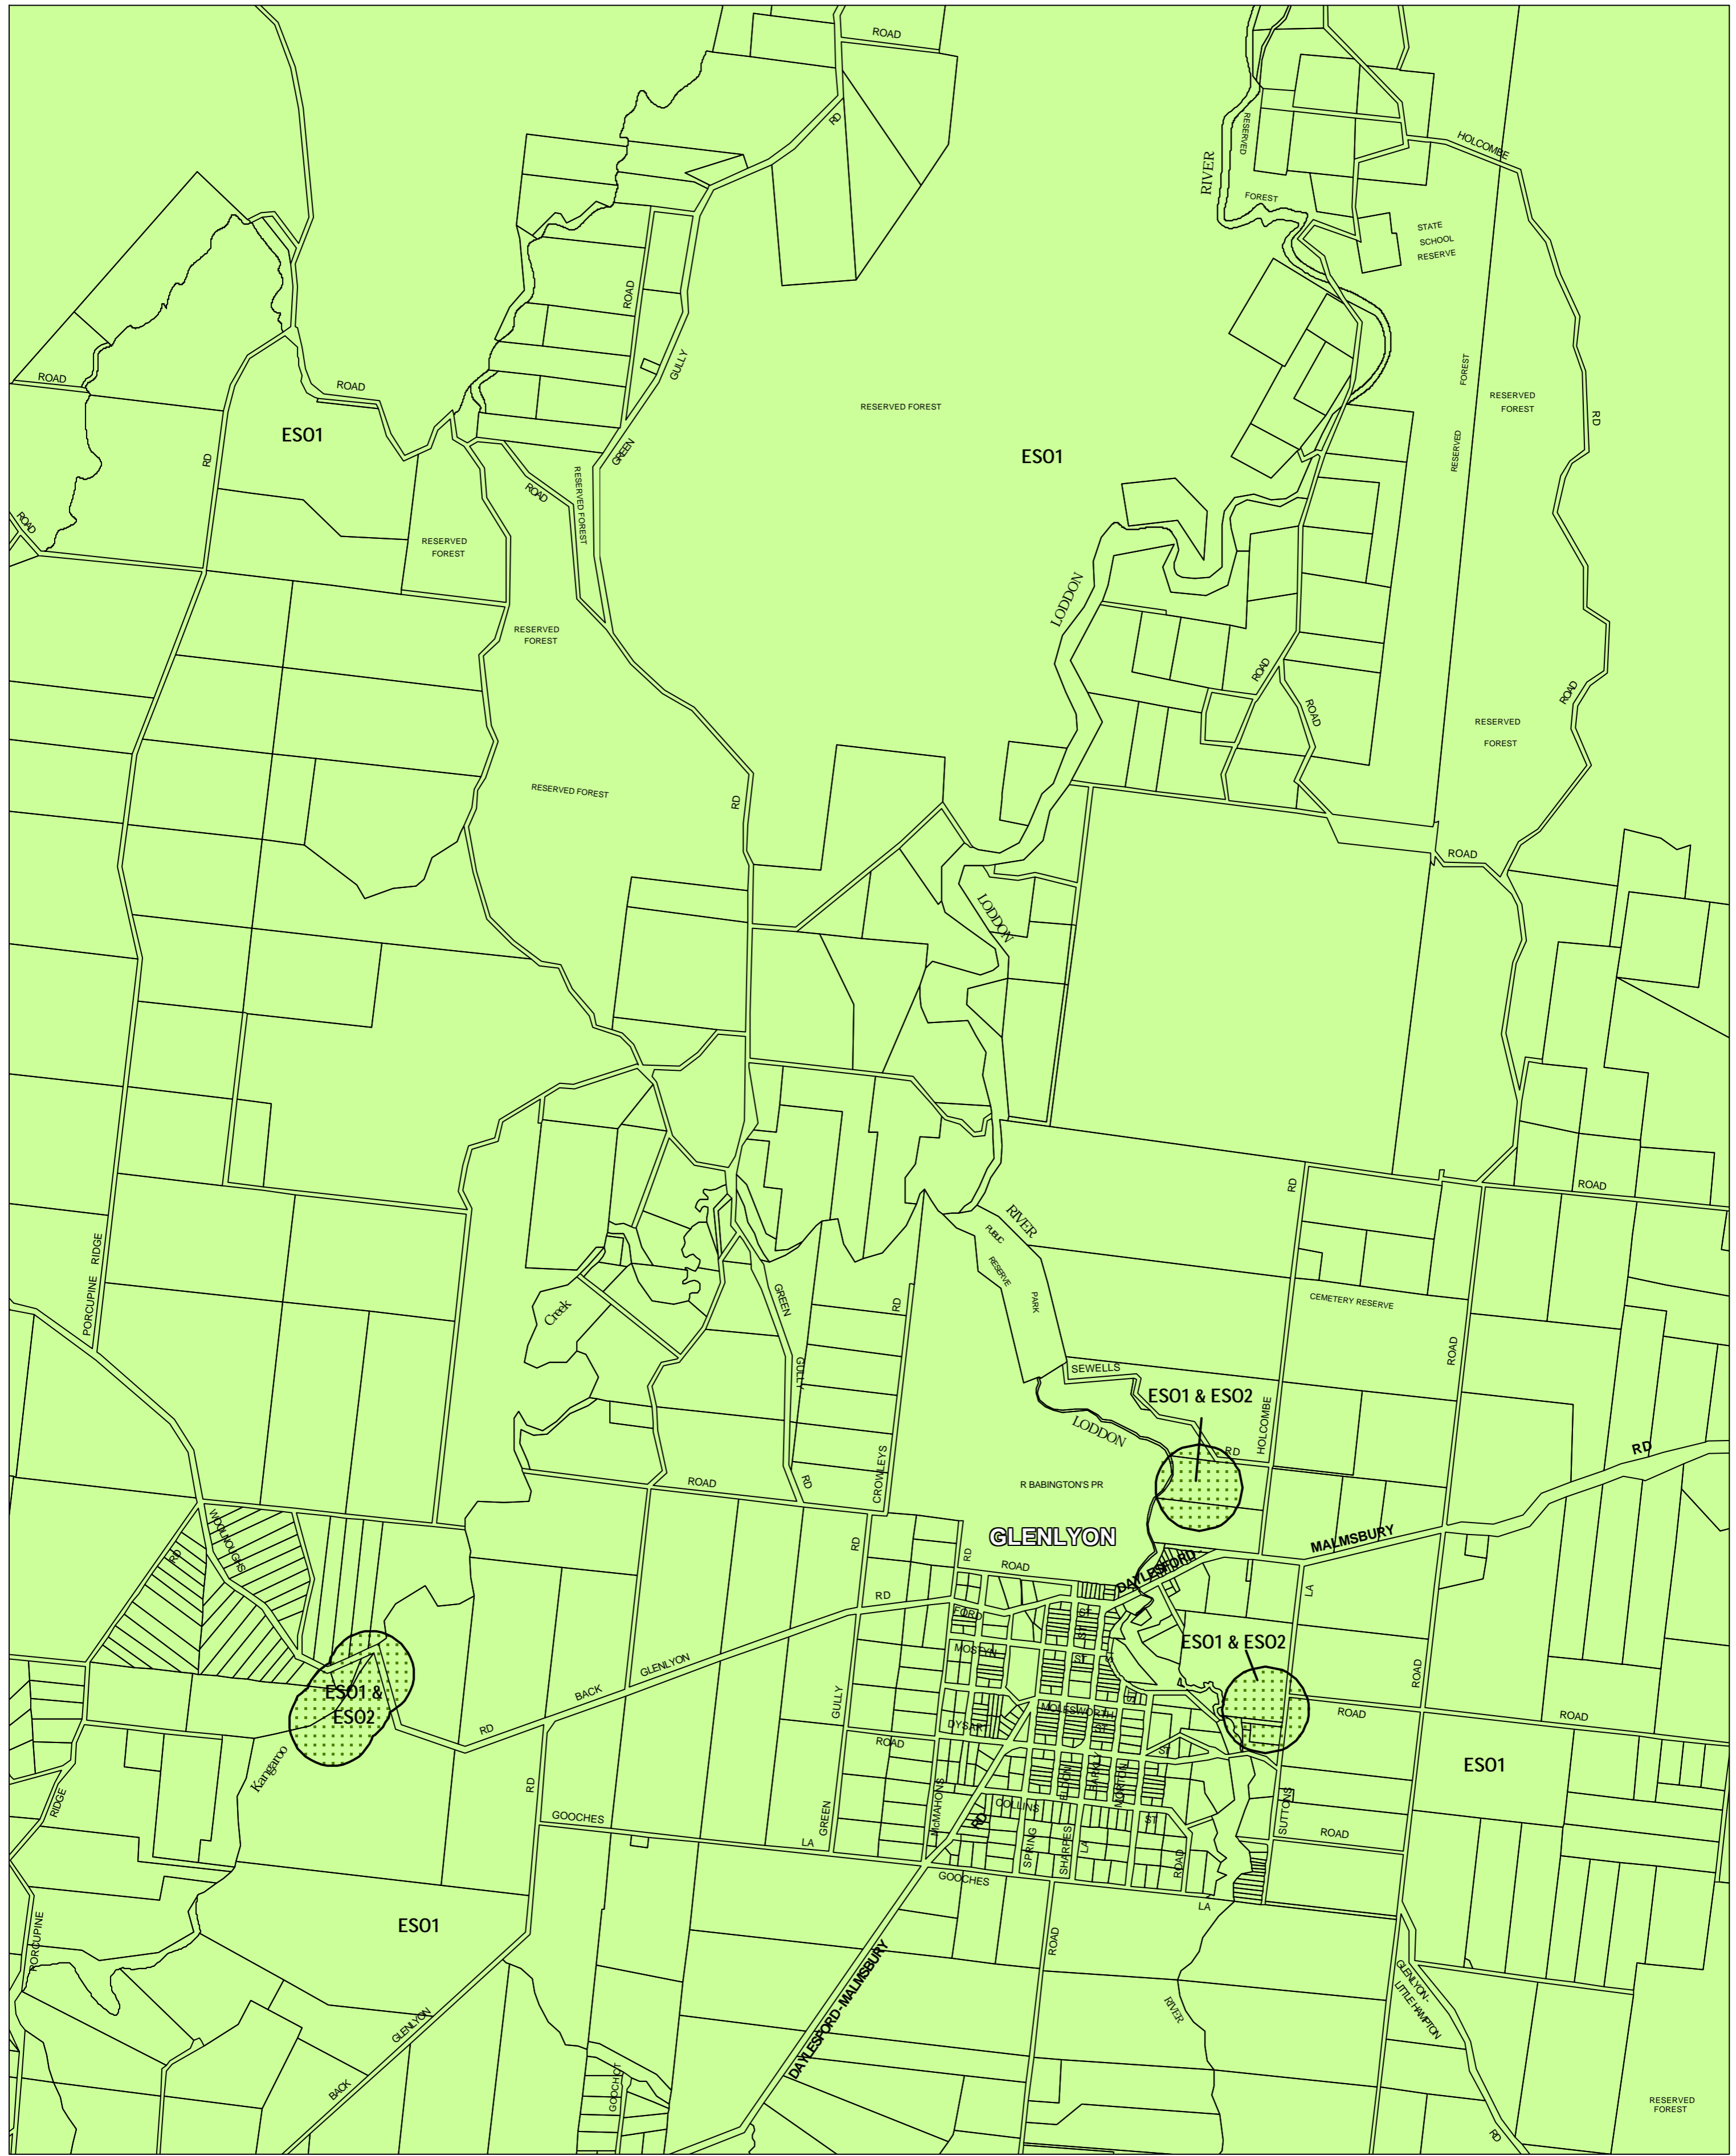

HEPBURN PLANNING SCHEME - LOCAL PROVISION

Overlays

- ES01 Environmental Significance Overlay - Schedule 1
- ES02 Environmental Significance Overlay - Schedule 2

AUSTRALIAN MAP GRID ZONE 55

Printed: 29/6/2007