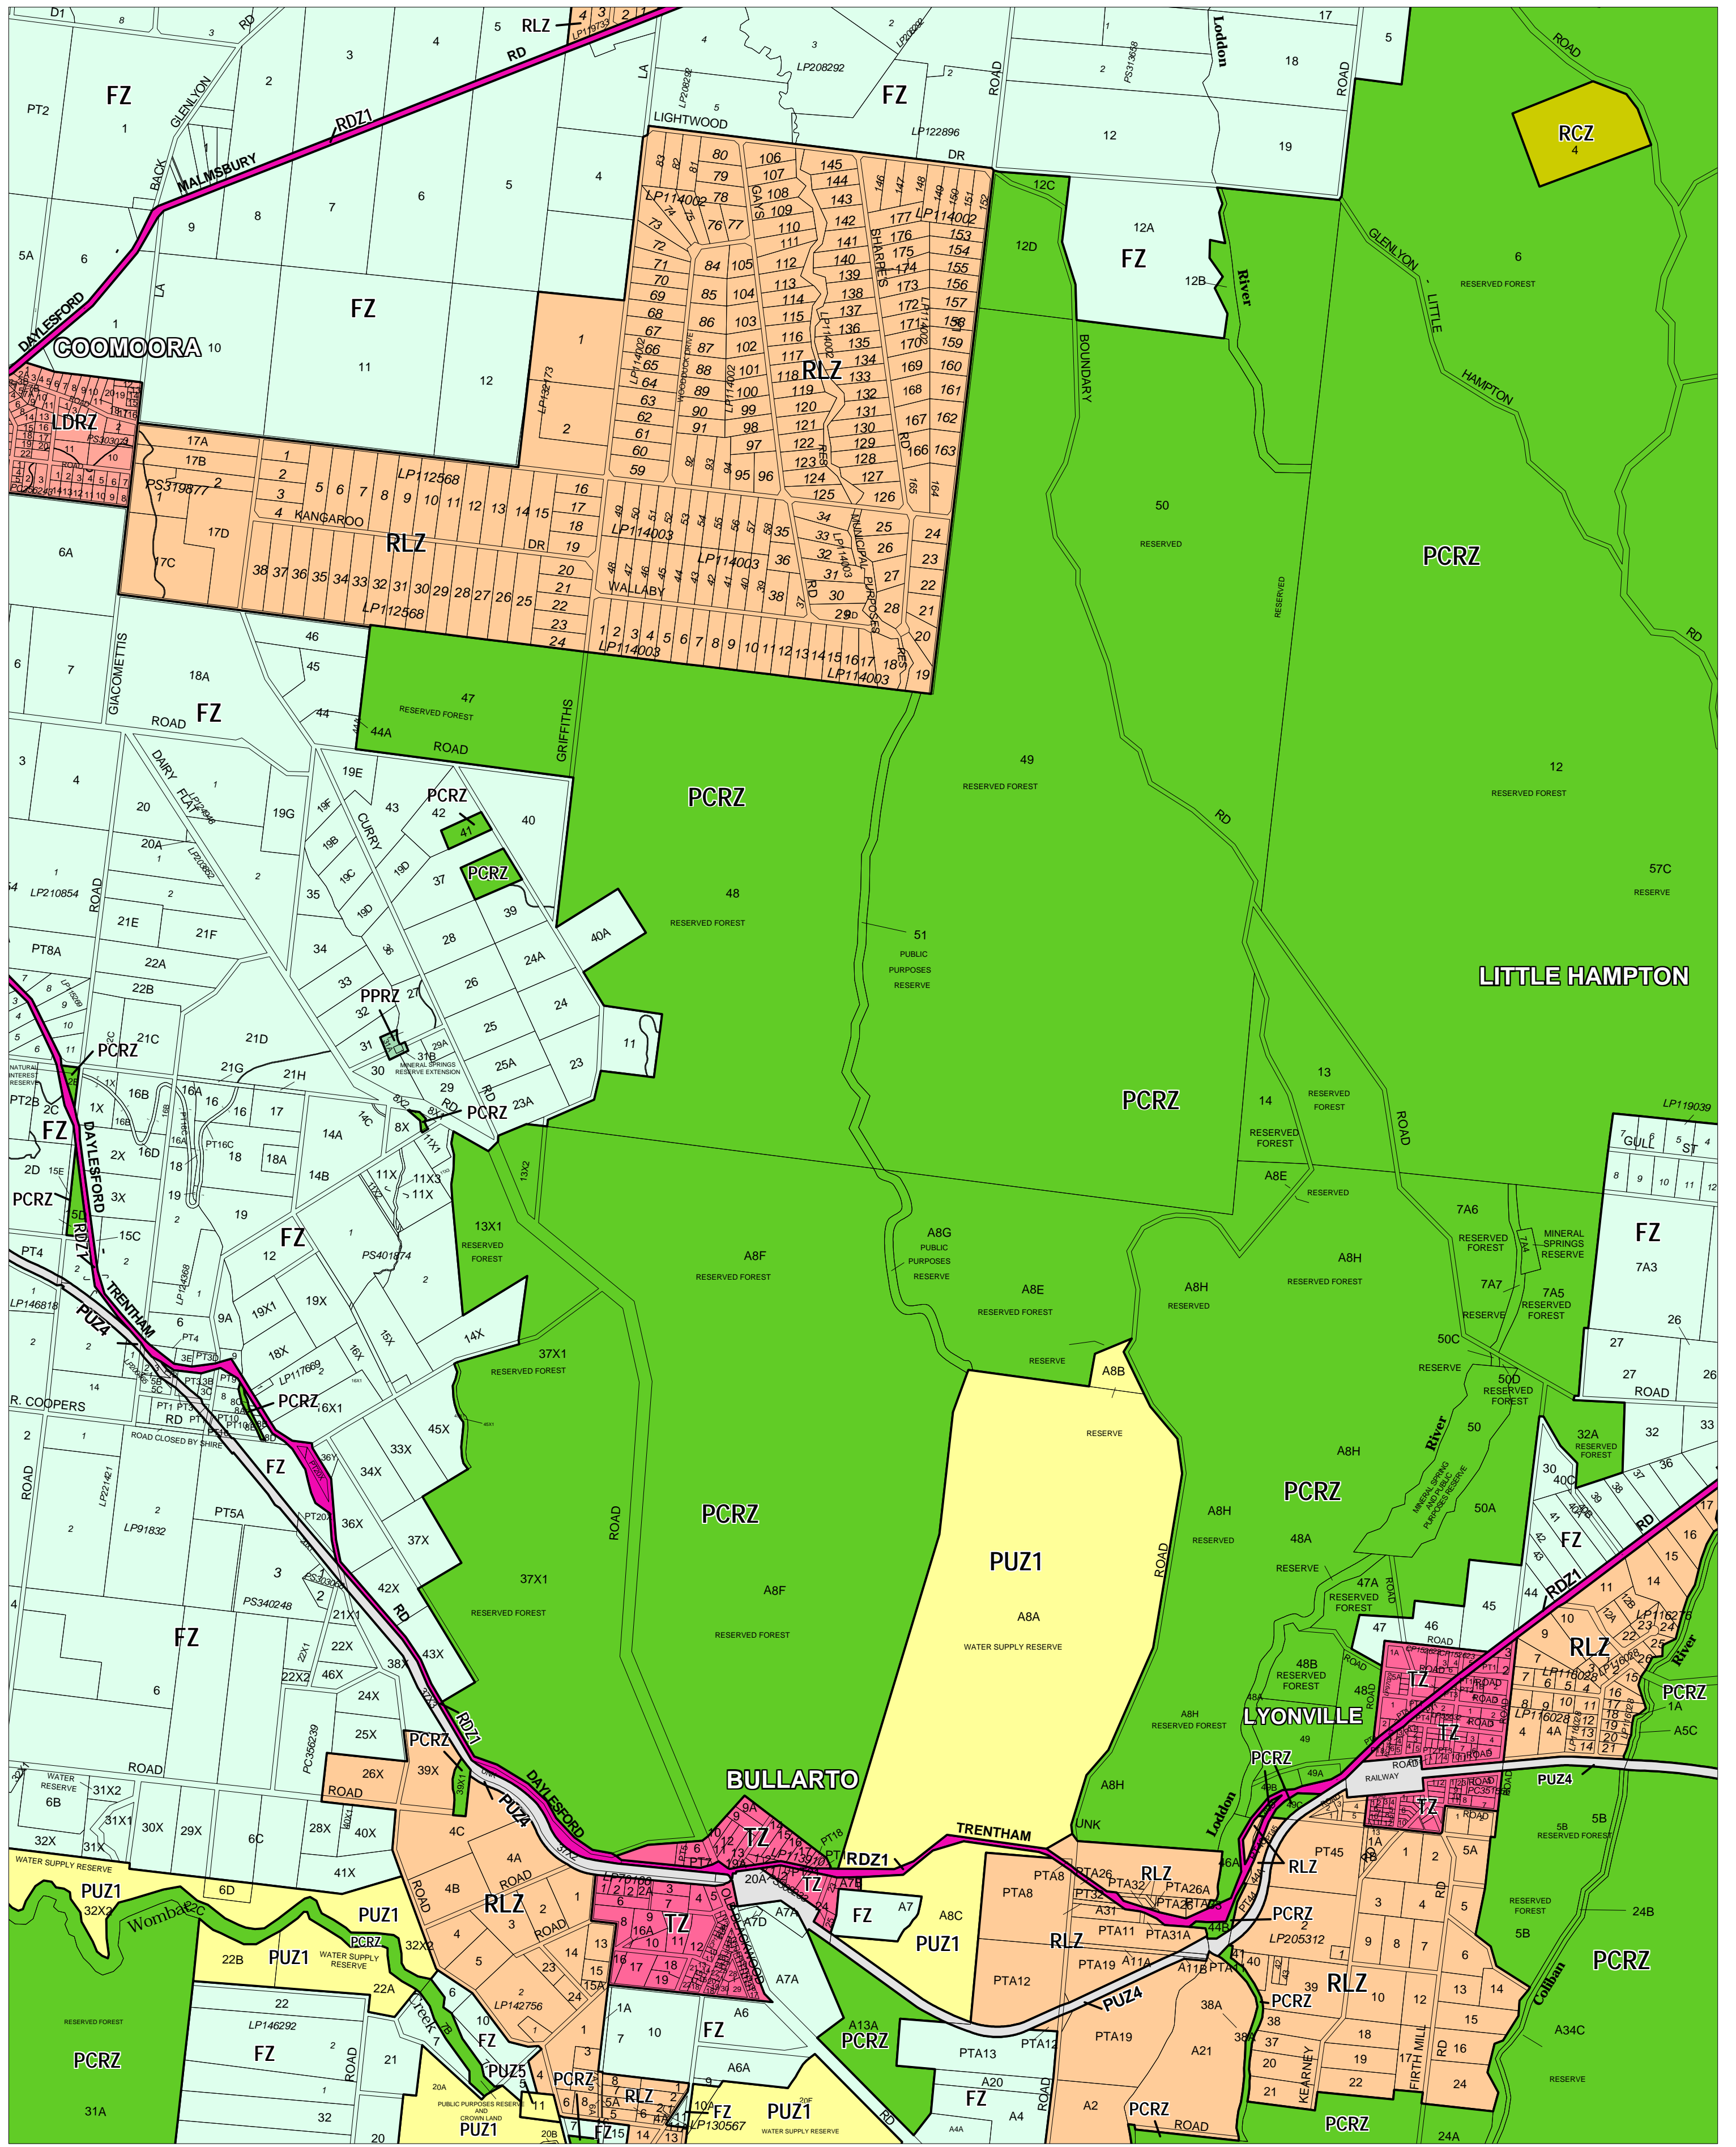

HEPBURN PLANNING SCHEME - LOCAL PROVISION

Public Land		Rural		Township Zone	
PCRZ	Public Conservation And Resource Zone	FZ	Farming Zone	TZ	Township Zone
PPRZ	Public Park And Recreation Zone	RLZ	Rural Living Zone		
PUZ5	Public Use Zone - Cemetery/Crematorium				
PUZ1	Public Use Zone - Service And Utility				
PUZ4	Public Use Zone - Transport				
RDZ1	Road Zone - Category 1				
LDRZ	Low Density Residential Zone