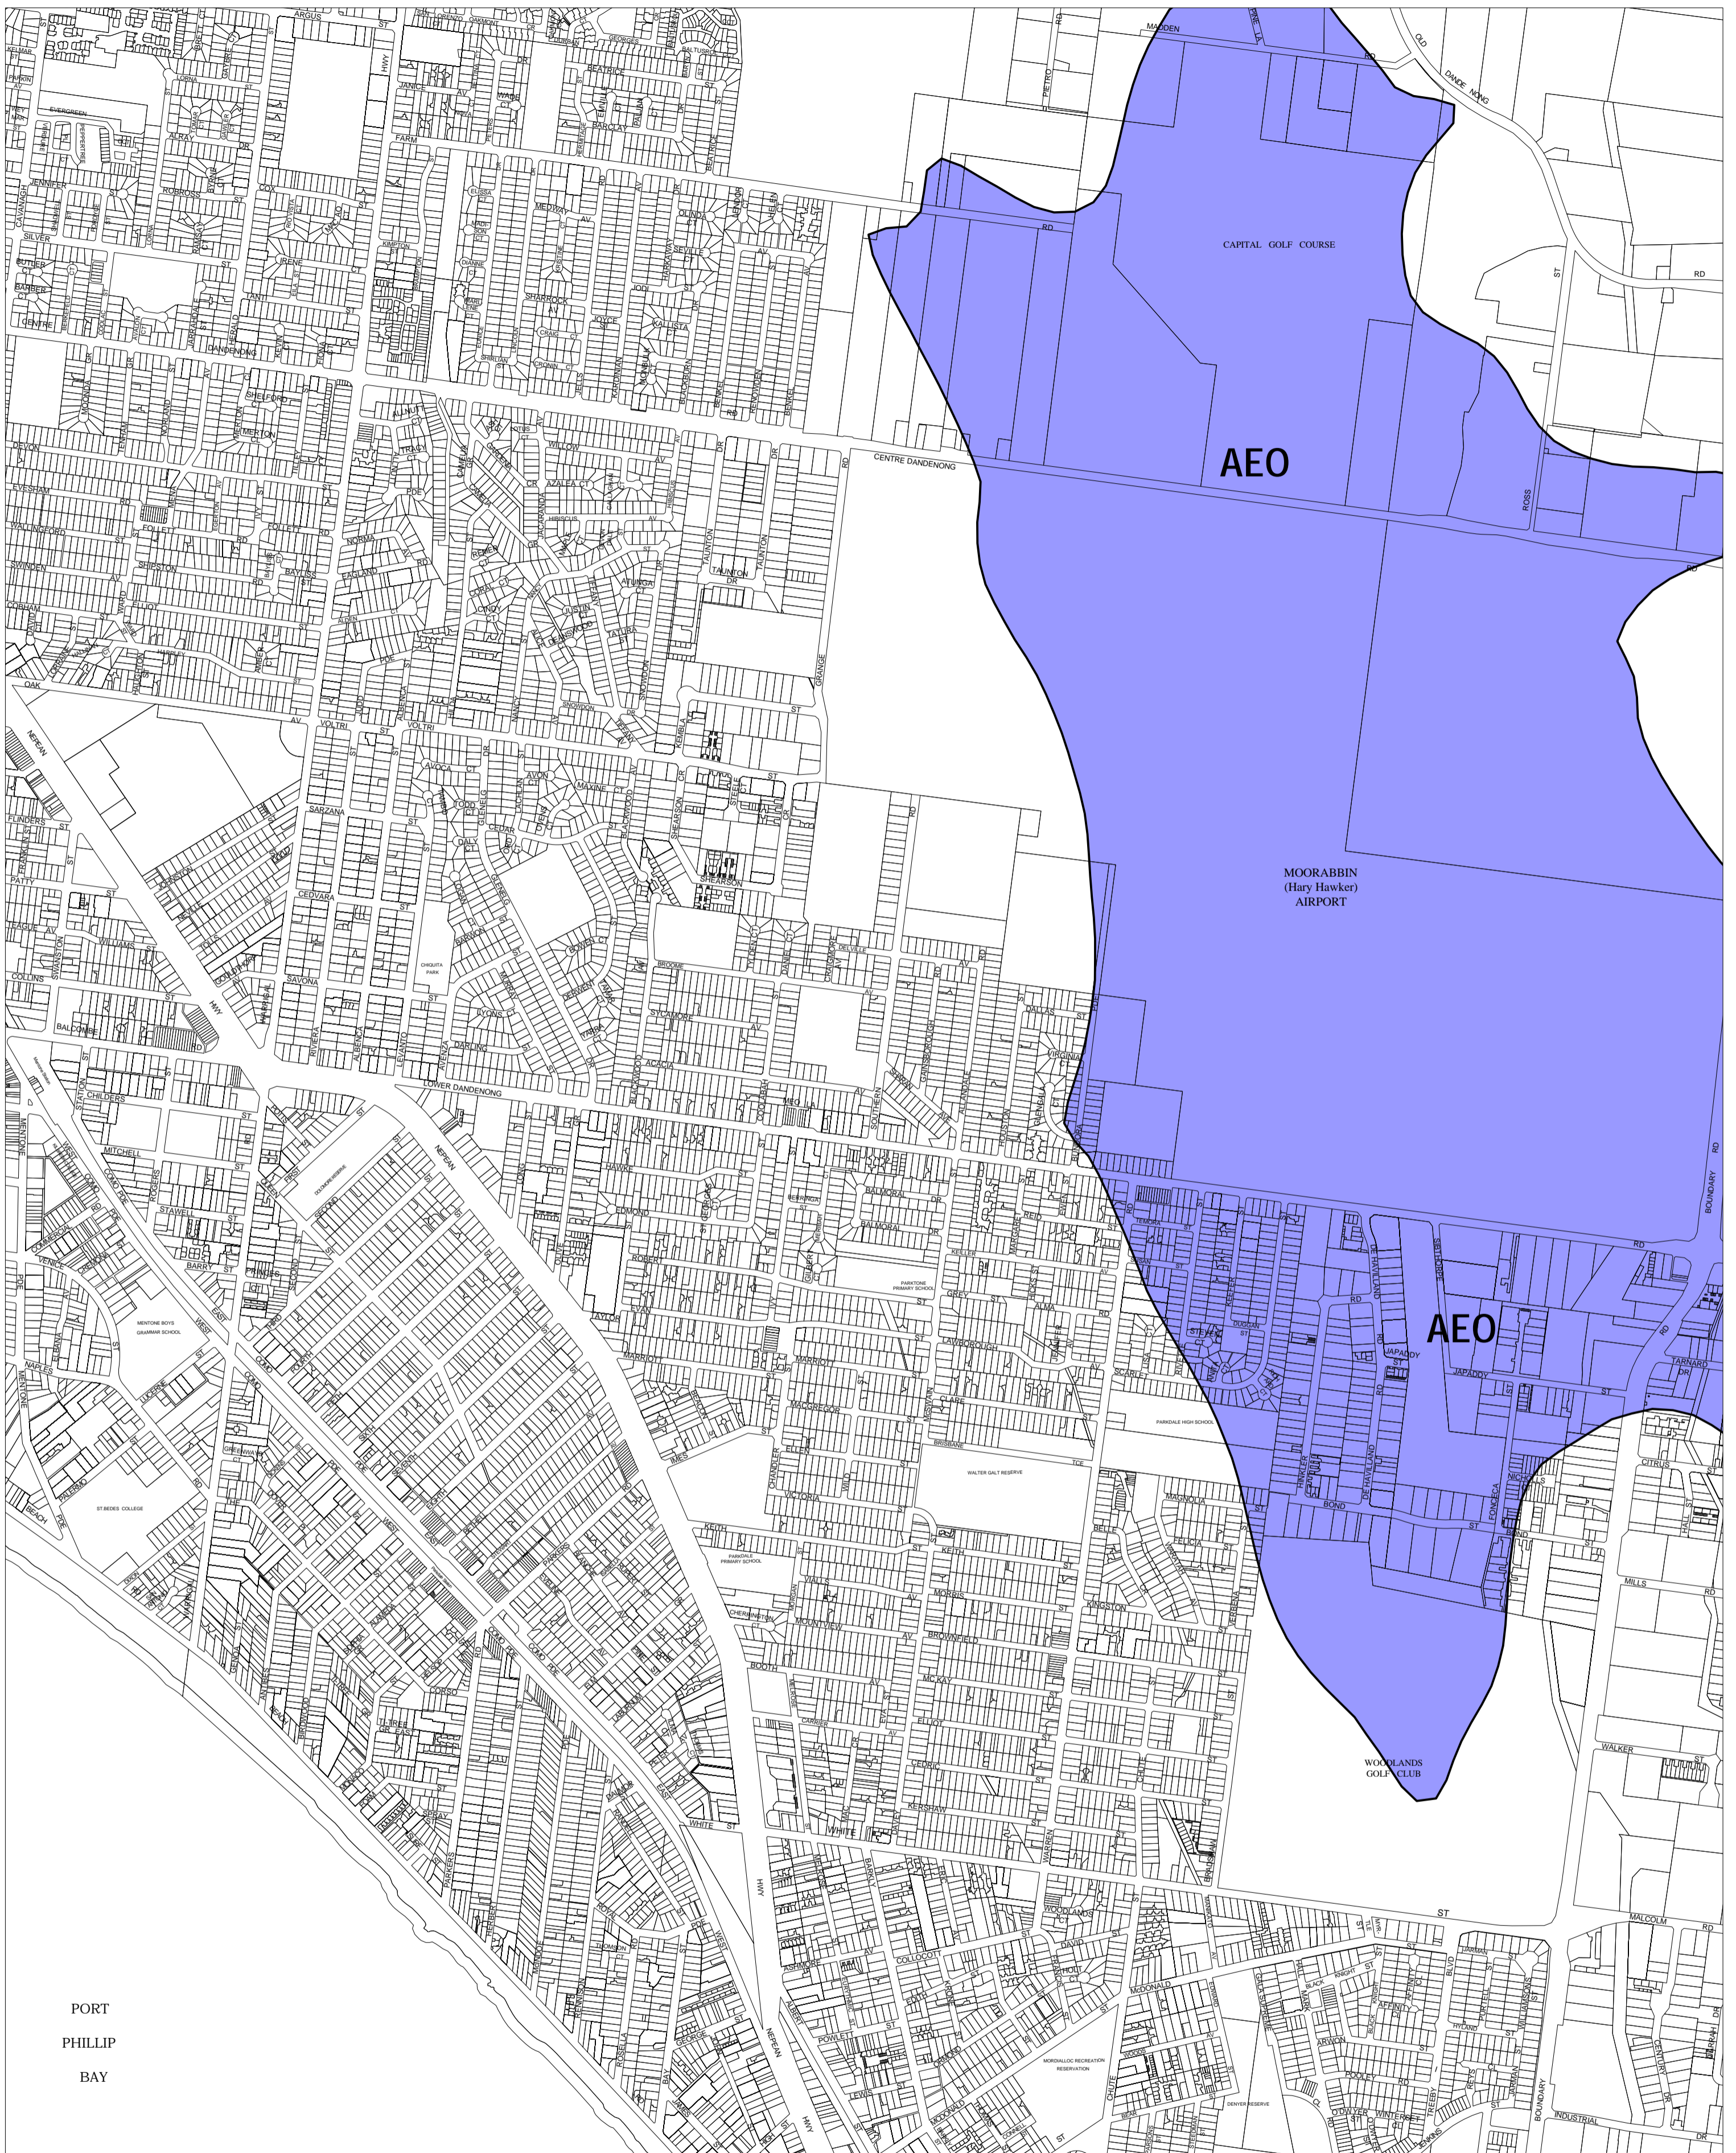

KINGSTON PLANNING SCHEME - LOCAL PROVISION

Overlays	
AEO1	Airport Environs Overlay (AEO1)

AUSTRALIAN MAP GRID ZONE 55

INDEX TO ADJOINING METRIC SERIES MAP

Printed: 6/6/2007