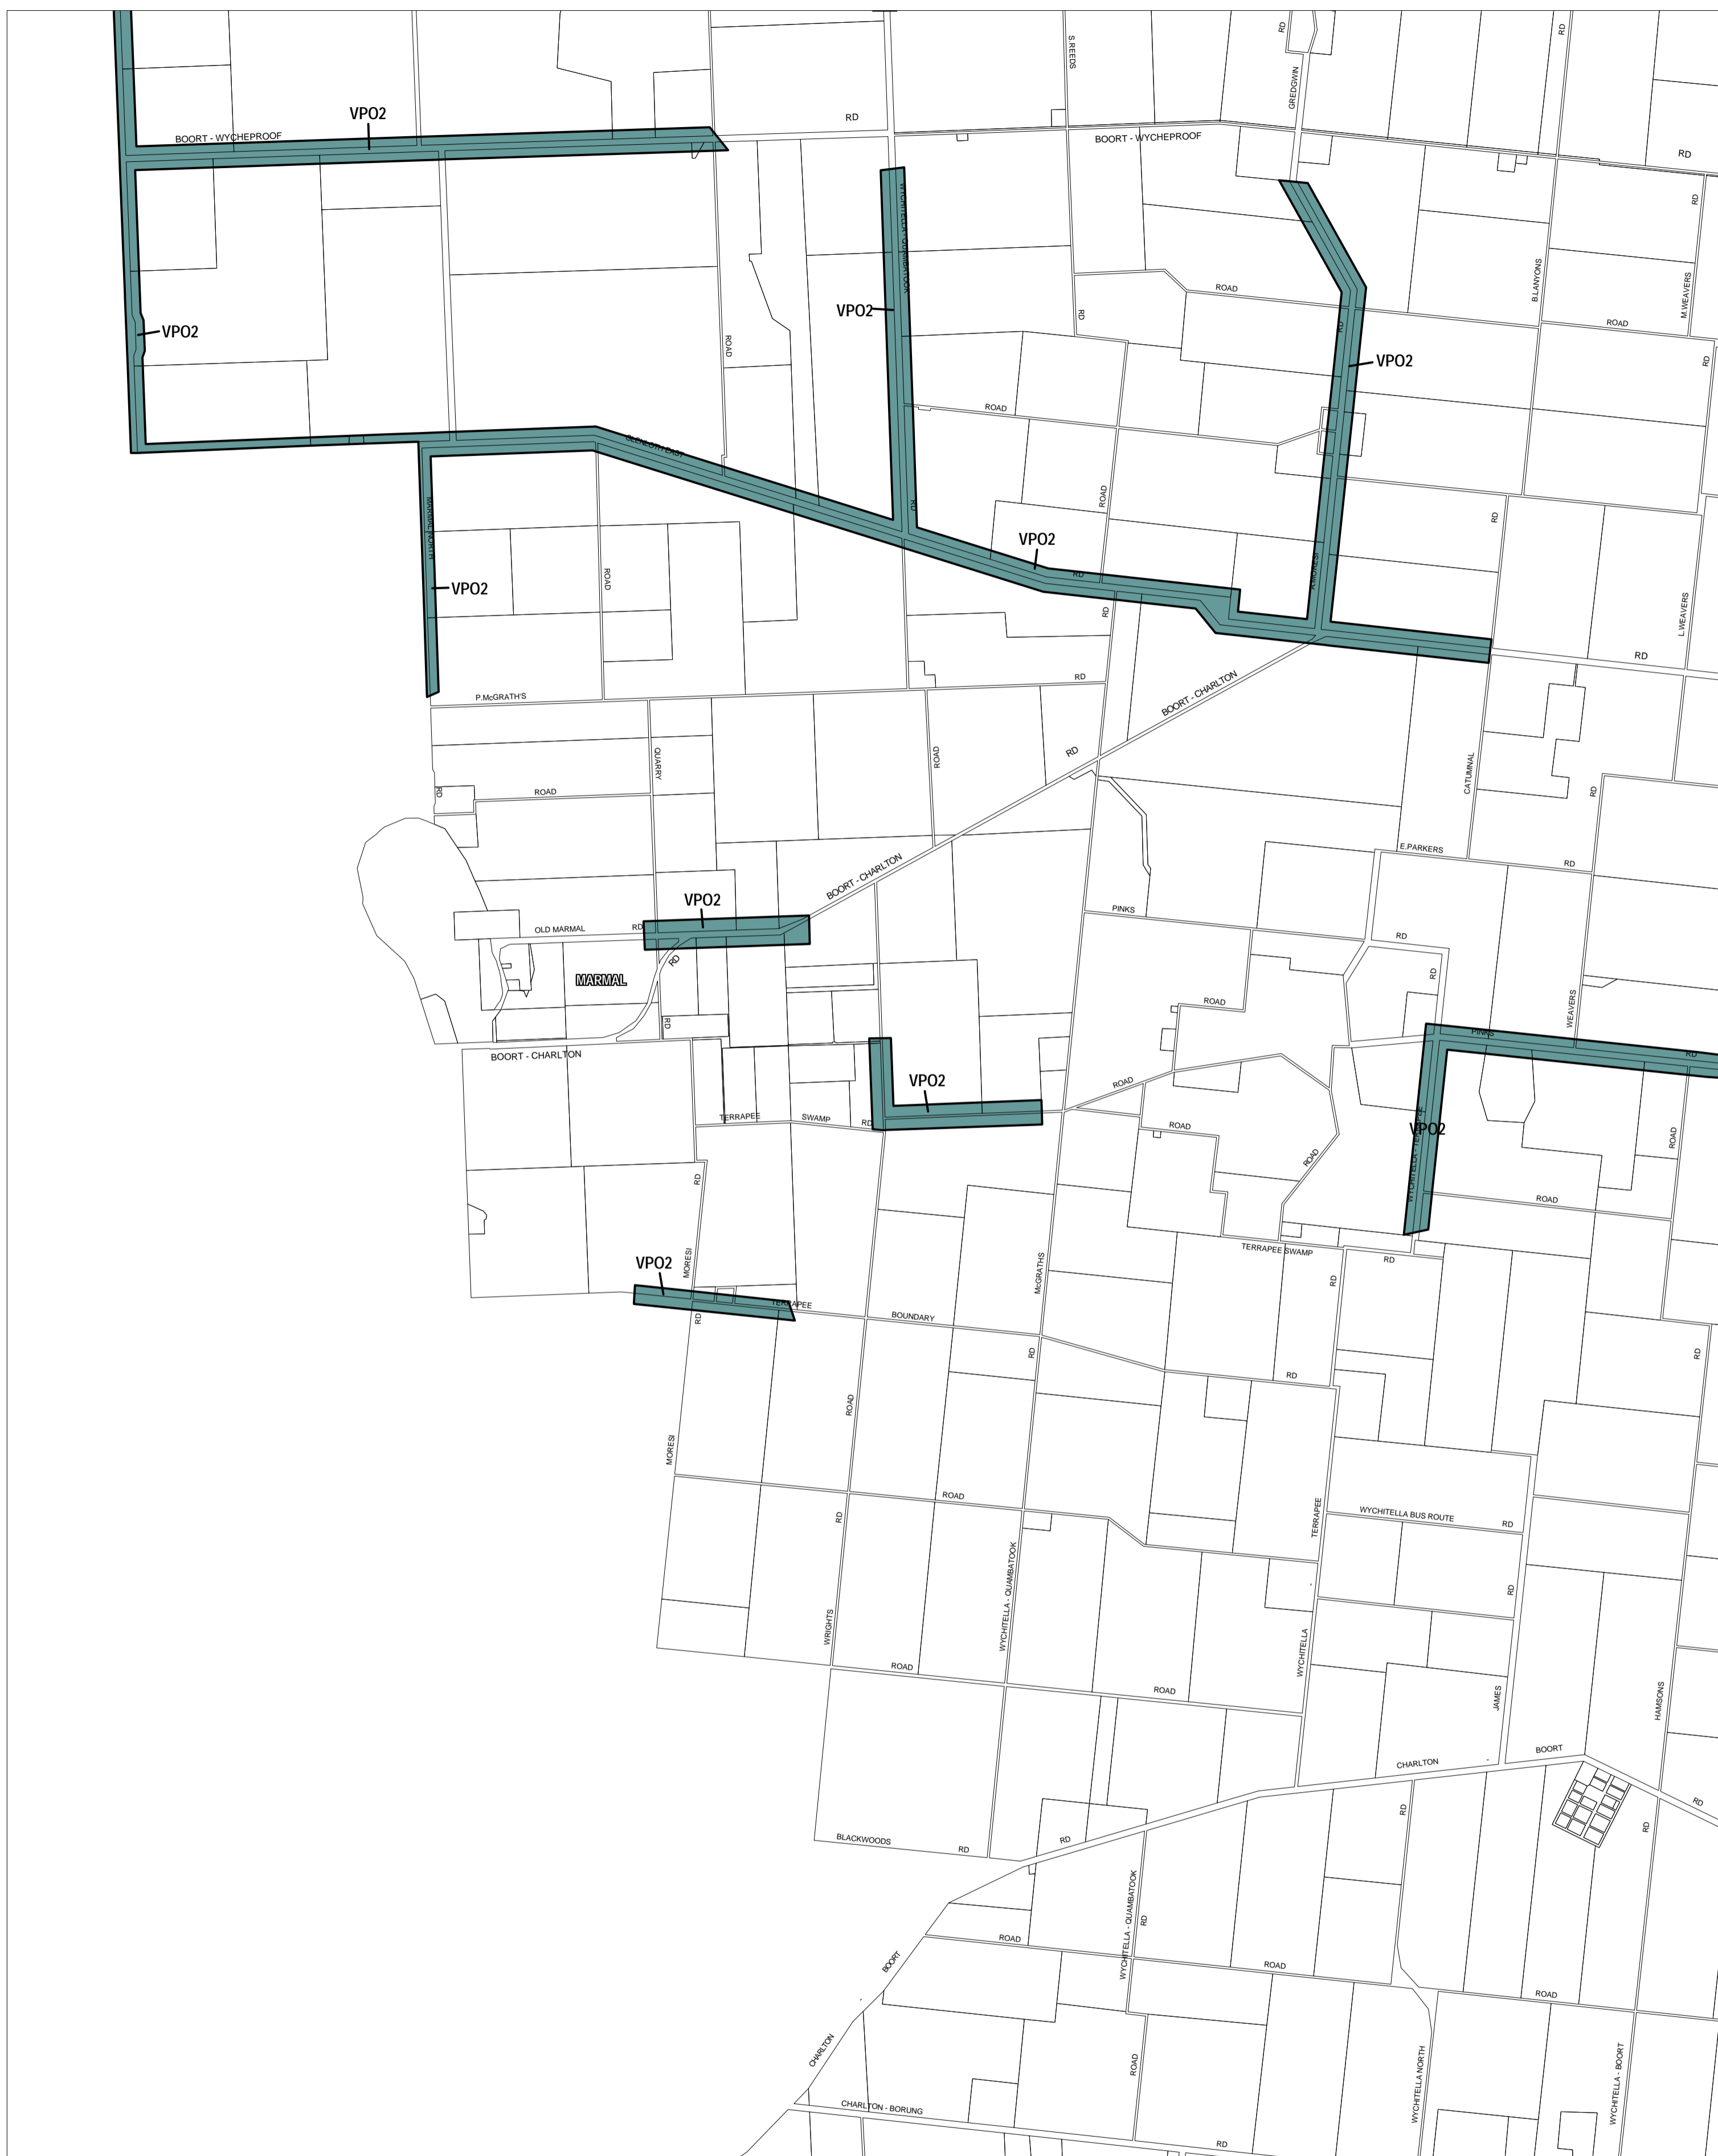

LODDON PLANNING SCHEME - LOCAL PROVISION

Overlays

VPO2 Vegetation Protection Overlay - Schedule 2

AUSTRALIAN MAP GRID ZONE 55

INDEX TO ADJOINING METRIC SERIES MAP

Printed: 2/10/2007