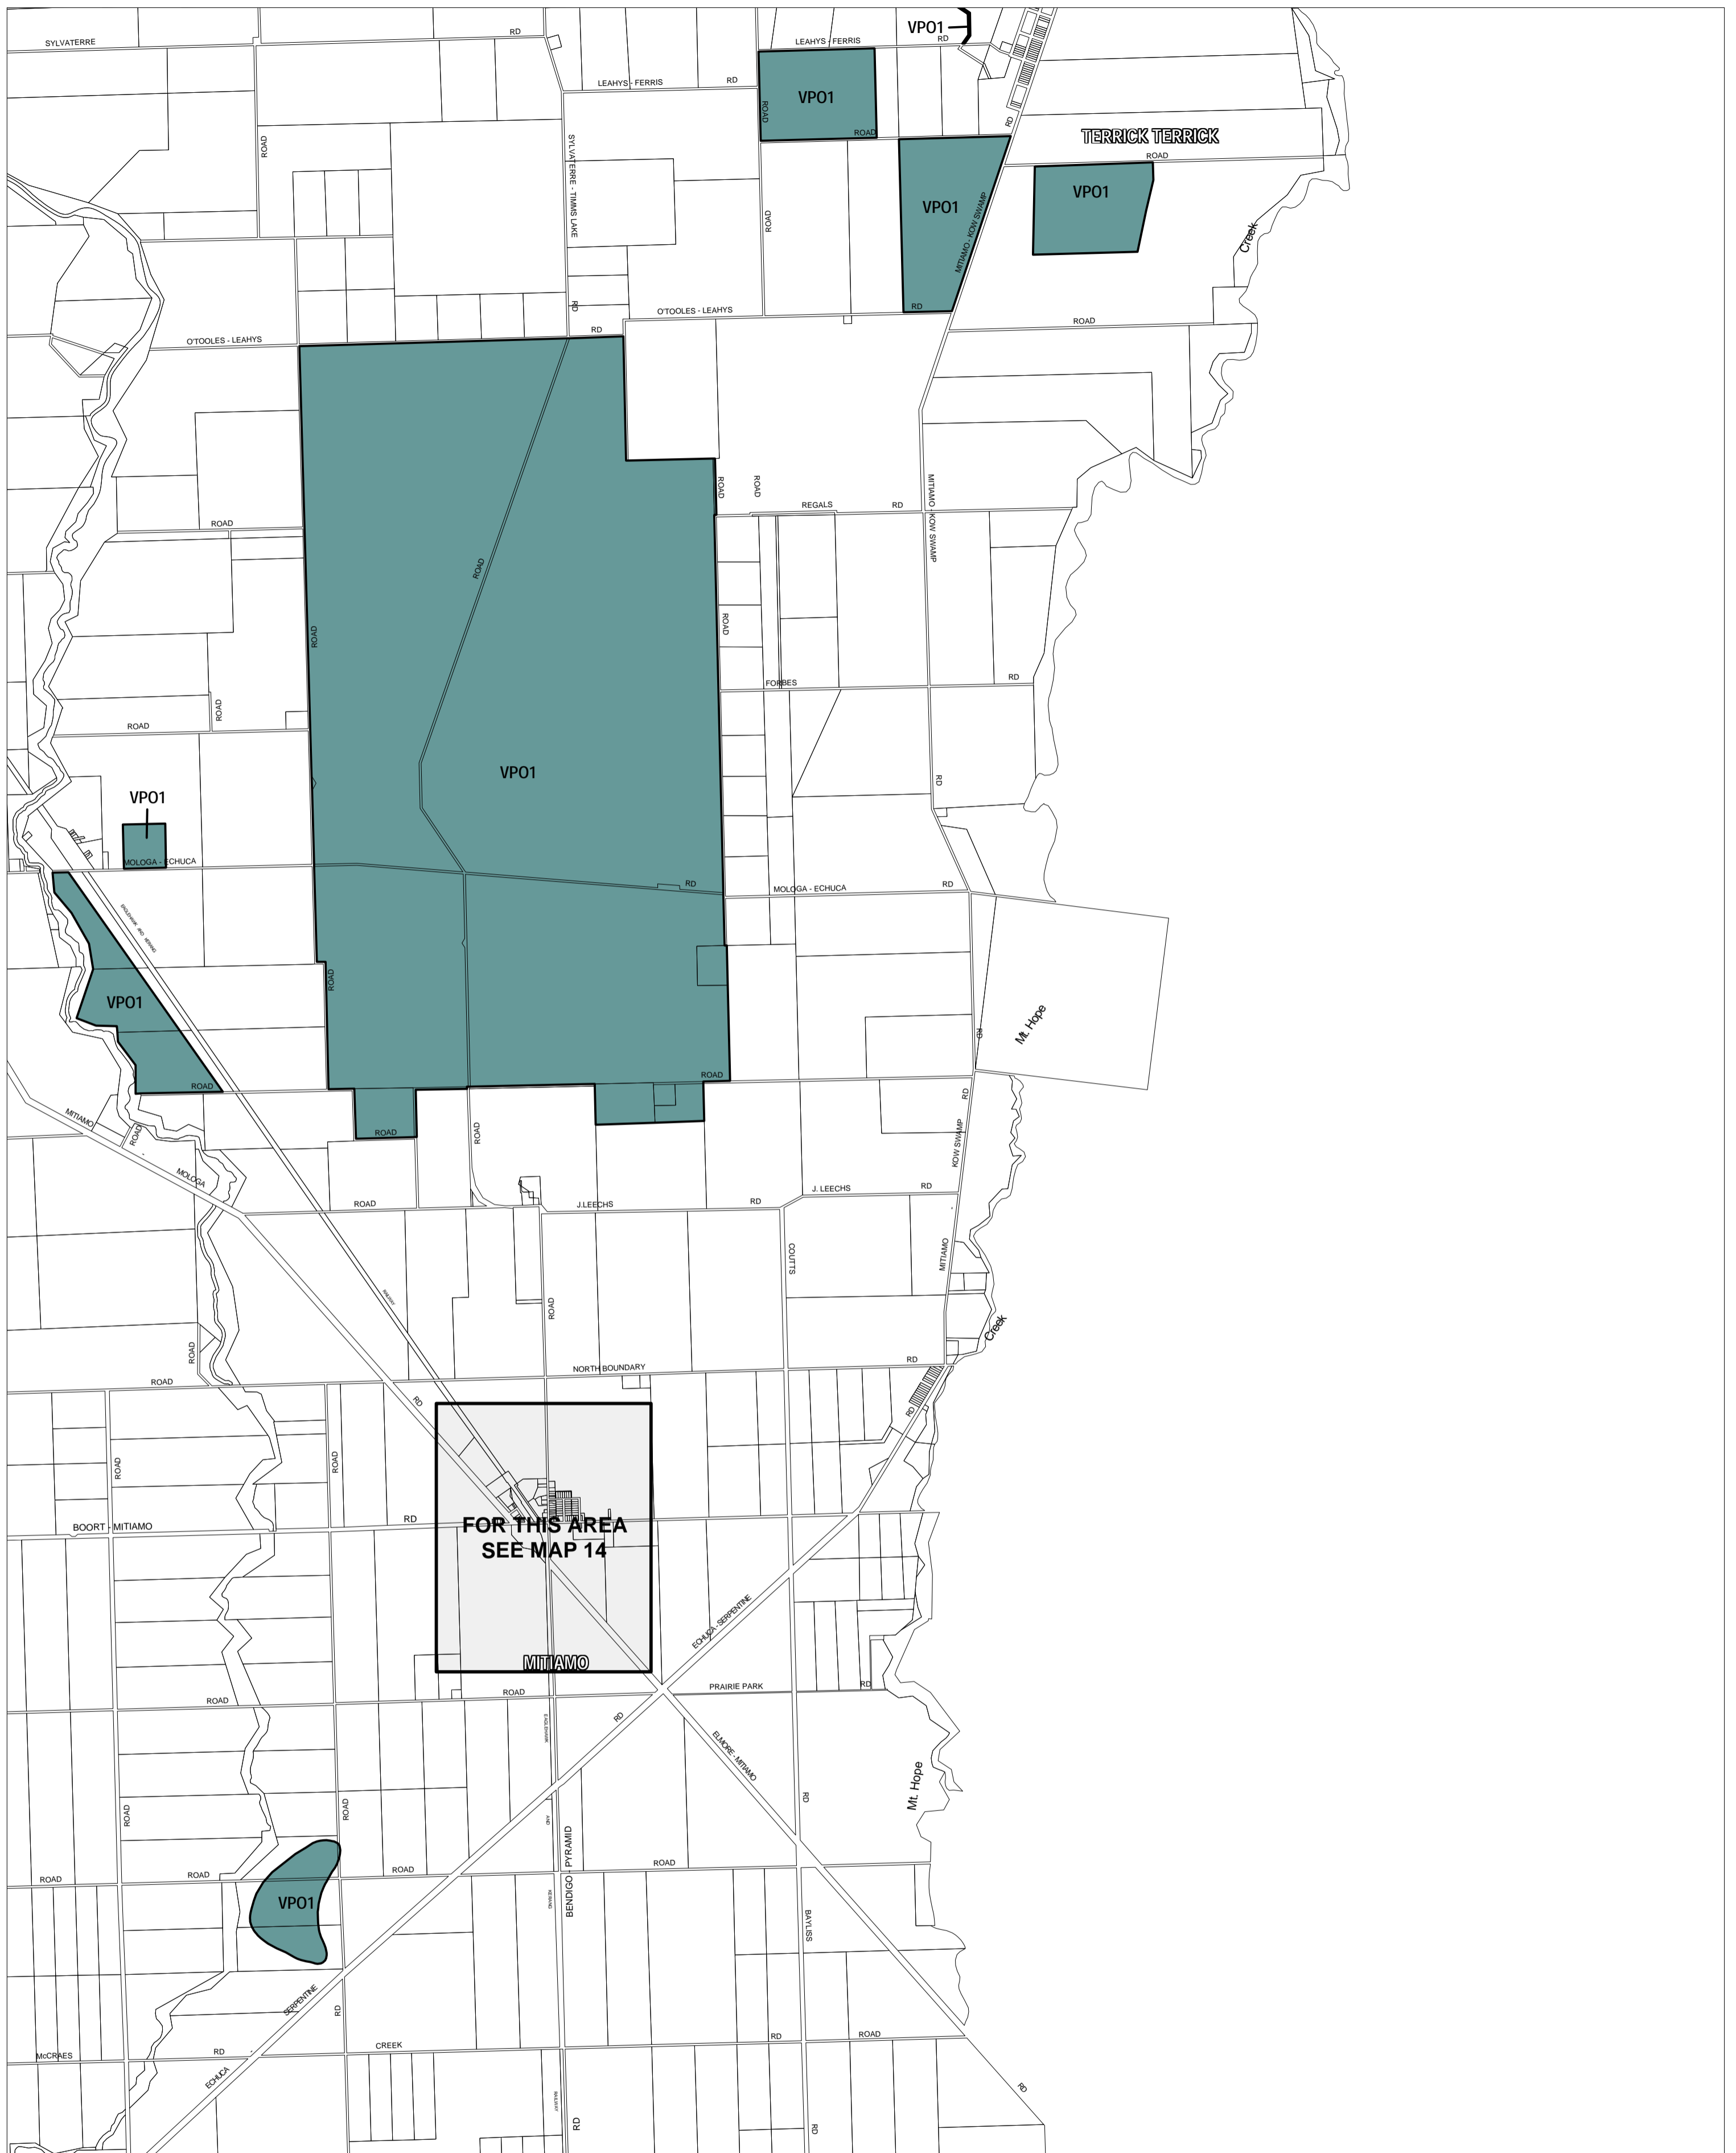

LODDON PLANNING SCHEME - LOCAL PROVISION

Overlays

VPO1 Vegetation Protection Overlay - Schedule 1

AUSTRALIAN MAP GRID ZONE 55

INDEX TO ADJOINING METRIC SERIES MAP

Printed: 2/10/2007