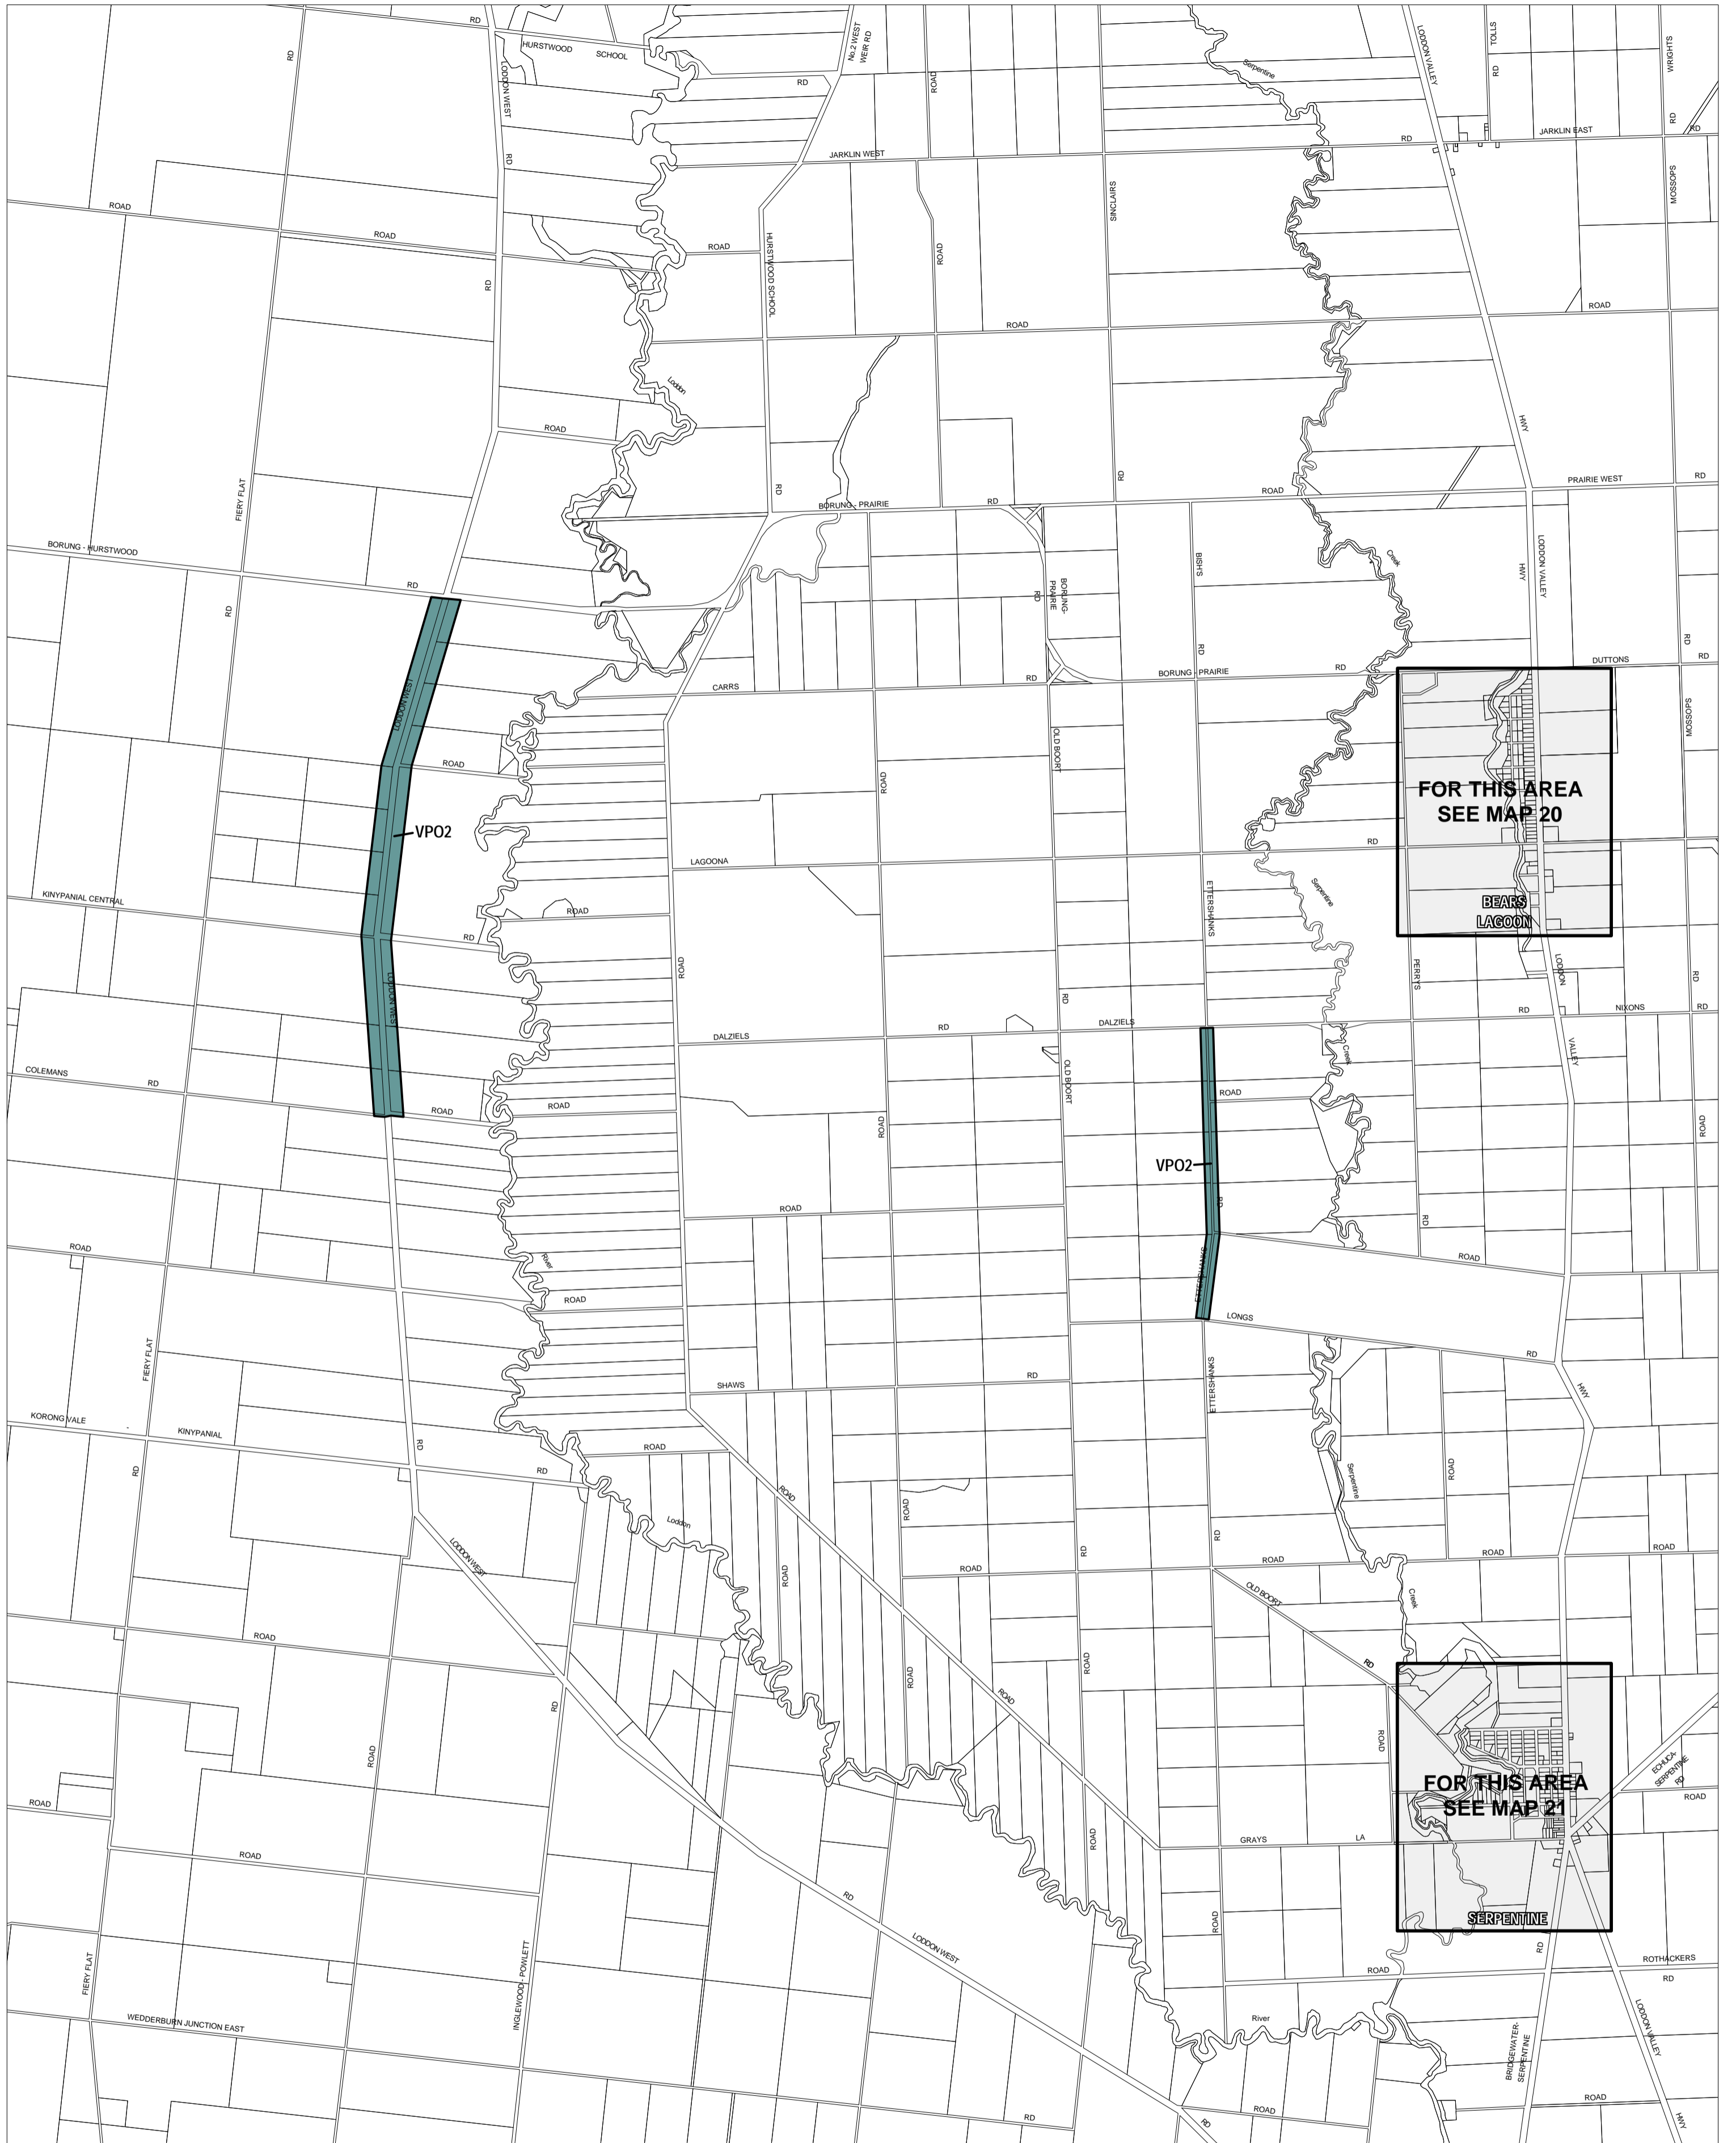

LODDON PLANNING SCHEME - LOCAL PROVISION

FOR THIS AREA
SEE MAP 20
BEARS
LAGOON

FOR THIS AREA
SEE MAP 21
SERPENTINE

Overlays

VPO2 Vegetation Protection Overlay - Schedule 2

AUSTRALIAN MAP GRID ZONE 55

INDEX TO ADJOINING METRIC SERIES MAP

15	2	3	4	5
16	8	9	10	11
17	12	13	14	15
18	16	17	18	19
19	20	21	22	23
20	24	25	26	27
21	28	29	30	31
22	32	33	34	35
23	36	37	38	39
24	40	41	42	43

Printed: 2/10/2007