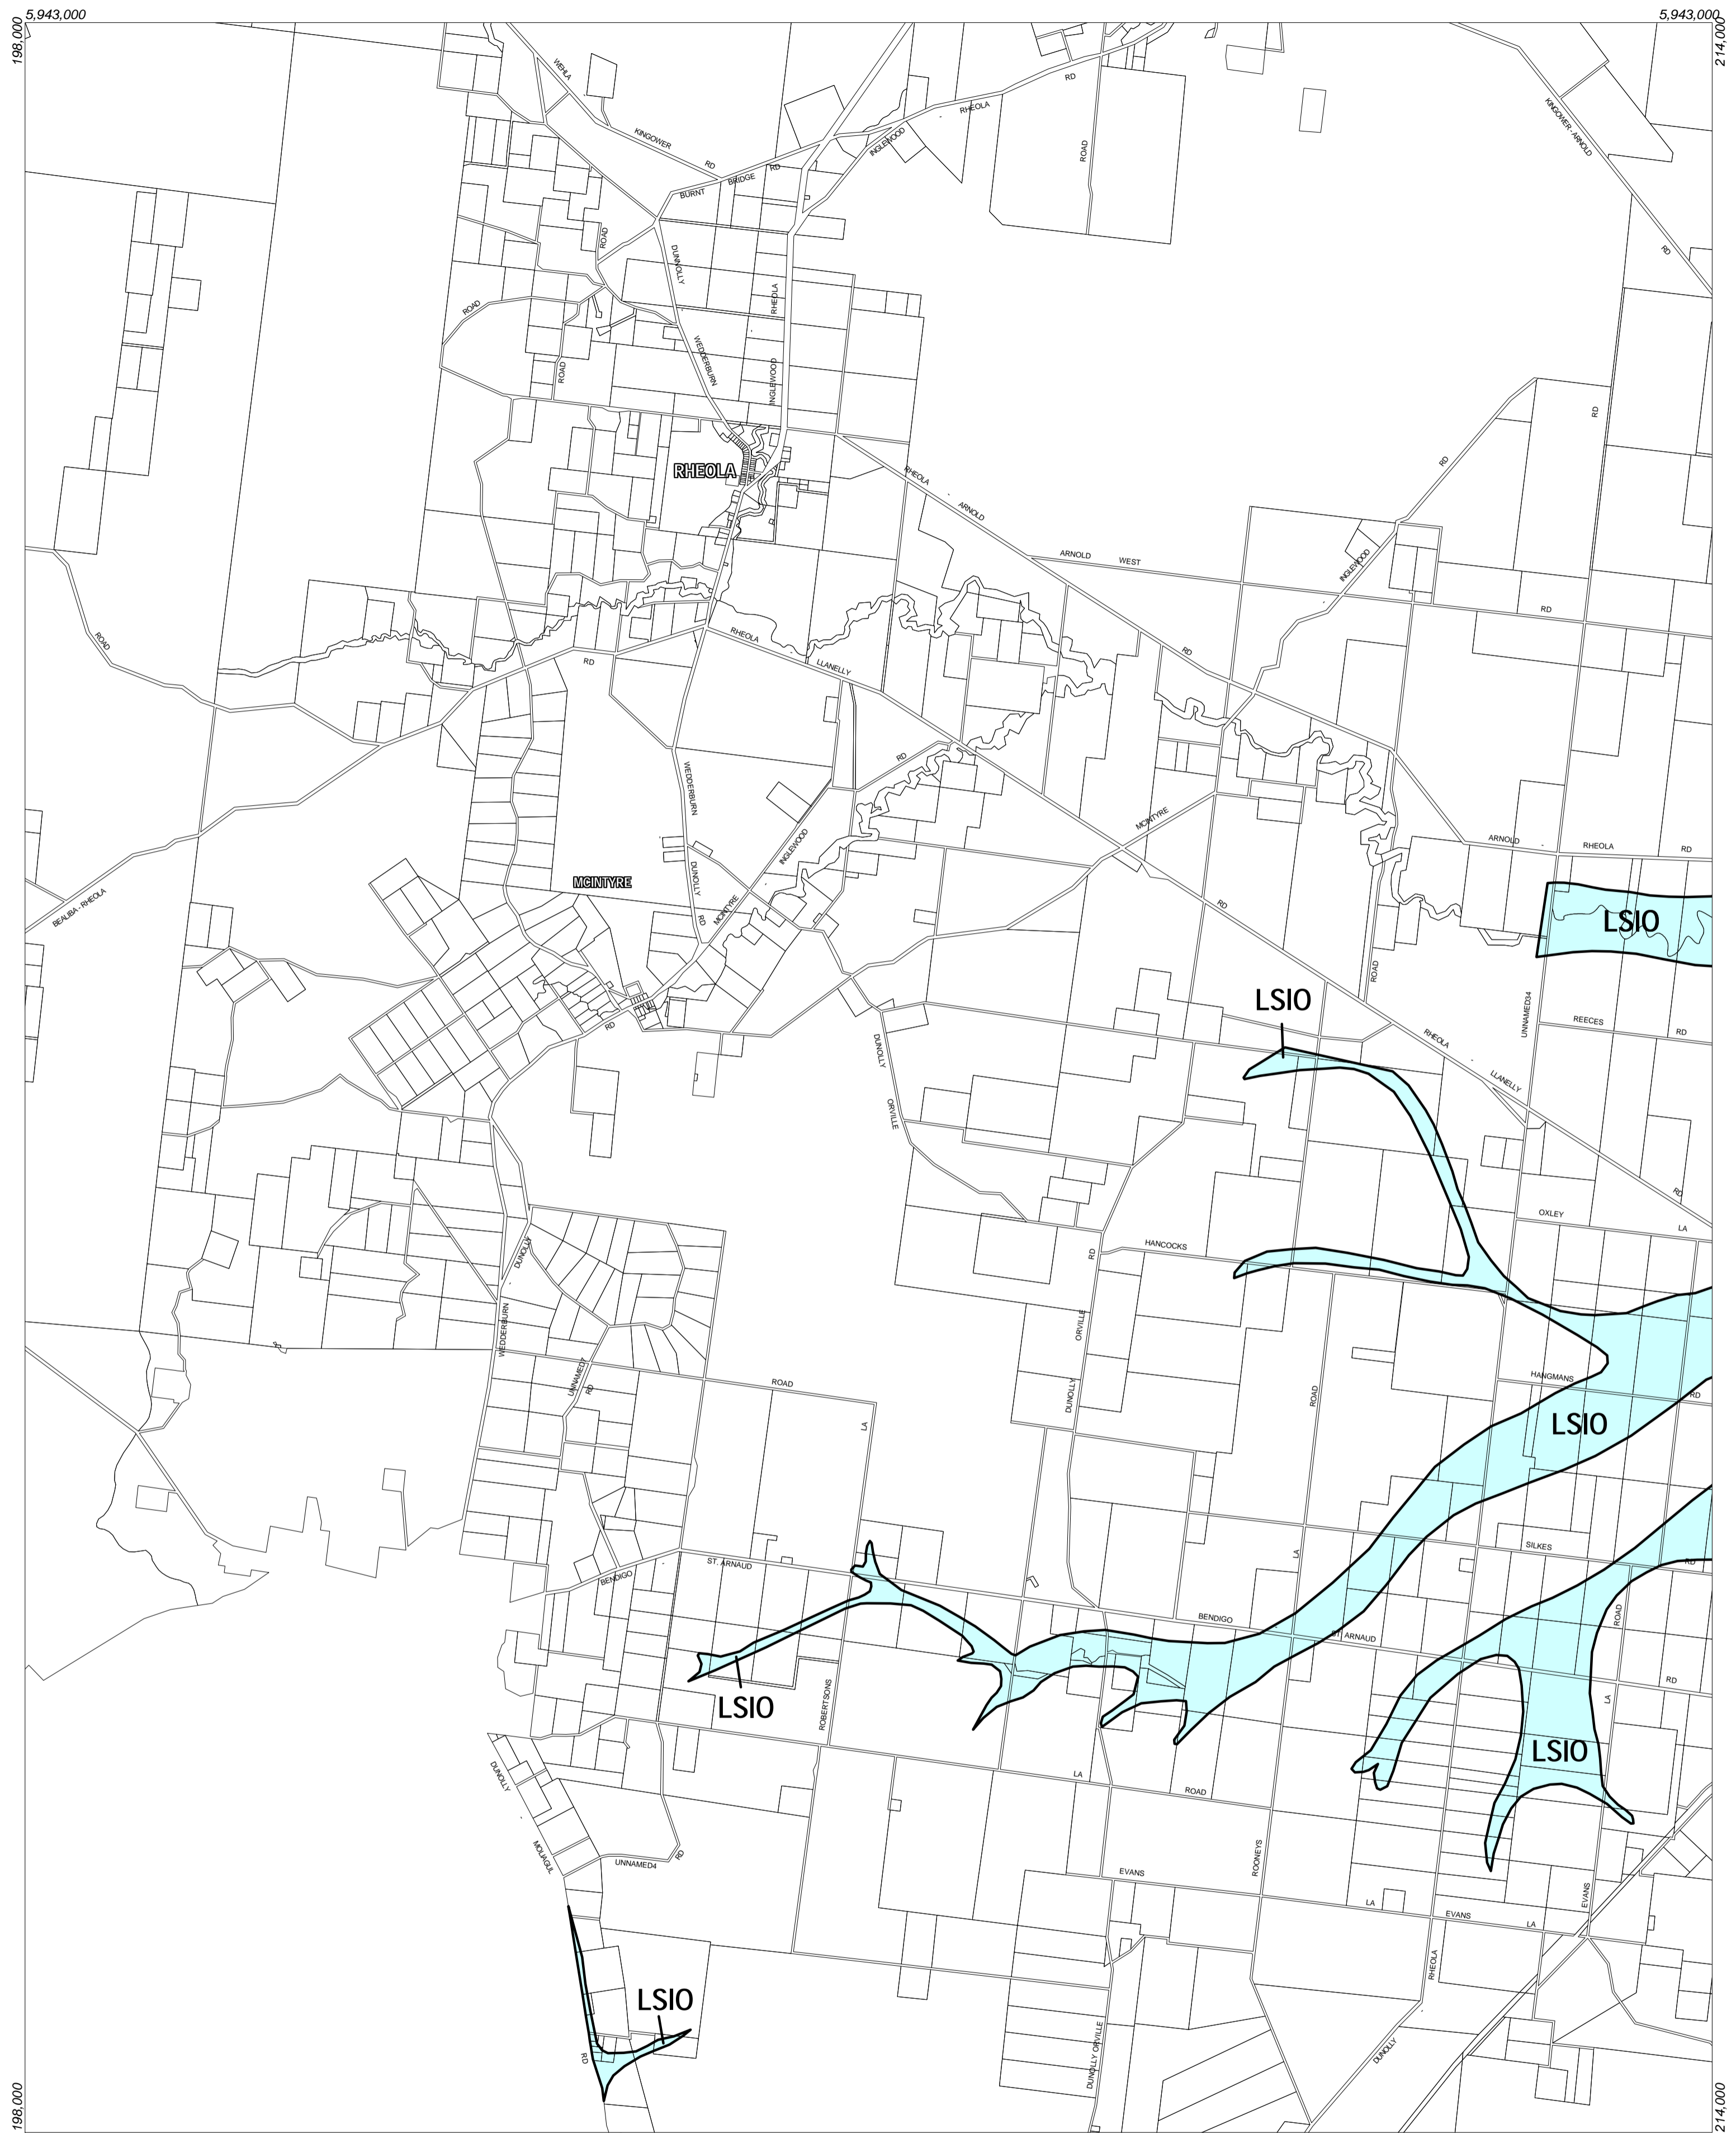

LODDON PLANNING SCHEME - LOCAL PROVISION

5,923,000

Overlays

- LSIO Land Subject To Inundation Overlay

Amendment C9
Printed: 8/12/2004