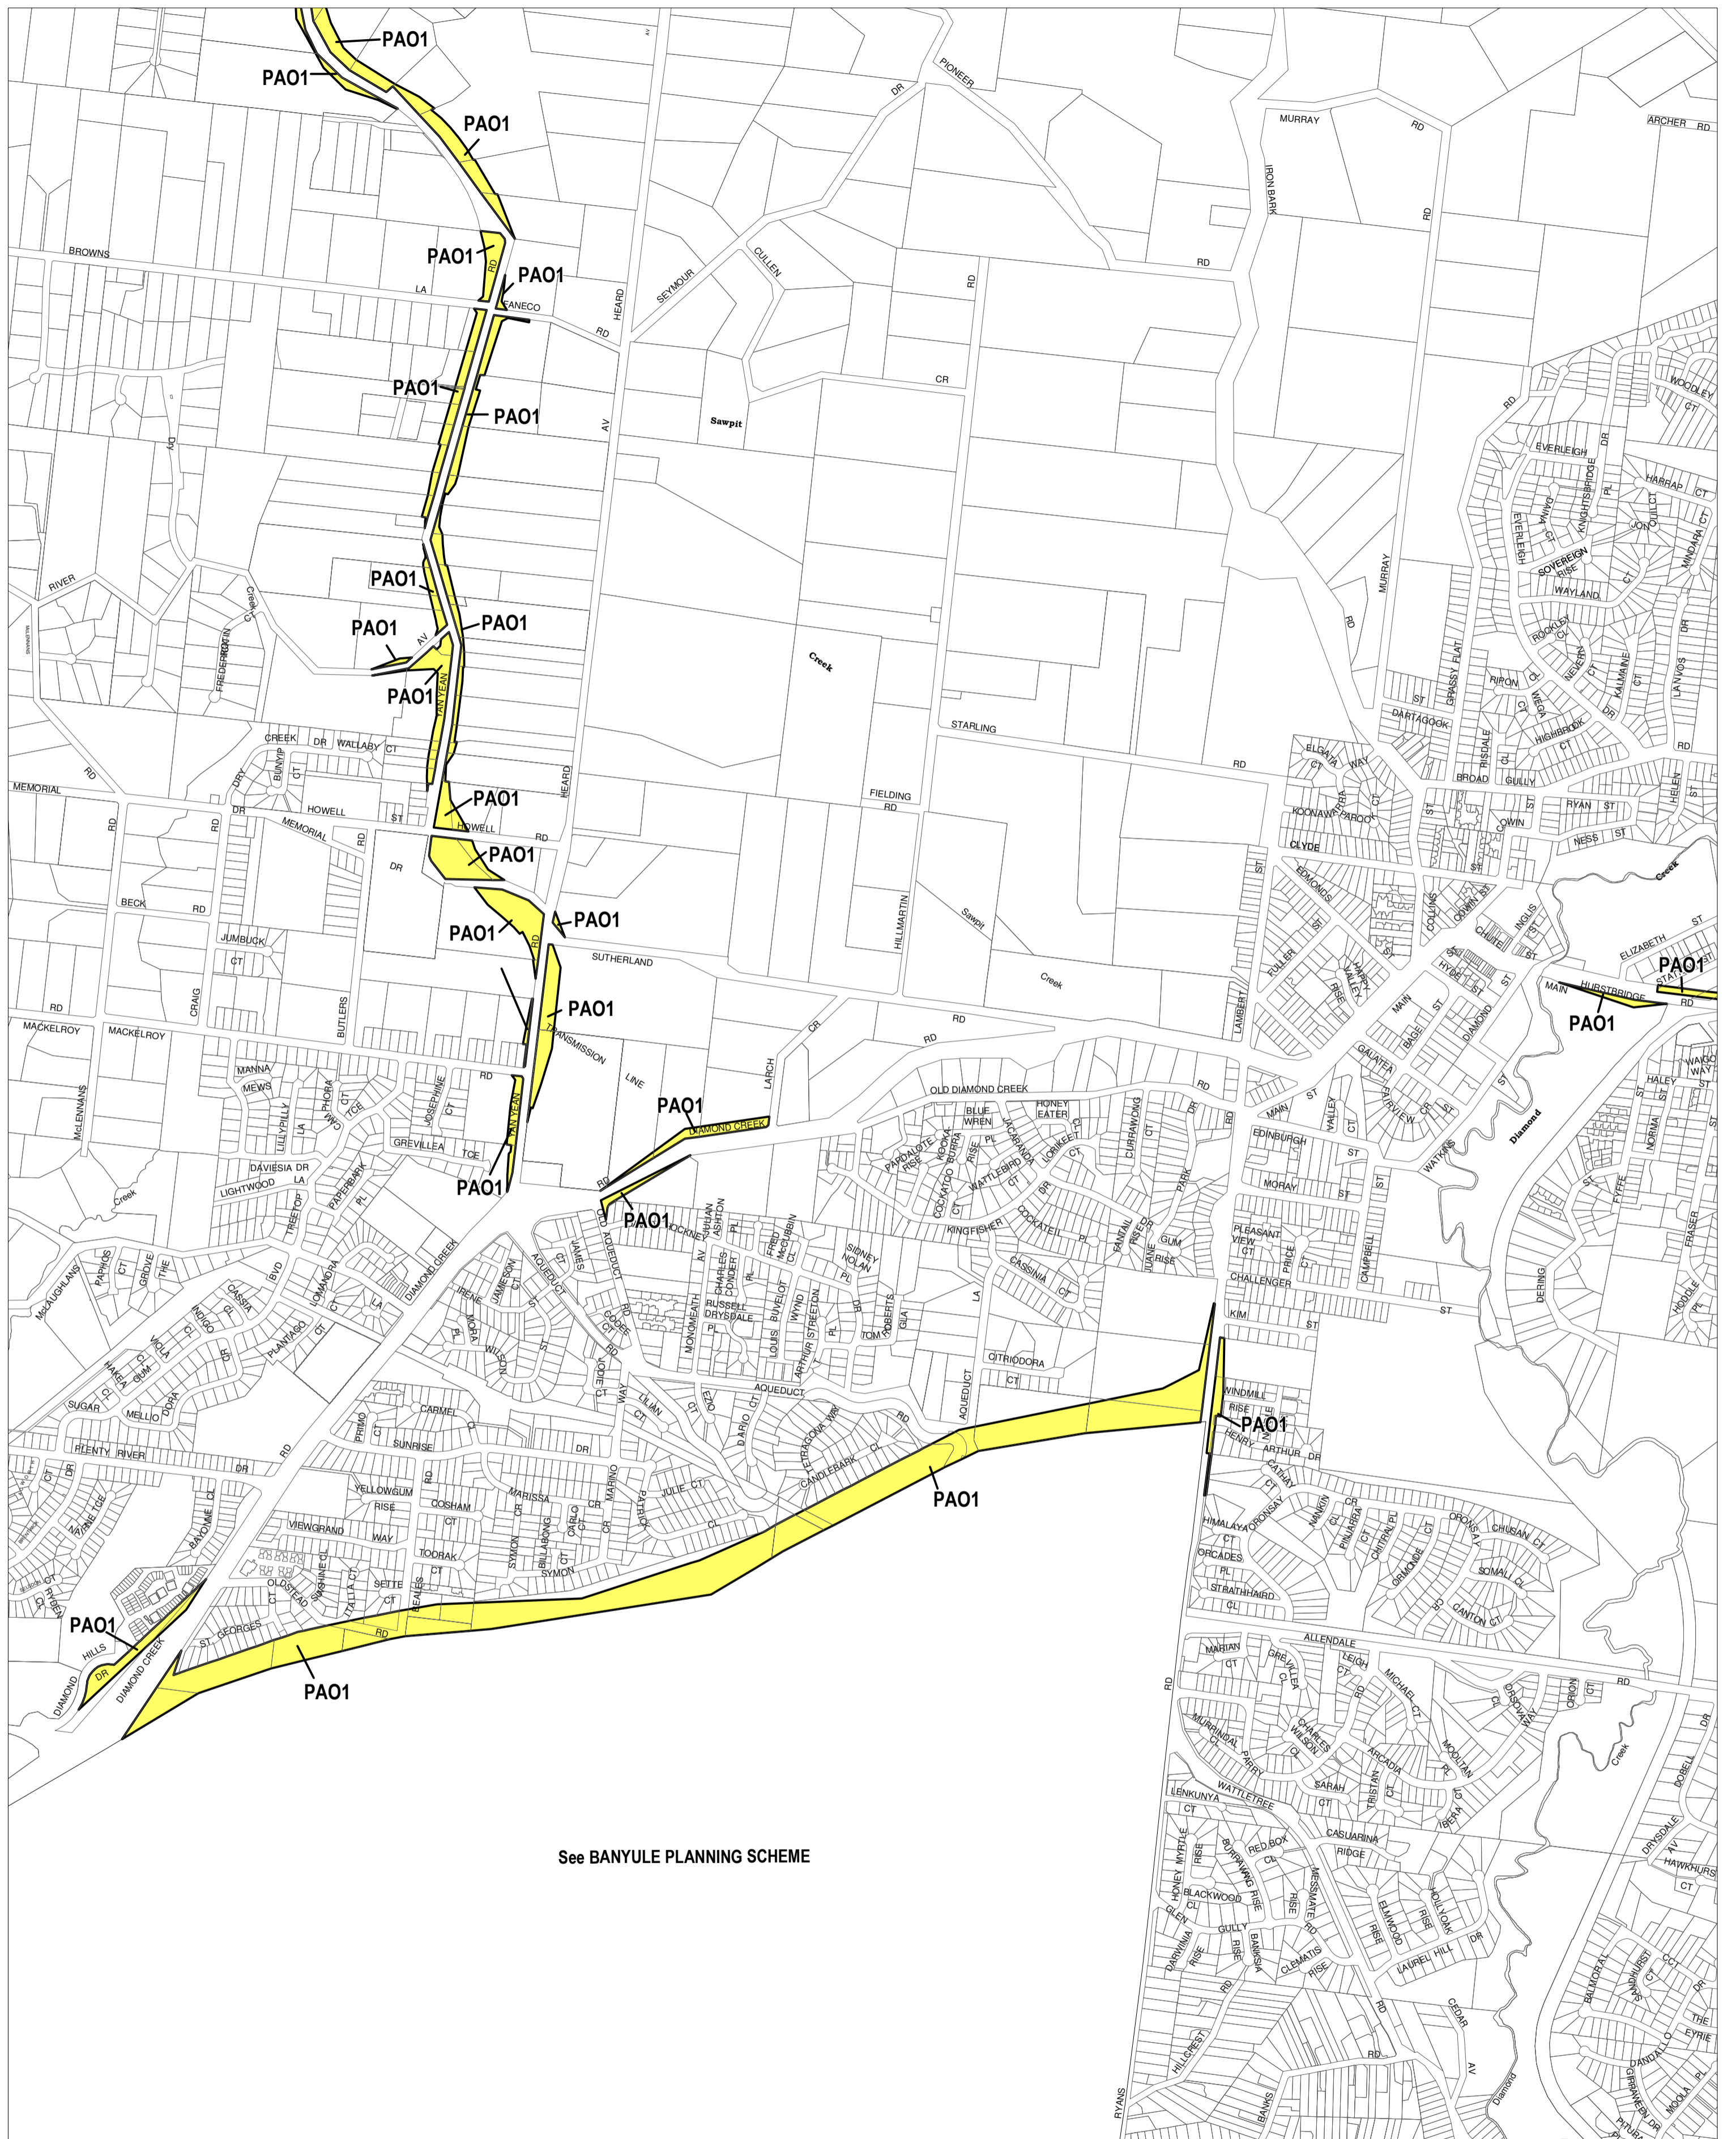

NILLUMBIK PLANNING SCHEME - LOCAL PROVISION

See BANYULE PLANNING SCHEME

Overlays

PAO1 Public Acquisition Overlay 1

AUSTRALIAN MAP GRID ZONE 55

INDEX TO ADJOINING METRIC SERIES MAP

Printed: 28/9/2012

AMENDMENT C67