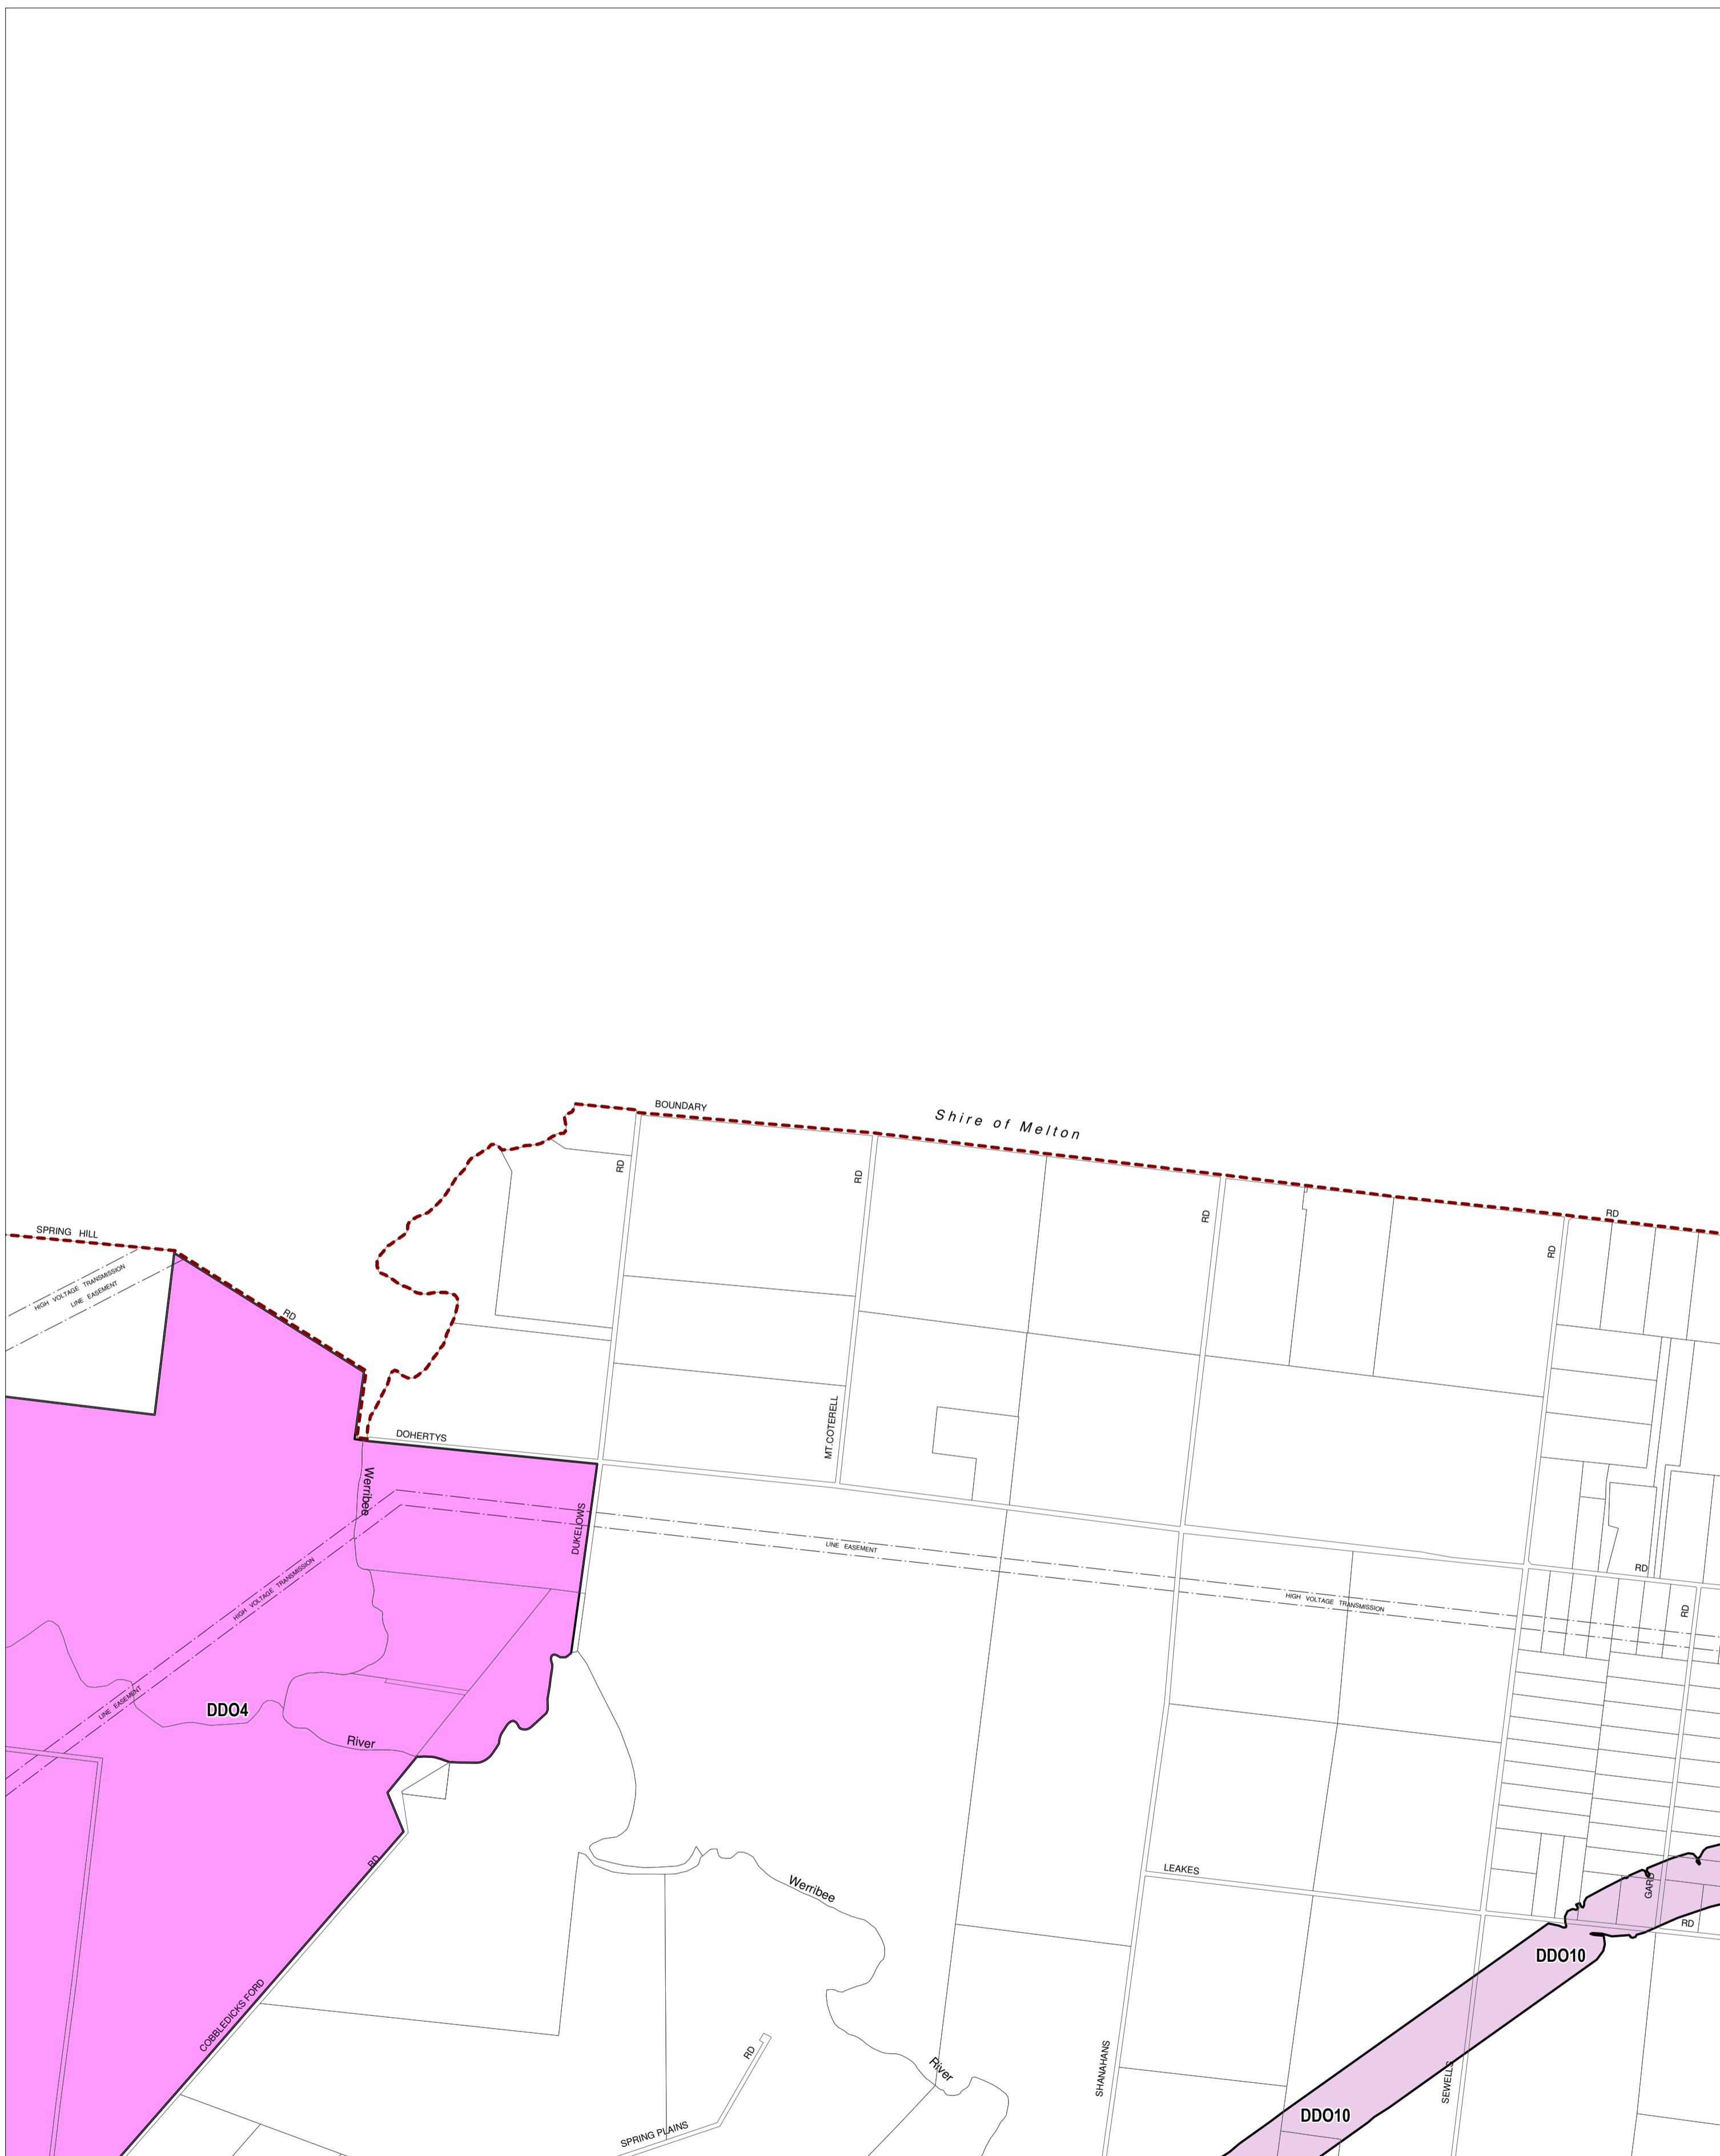

WYNDHAM PLANNING SCHEME - LOCAL PROVISION

Overlays	
	Design And Development Overlay - Schedule 10
	Design And Development Overlay - Schedule 4

AUSTRALIAN MAP GRID ZONE 55

Printed: 11/11/2013

AMENDMENT C191