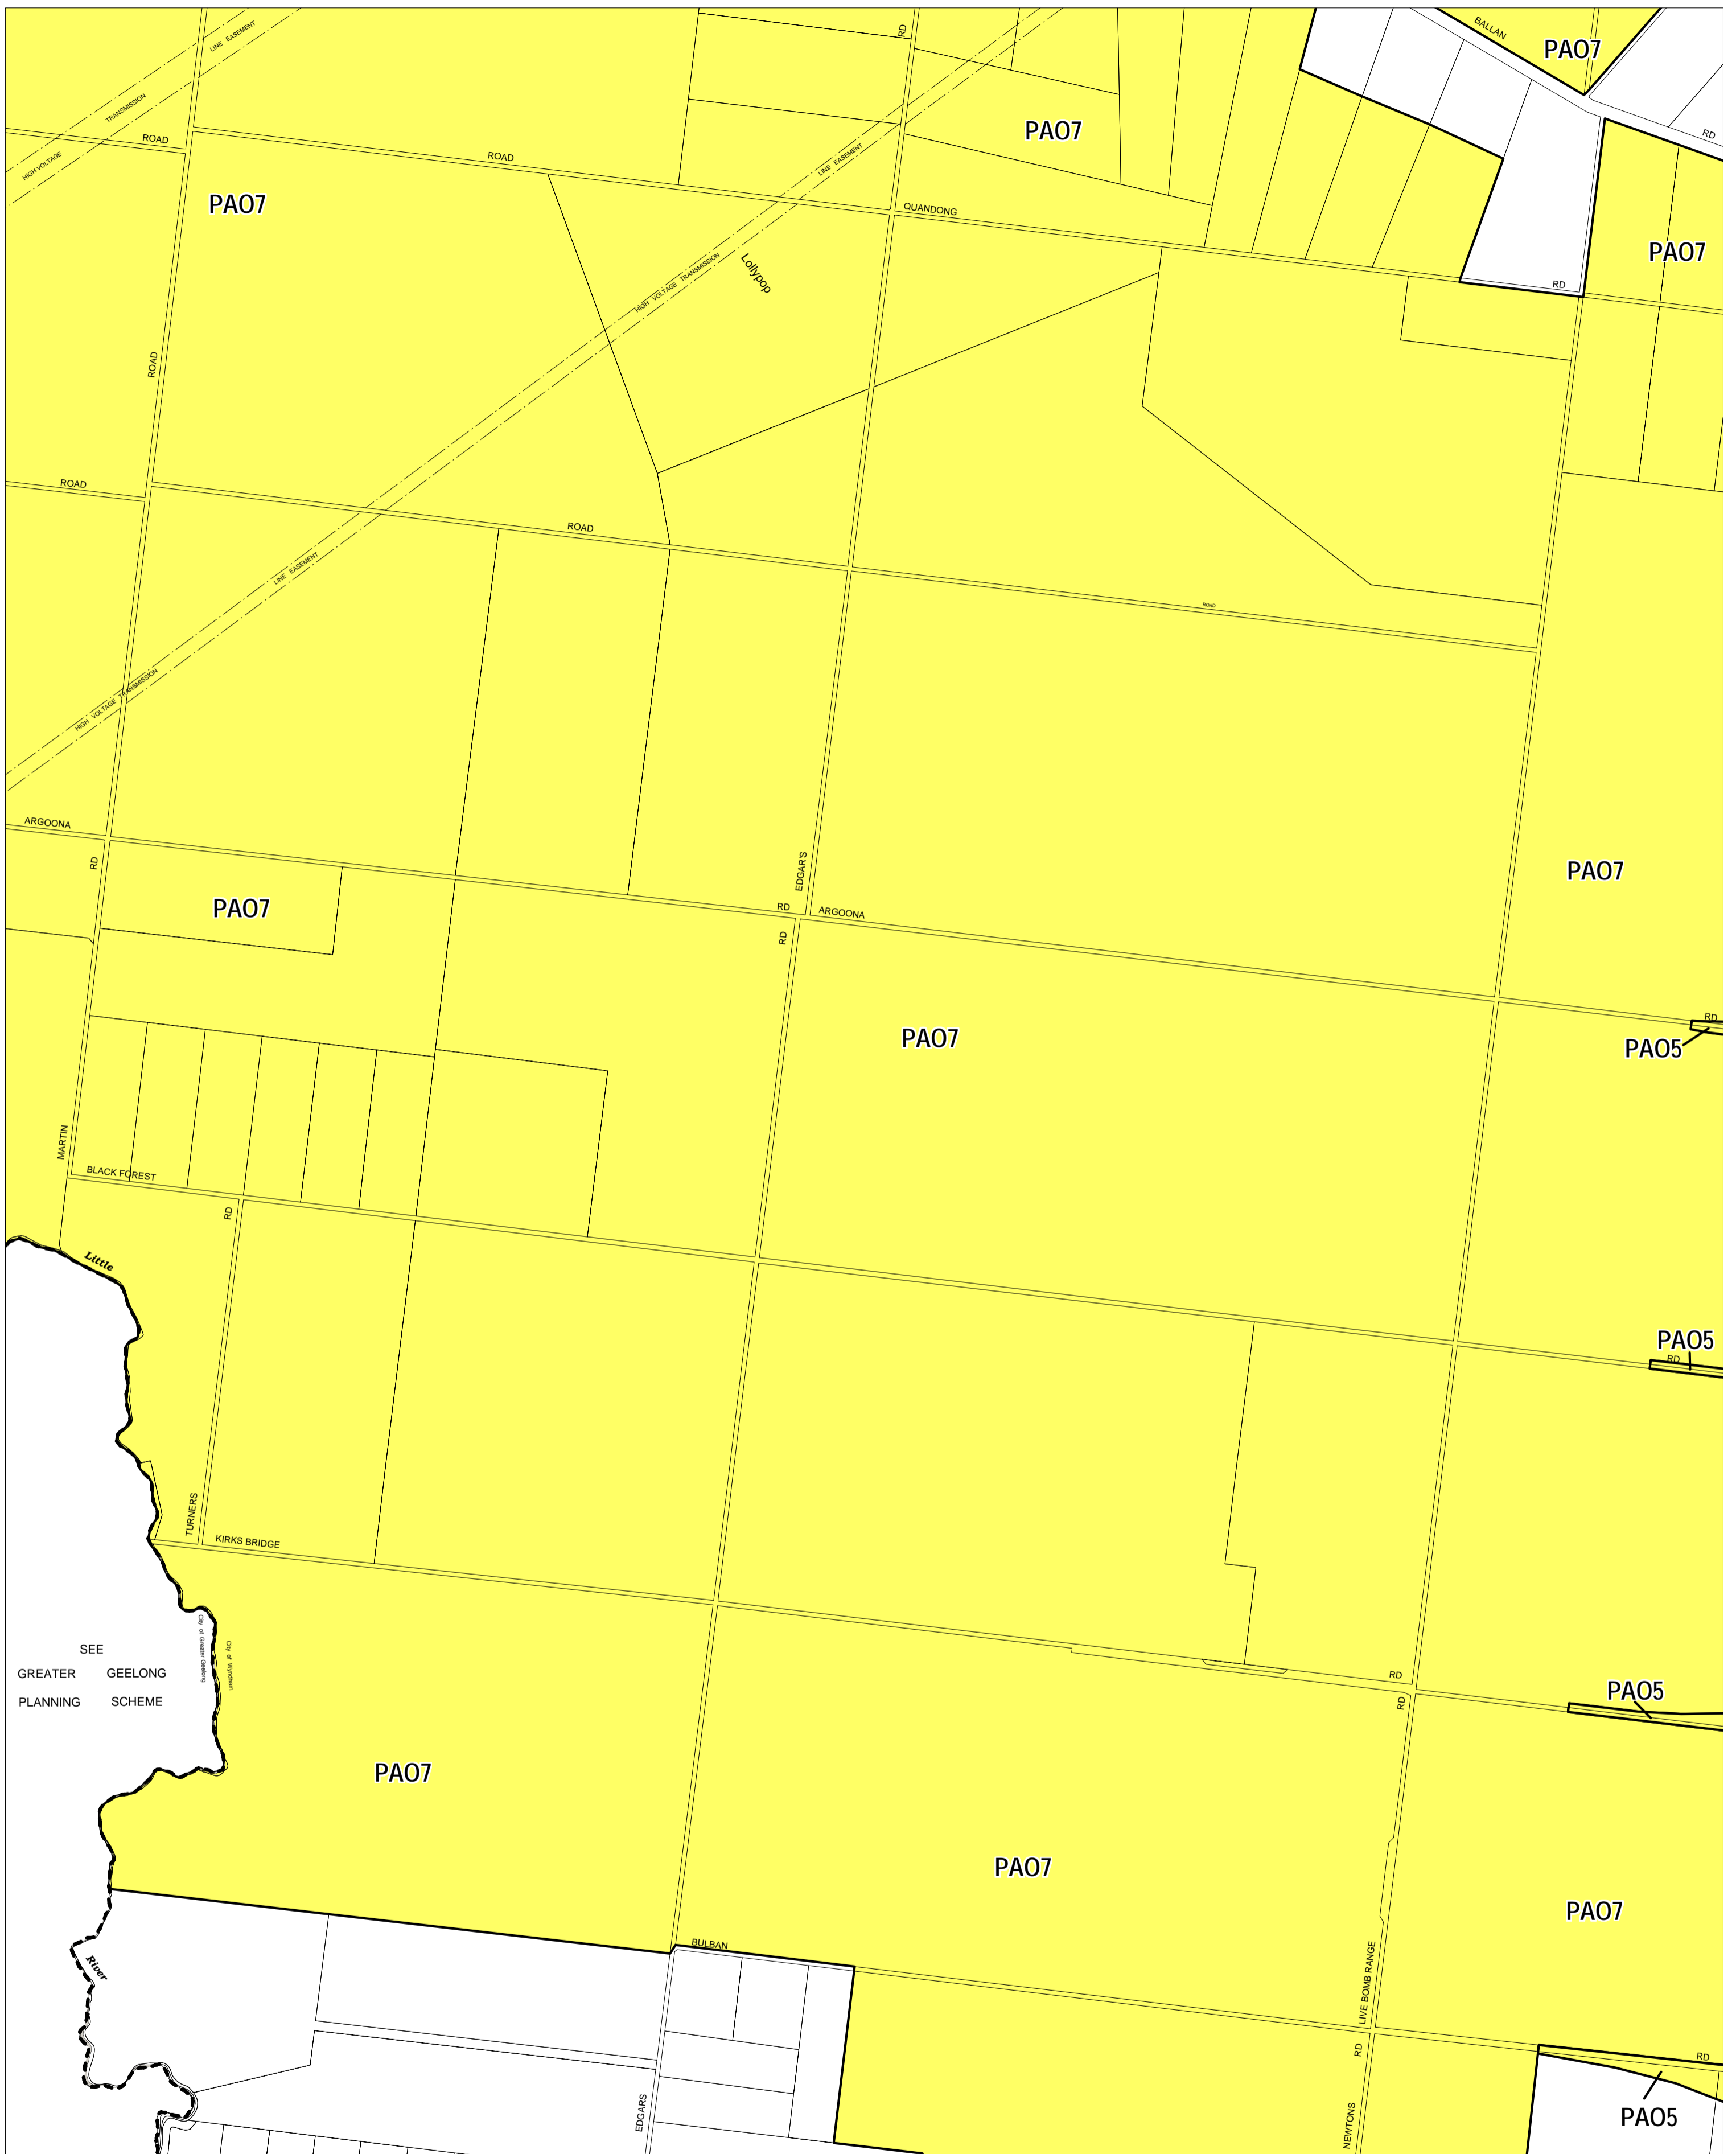

WYNDHAM PLANNING SCHEME - LOCAL PROVISION

SEE
GREATER GEELONG
PLANNING SCHEME

Overlays	
	Public Acquisition Overlay 5
	Public Acquisition Overlay 7

AUSTRALIAN MAP GRID ZONE 55

Printed: 20/7/2010

AMENDMENT VC68