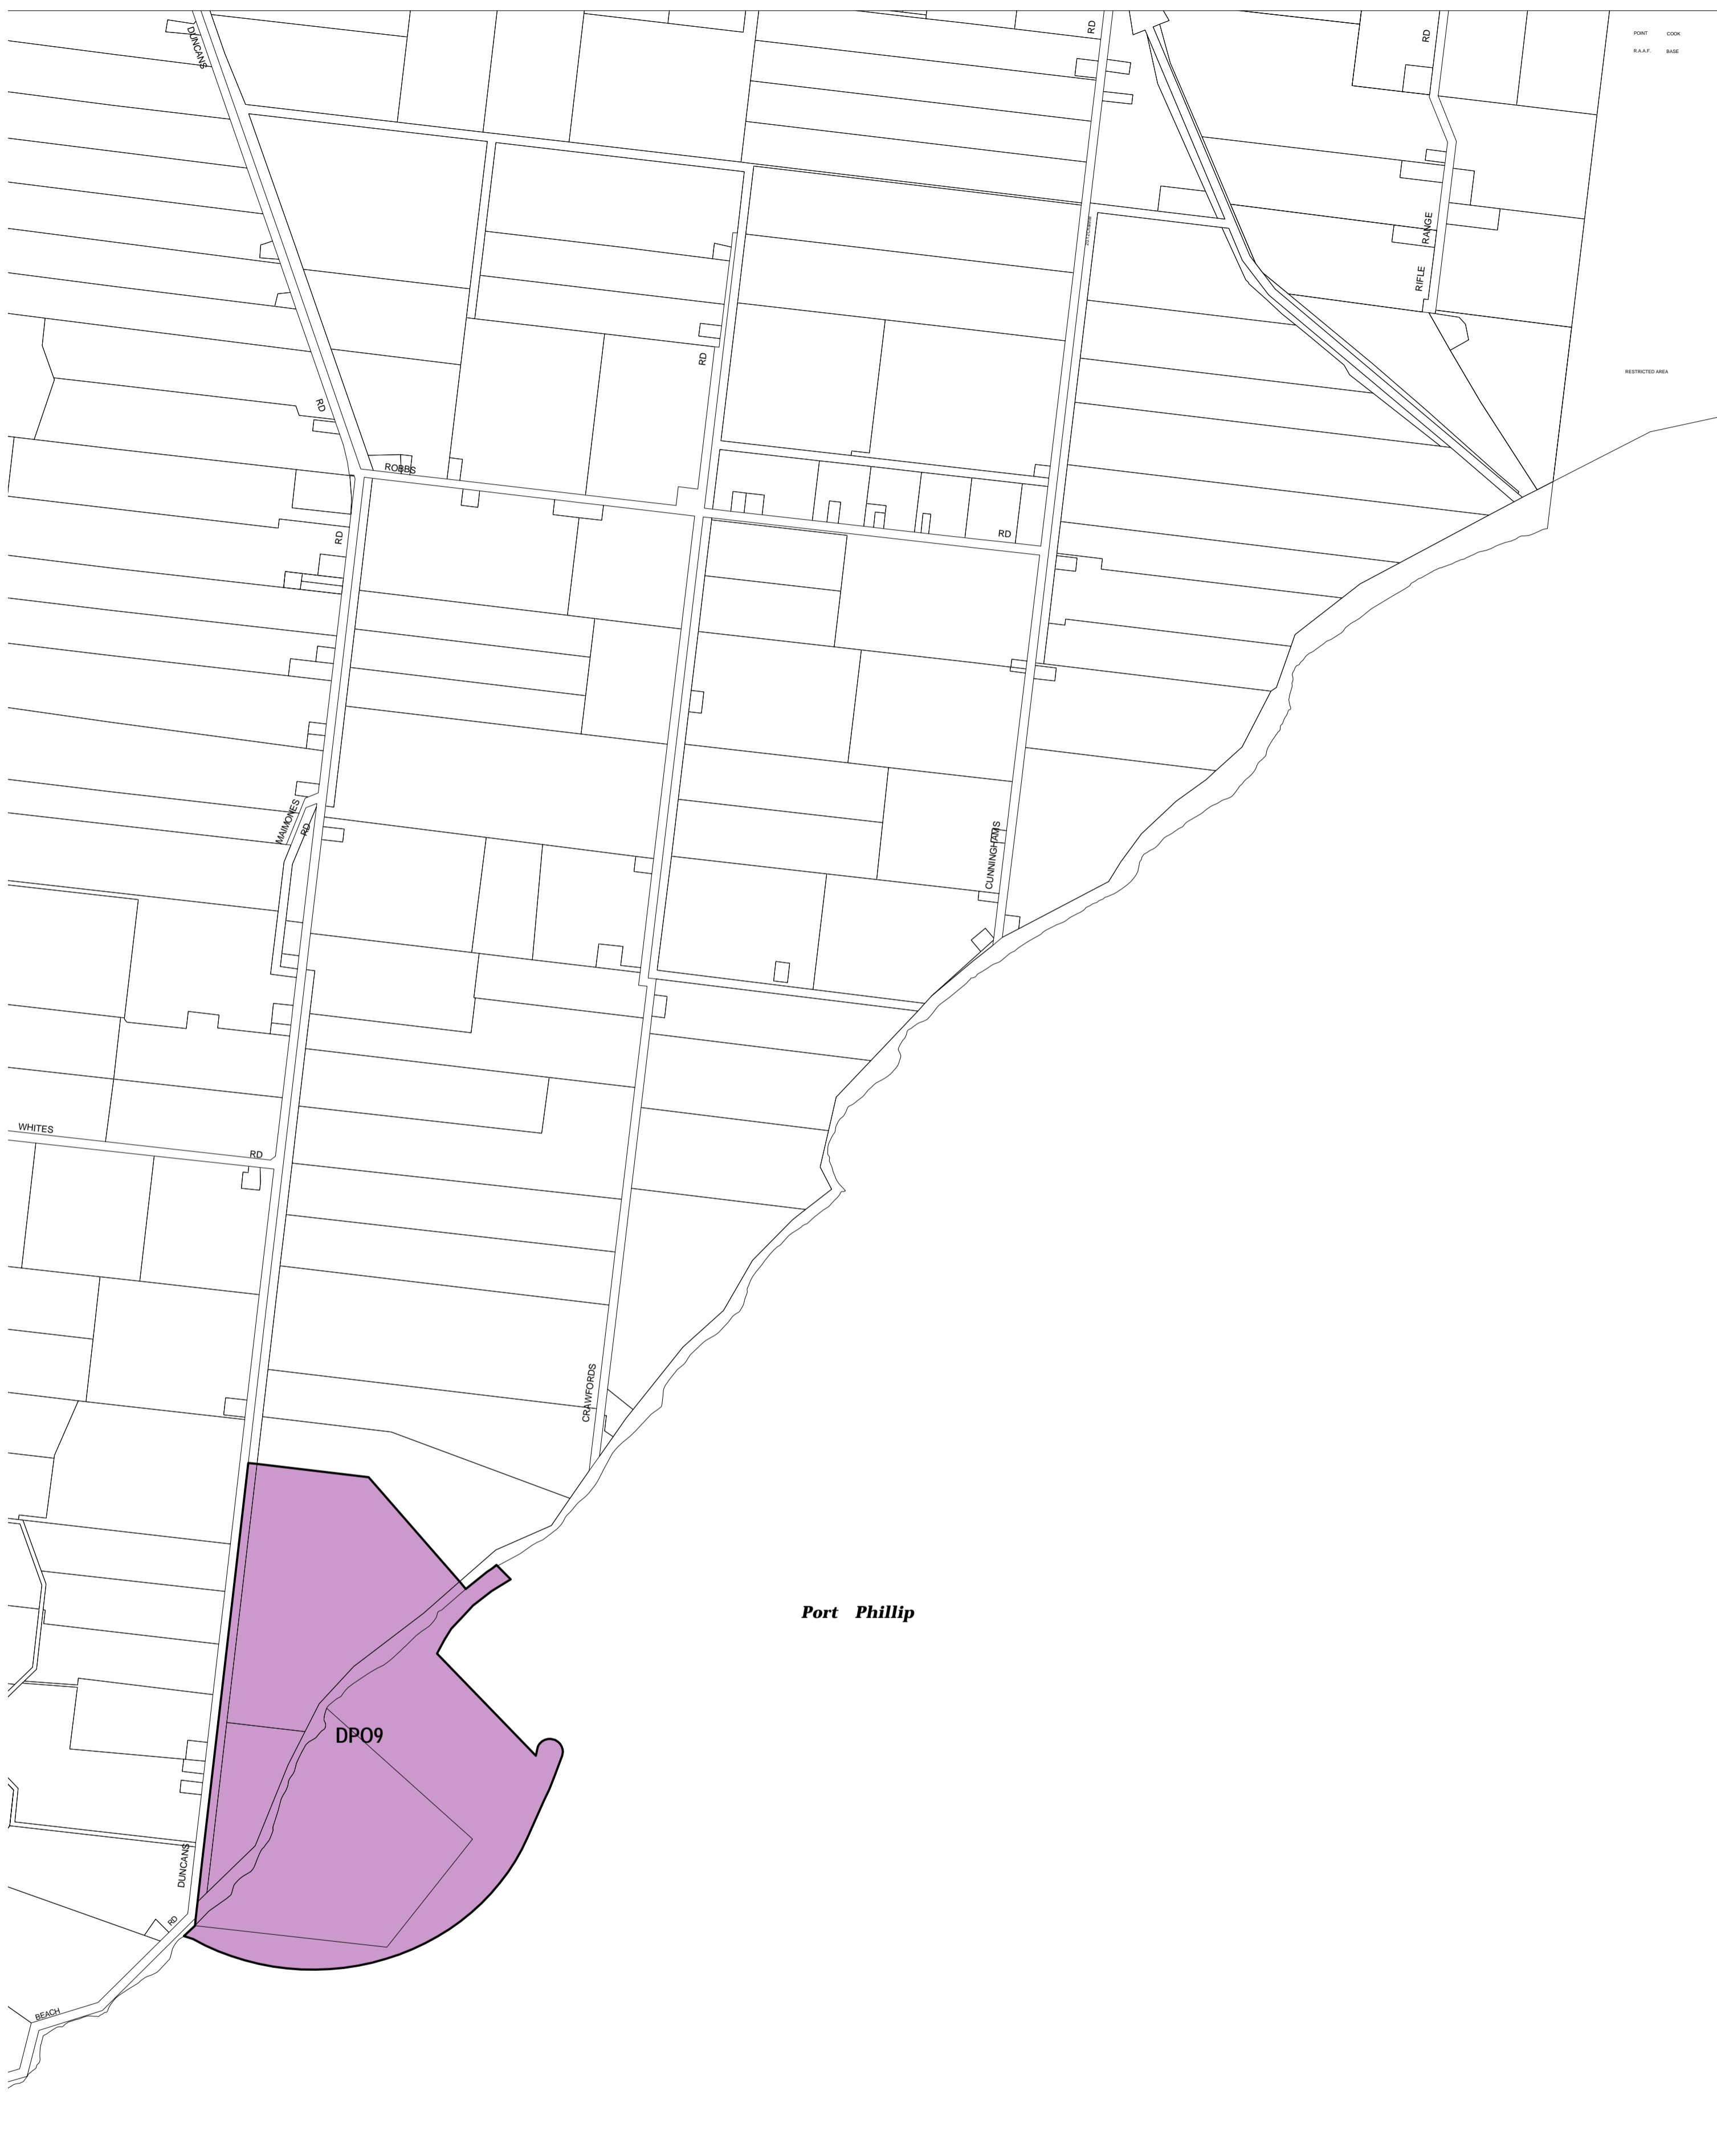

WYNDHAM PLANNING SCHEME - LOCAL PROVISION

POINT CODE
R.A.P. BASE
RESTRICTED AREA

Port Phillip

DPO9

Overlays
Development Plan Overlay - Schedule 9

AUSTRALIAN MAP GRID ZONE 55

Printed: 22/8/2007

AMENDMENT C71