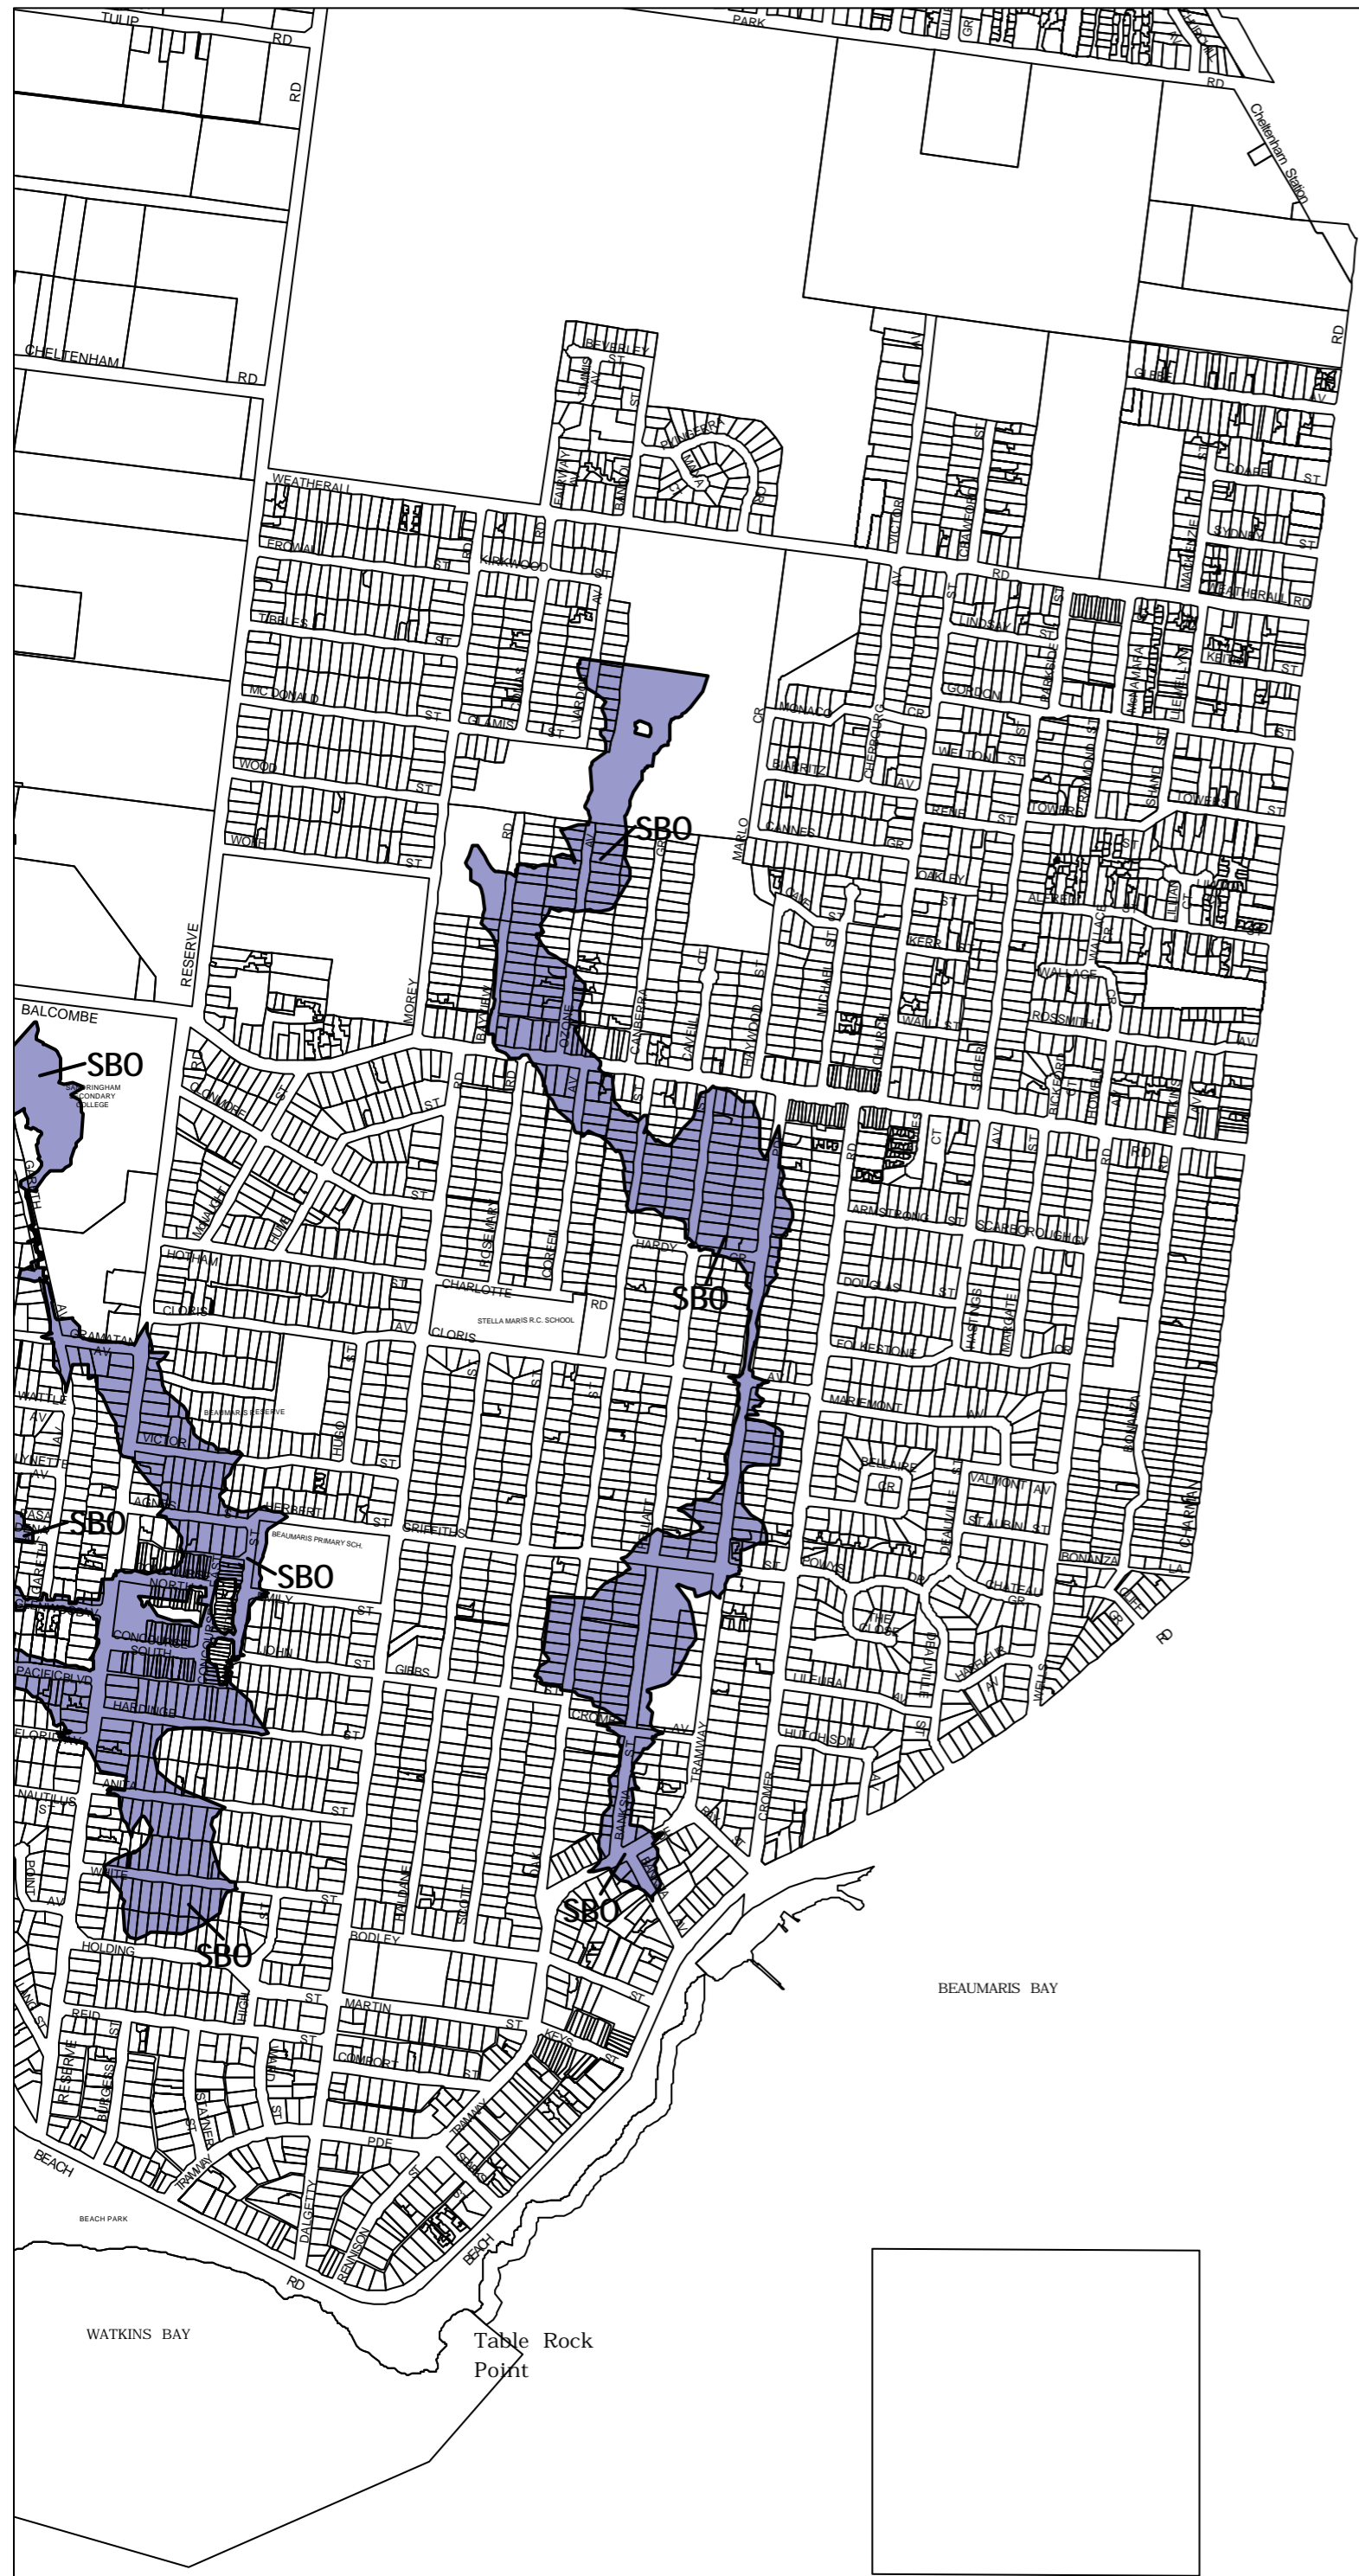

BAYSIDE PLANNING SCHEME - LOCAL PROVISION

SEE
KINGSTON
PLANNING SCHEME

PORT
PHILLIP

PORT
PHILLIP

Overlays

SBO Special Building Overlay

AUSTRALIAN MAP GRID ZONE 55

Printed: 3/7/2007

AMENDMENT C1

INDEX TO ADJOINING METRIC SERIES MAP