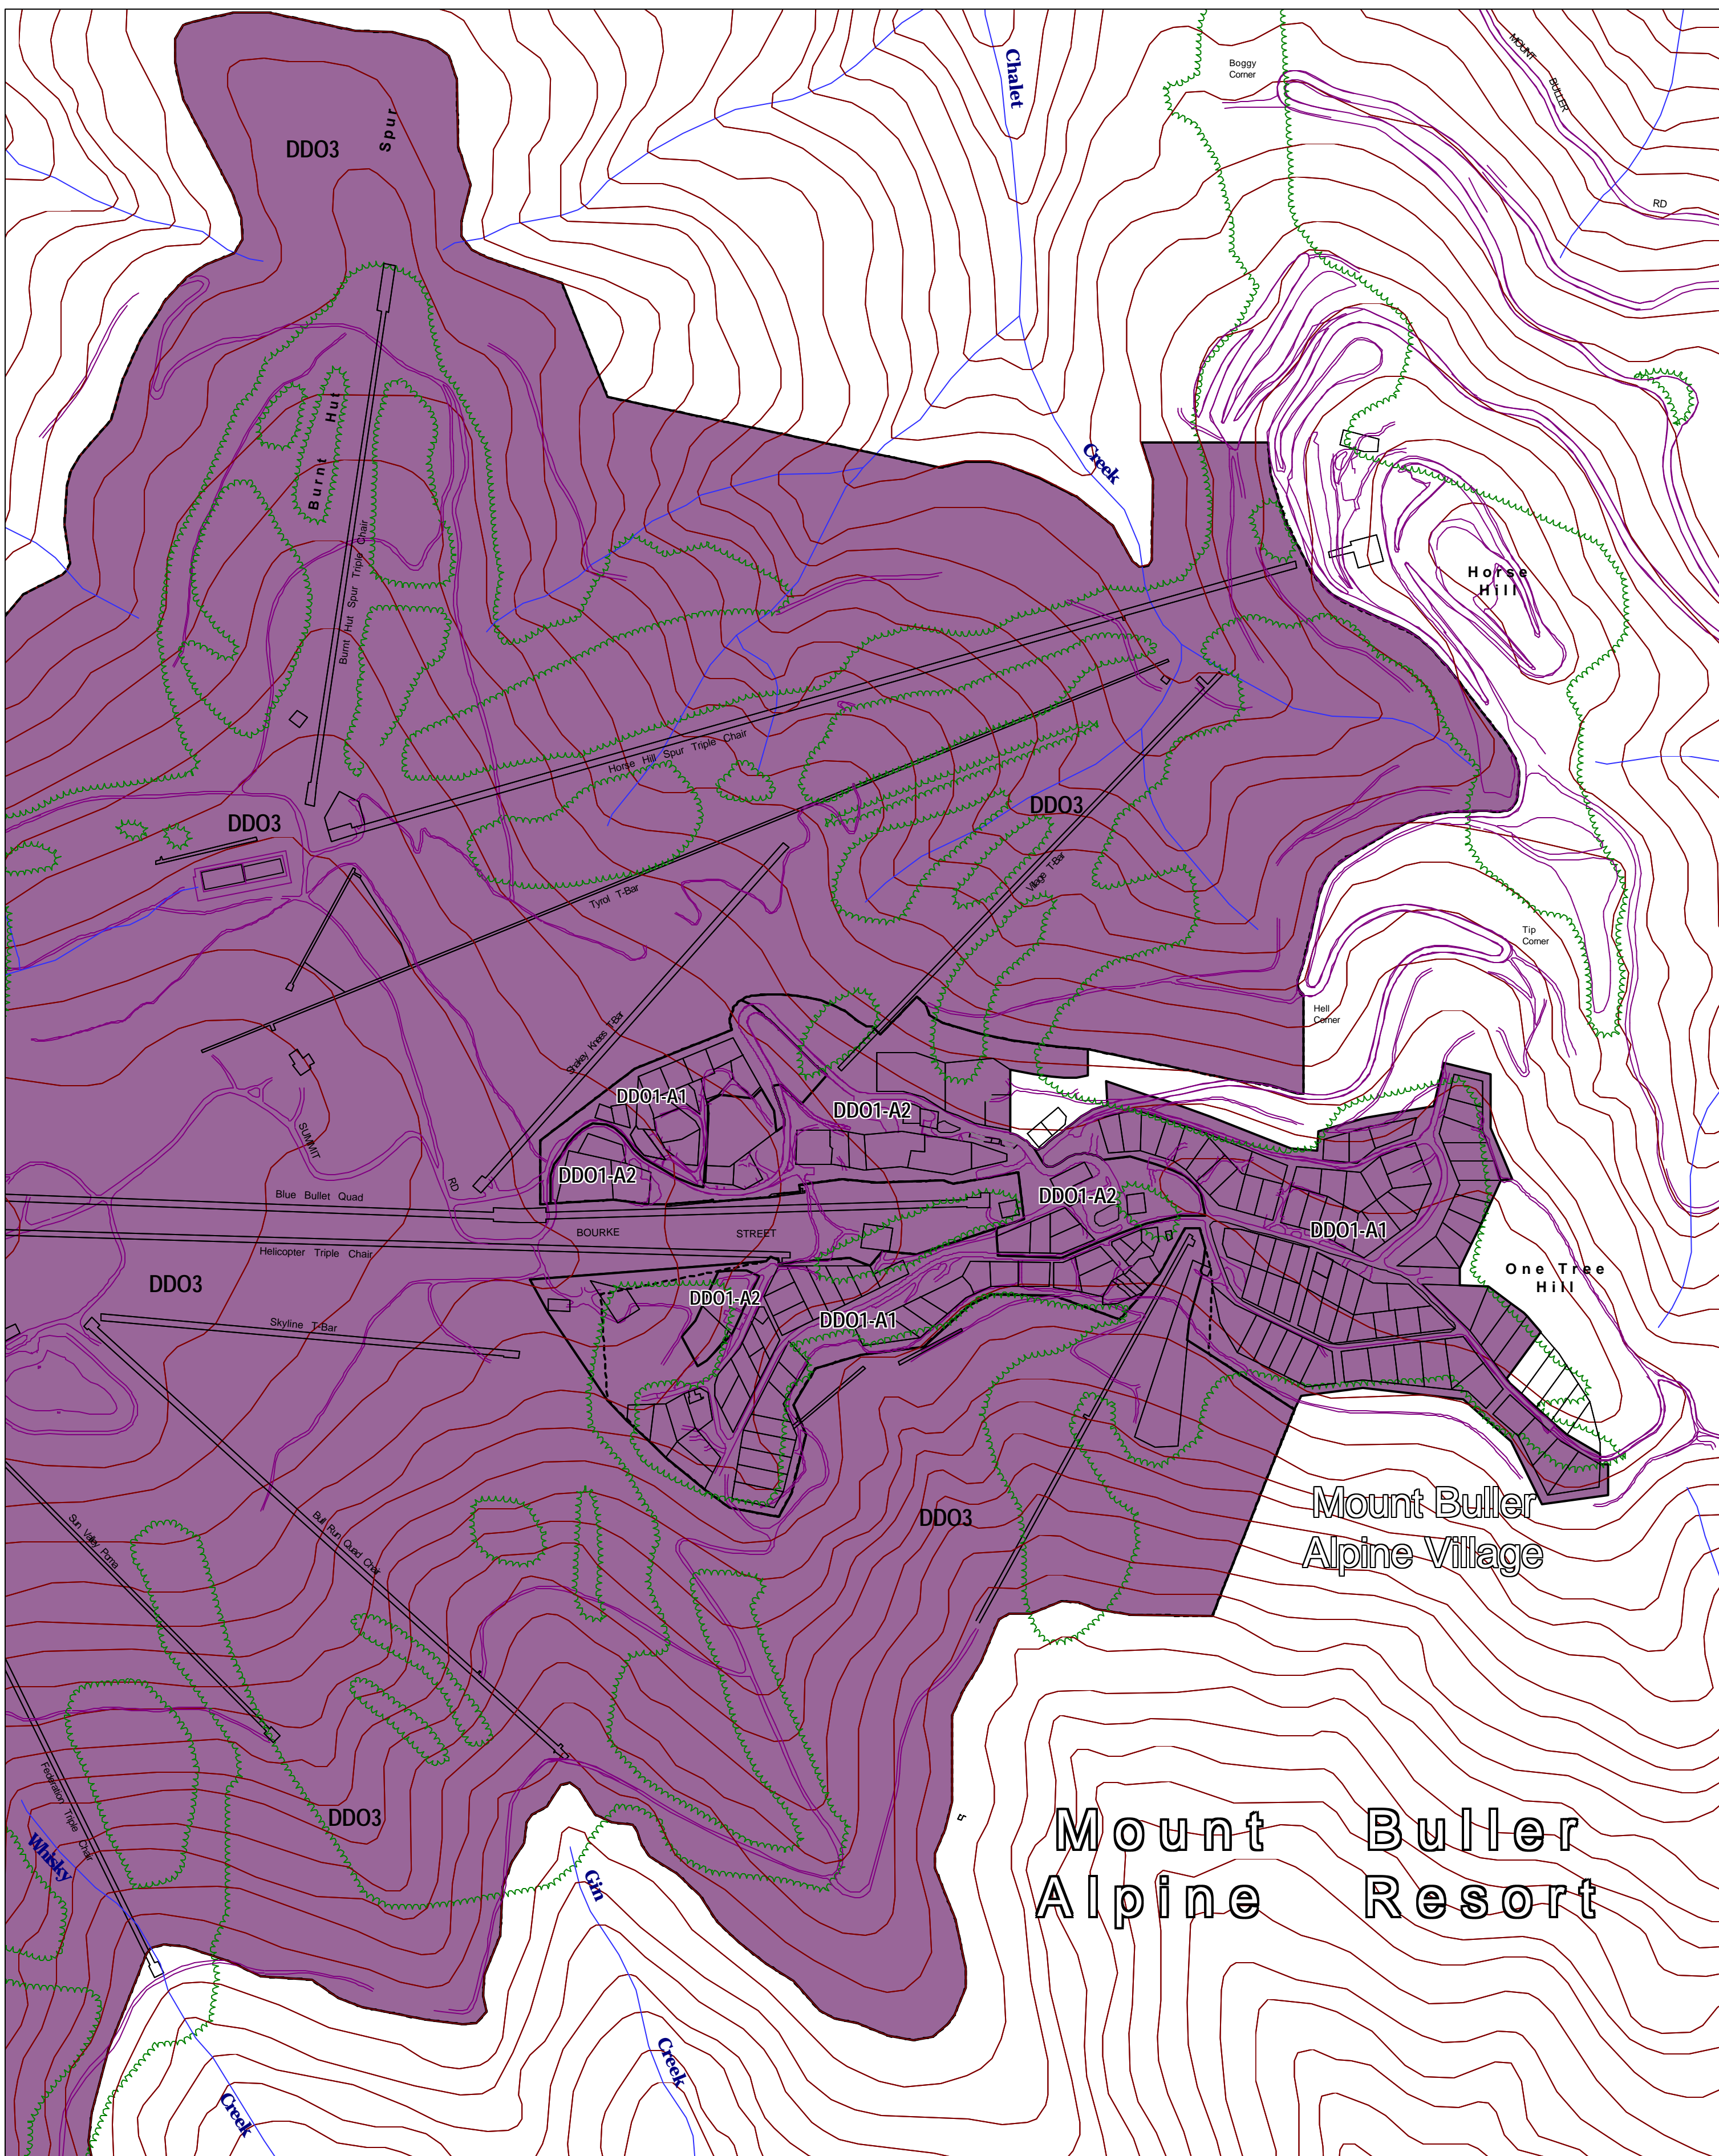

ALPINE RESORTS PLANNING SCHEME - LOCAL PROVISION

Overlays	
	Design And Development Overlay - Schedule 1 - Area 1
	Design And Development Overlay - Schedule 1 - Area 2
	Design And Development Overlay - Schedule 3

AUSTRALIAN MAP GRID ZONE 55

INDEX TO ADJOINING METRIC SERIES MAPS

Printed: 10/10/2007

AMENDMENT C15