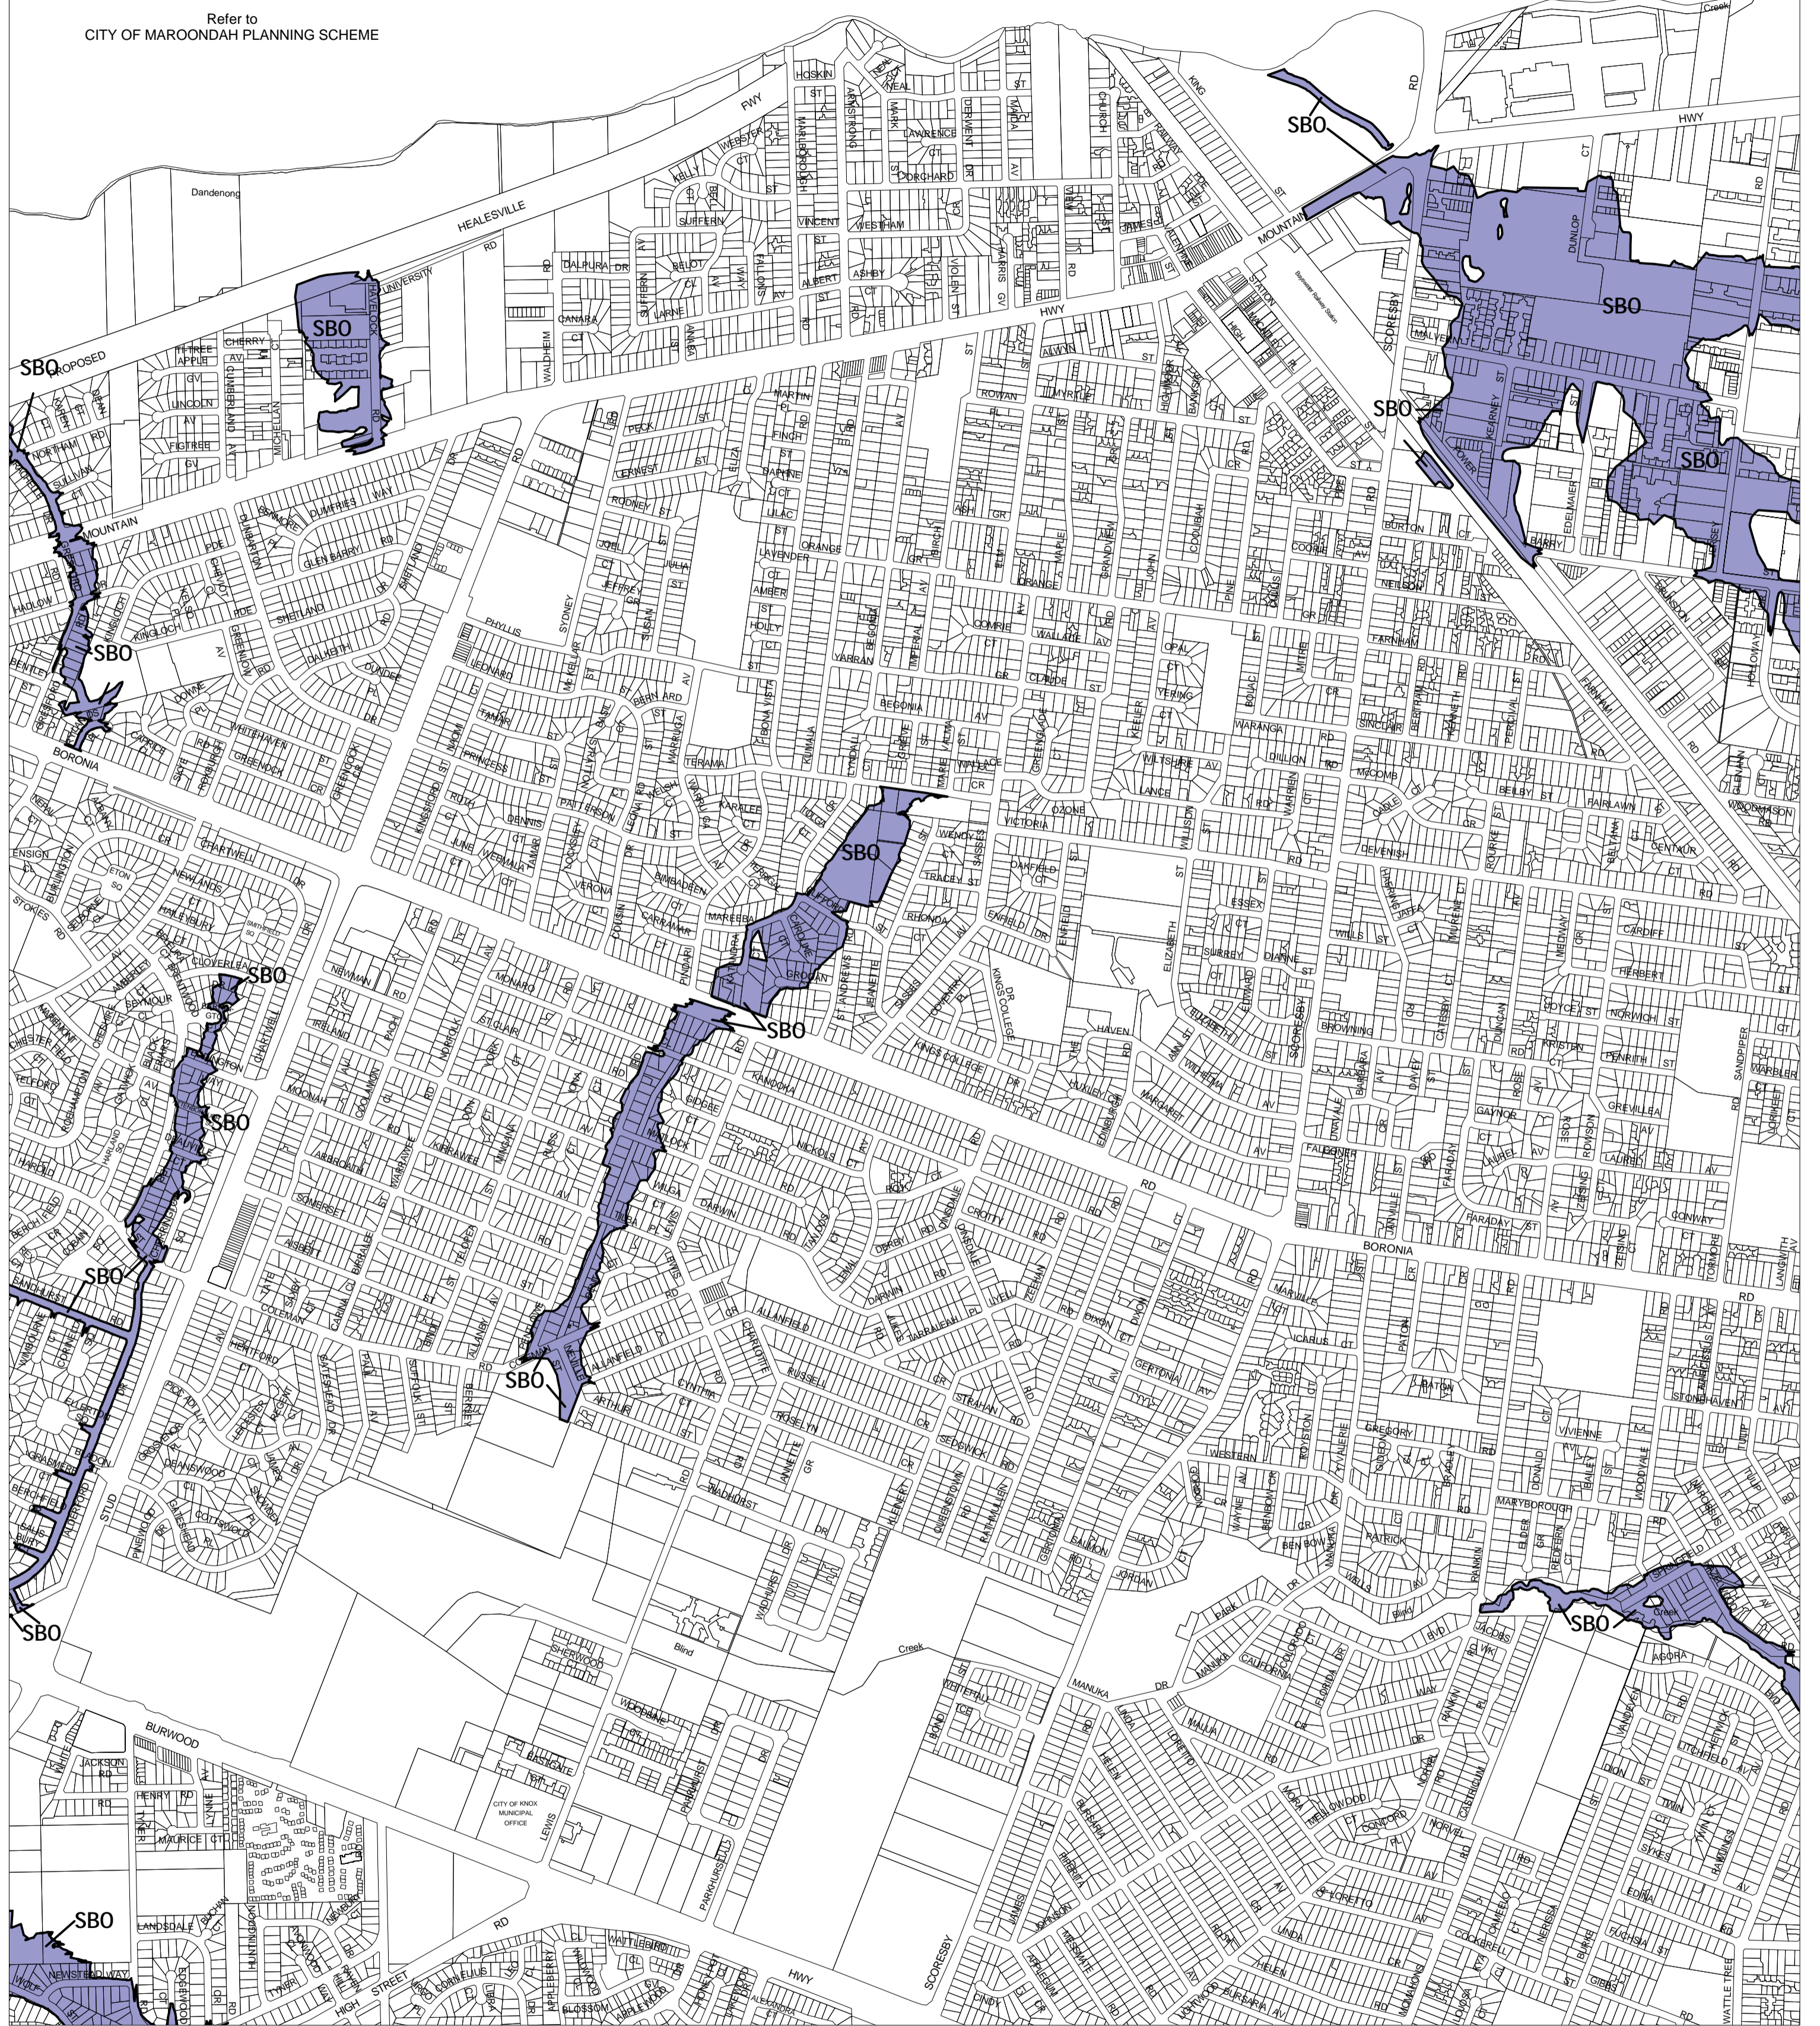

KNOX PLANNING SCHEME - LOCAL PROVISION

Refer to
CITY OF MAROONDAH PLANNING SCHEME

Refer to
CITY OF MAROONDAH PLANNING SCHEME

Overlays

SBO Special Building Overlay

200 0 200 400 600 800 1000 m

AUSTRALIAN MAP GRID ZONE 55

INDEX TO ADJOINING METRIC SERIES MAP

Victoria
The Place To Be

Printed: 17/8/2007

AMENDMENT C21

SPECIAL BUILDING OVERLAY

MAP No 2SBO