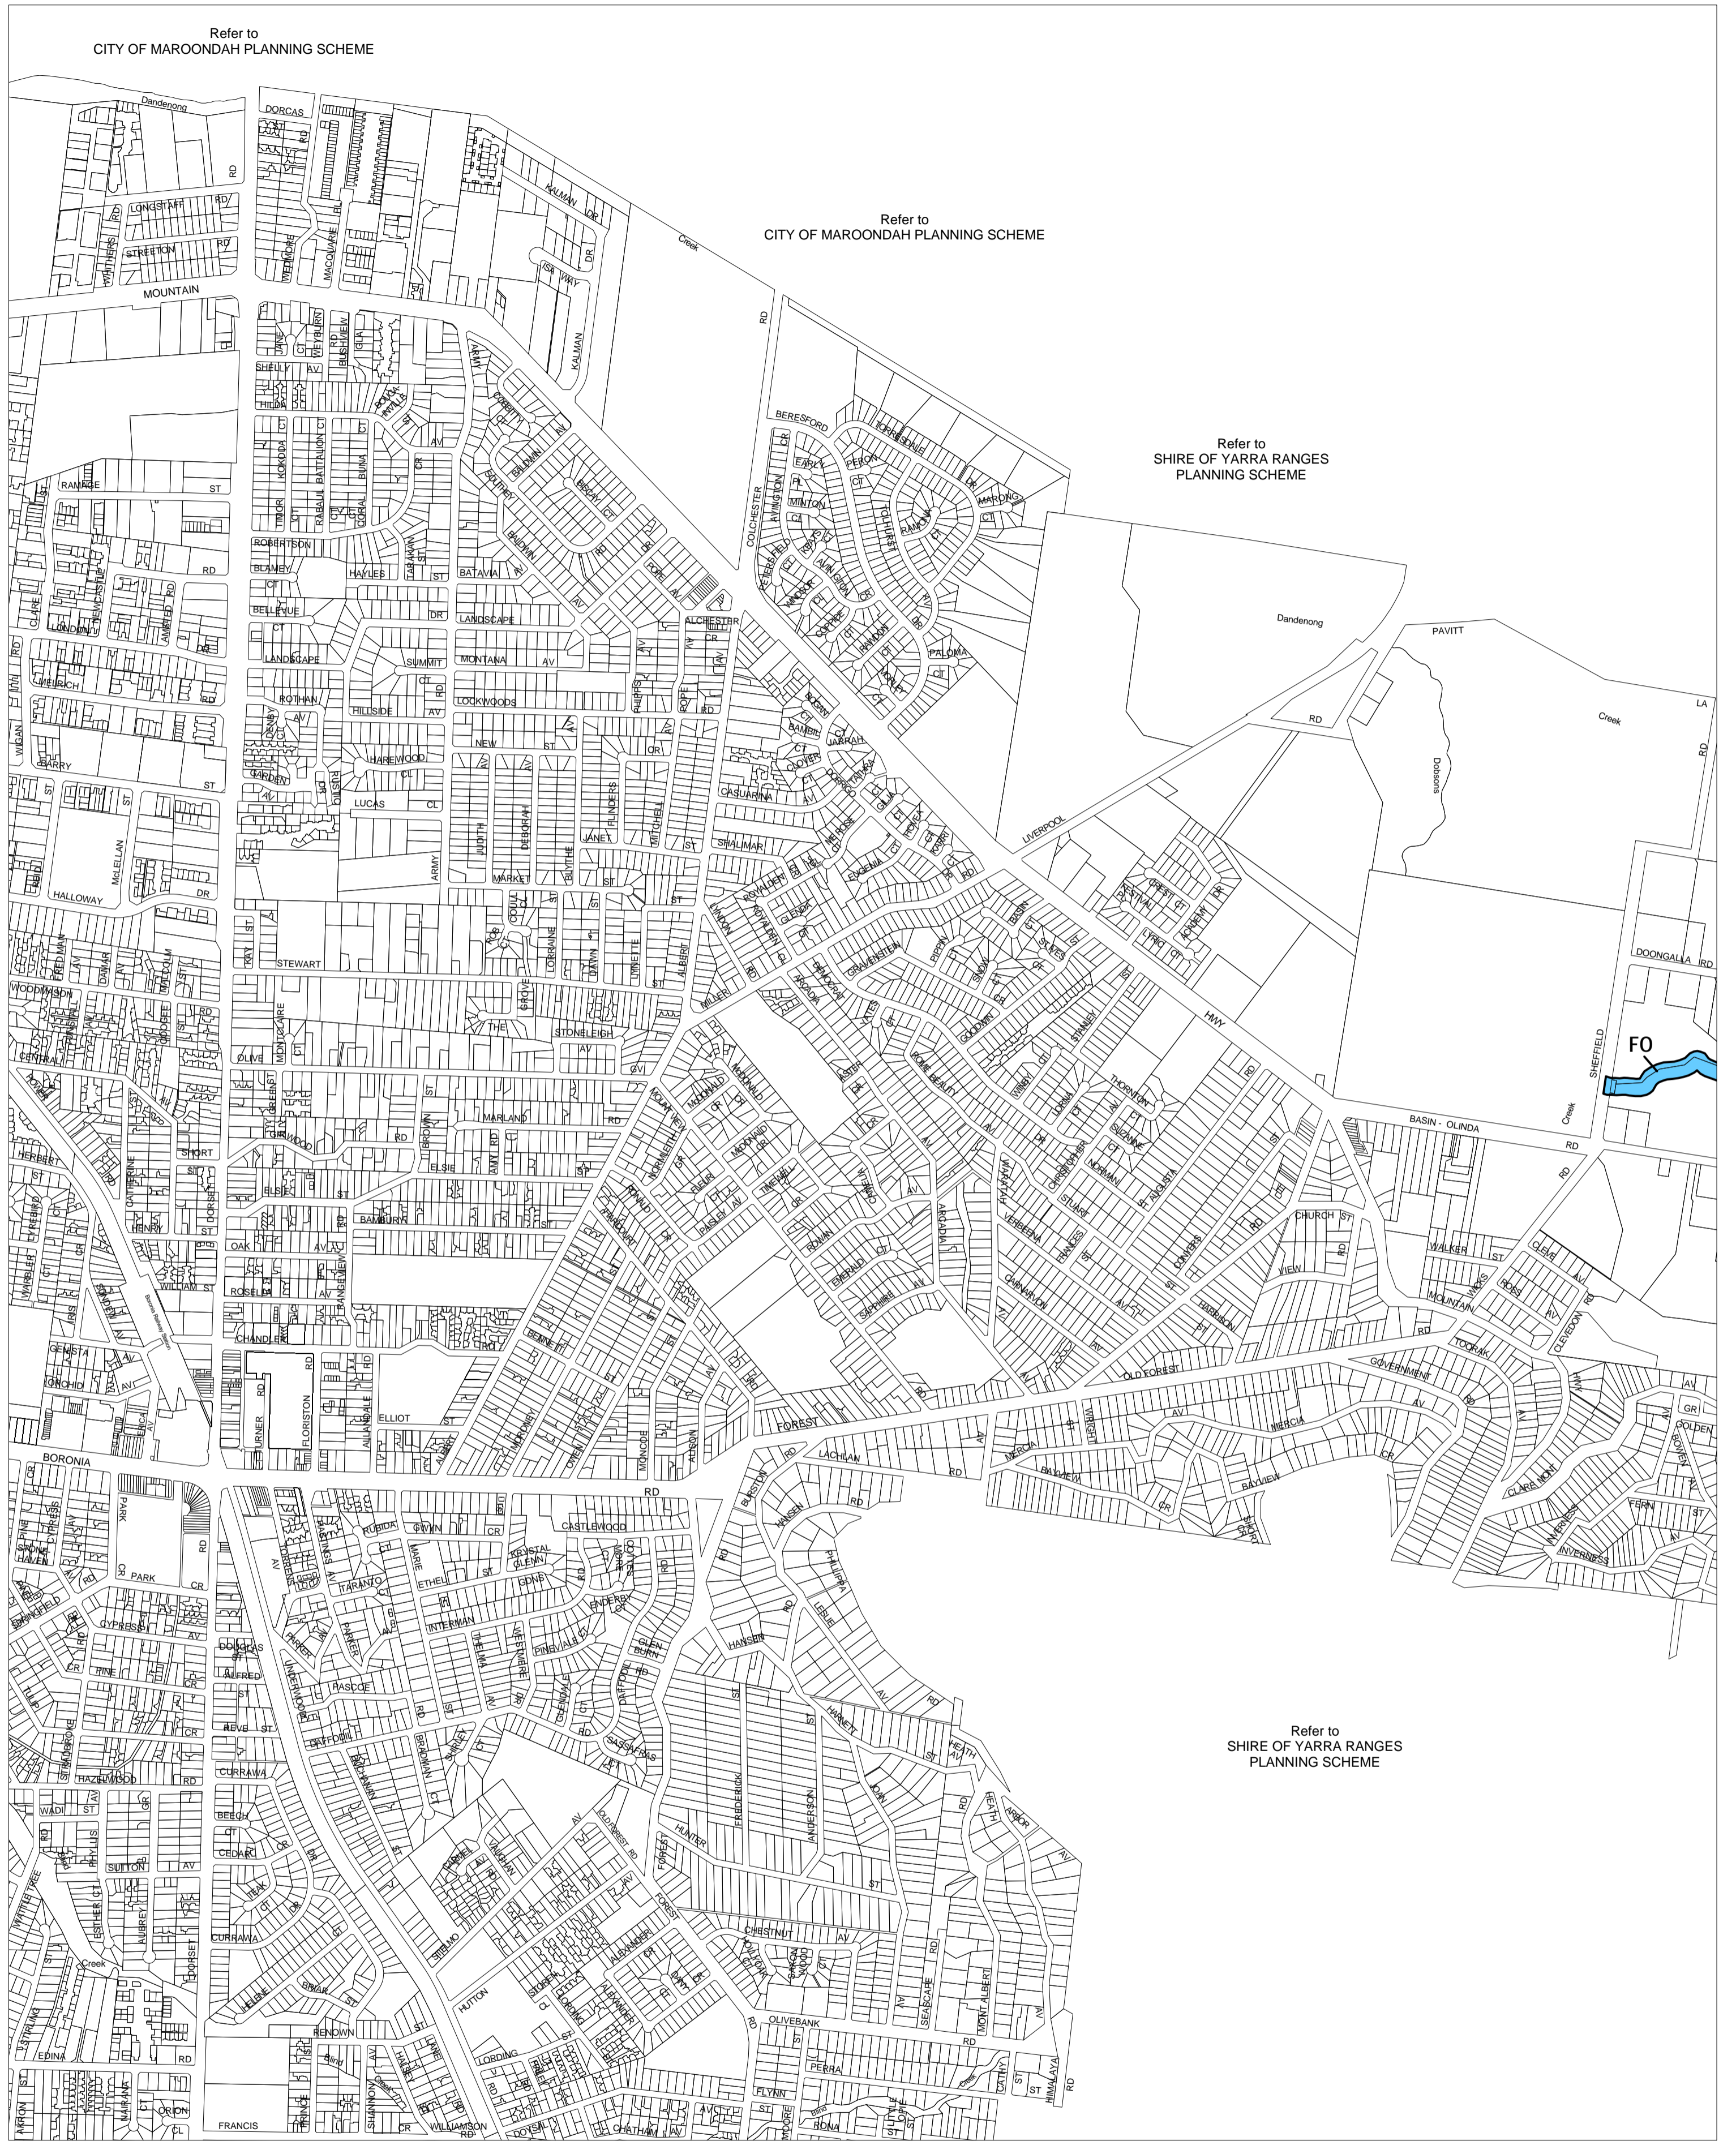

KNOX PLANNING SCHEME - LOCAL PROVISION

Refer to
CITY OF MAROONDAH PLANNING SCHEME

Refer to
CITY OF MAROONDAH PLANNING SCHEME

Refer to
SHIRE OF YARRA RANGES
PLANNING SCHEME

Refer to
SHIRE OF YARRA RANGES
PLANNING SCHEME

Overlays

- FD Floodway Overlay

AUSTRALIAN MAP GRID ZONE 55

Printed: 17/8/2007