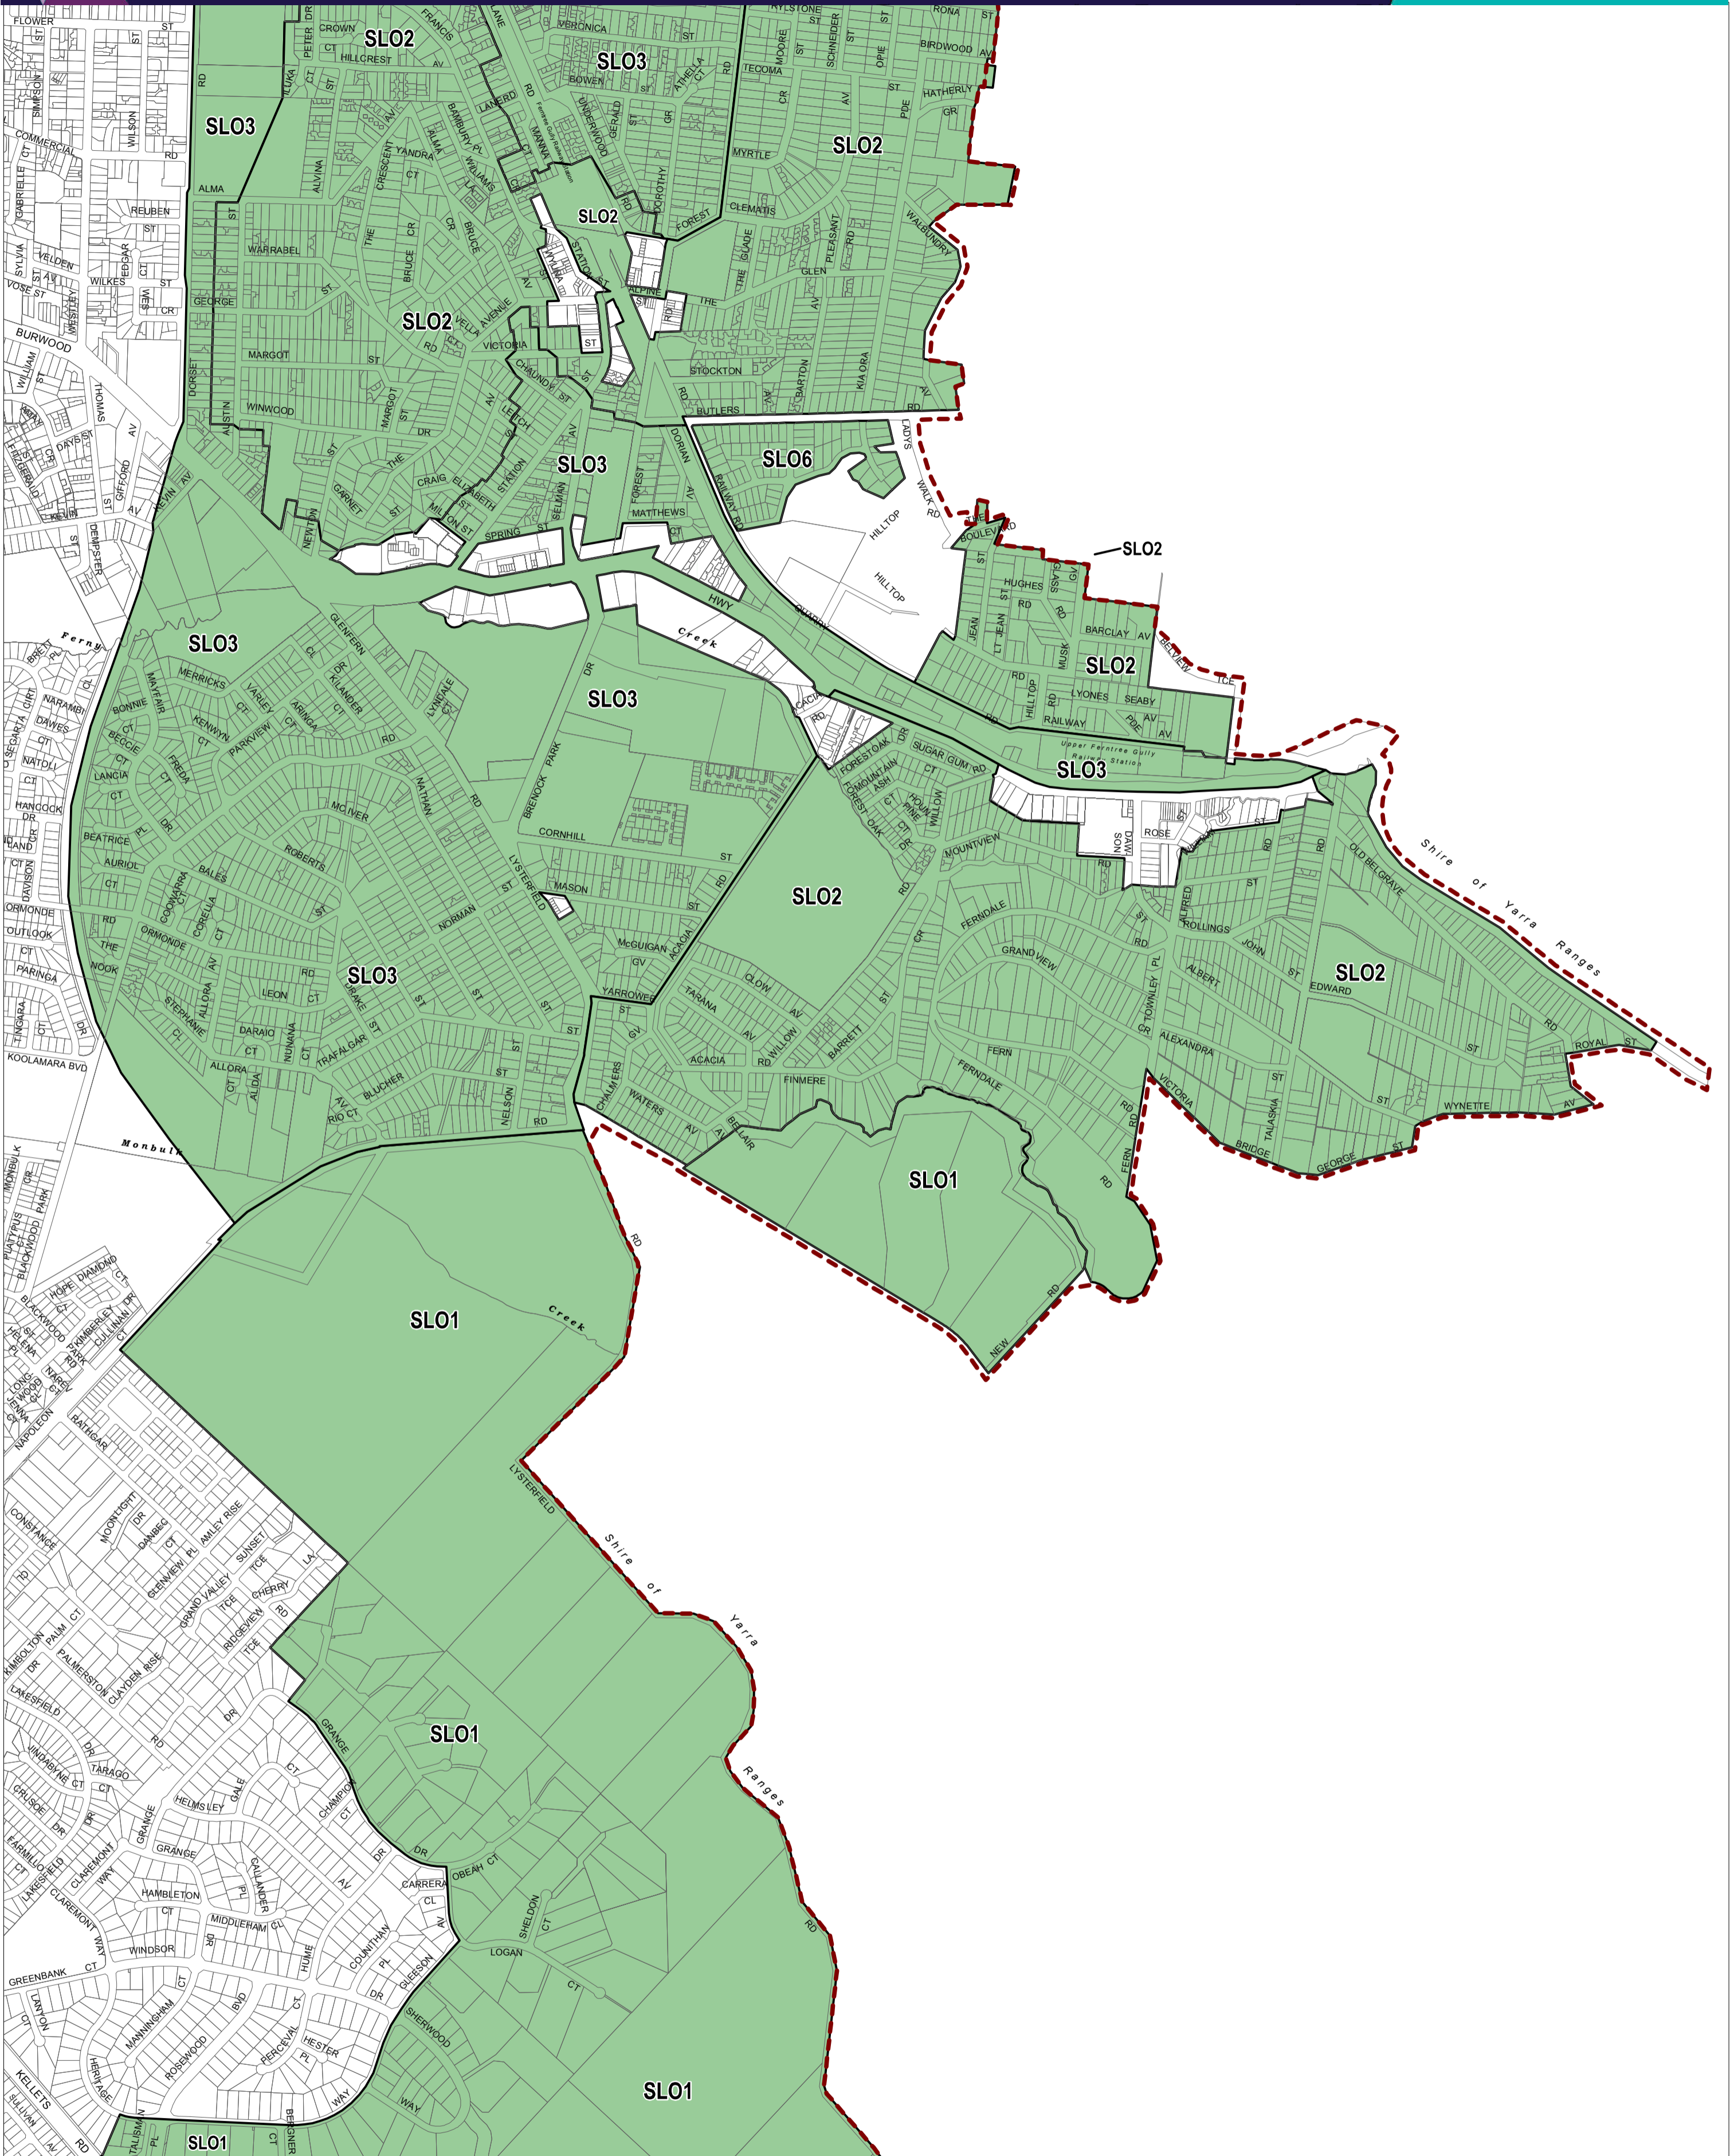

KNOX PLANNING SCHEME - LOCAL PROVISION

1. **Overlays**
2. SLO1 Significant Landscape Overlay - Schedule 1
   - SLO2 Significant Landscape Overlay - Schedule 2
   - SLO3 Significant Landscape Overlay - Schedule 3
   - SLO6 Significant Landscape Overlay - Schedule 6

Municipal Boundary (if shown)

500 0 500 m
AUSTRALIAN MAP GRID ZONE 55

PREPARED BY: Planning Mapping Services

Printed: 11/12/2017

AMENDMENT C150

Environment, Land, Water and Planning