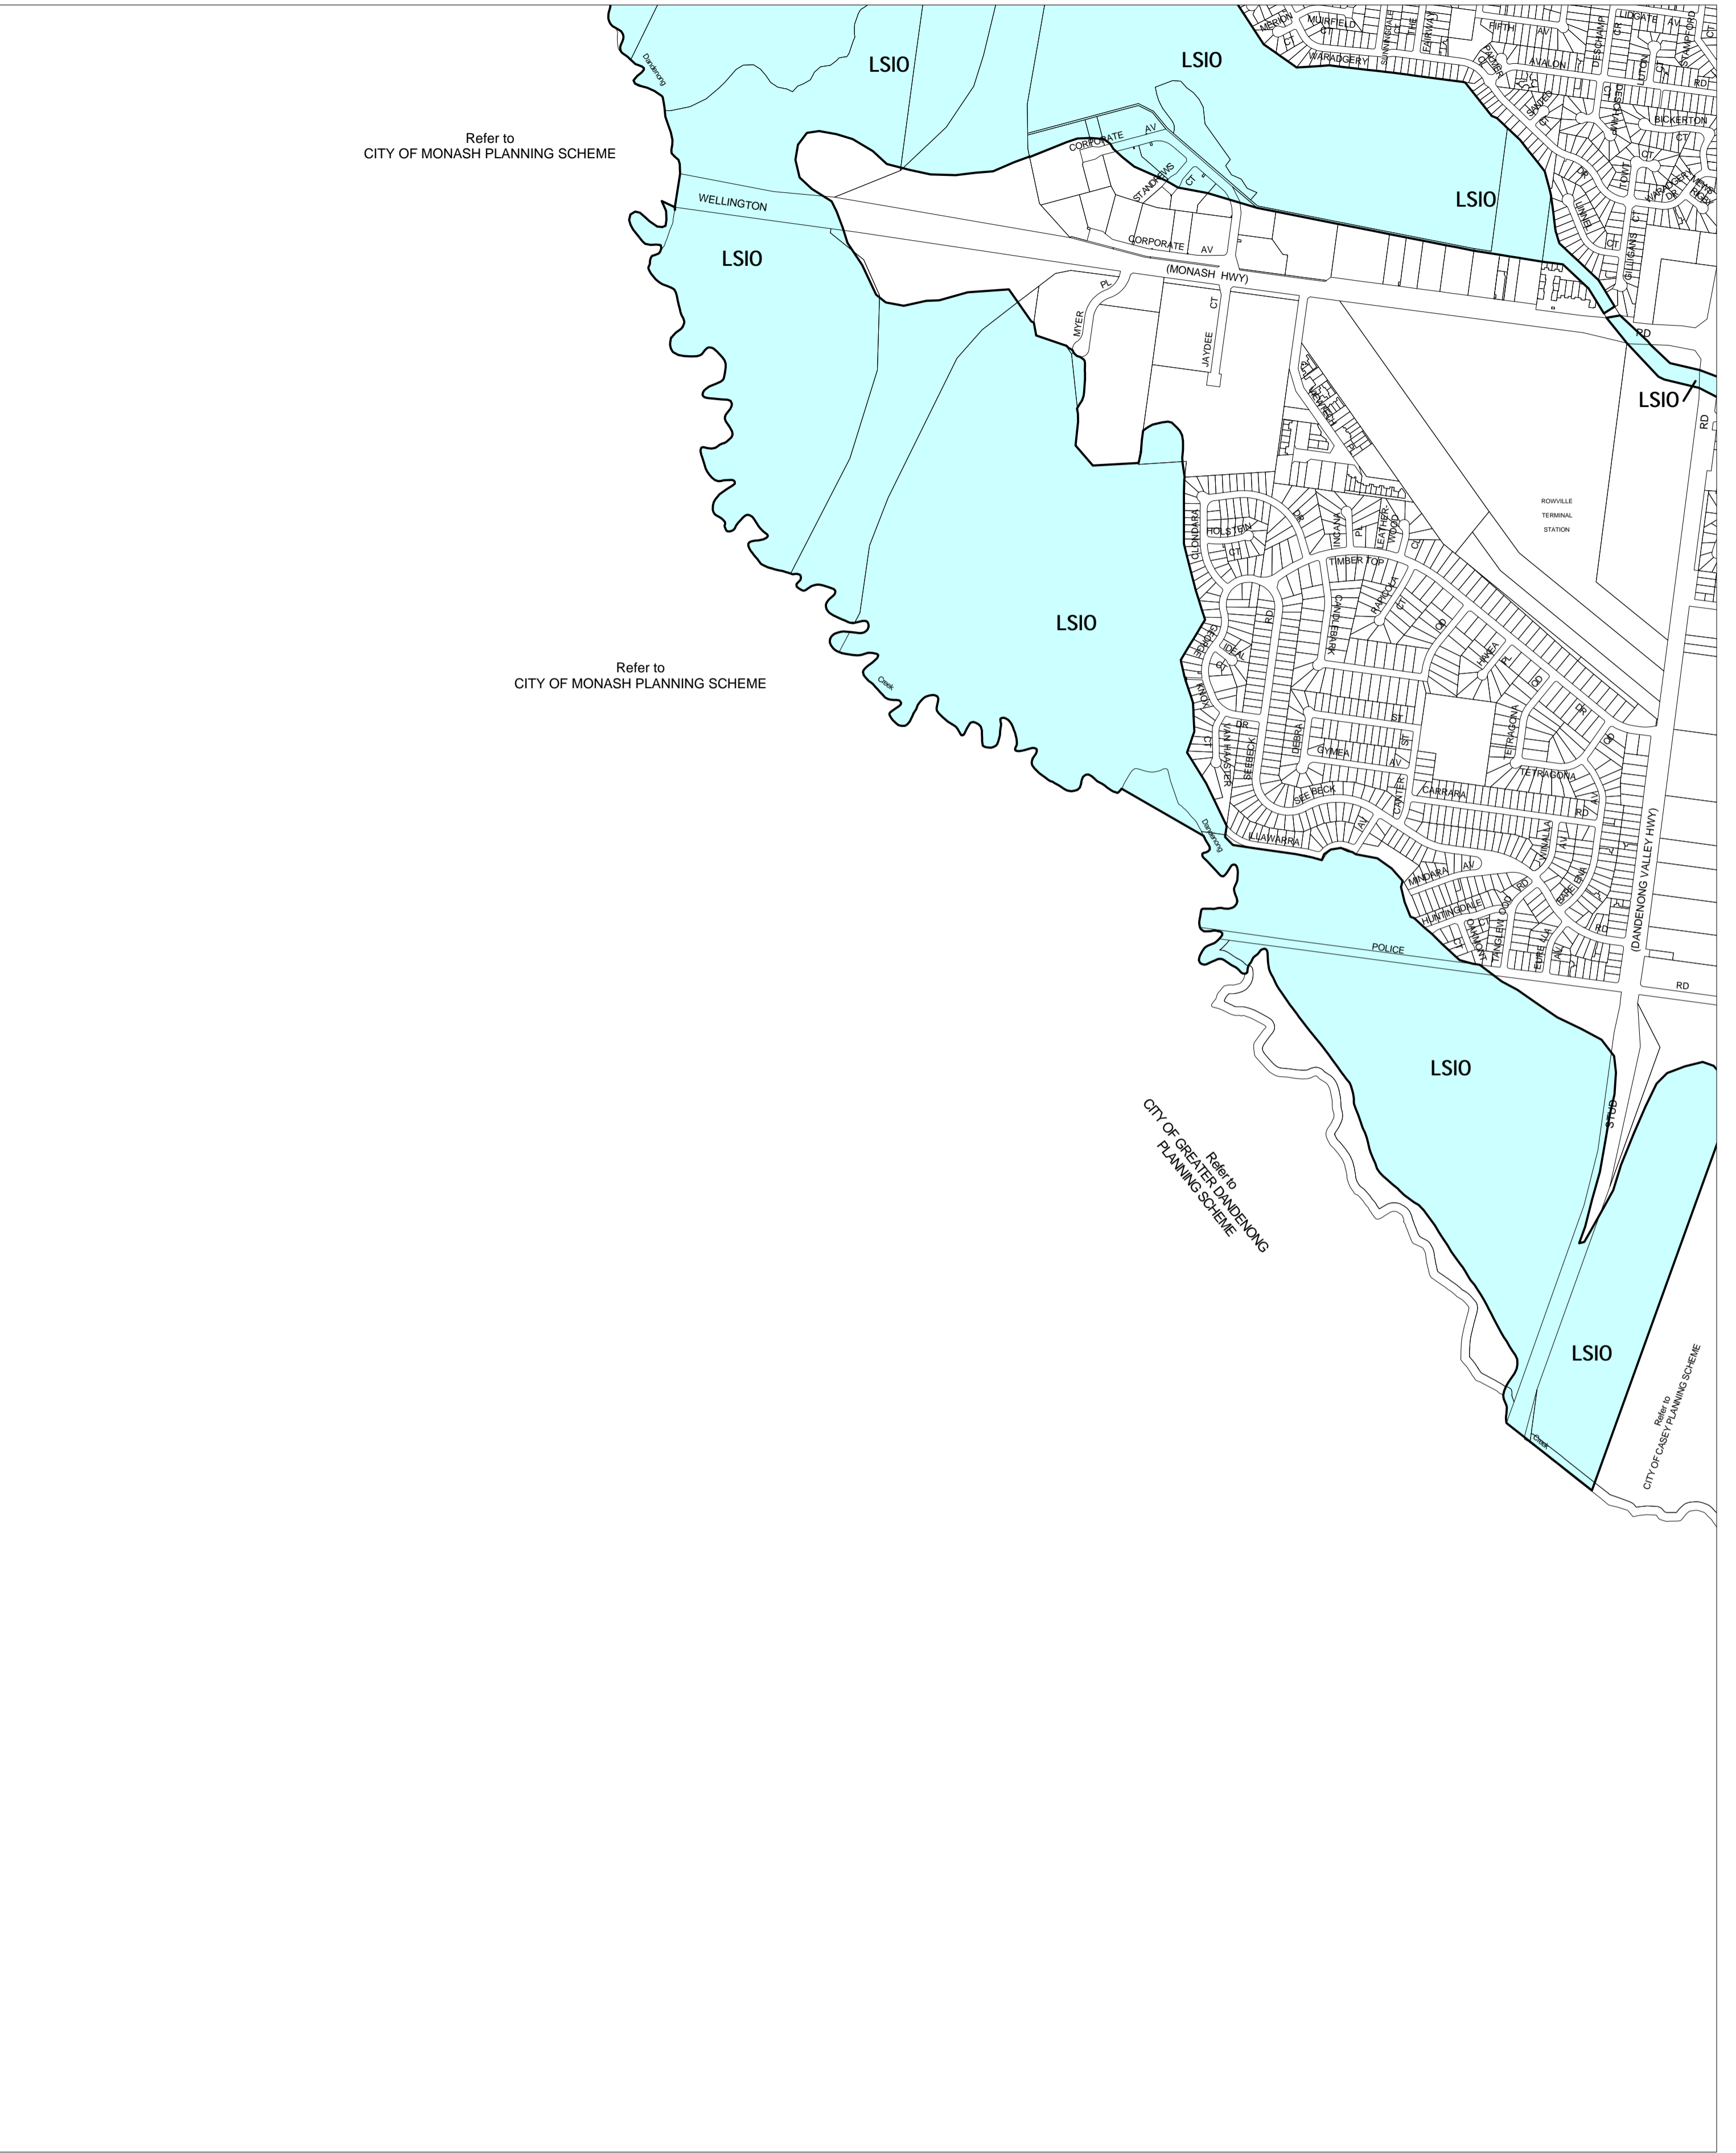

KNOX PLANNING SCHEME - LOCAL PROVISION

Overlays

LSIO Land Subject To Inundation Overlay

Printed: 17/8/2007

AMENDMENT C21