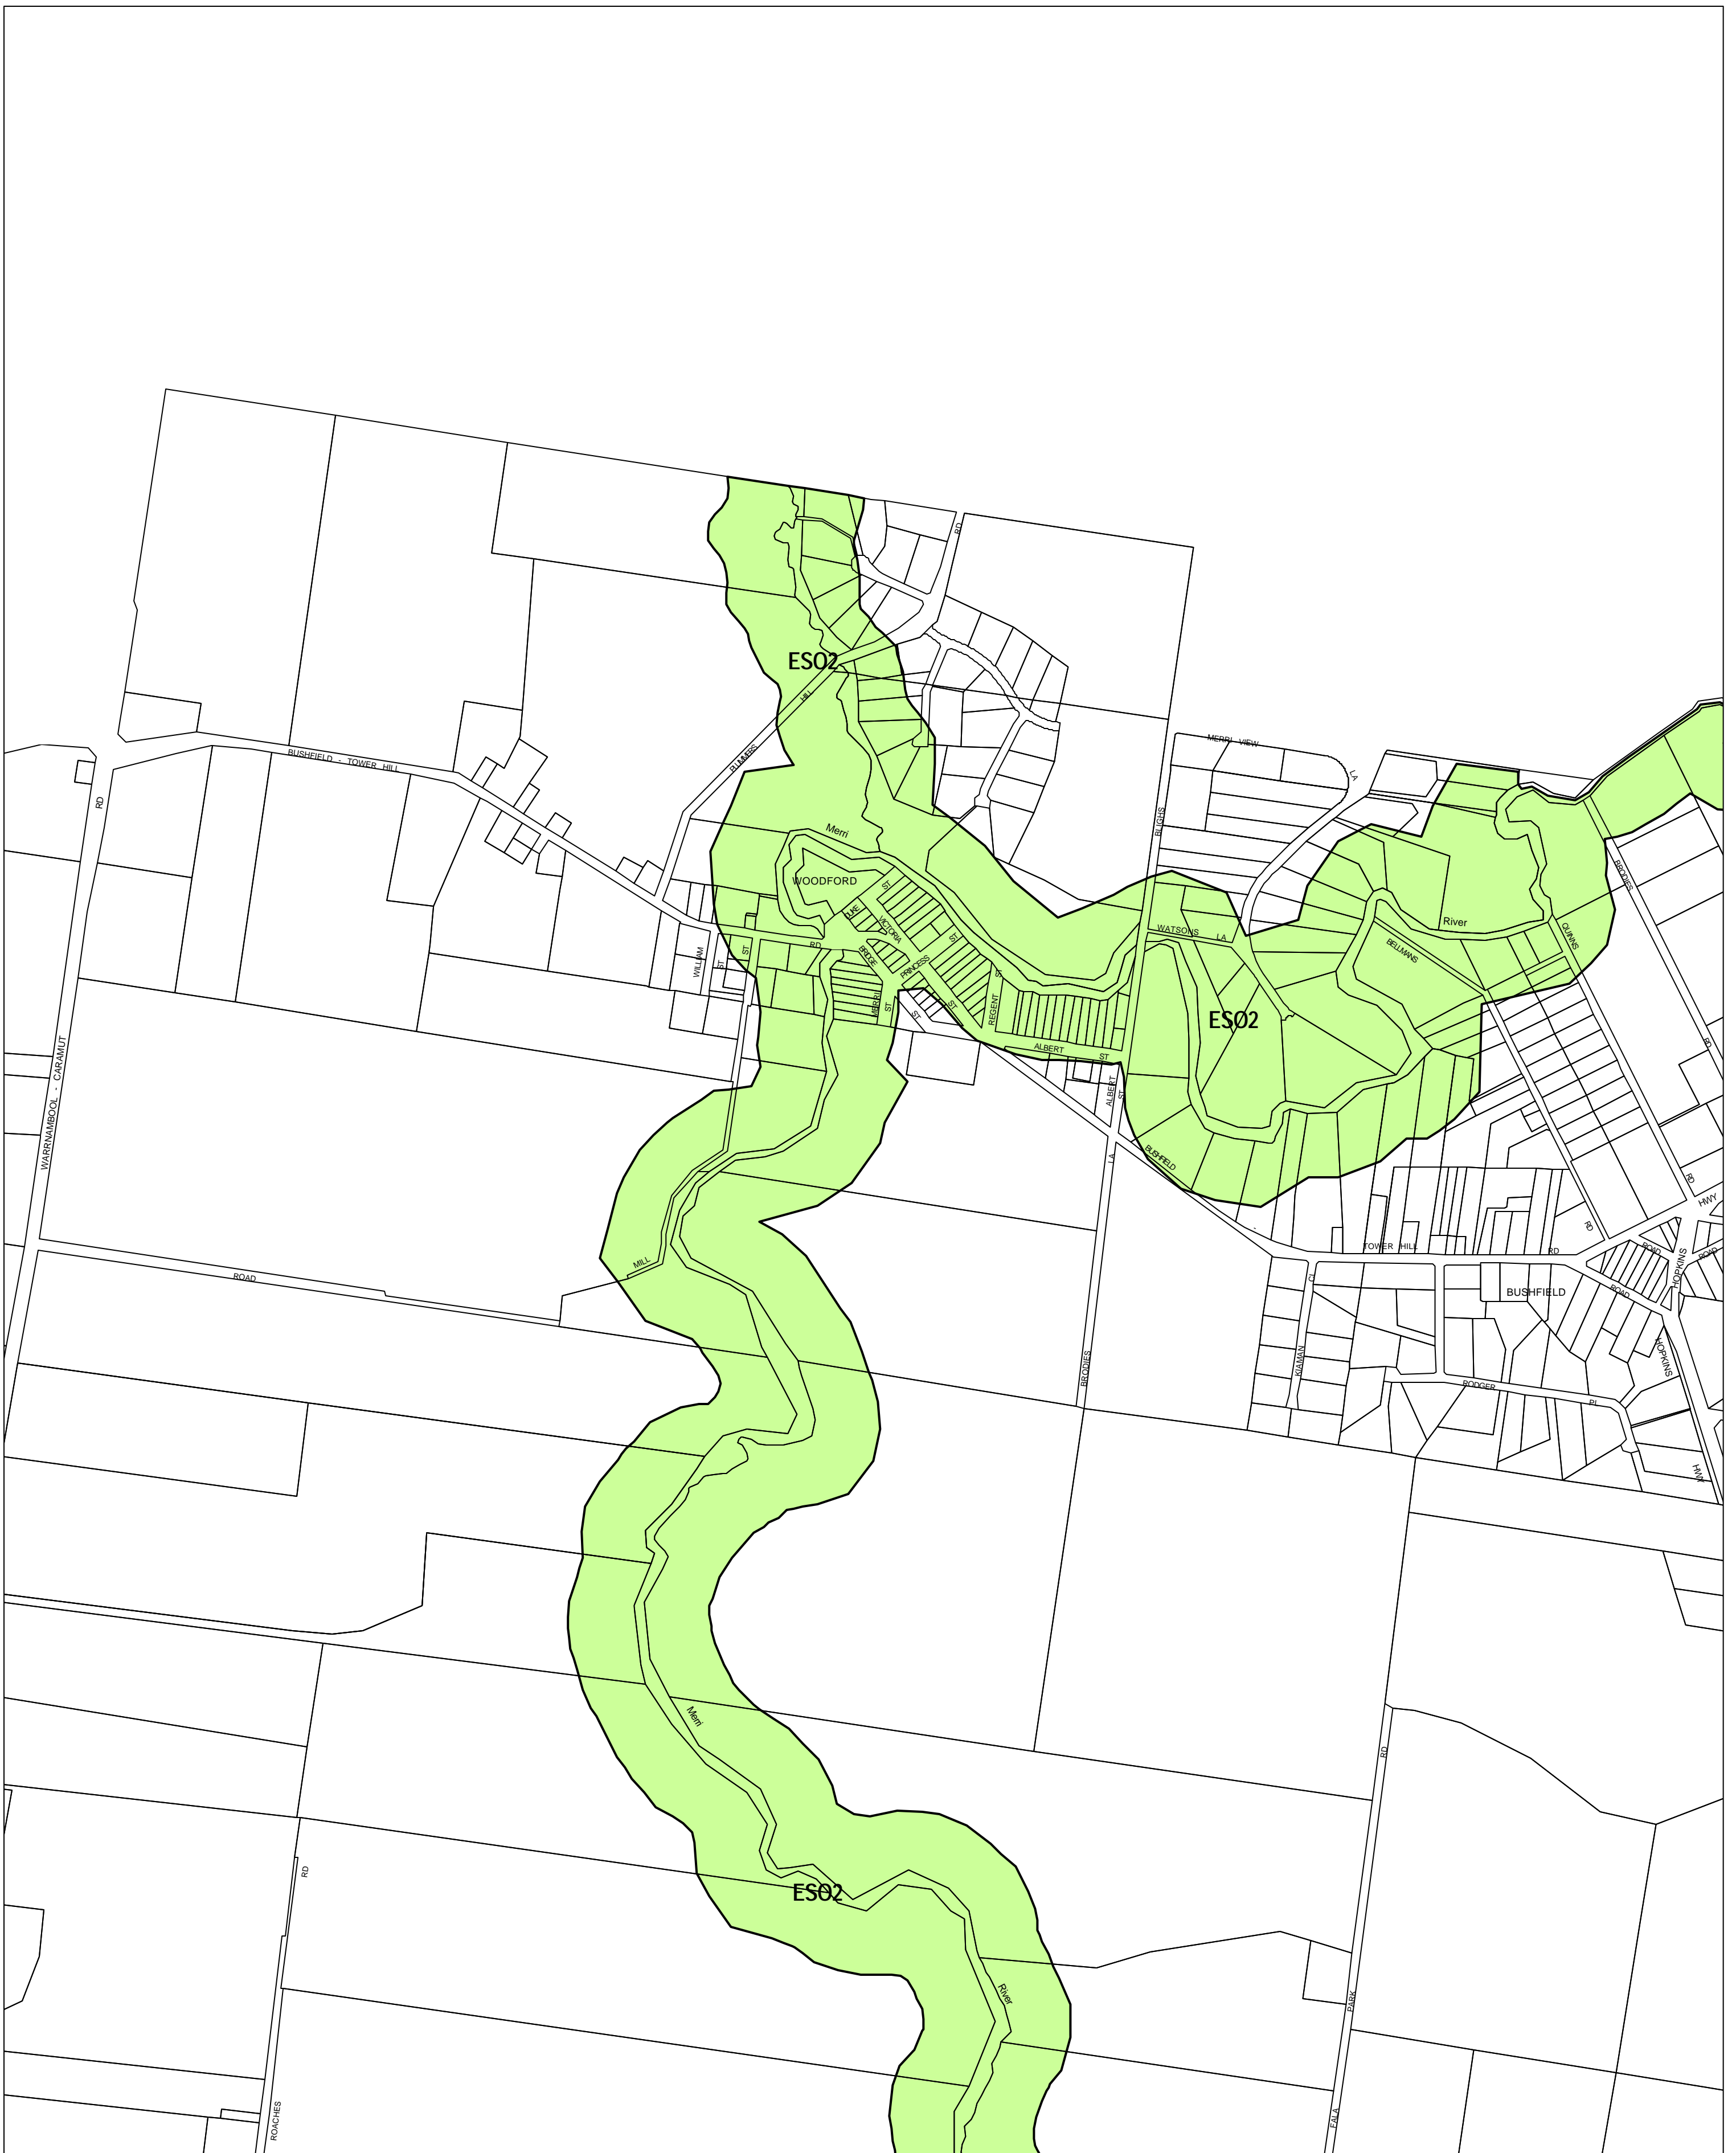

WARRNAMBOOL PLANNING SCHEME - LOCAL PROVISION

Overlays

- Environmental Significance Overlay - Schedule 2

AUSTRALIAN MAP GRID ZONE 54

Printed: 31/7/2007