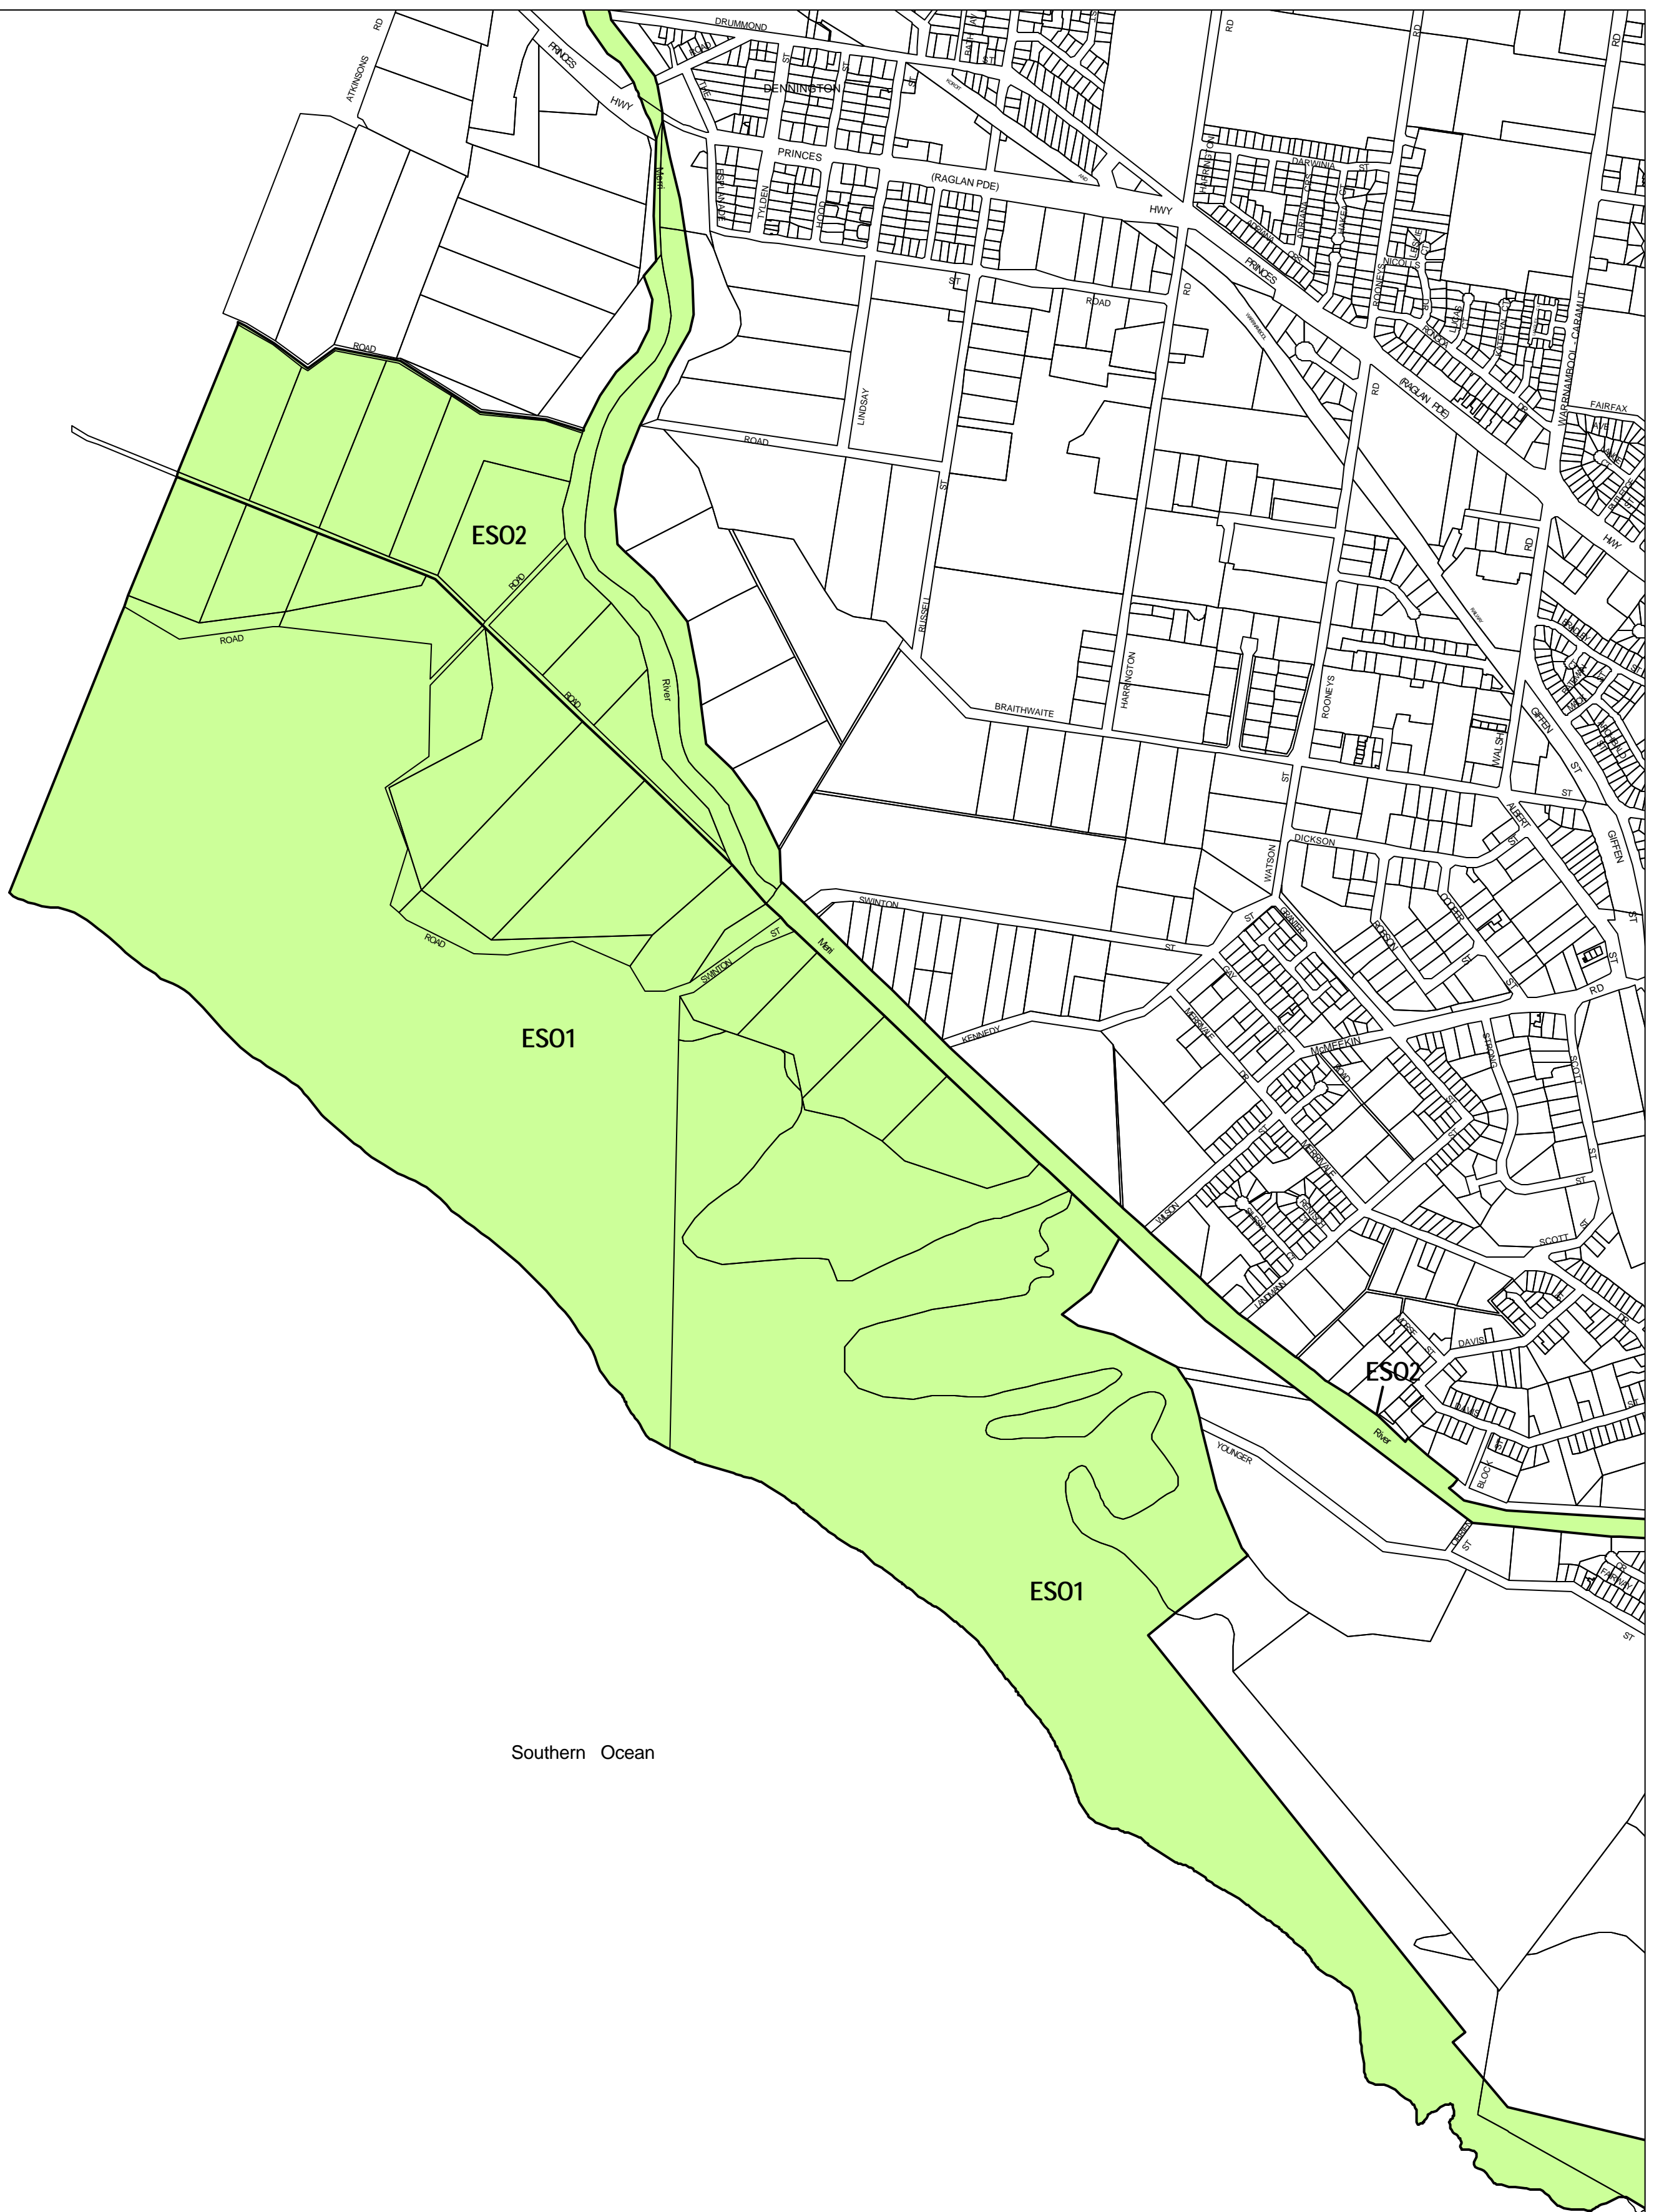

WARRNAMBOOL PLANNING SCHEME - LOCAL PROVISION