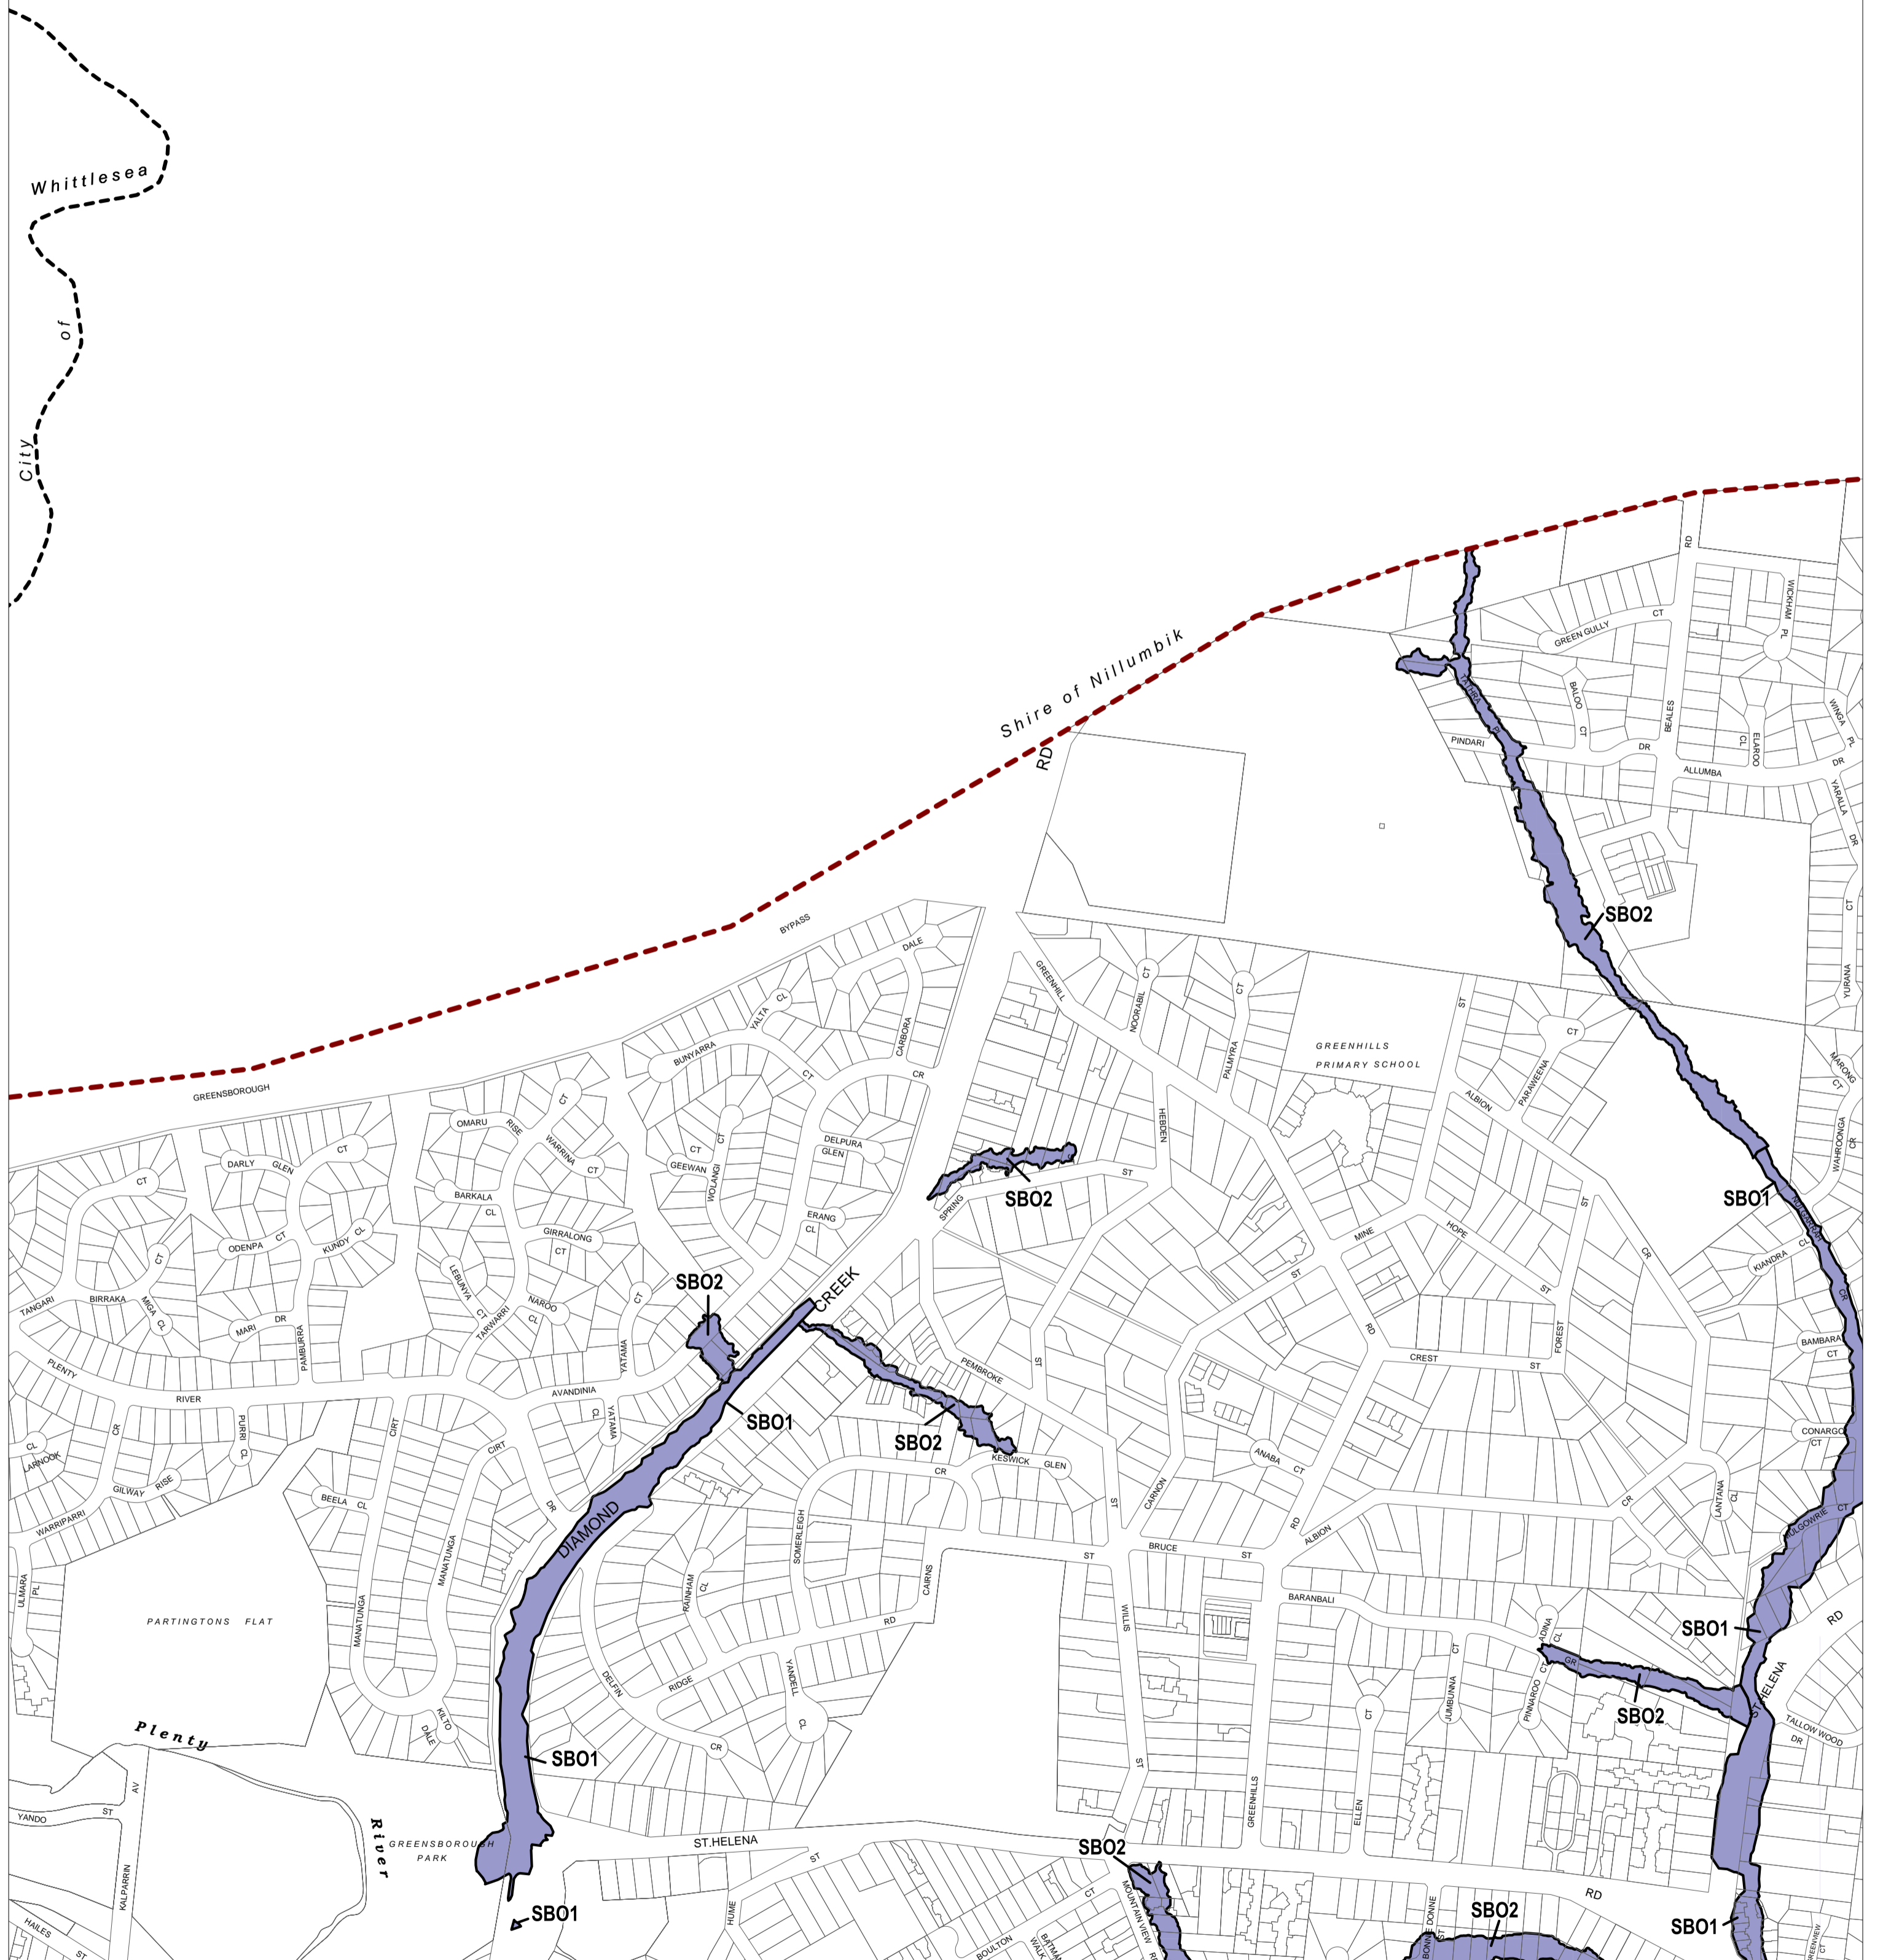

BANYULE PLANNING SCHEME - LOCAL PROVISION

Overlays

- SBO1 Special Building Overlay - Schedule 1
- SBO2 Special Building Overlay - Schedule 2

AUSTRALIAN MAP GRID ZONE 55
PREPARED BY: Planning Mapping Services

Printed: 26/2/2016

AMENDMENT C101