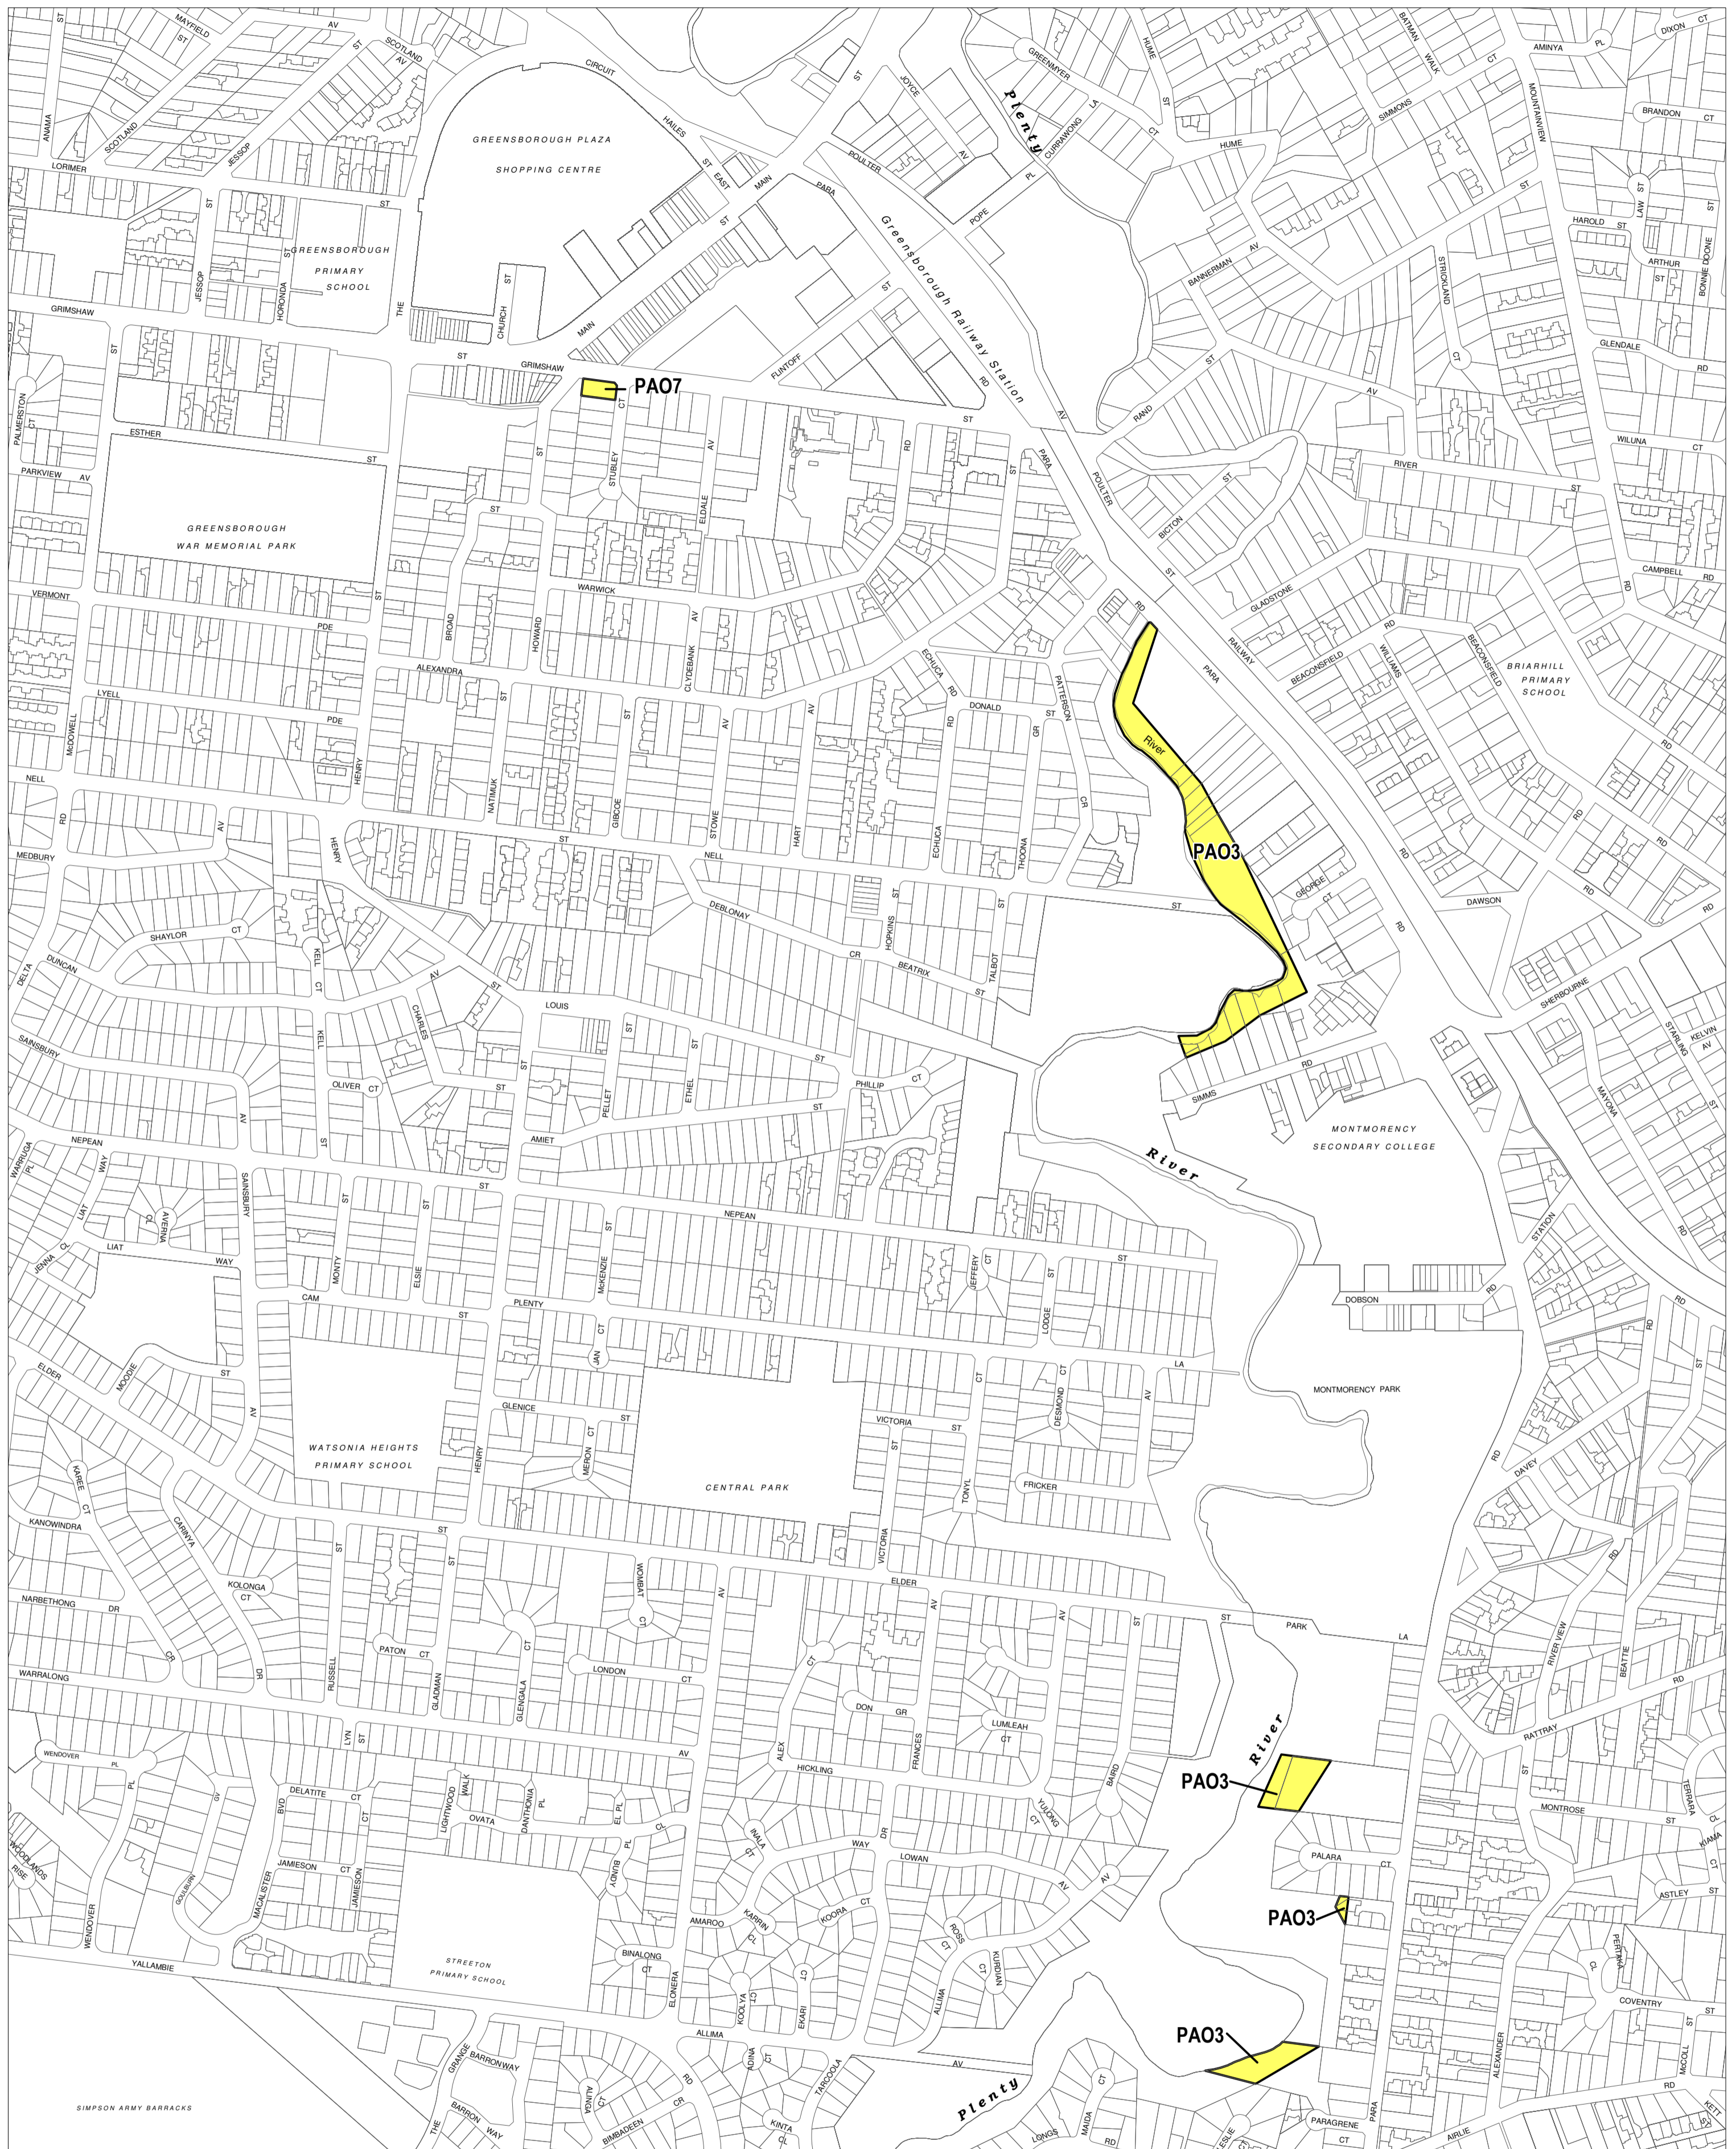

BANYULE PLANNING SCHEME - LOCAL PROVISION

Overlays

- Public Acquisition Overlay 3
- Public Acquisition Overlay 7

100 0 100 200 300 400 500 m
AUSTRALIAN MAP GRID ZONE 55

INDEX TO ADJOINING METRIC SERIES MAP

1	2	3	4
5	6	7	8
9	10	11	12
13	14	15	16
17	18	19	20

Printed: 11/2/2013

AMENDMENT C82