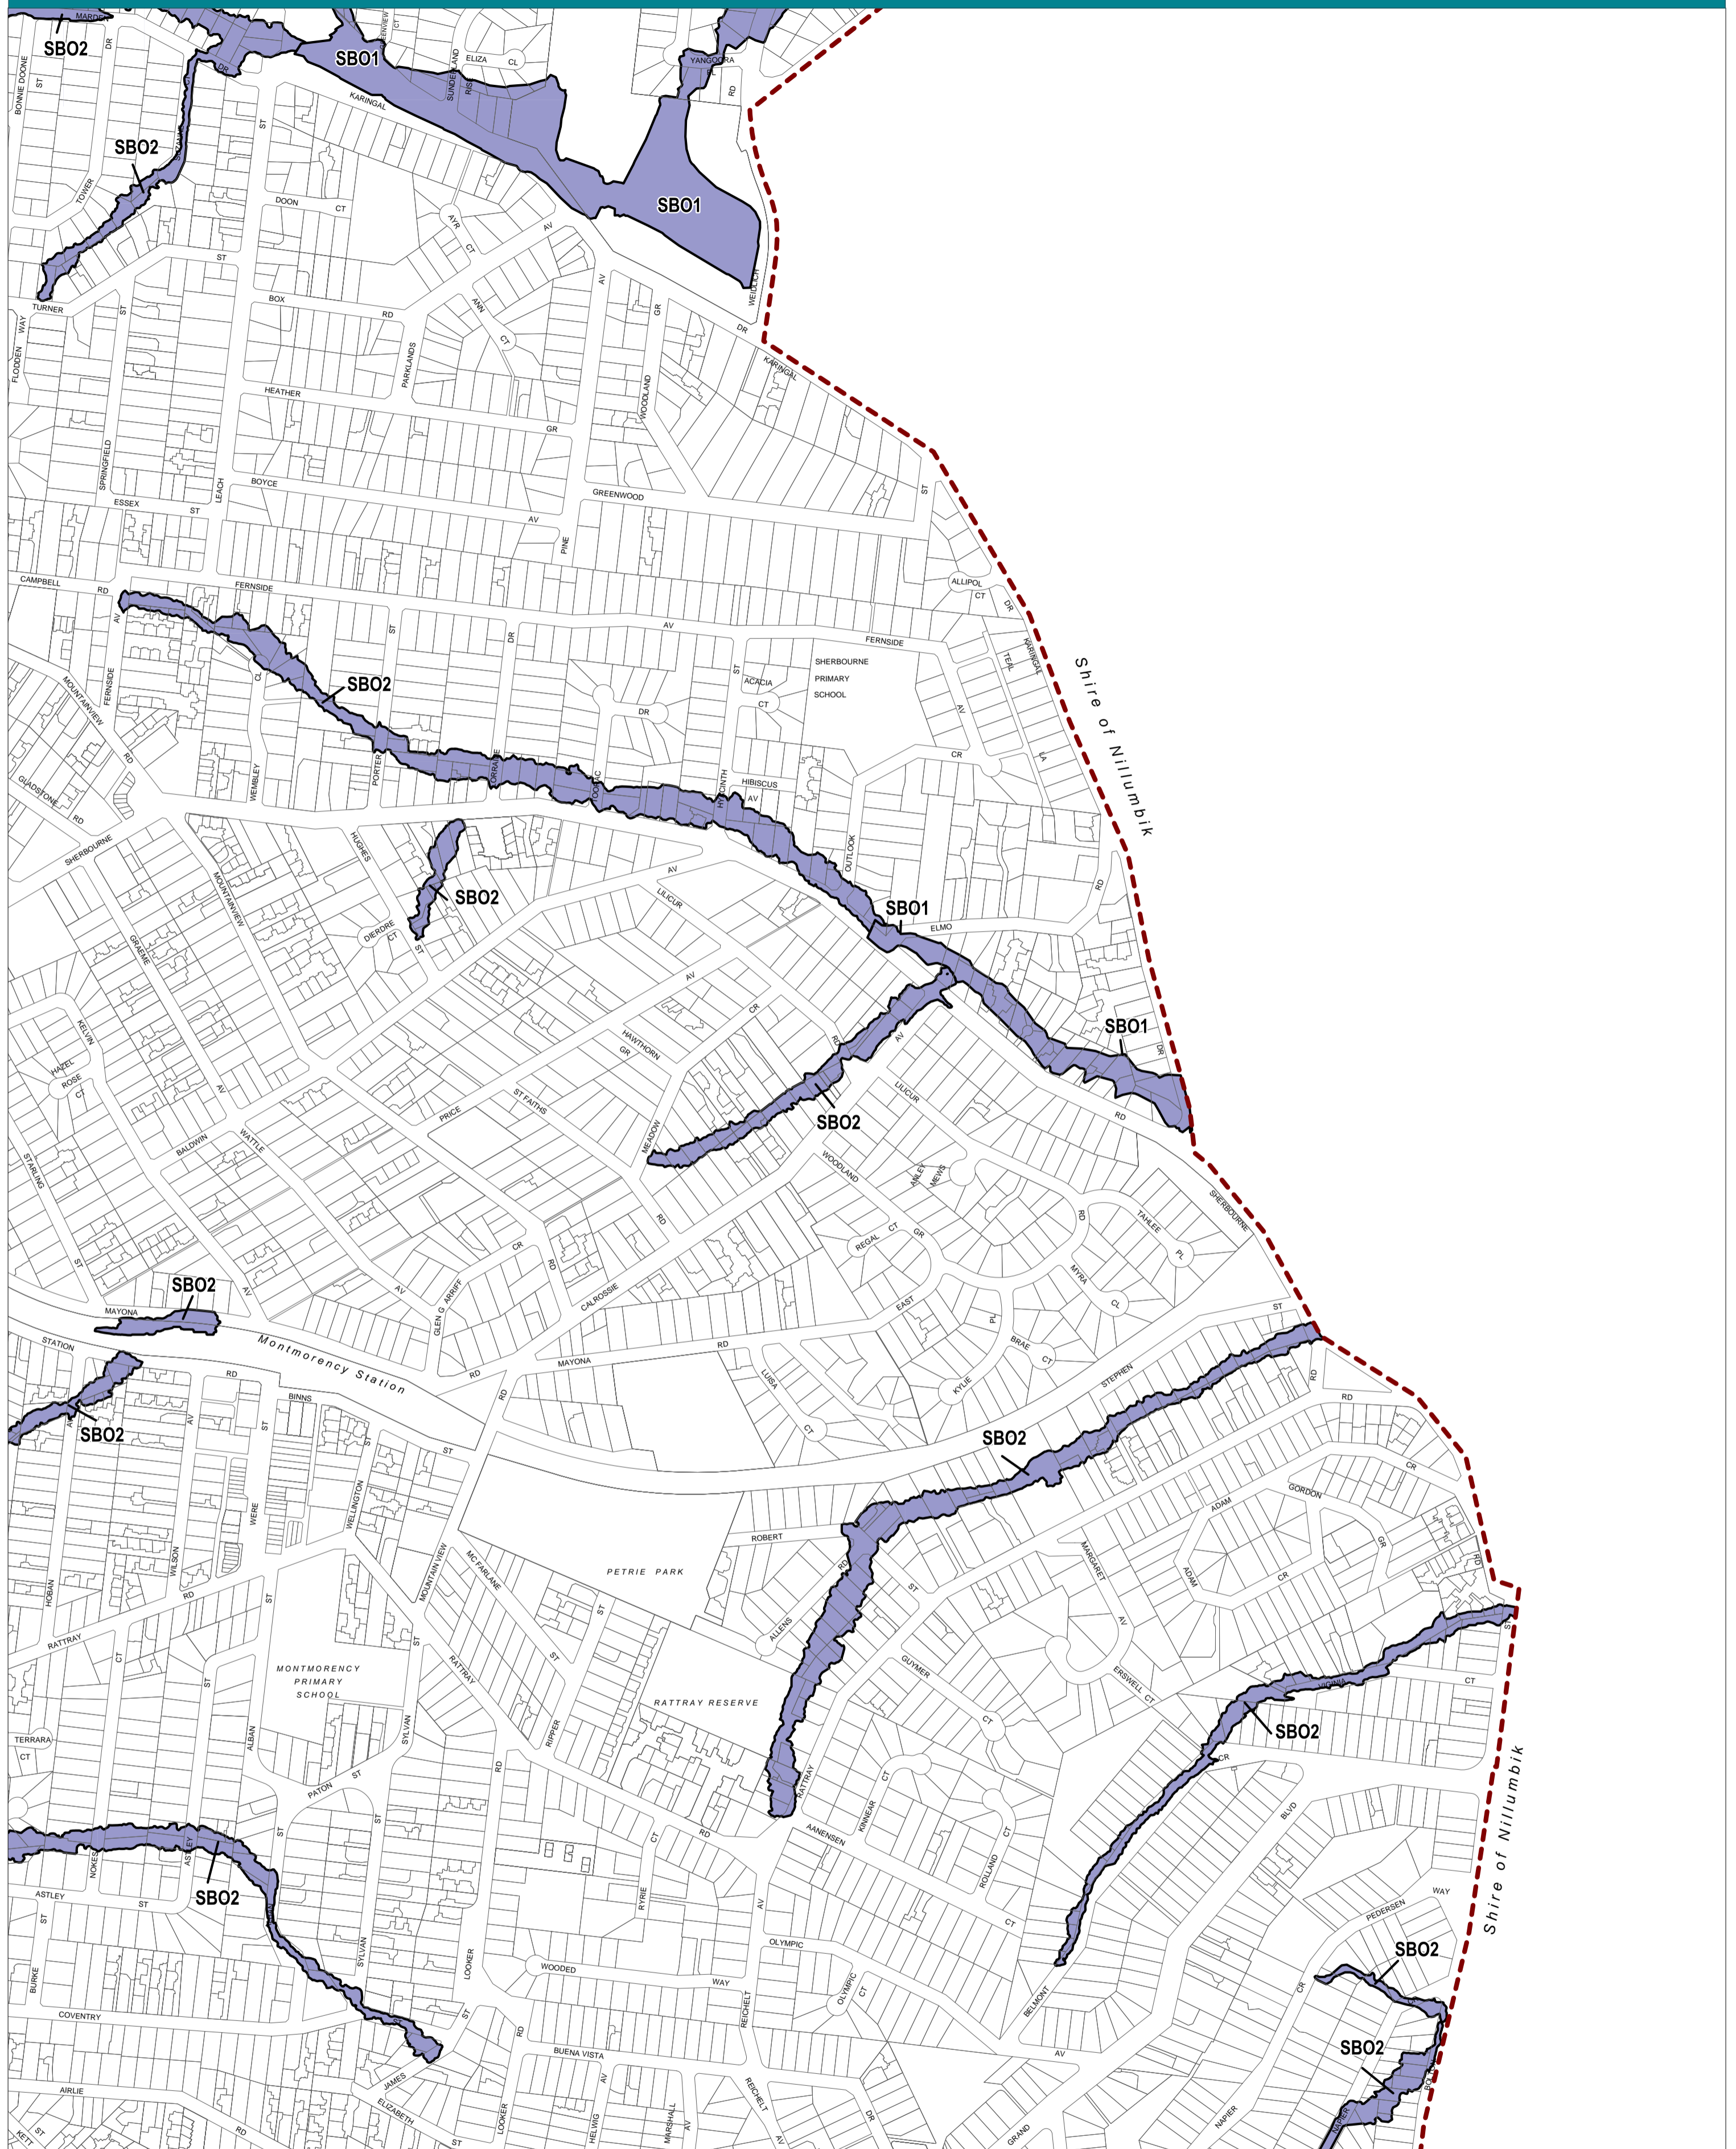

BANYULE PLANNING SCHEME - LOCAL PROVISION

Overlays

- SB01 Special Building Overlay - Schedule 1
- SB02 Special Building Overlay - Schedule 2

AUSTRALIAN MAP GRID ZONE 55
PREPARED BY: Planning Mapping Services

Printed: 26/2/2016

AMENDMENT C101

INDEX TO ADJOINING METRIC SERIES MAP

1	2	3	4
5	6	7	8
9	10	11	12
13	14	15	16
17	18	19	20