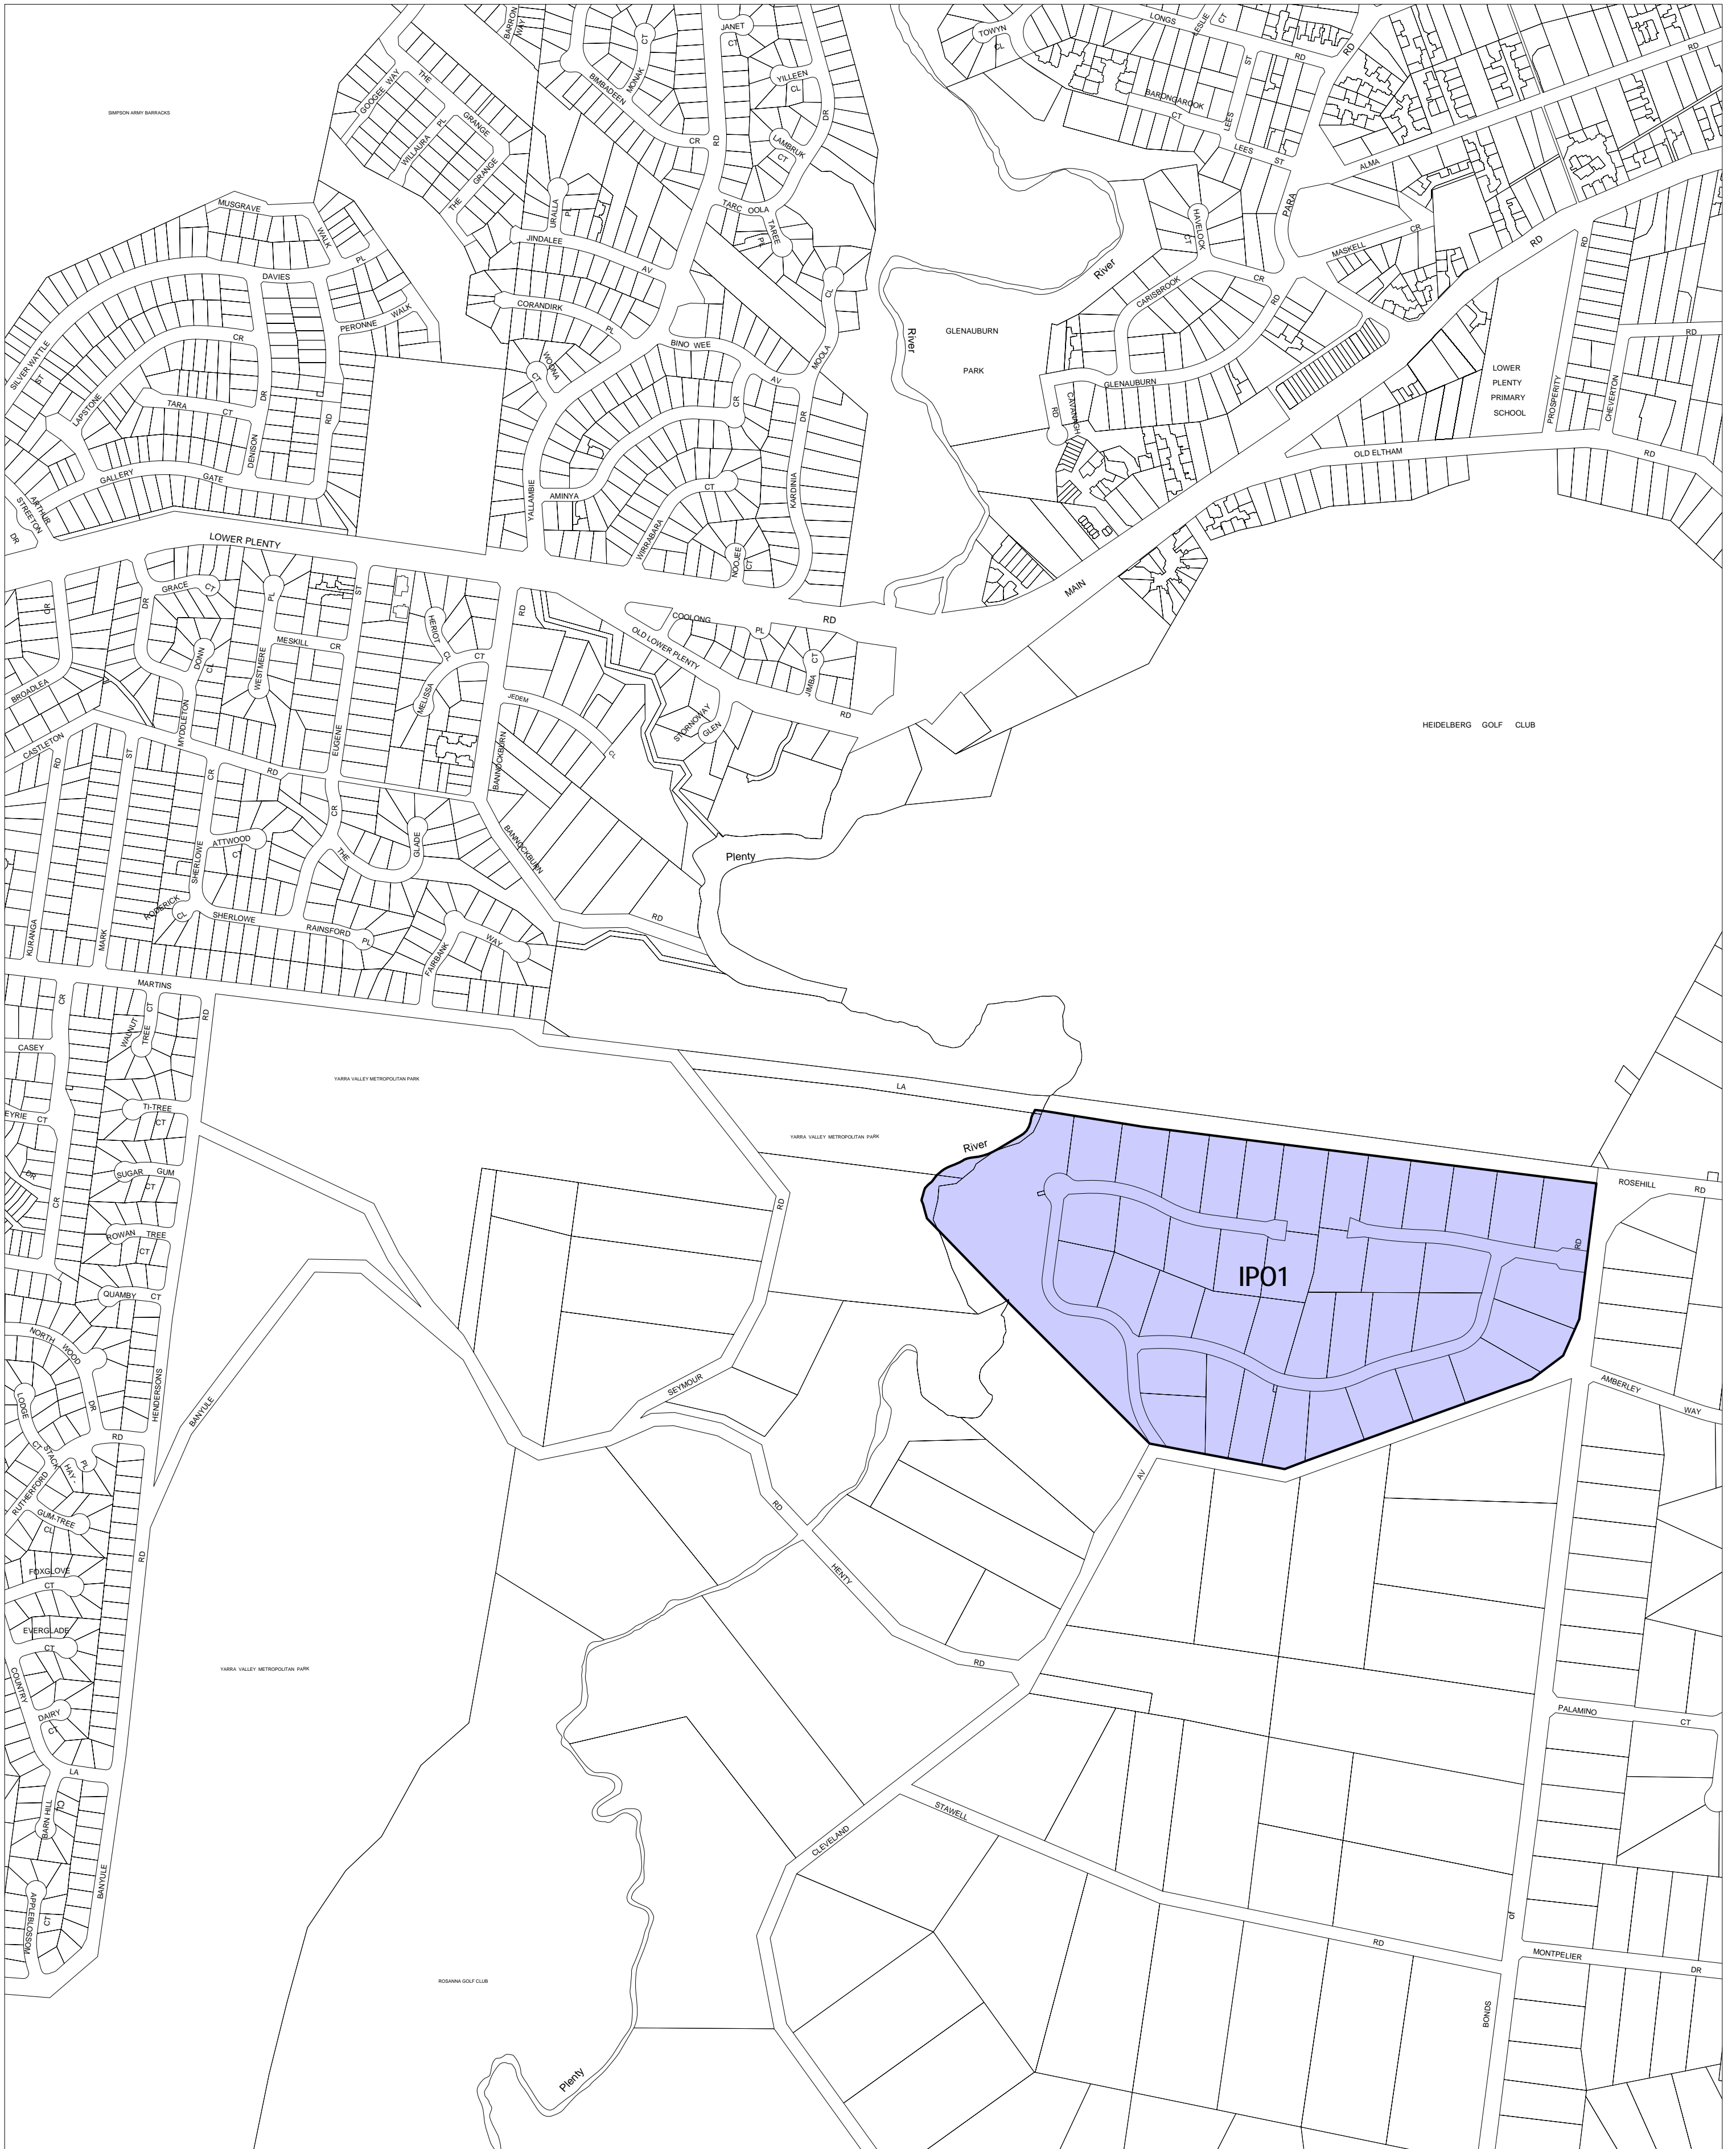

BANYULE PLANNING SCHEME - LOCAL PROVISION

Overlays

IPO1 Incorporated Plan Overlay - Schedule 1

AUSTRALIAN MAP GRID ZONE 55

INDEX TO ADJOINING METRIC SERIES MAP

Printed: 12/7/2007