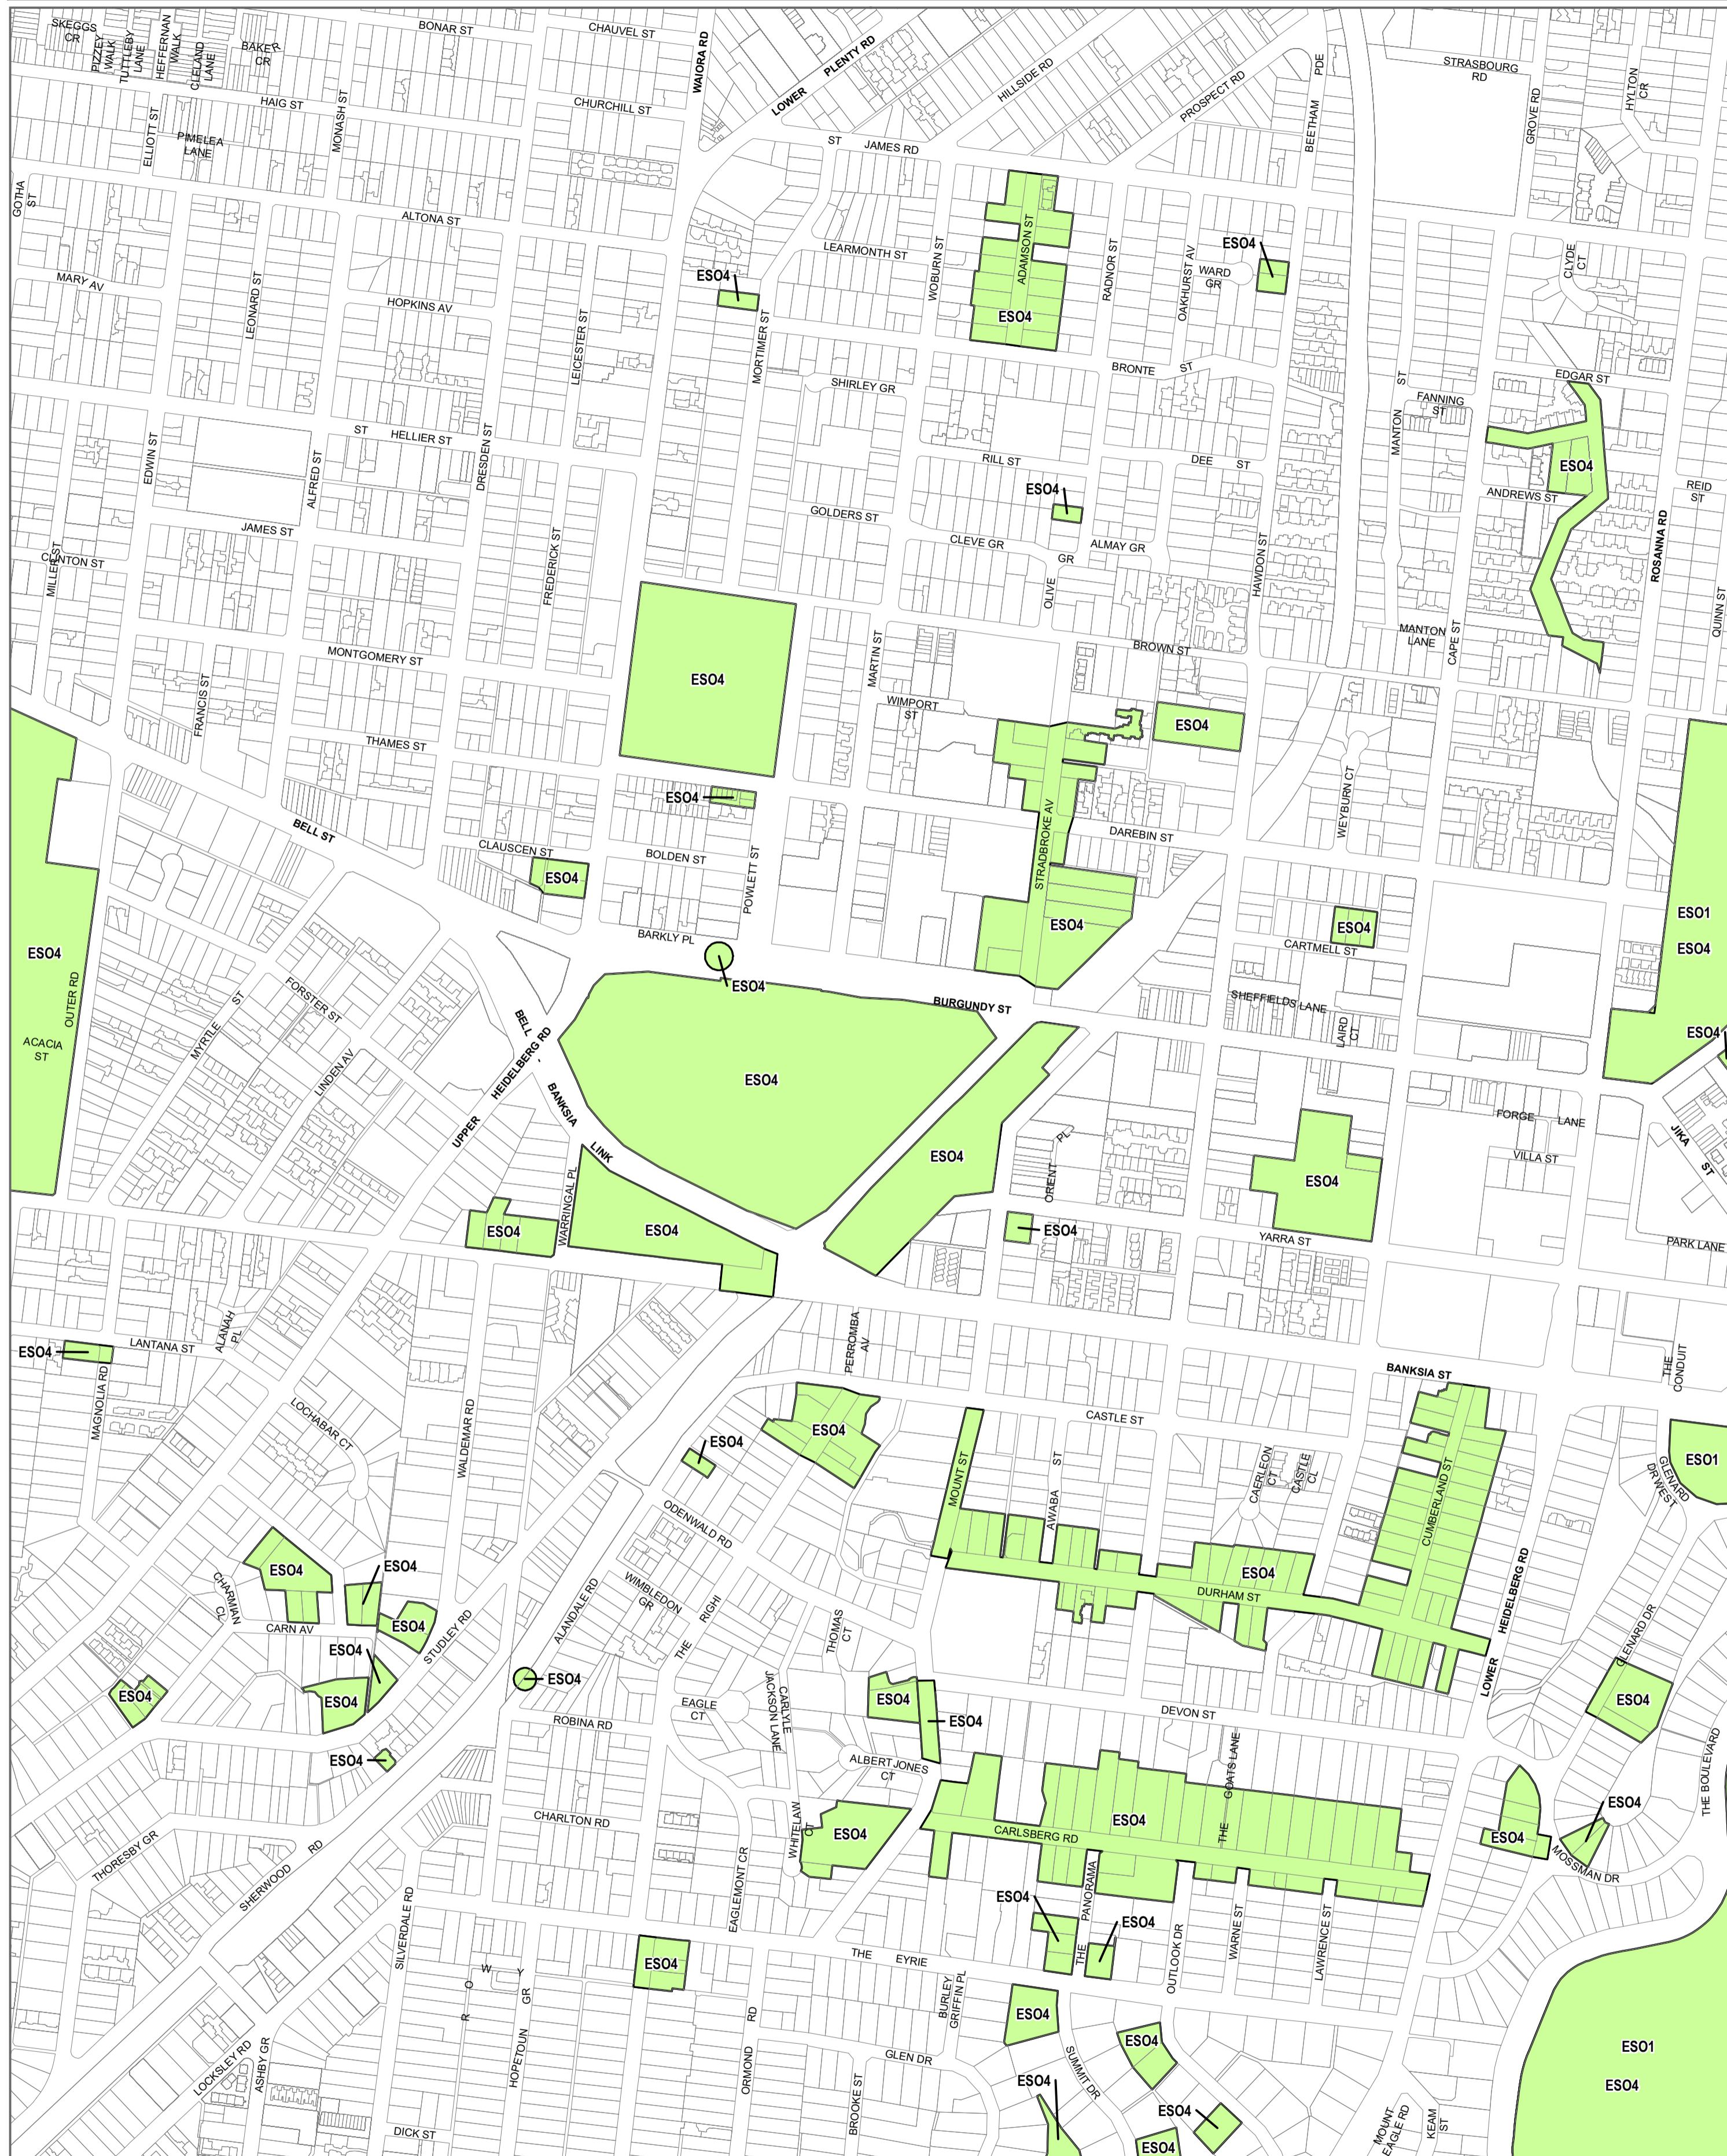

BANYULE PLANNING SCHEME - LOCAL PROVISION

- LEGEND**
- ESO1 - Environmental Significance Overlay - Schedule 1
 - ESO4 - Environmental Significance Overlay - Schedule 4

Disclaimer
 This publication may be of assistance to you but the State of Victoria and its employees do not guarantee that the publication is without flaw of any kind or is wholly appropriate for your particular purposes and therefore disclaims all liability for any error, loss or other consequence which may arise from you relying on any information in this publication.

© The State of Victoria Department of Environment, Land, Water and Planning 2019

Australian Map Grid Zone 55

Planning Group
AMENDMENT C114bany
 Printed: 26/08/2019

Environment,
 Land, Water
 and Planning

INDEX TO ADJOINING SCHEME MAPS