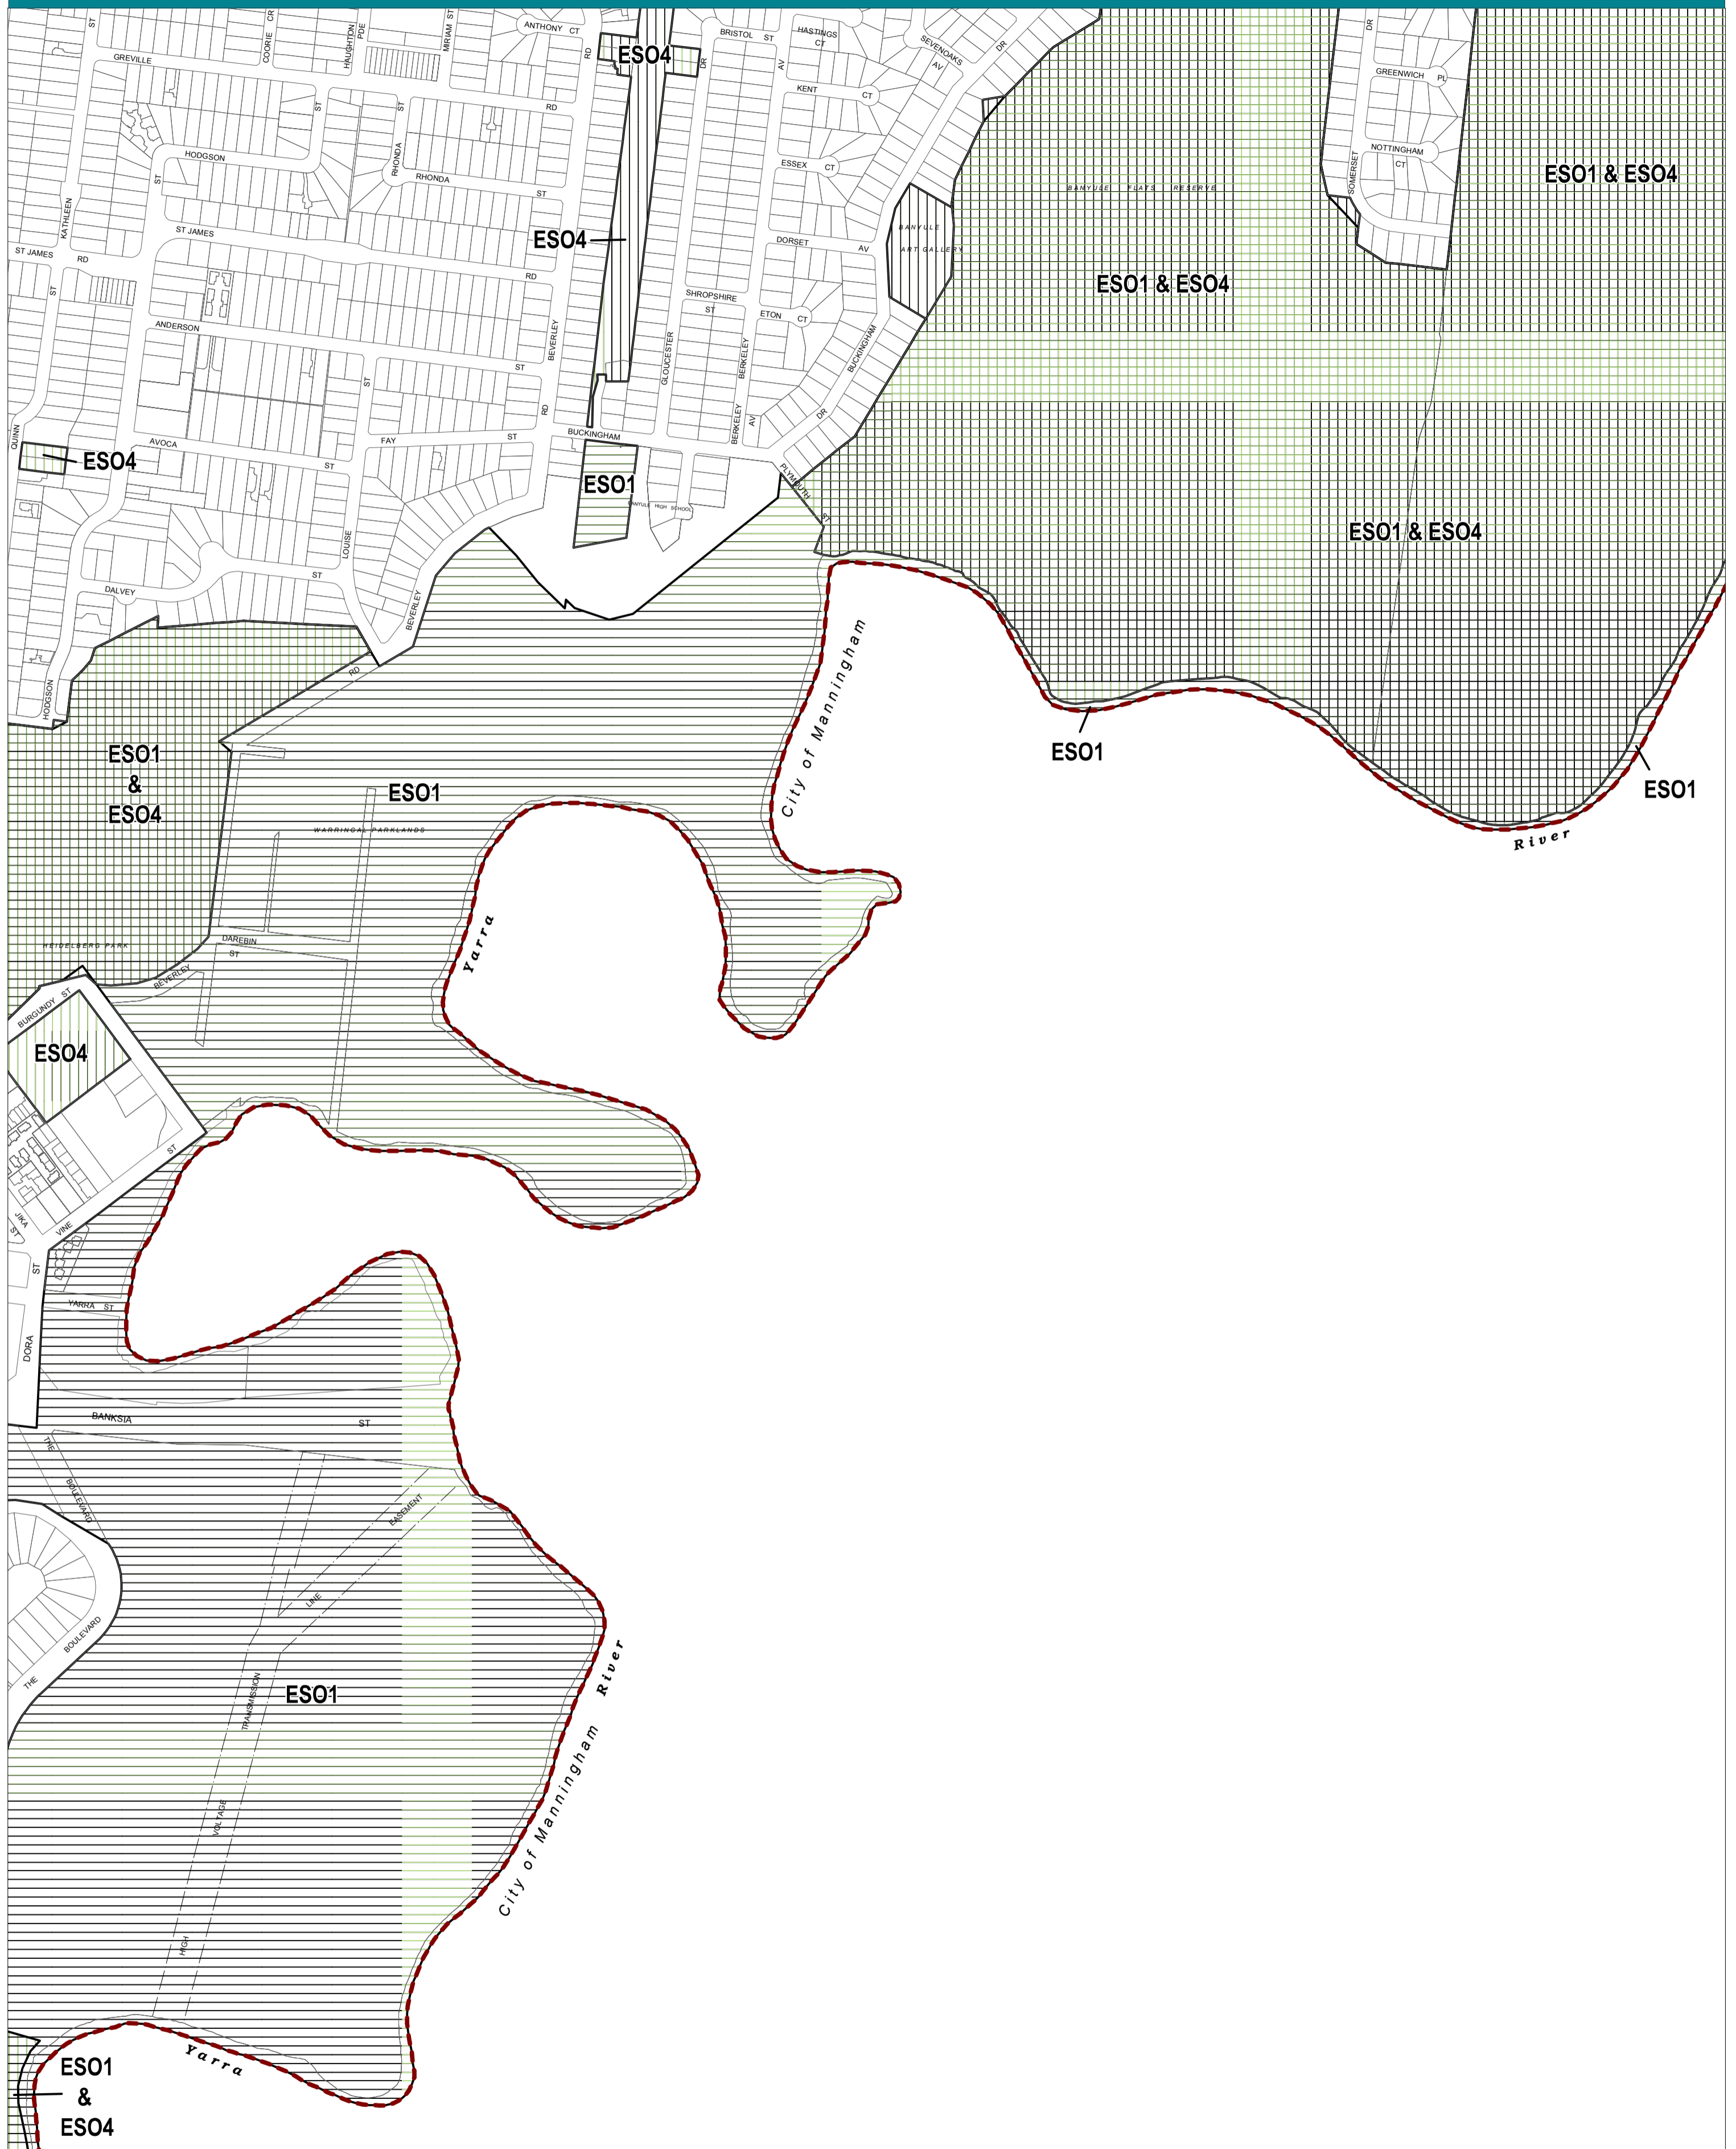

BANYULE PLANNING SCHEME - LOCAL PROVISION

Overlays

- ES01 Environmental Significance Overlay - Schedule 1
- ES04 Environmental Significance Overlay - Schedule 4

AUSTRALIAN MAP GRID ZONE 55

PREPARED BY: Planning Mapping Services

Environment, Land, Water and Planning

Printed: 25/9/2015

AMENDMENT C71