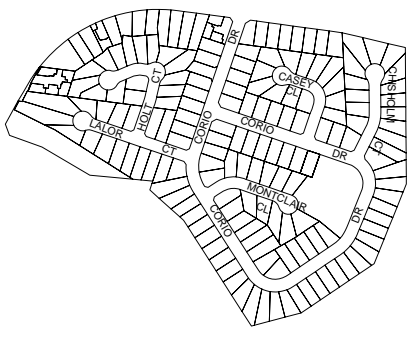

GREATER DANDENONG PLANNING SCHEME - LOCAL PROVISION

See KINGSTON PLANNING SCHEME

Overlays
LSIO Land Subject to Inundation Overlay