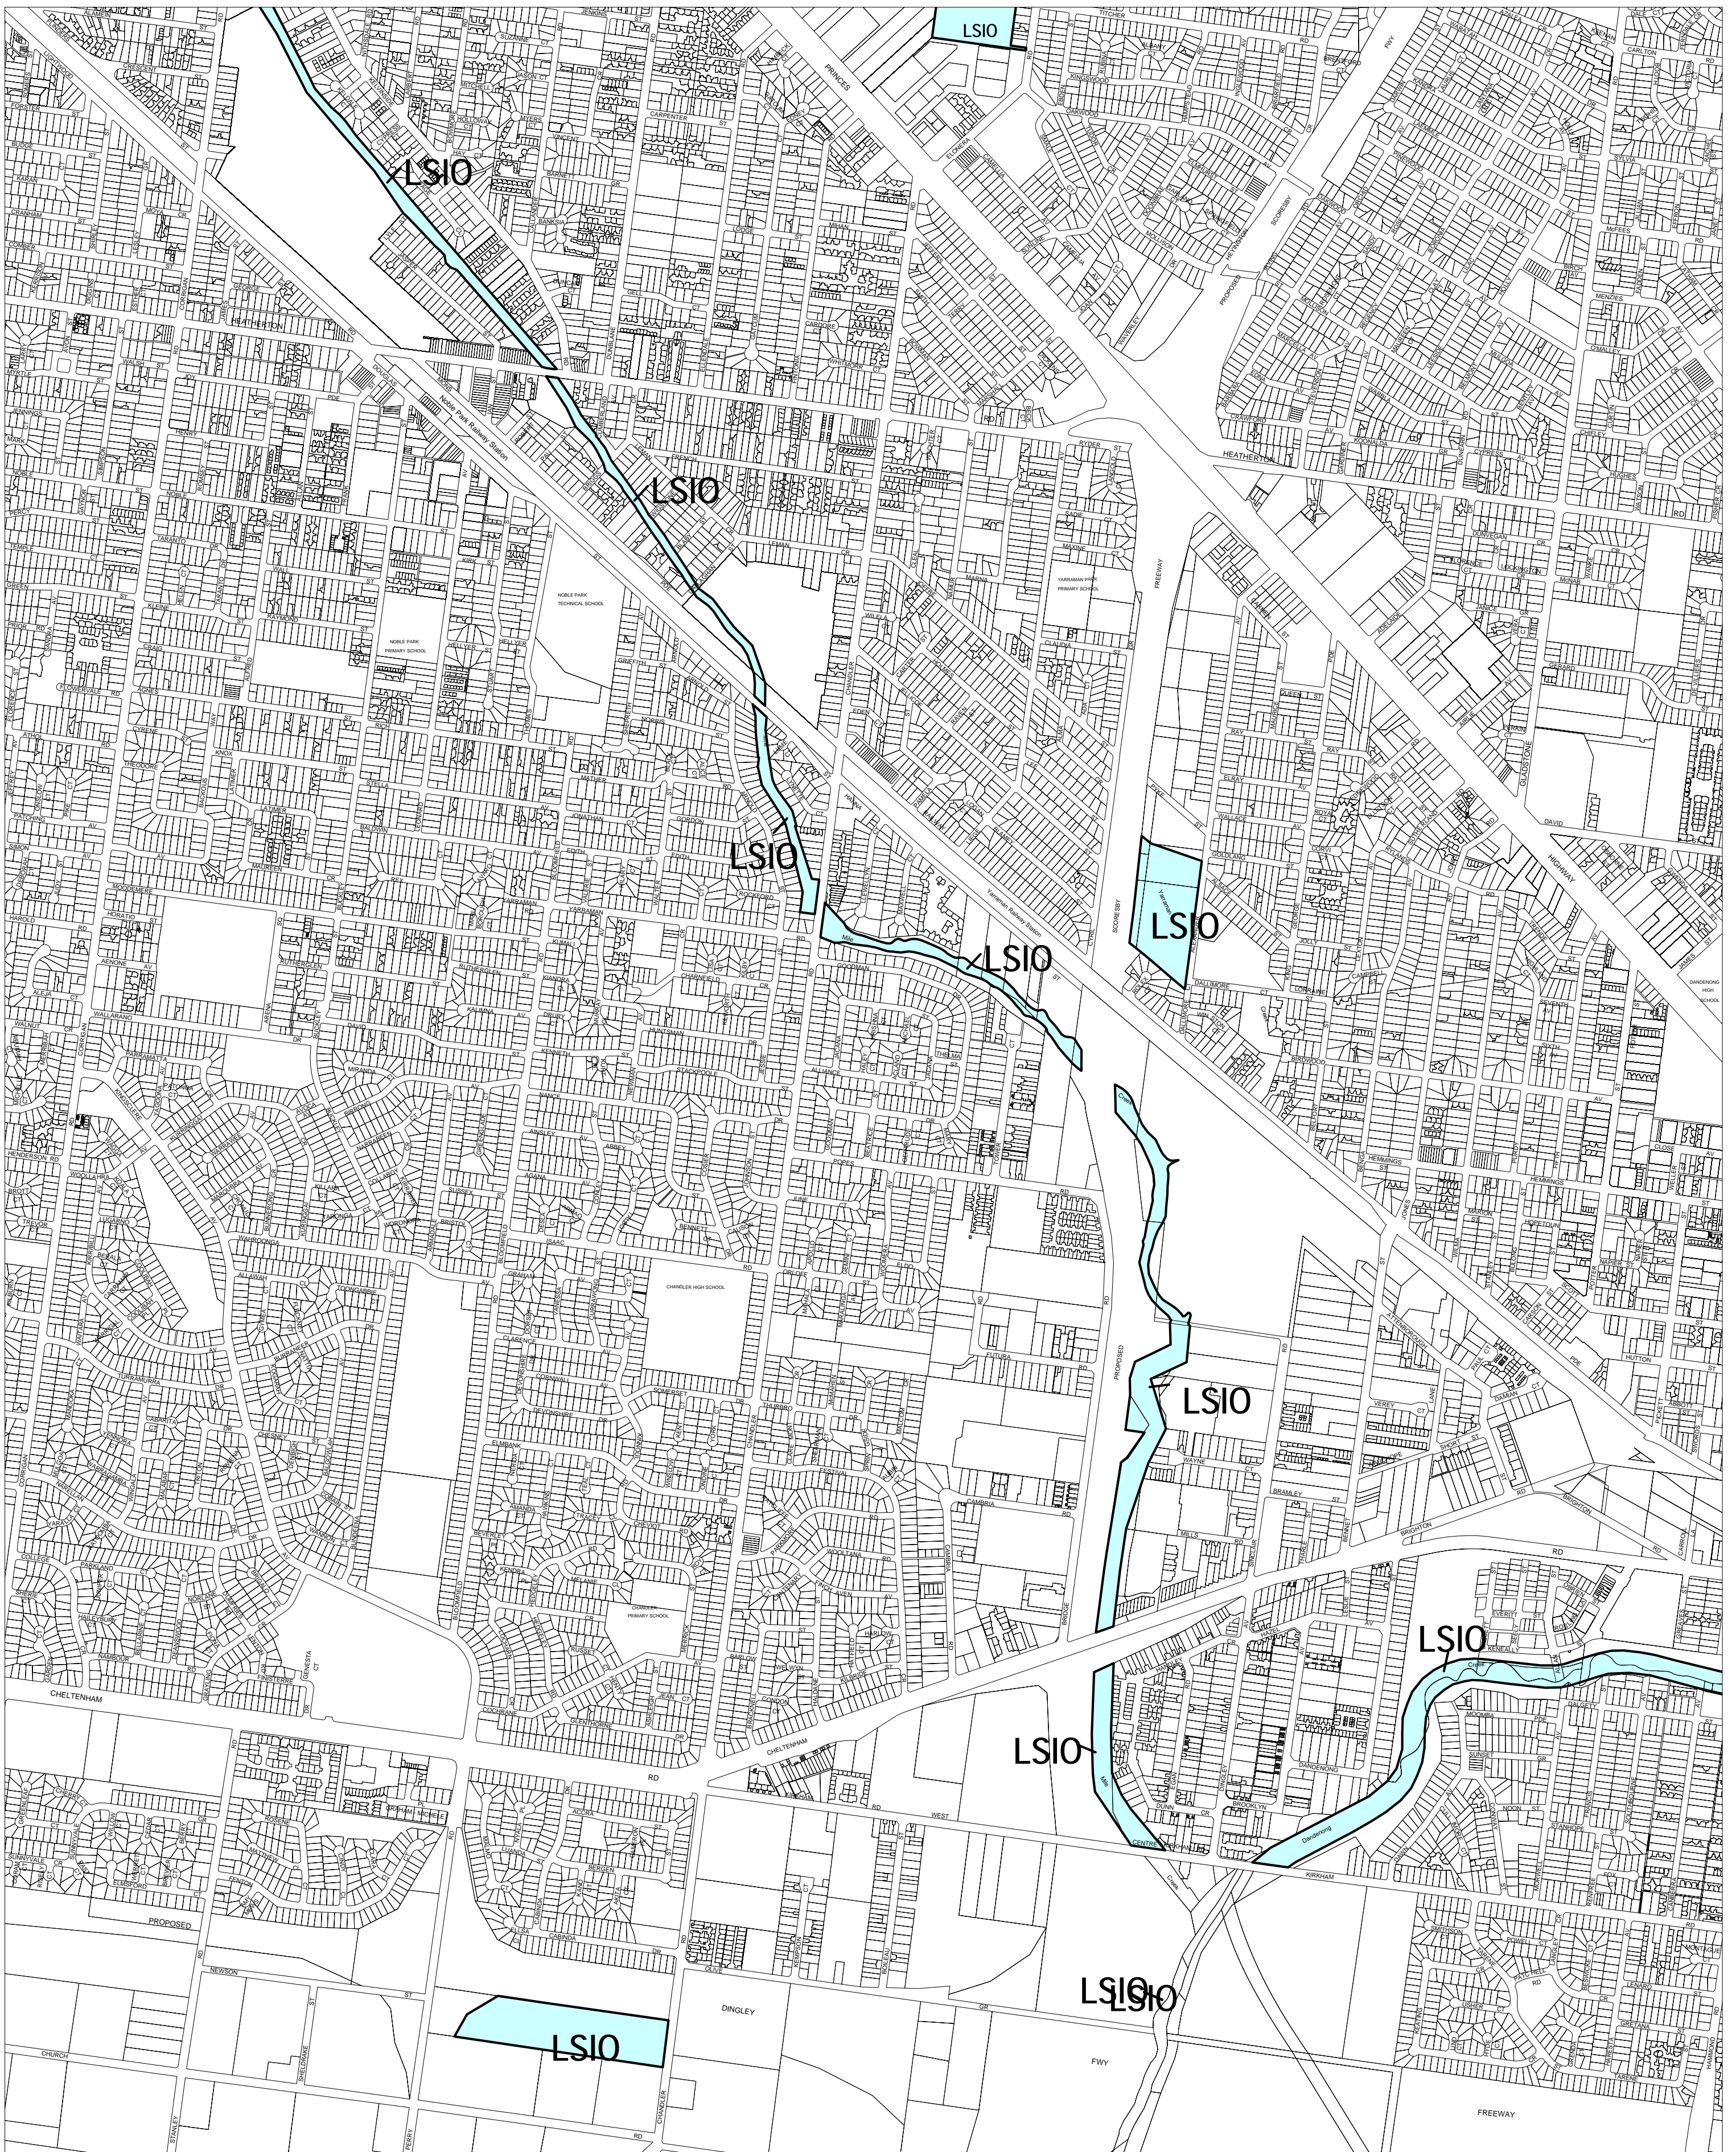

GREATER DANDENONG PLANNING SCHEME - LOCAL PROVISION

INDEX TO ADJOINING METRIC SERIES MAP

Printed: 15/8/2007