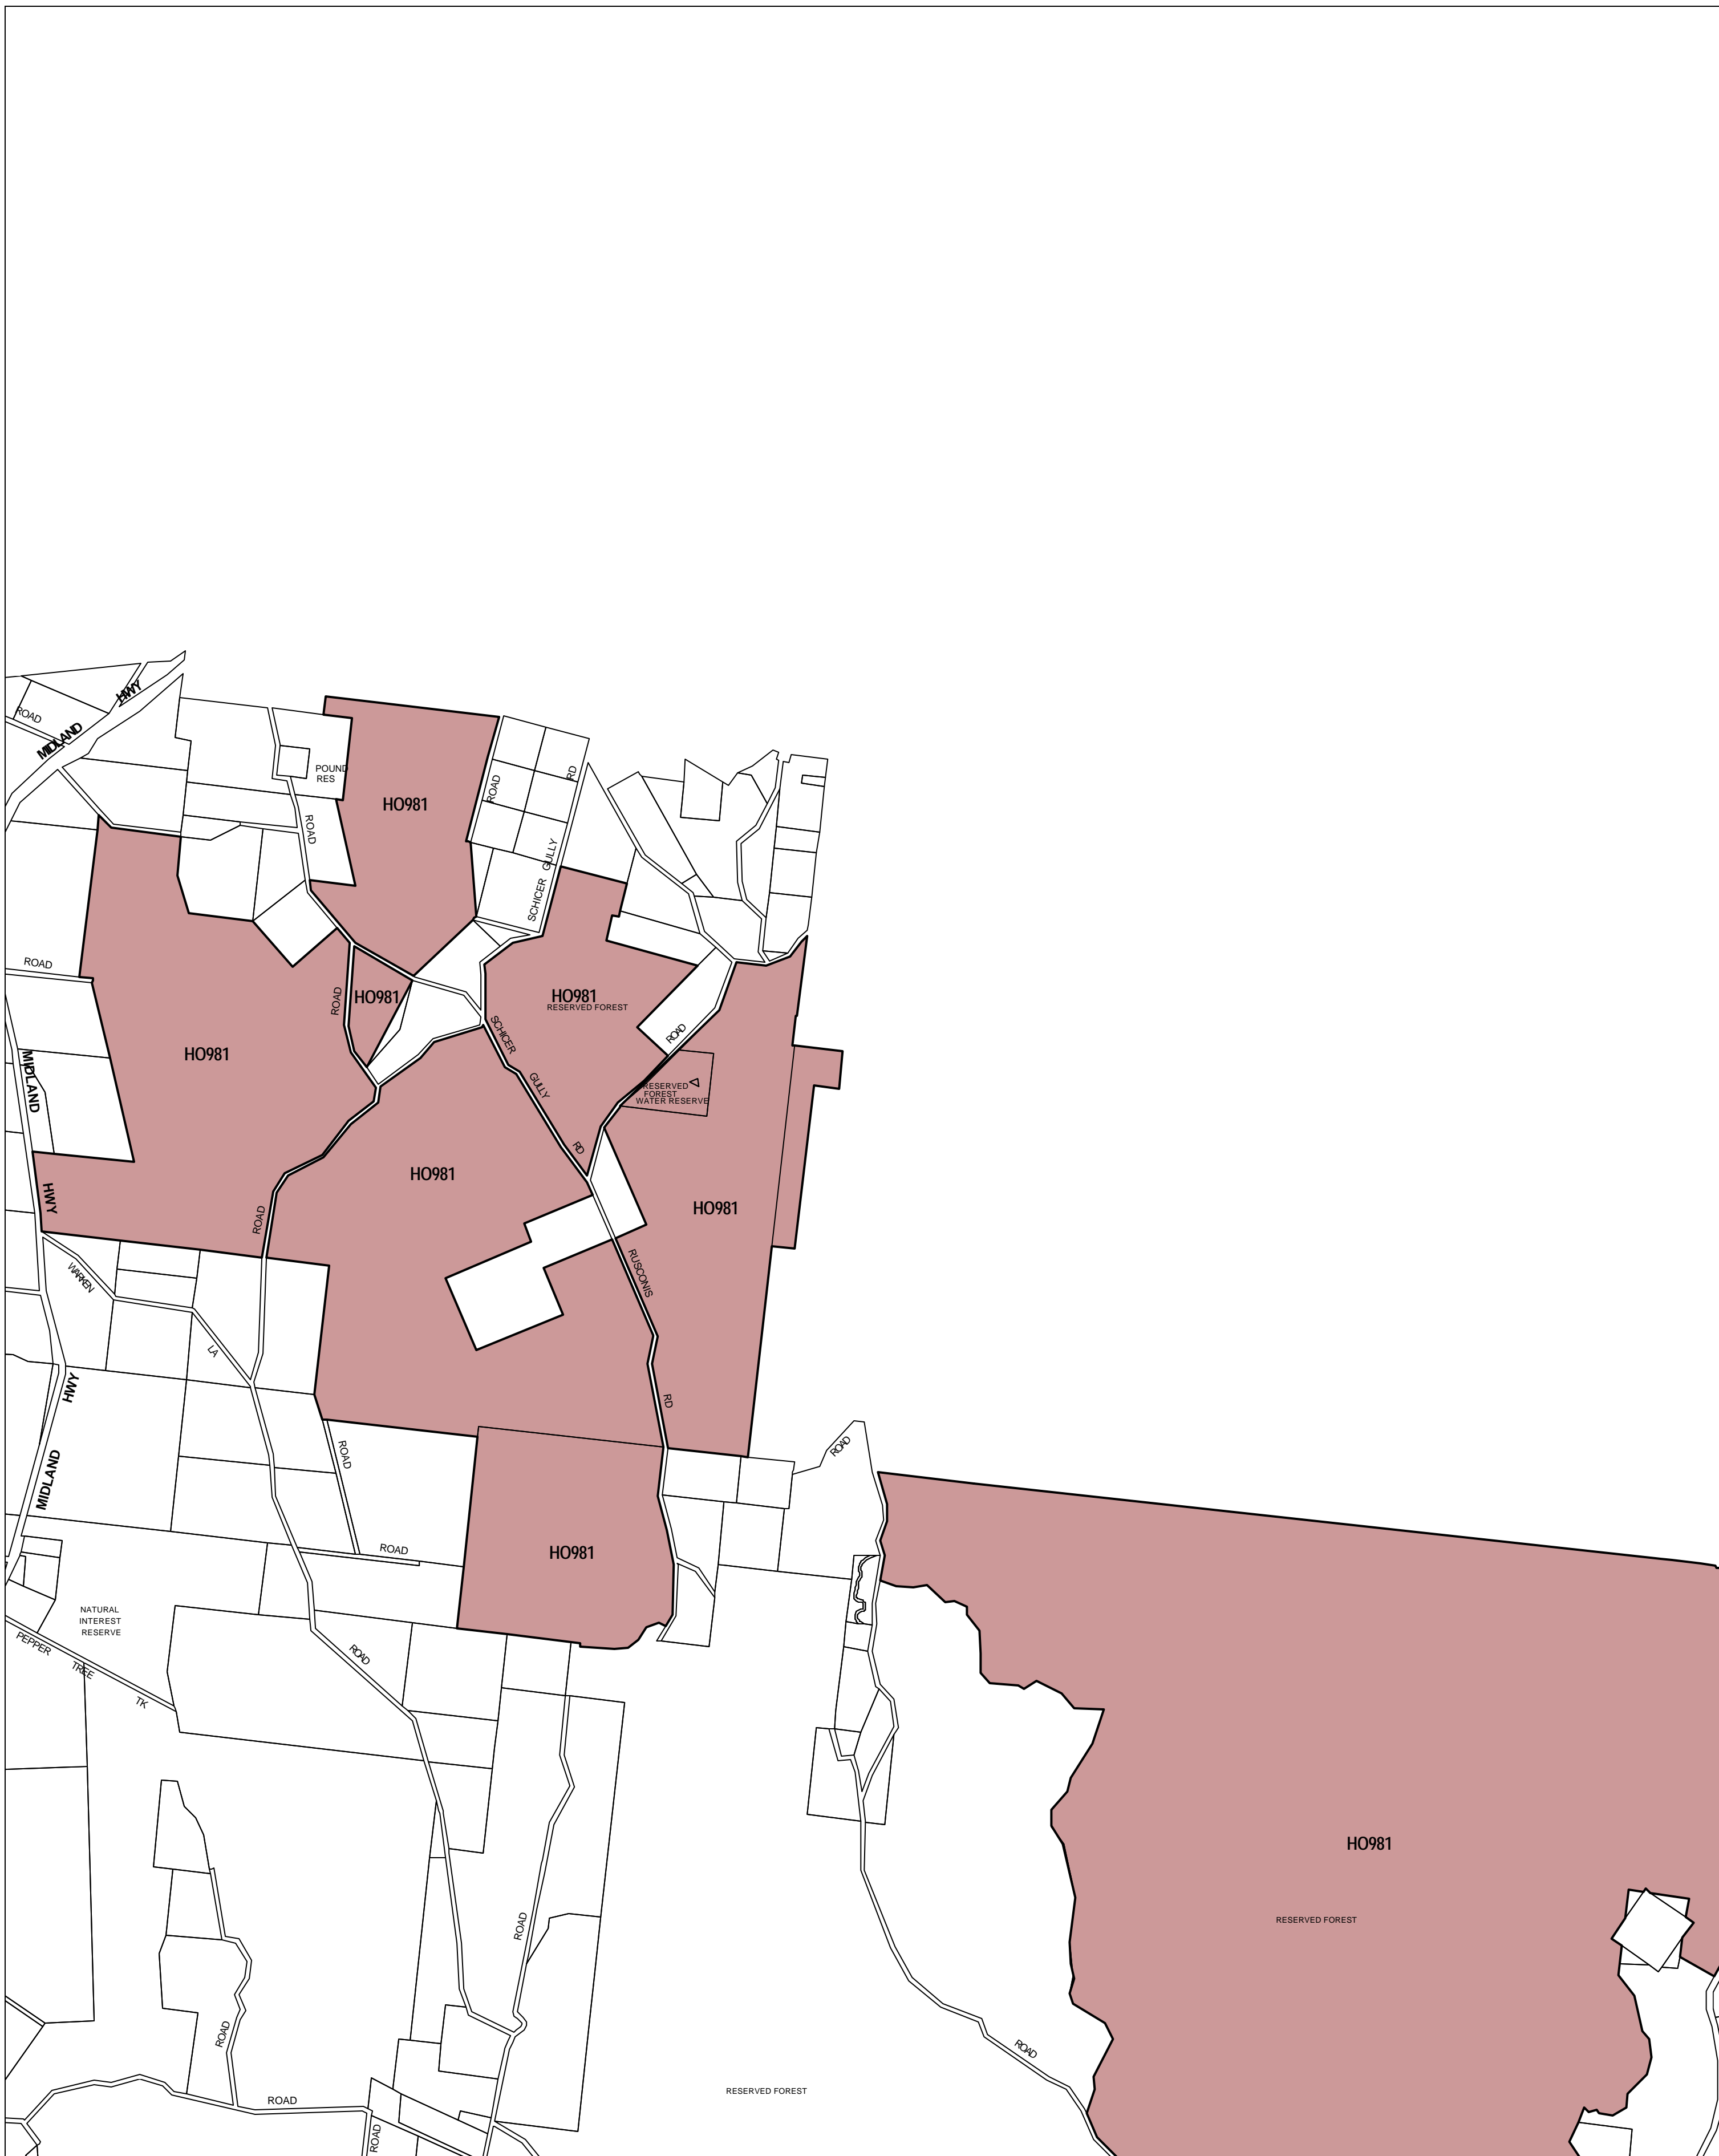

HEPBURN PLANNING SCHEME - LOCAL PROVISION

Overlays	
	Heritage Overlay

AUSTRALIAN MAP GRID ZONE 55

Printed: 1/6/2007

AMENDMENT C21