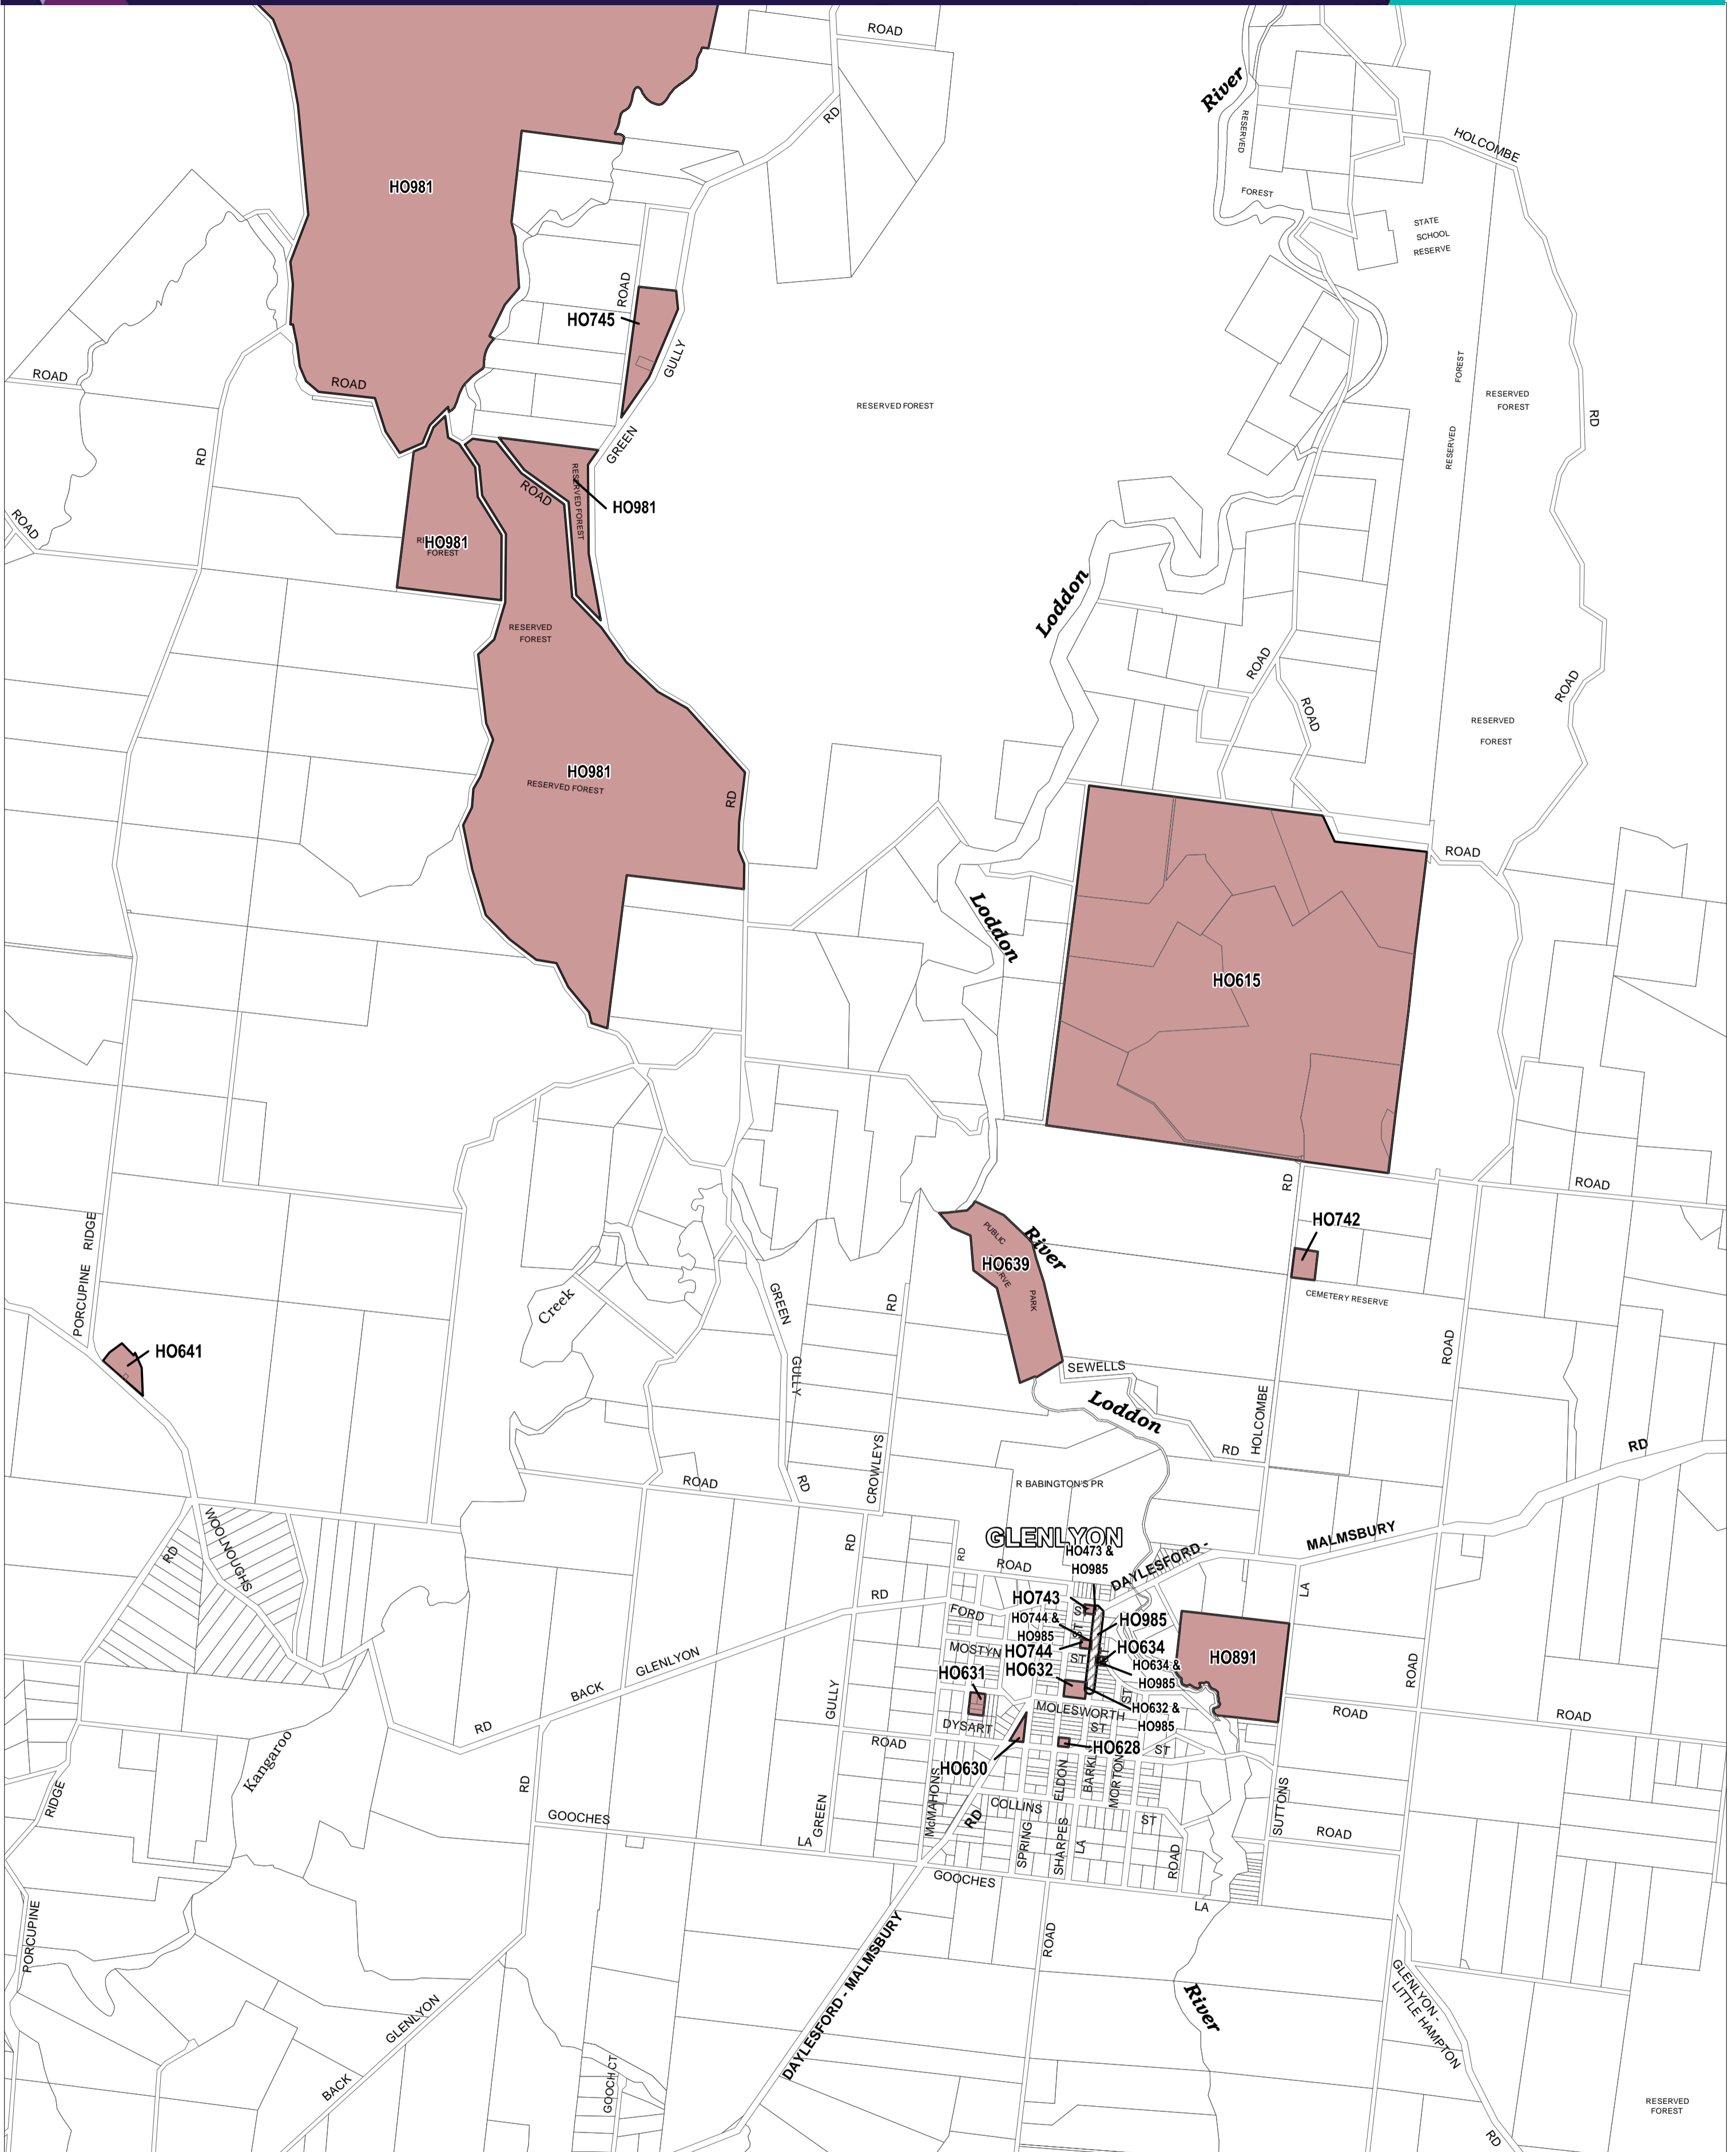

HEPBURN PLANNING SCHEME - LOCAL PROVISION

Overlays
Heritage Overlay

Municipal Boundary (if shown)

500 1000 1500 m
AUSTRALIAN MAP GRID ZONE 55
PREPARED BY: Planning Mapping Services

INDEX TO ADJOINING SCHEME MAPS

Printed: 16/12/2016

AMENDMENT C54

VICTORIA
State Government

Environment,
Land, Water
and Planning