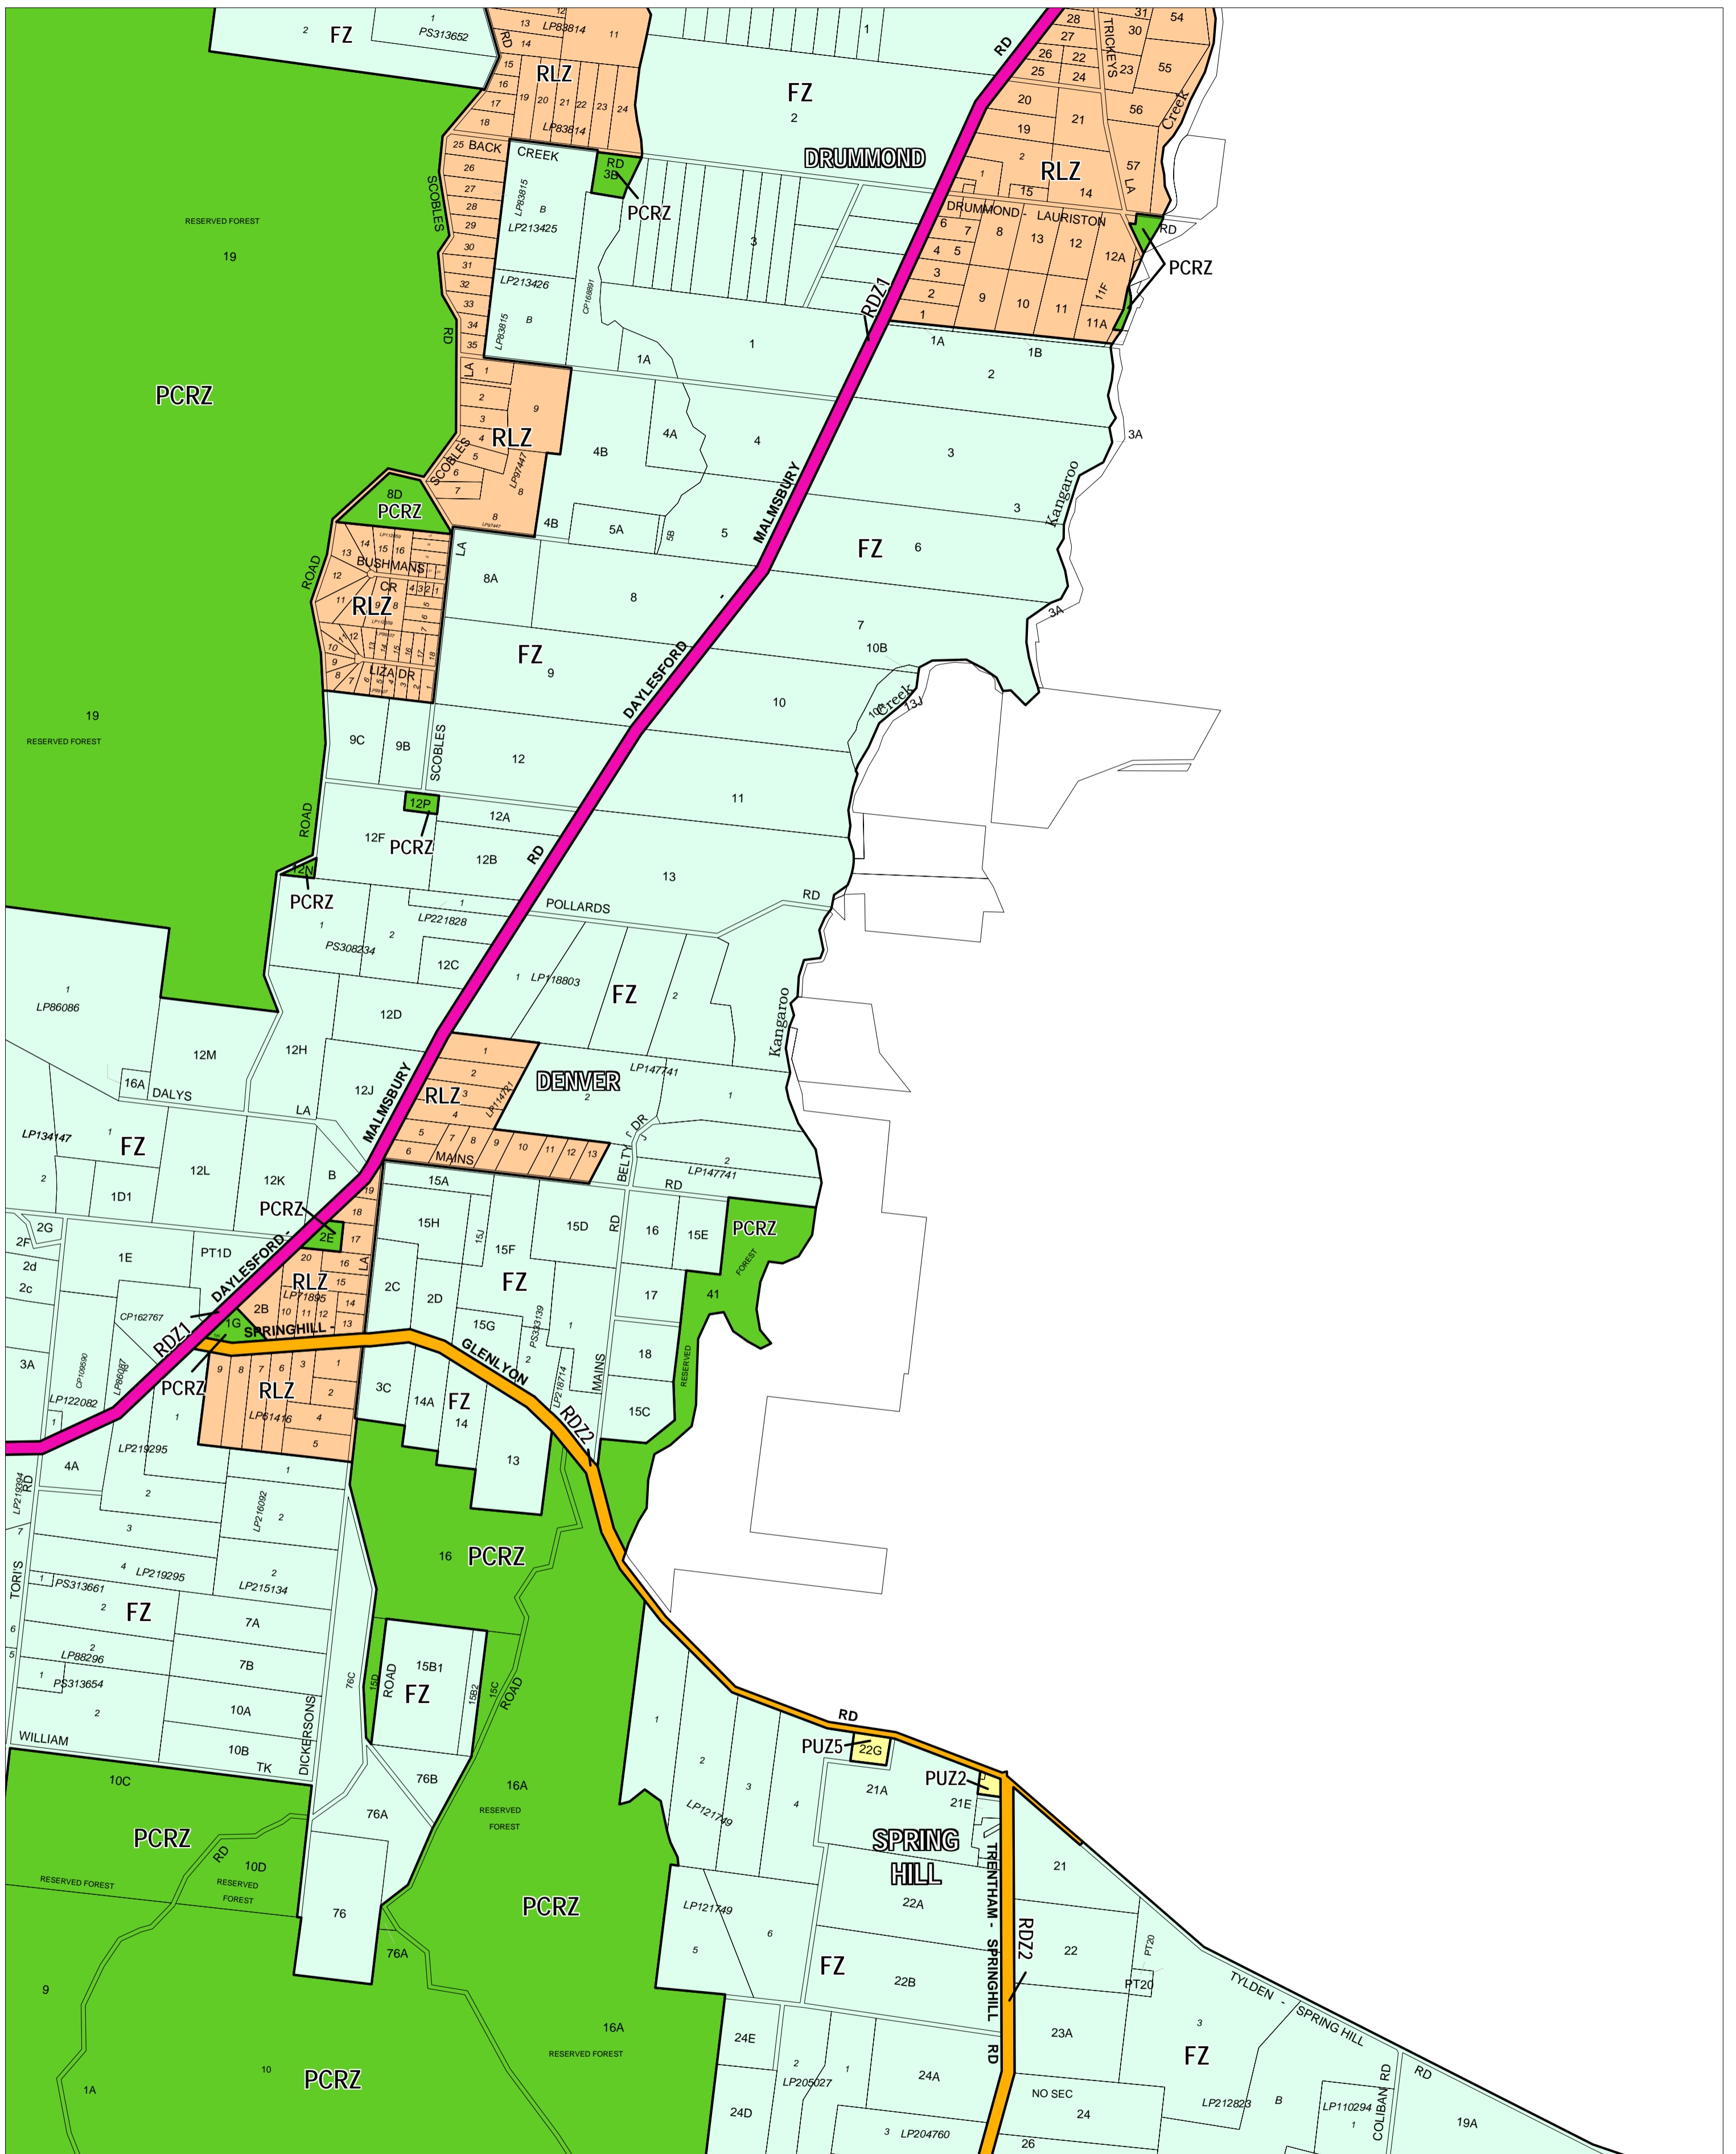

HEPBURN PLANNING SCHEME - LOCAL PROVISION

Public Land	
	Public Conservation And Resource Zone
	Public Use Zone - Cemetery/Crematorium
	Public Use Zone - Education
	Road Zone - Category 1
	Road Zone - Category 2
Rural	
	Farming Zone
	Rural Living Zone

AUSTRALIAN MAP GRID ZONE 55

Printed: 8/8/2008

AMENDMENT C16