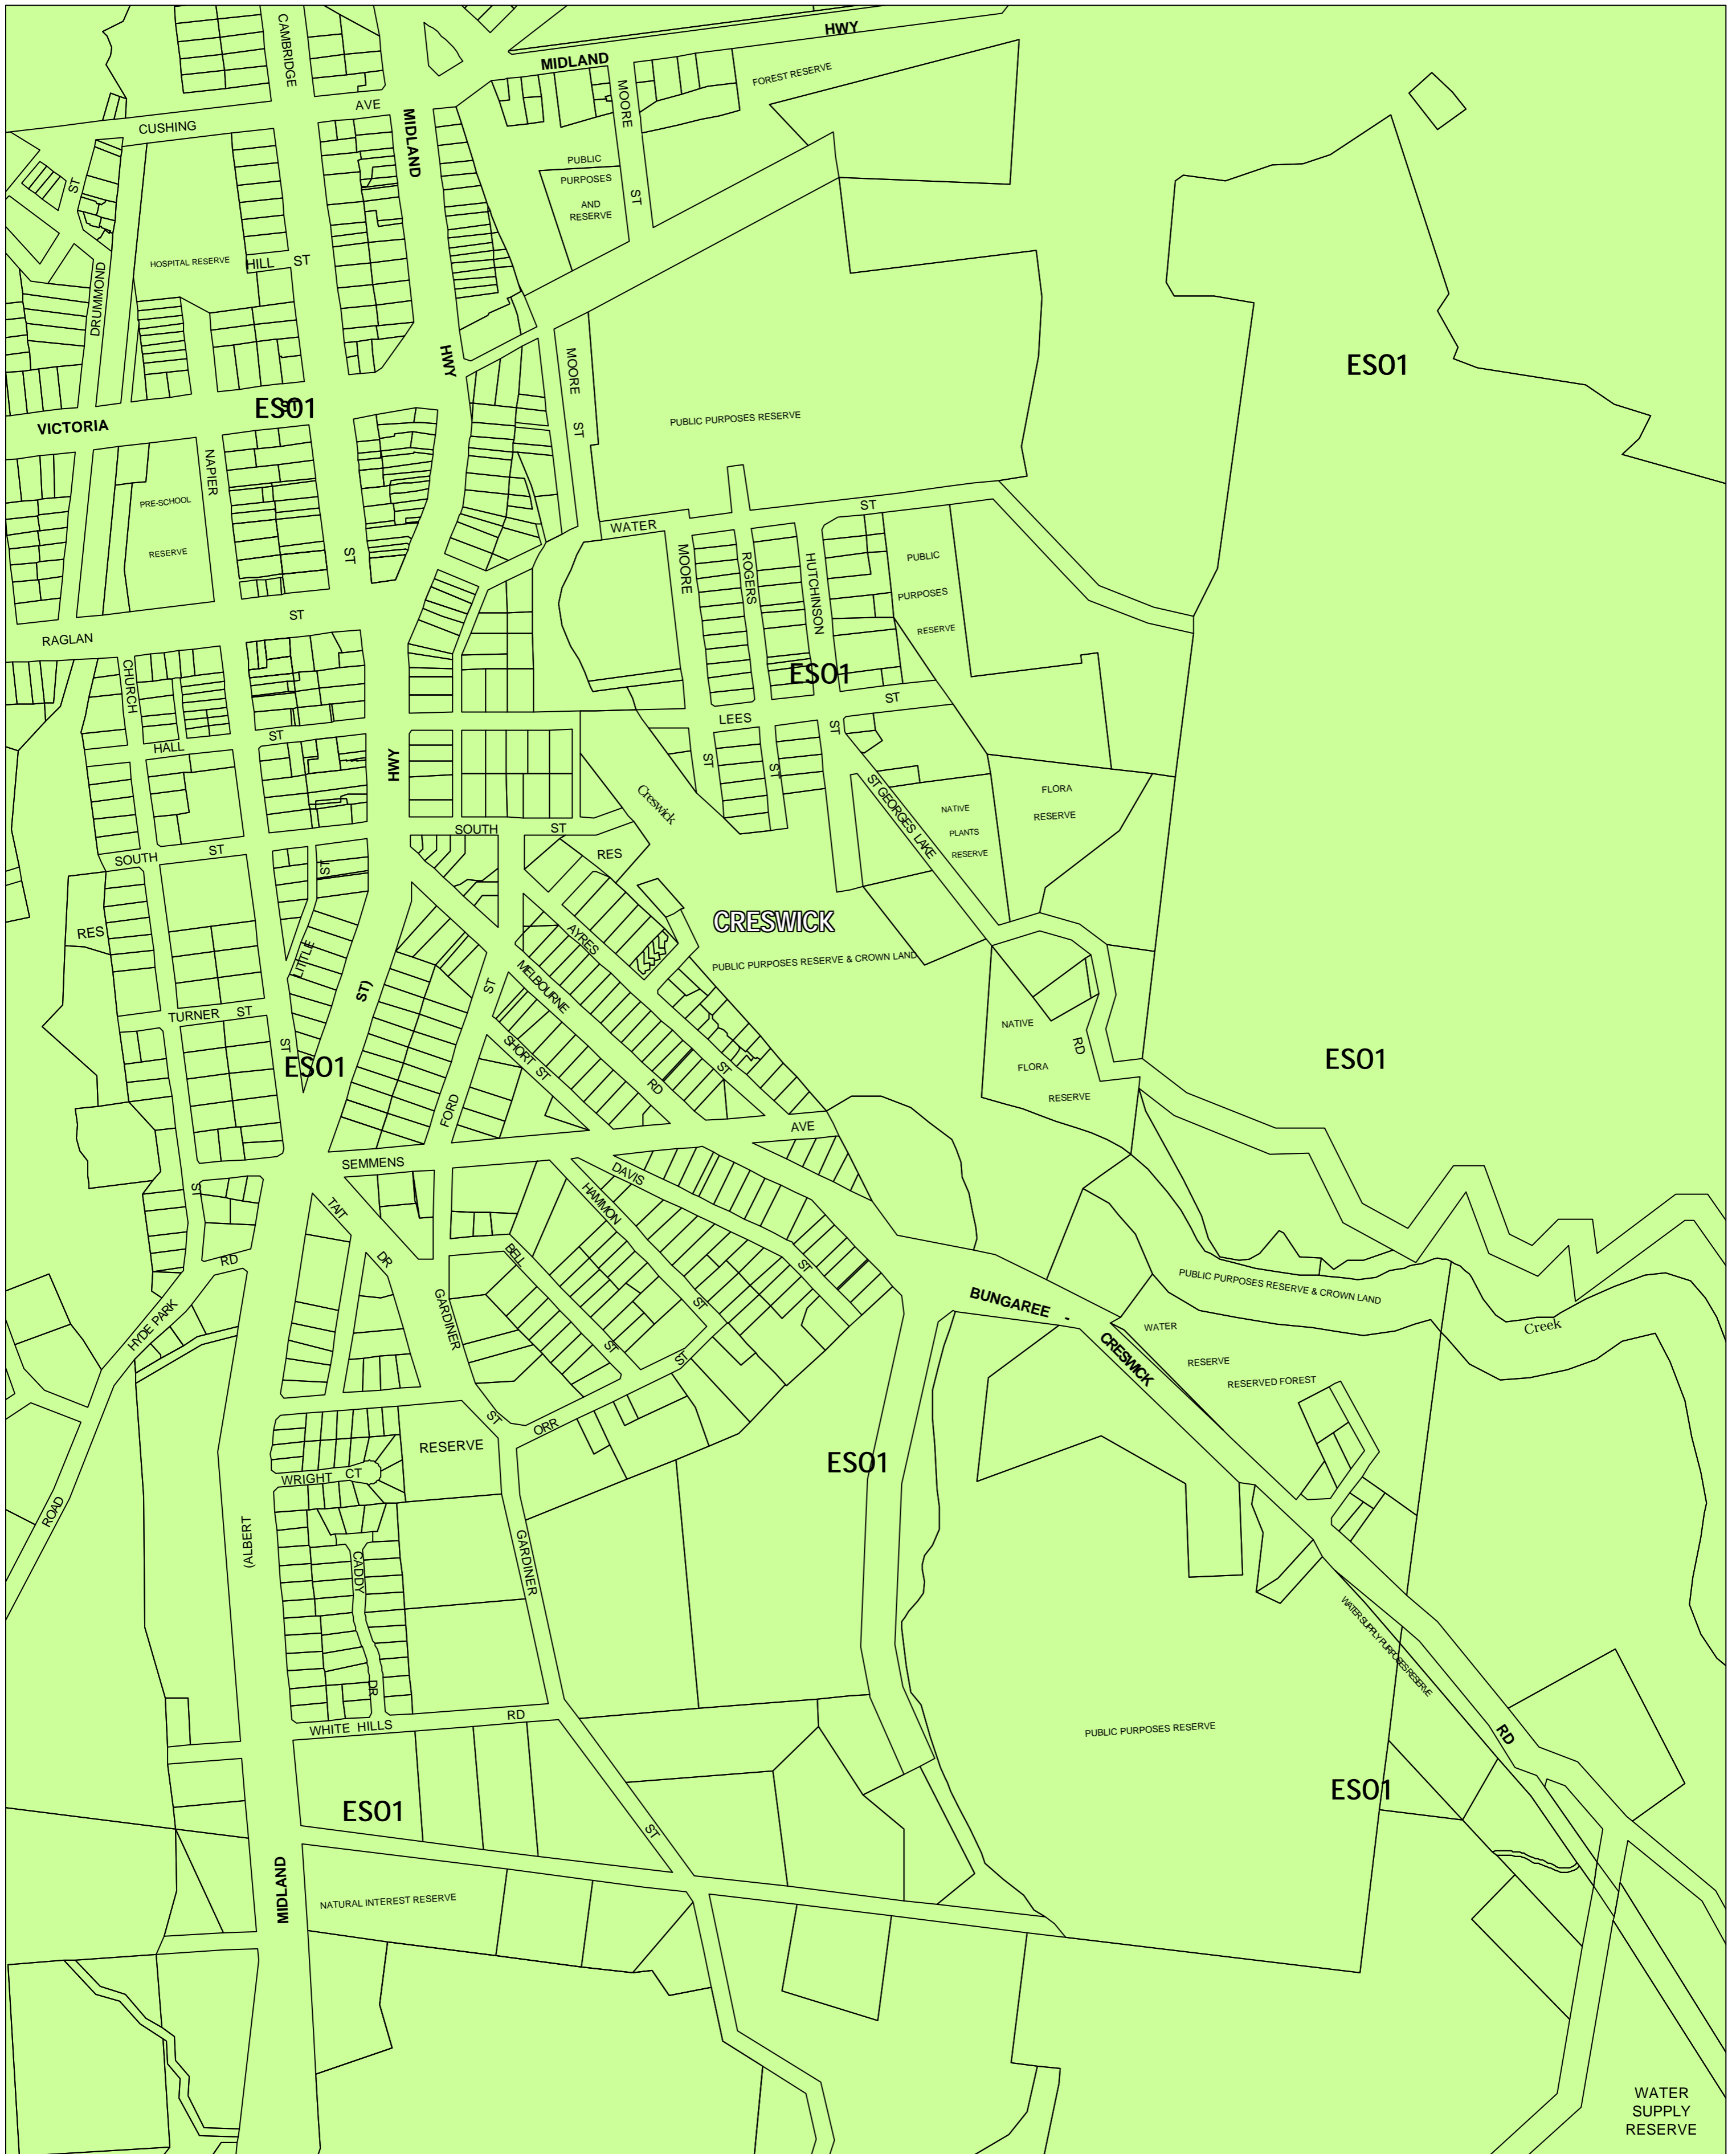

HEPBURN PLANNING SCHEME - LOCAL PROVISION

Overlays

ES01 Environmental Significance Overlay - Schedule 1

100 200 300 400 500 m

AUSTRALIAN MAP GRID ZONE 55

INDEX TO ADJOINING METRIC SERIES MAP

1	2	3	4	5	6	7	8
9	10	11	12	13	14	15	16
17	18	19	20	21	22	23	24
25	26	27	28	29	30	31	32
33	34	35	36	37	38	39	40
41	42	43	44	45	46	47	48

Printed: 29/6/2007