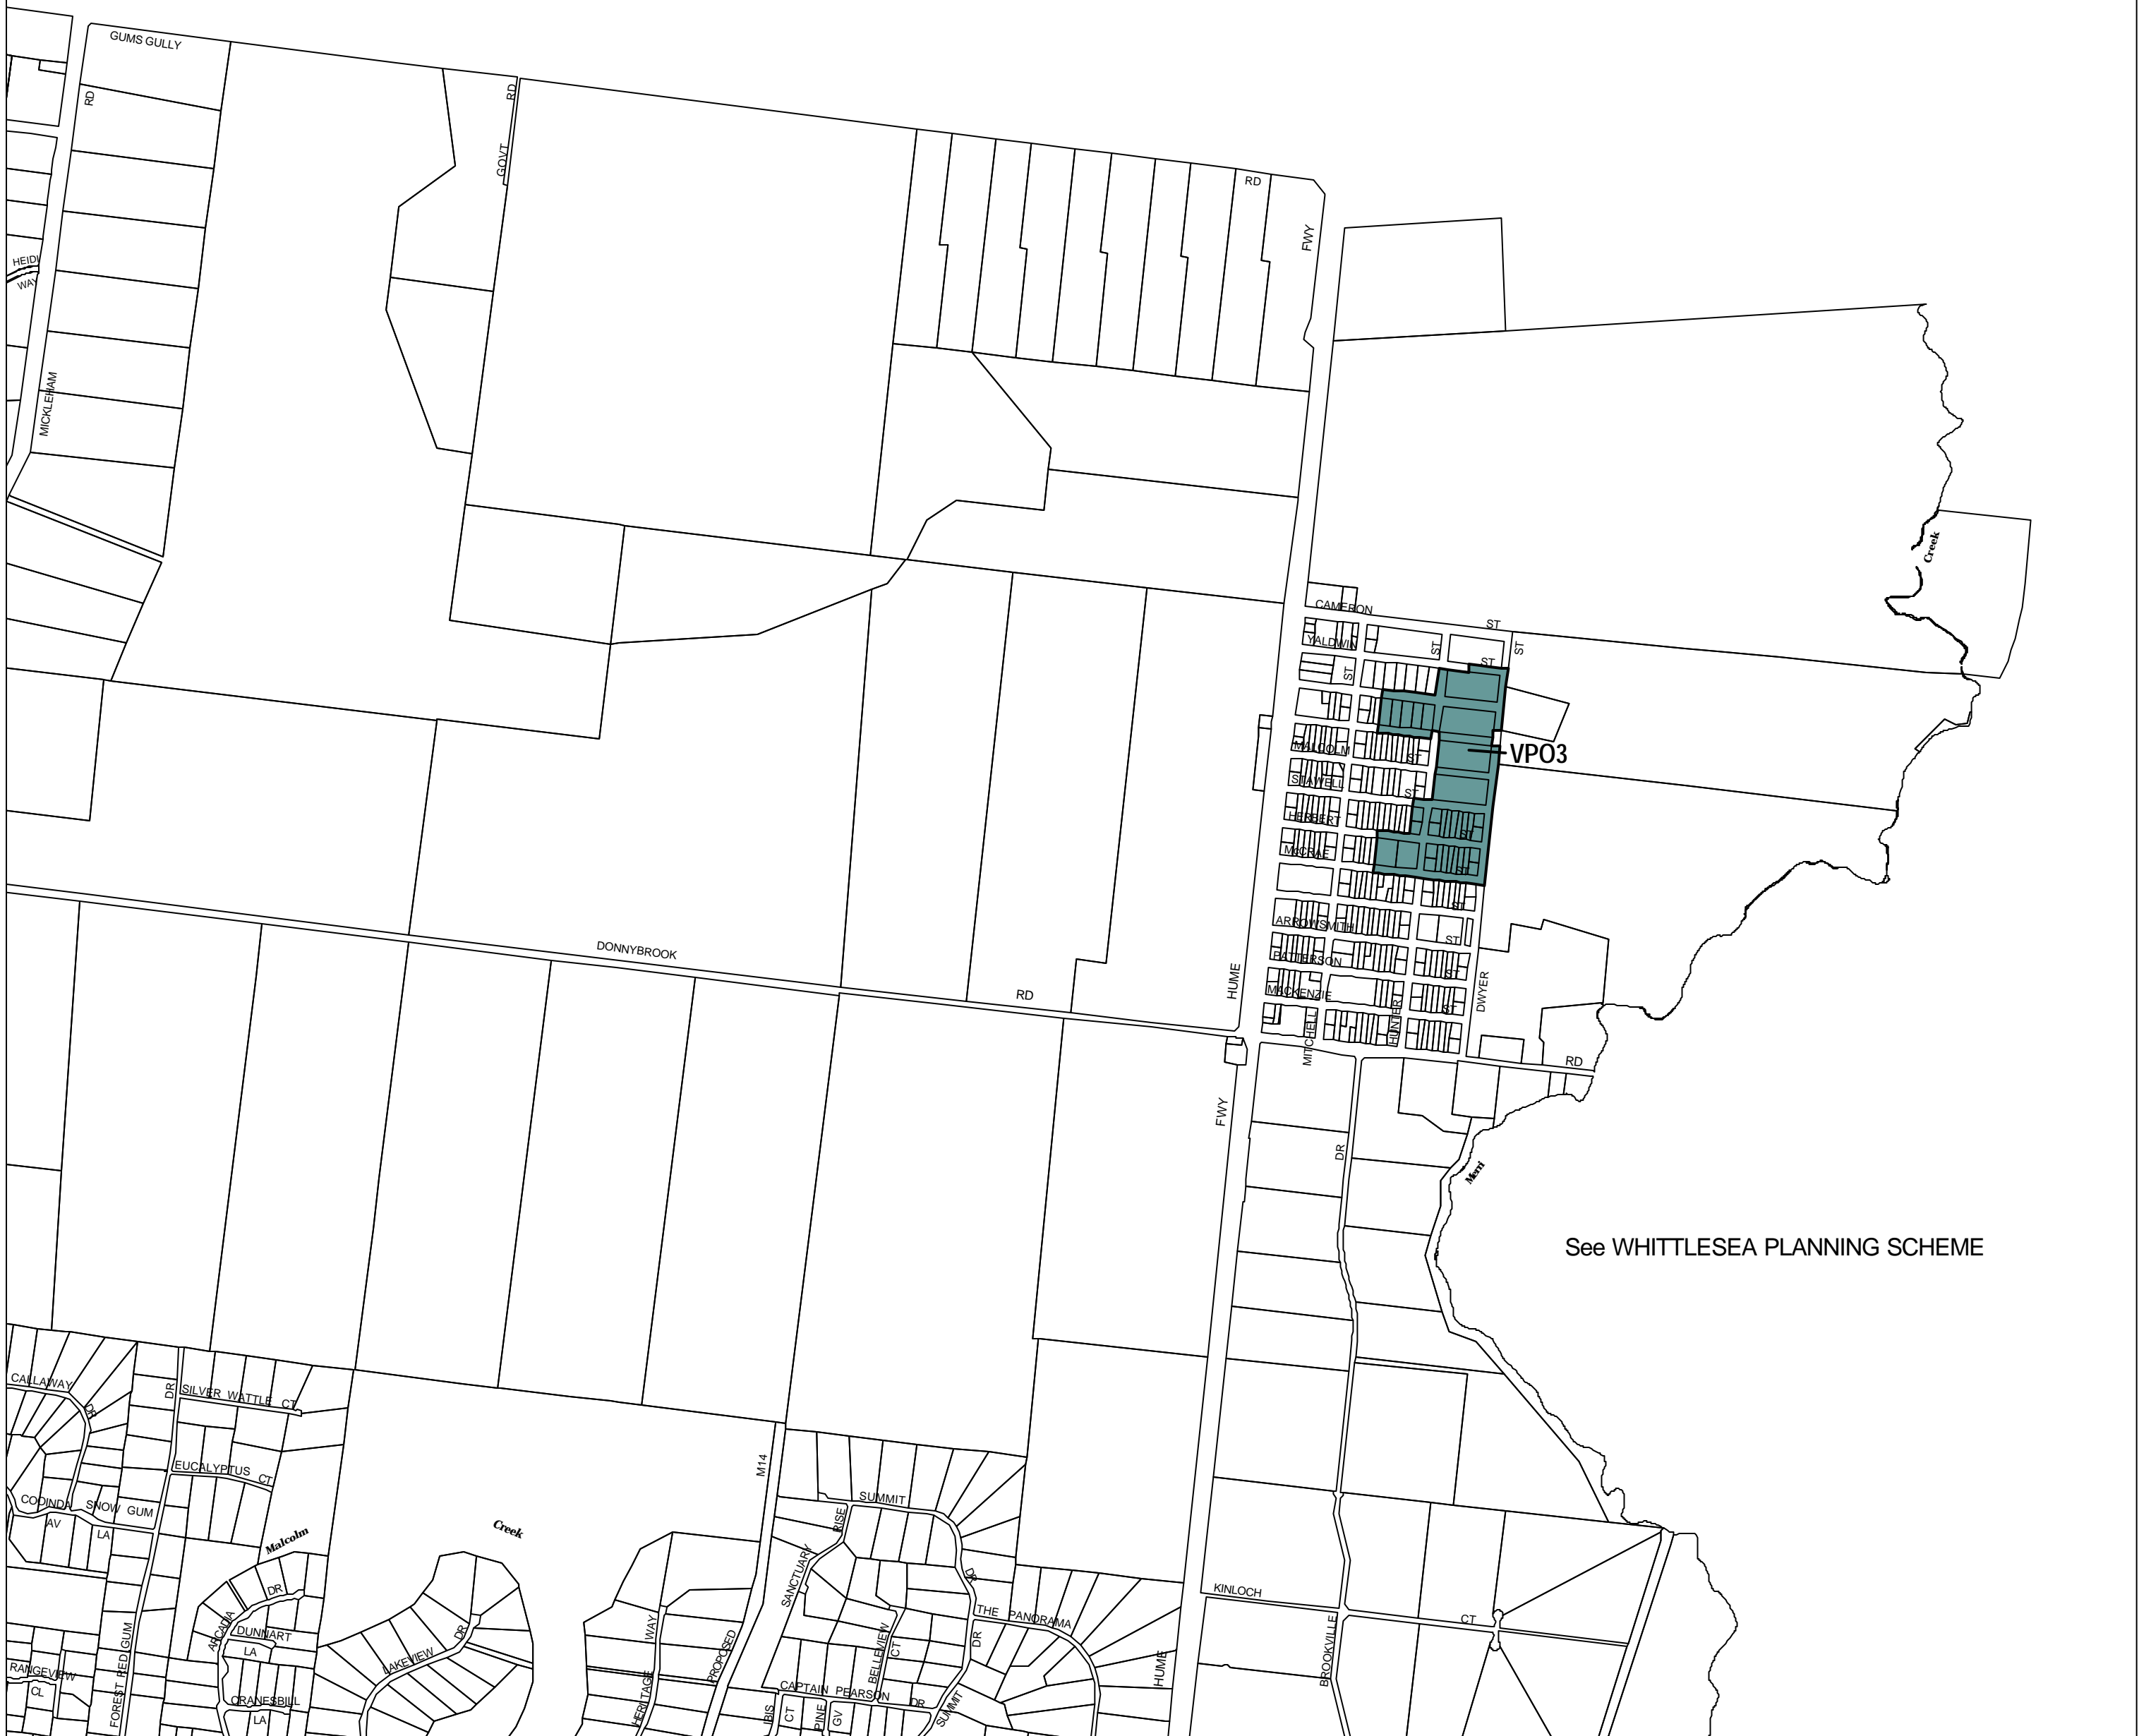

HUME PLANNING SCHEME - LOCAL PROVISION

See MITCHELL PLANNING SCHEME

Overlays	
	Vegetation Protection Overlay - Schedule 3

AUSTRALIAN MAP GRID ZONE 55

INDEX TO ADJOINING METRIC SERIES MAP

Printed: 4/6/2007