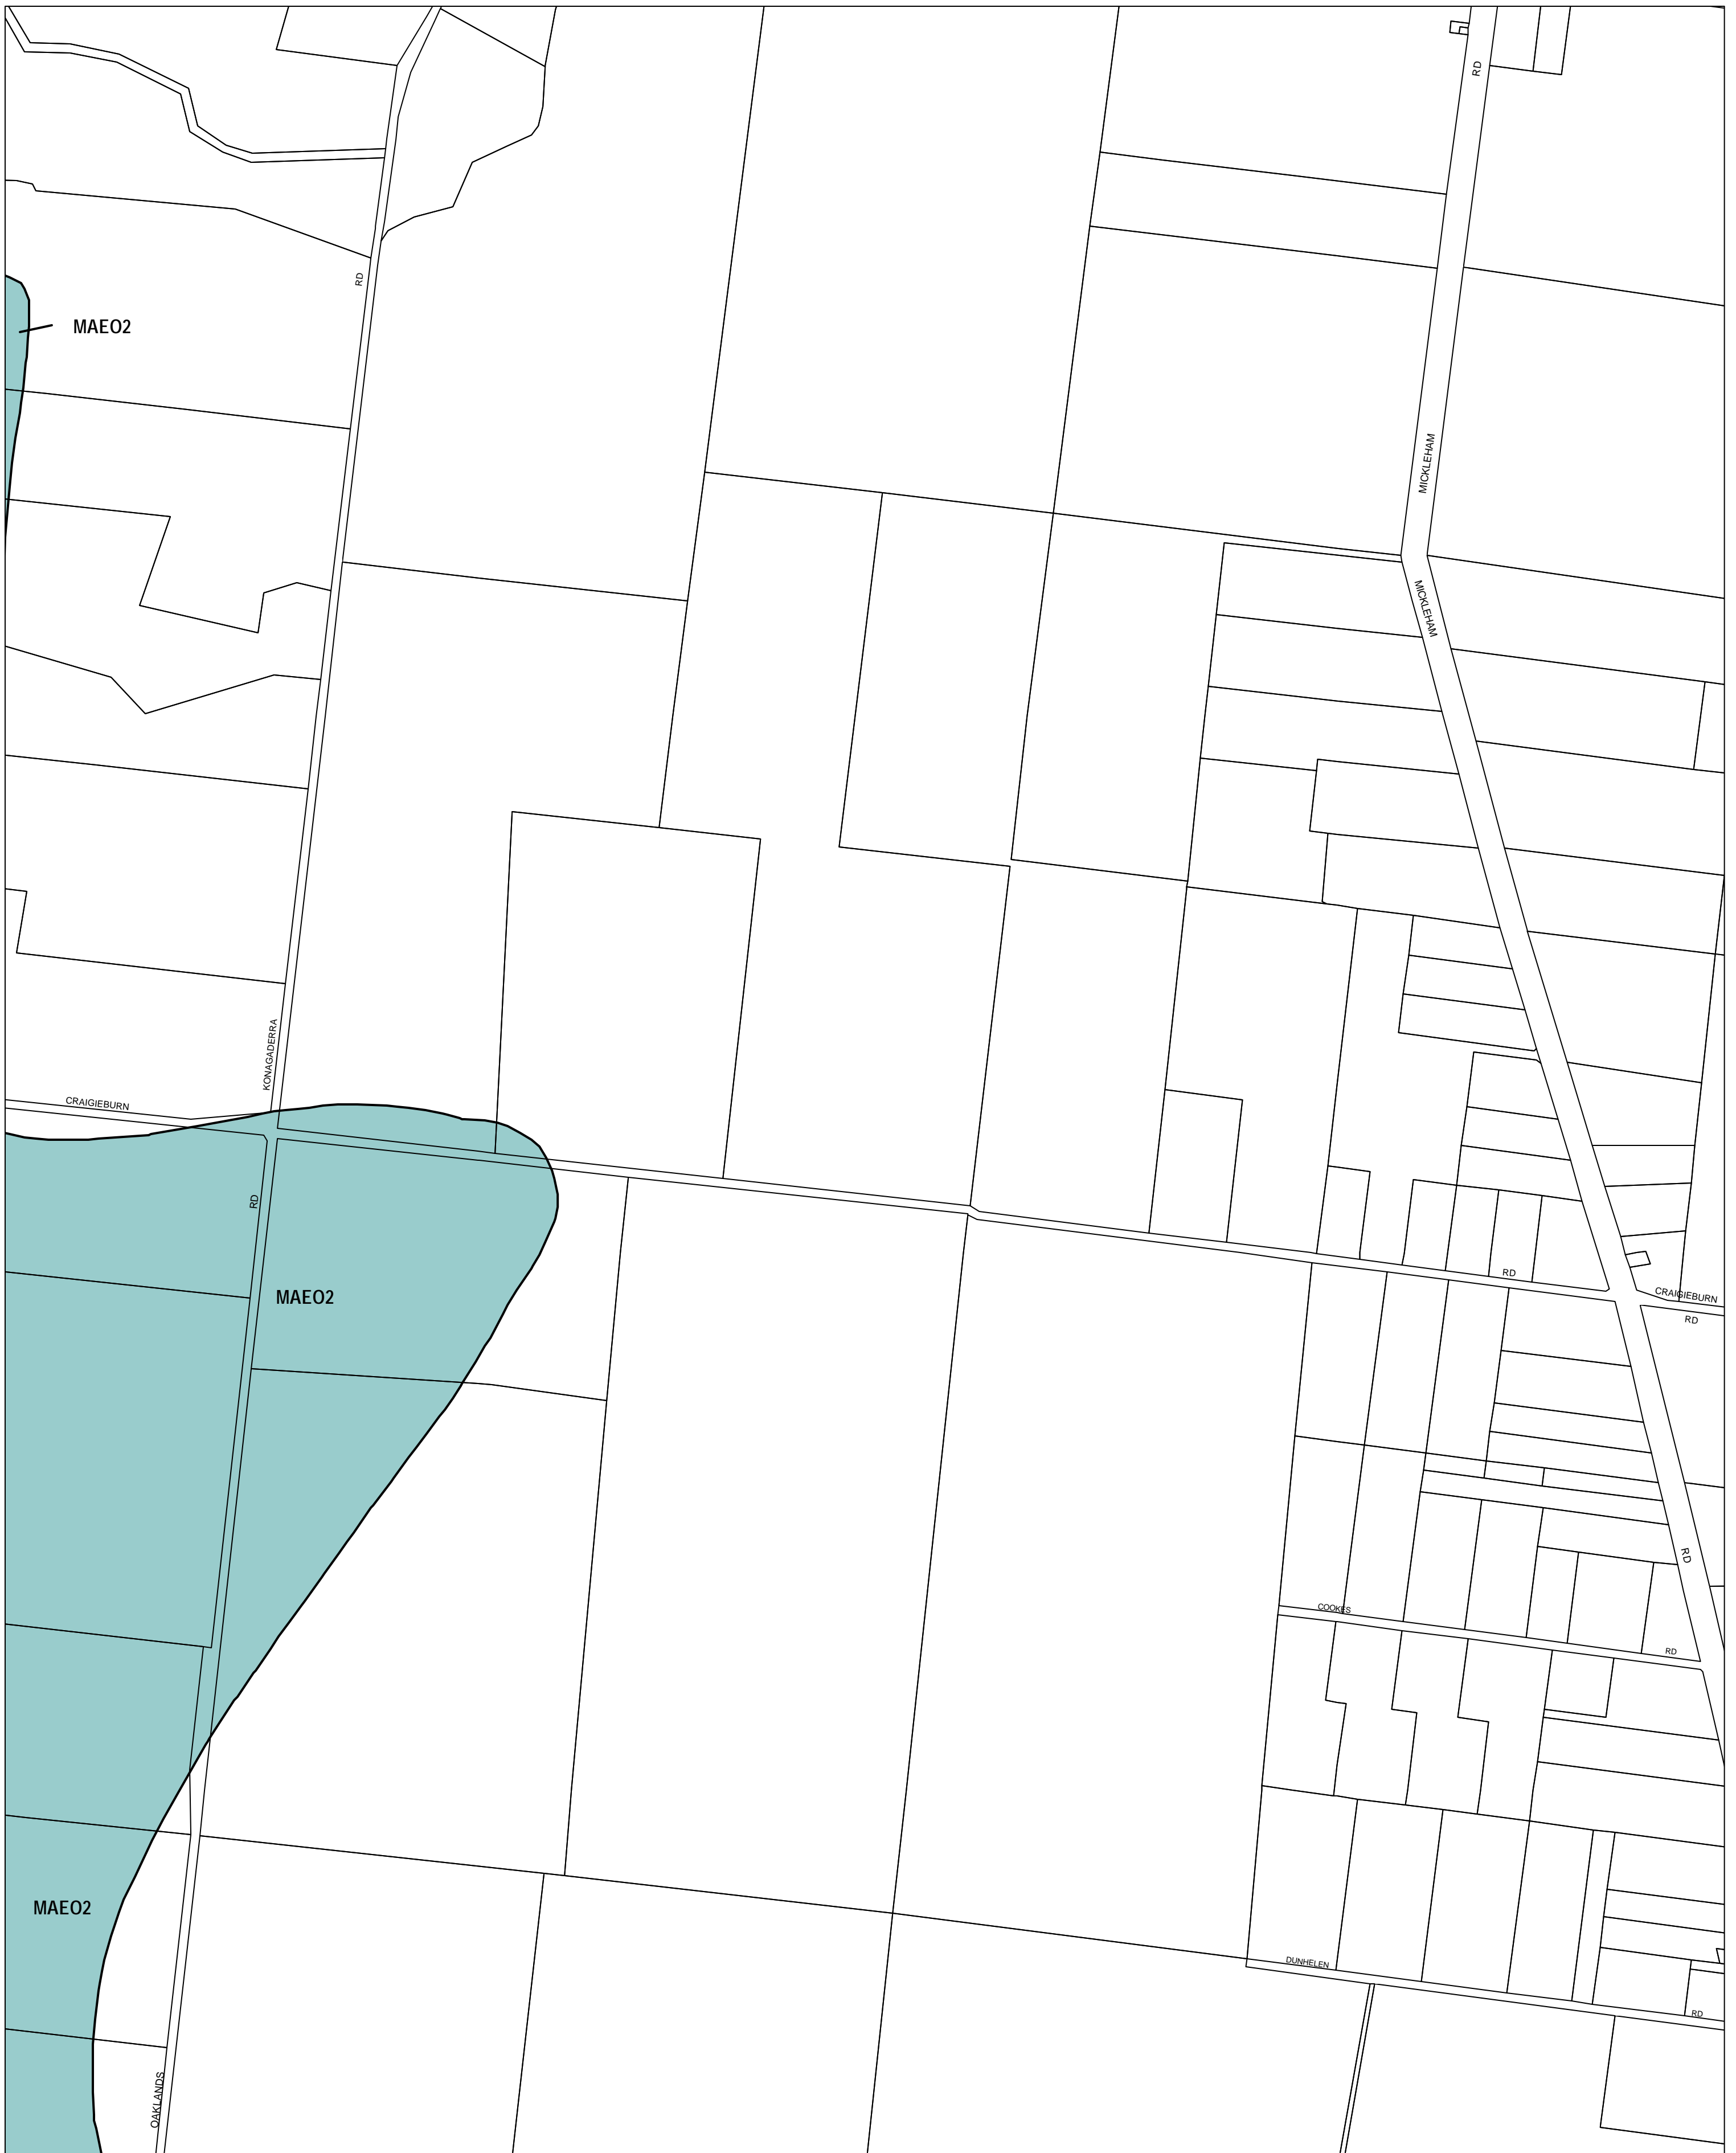

HUME PLANNING SCHEME - LOCAL PROVISION

Overlays

MAEO2 Melbourne Airport Environs Overlay - Schedule 2

200 400 600 800 1000 m

AUSTRALIAN MAP GRID ZONE 55

INDEX TO ADJOINING METRIC SERIES MAP

1	2	3	4
5	6	7	8
9	10	11	12
13	14	15	16
17	18	19	20
21	22	23	24
25	26		

Printed: 8/5/2007

AMENDMENT VC30