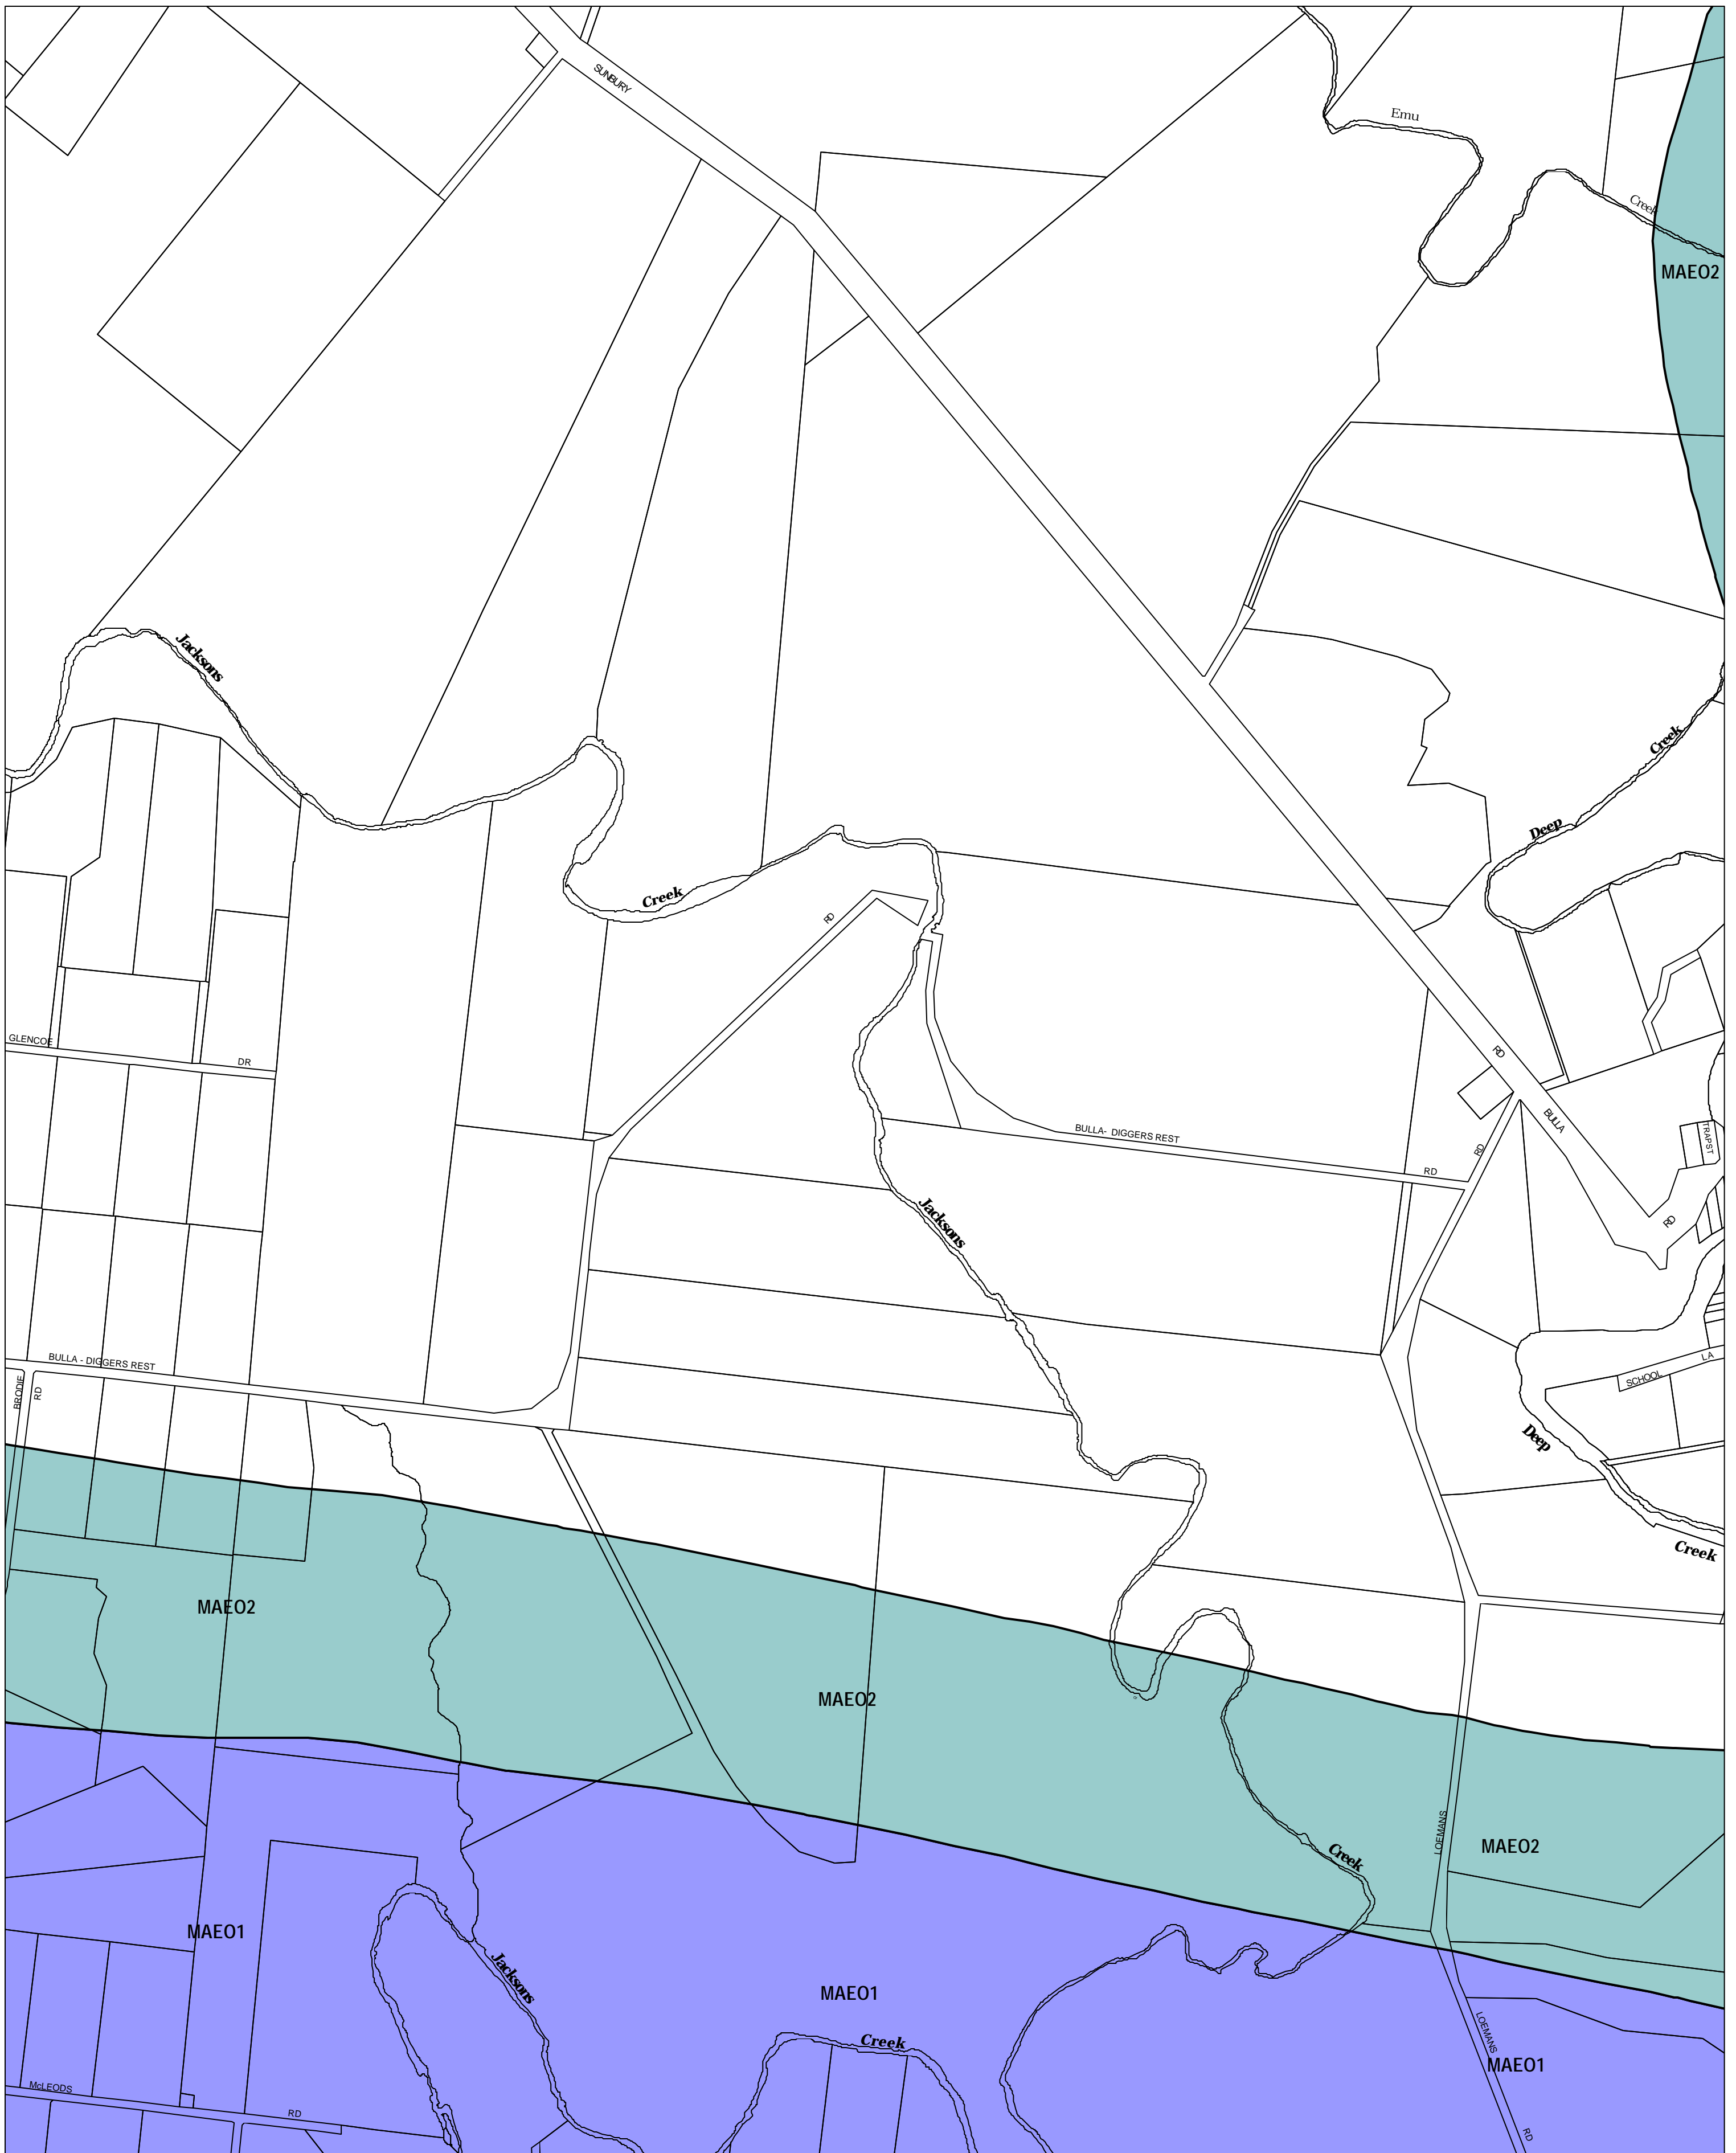

HUME PLANNING SCHEME - LOCAL PROVISION

Overlays	
MAE01	Melbourne Airport Environs Overlay - Schedule 1
MAE02	Melbourne Airport Environs Overlay - Schedule 2

Printed: 8/5/2007

AMENDMENT VC30