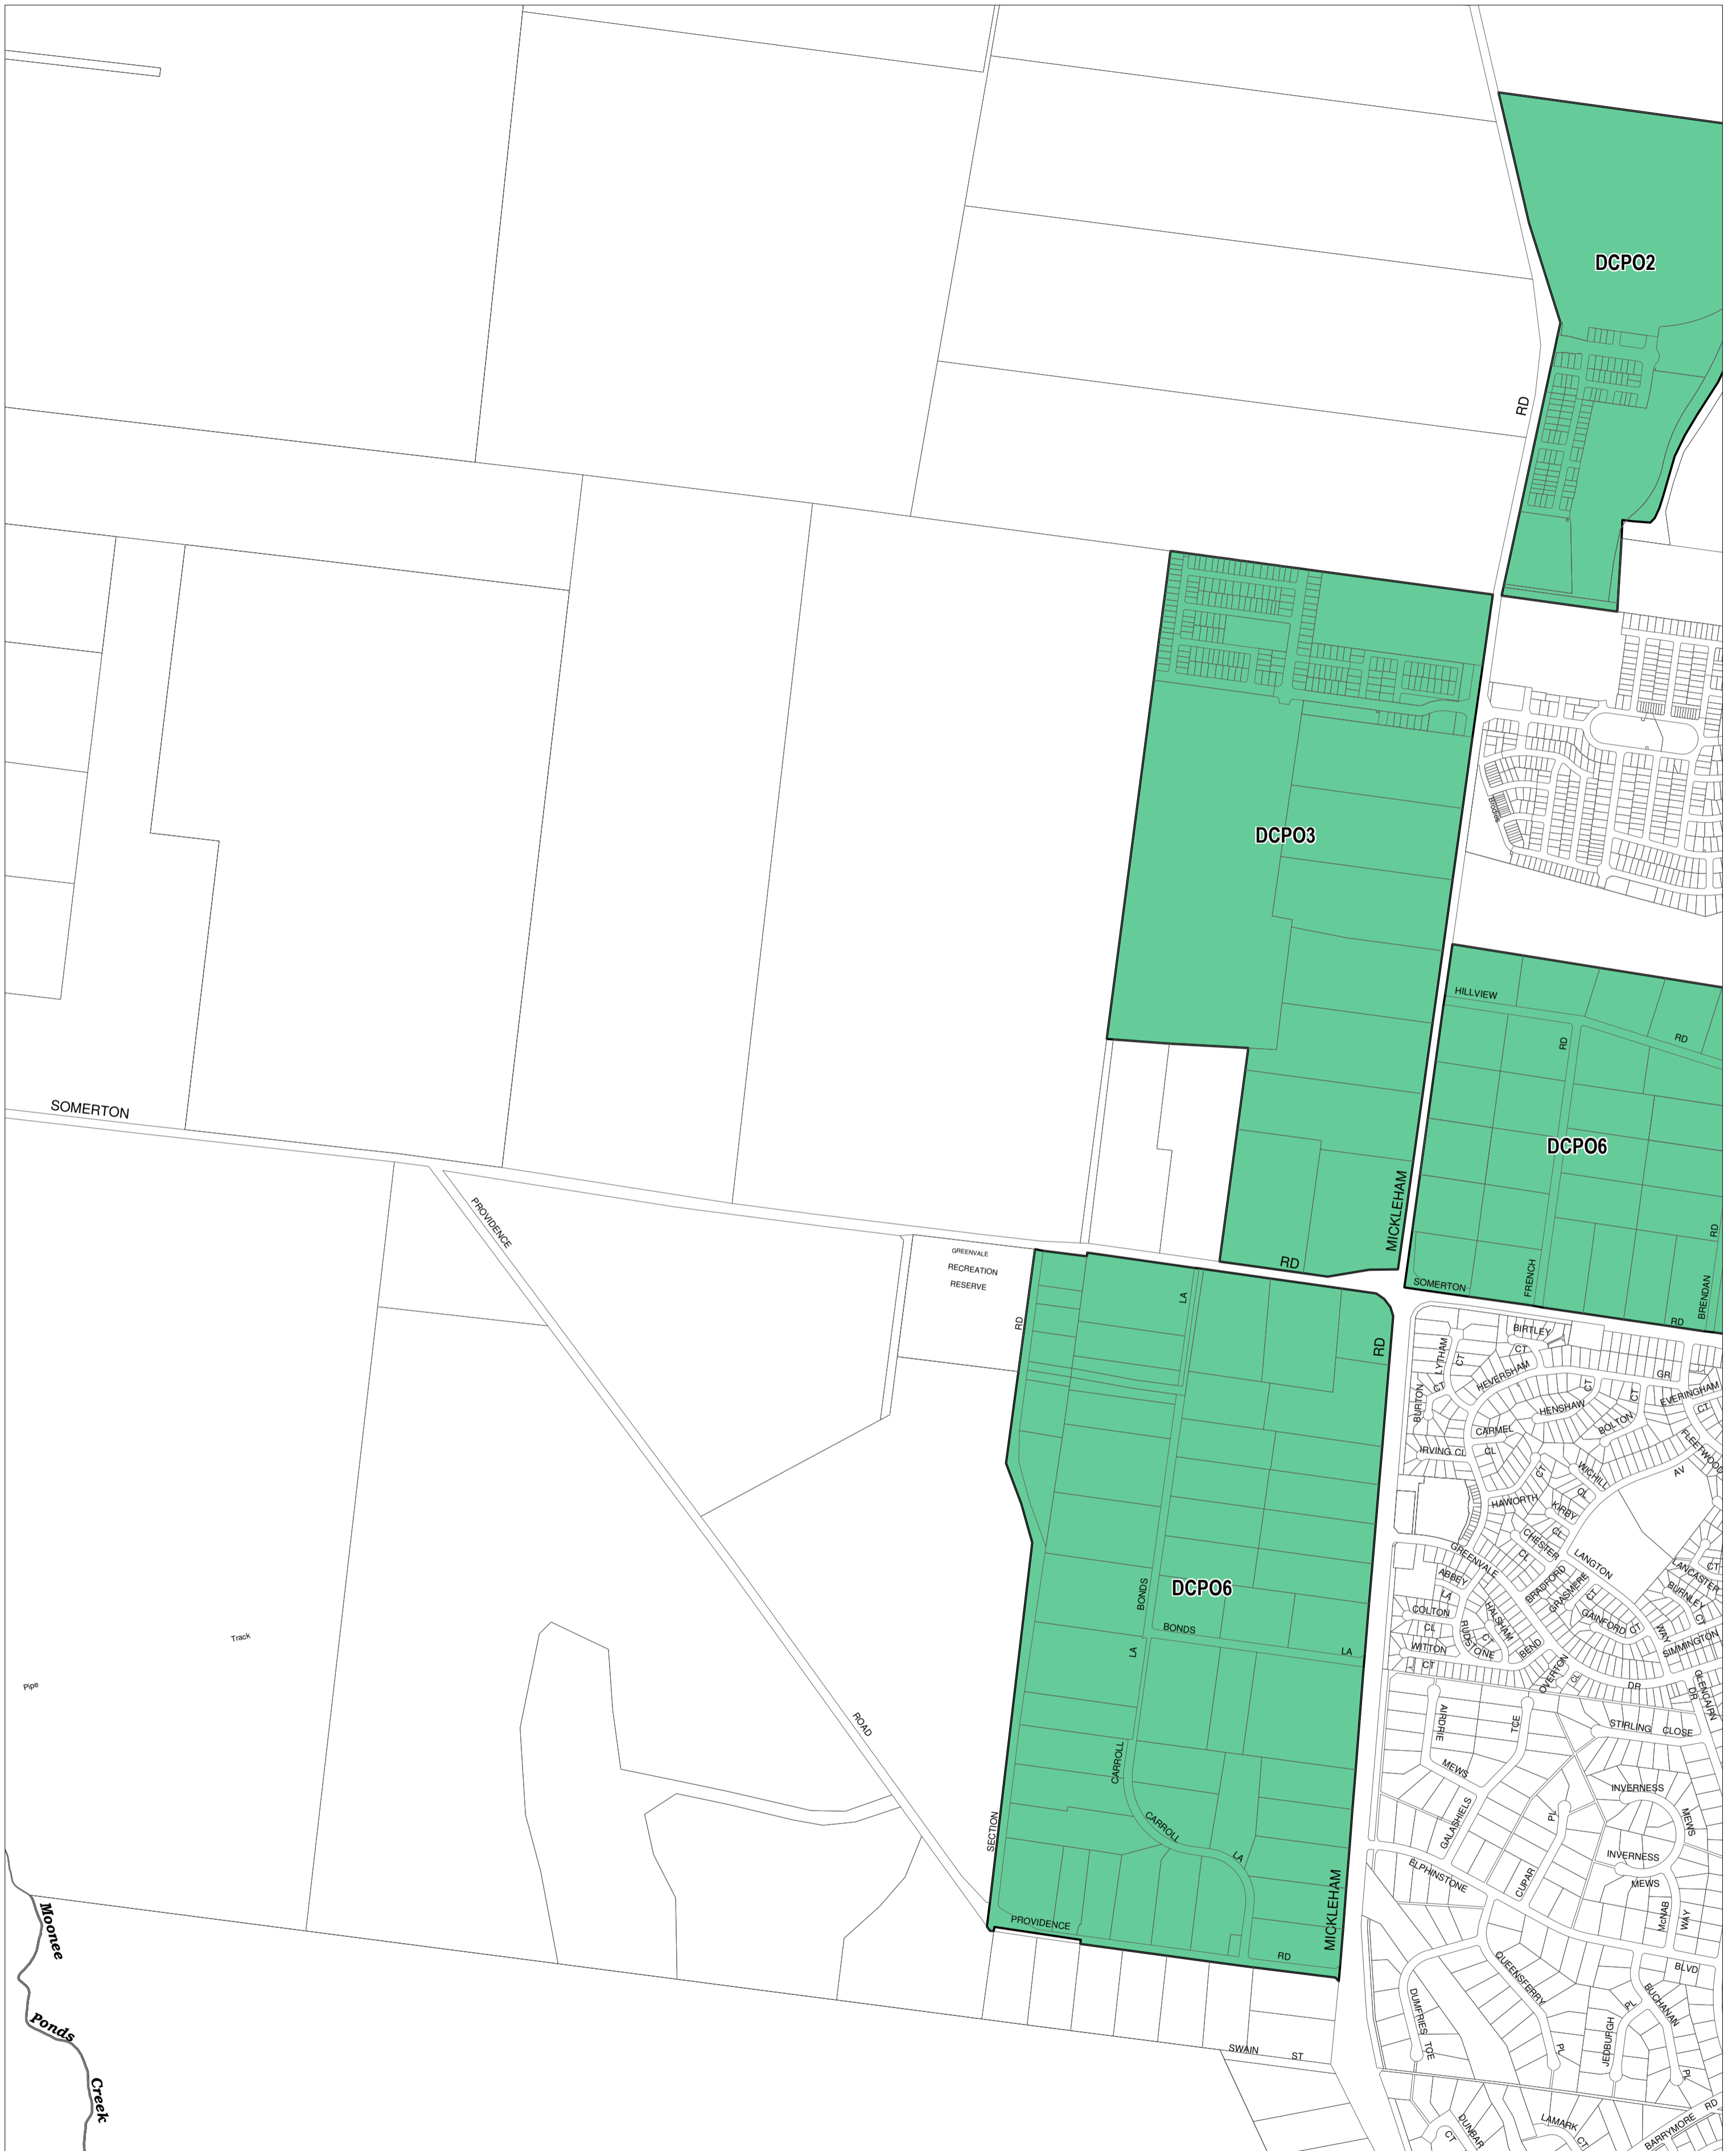

HUME PLANNING SCHEME - LOCAL PROVISION