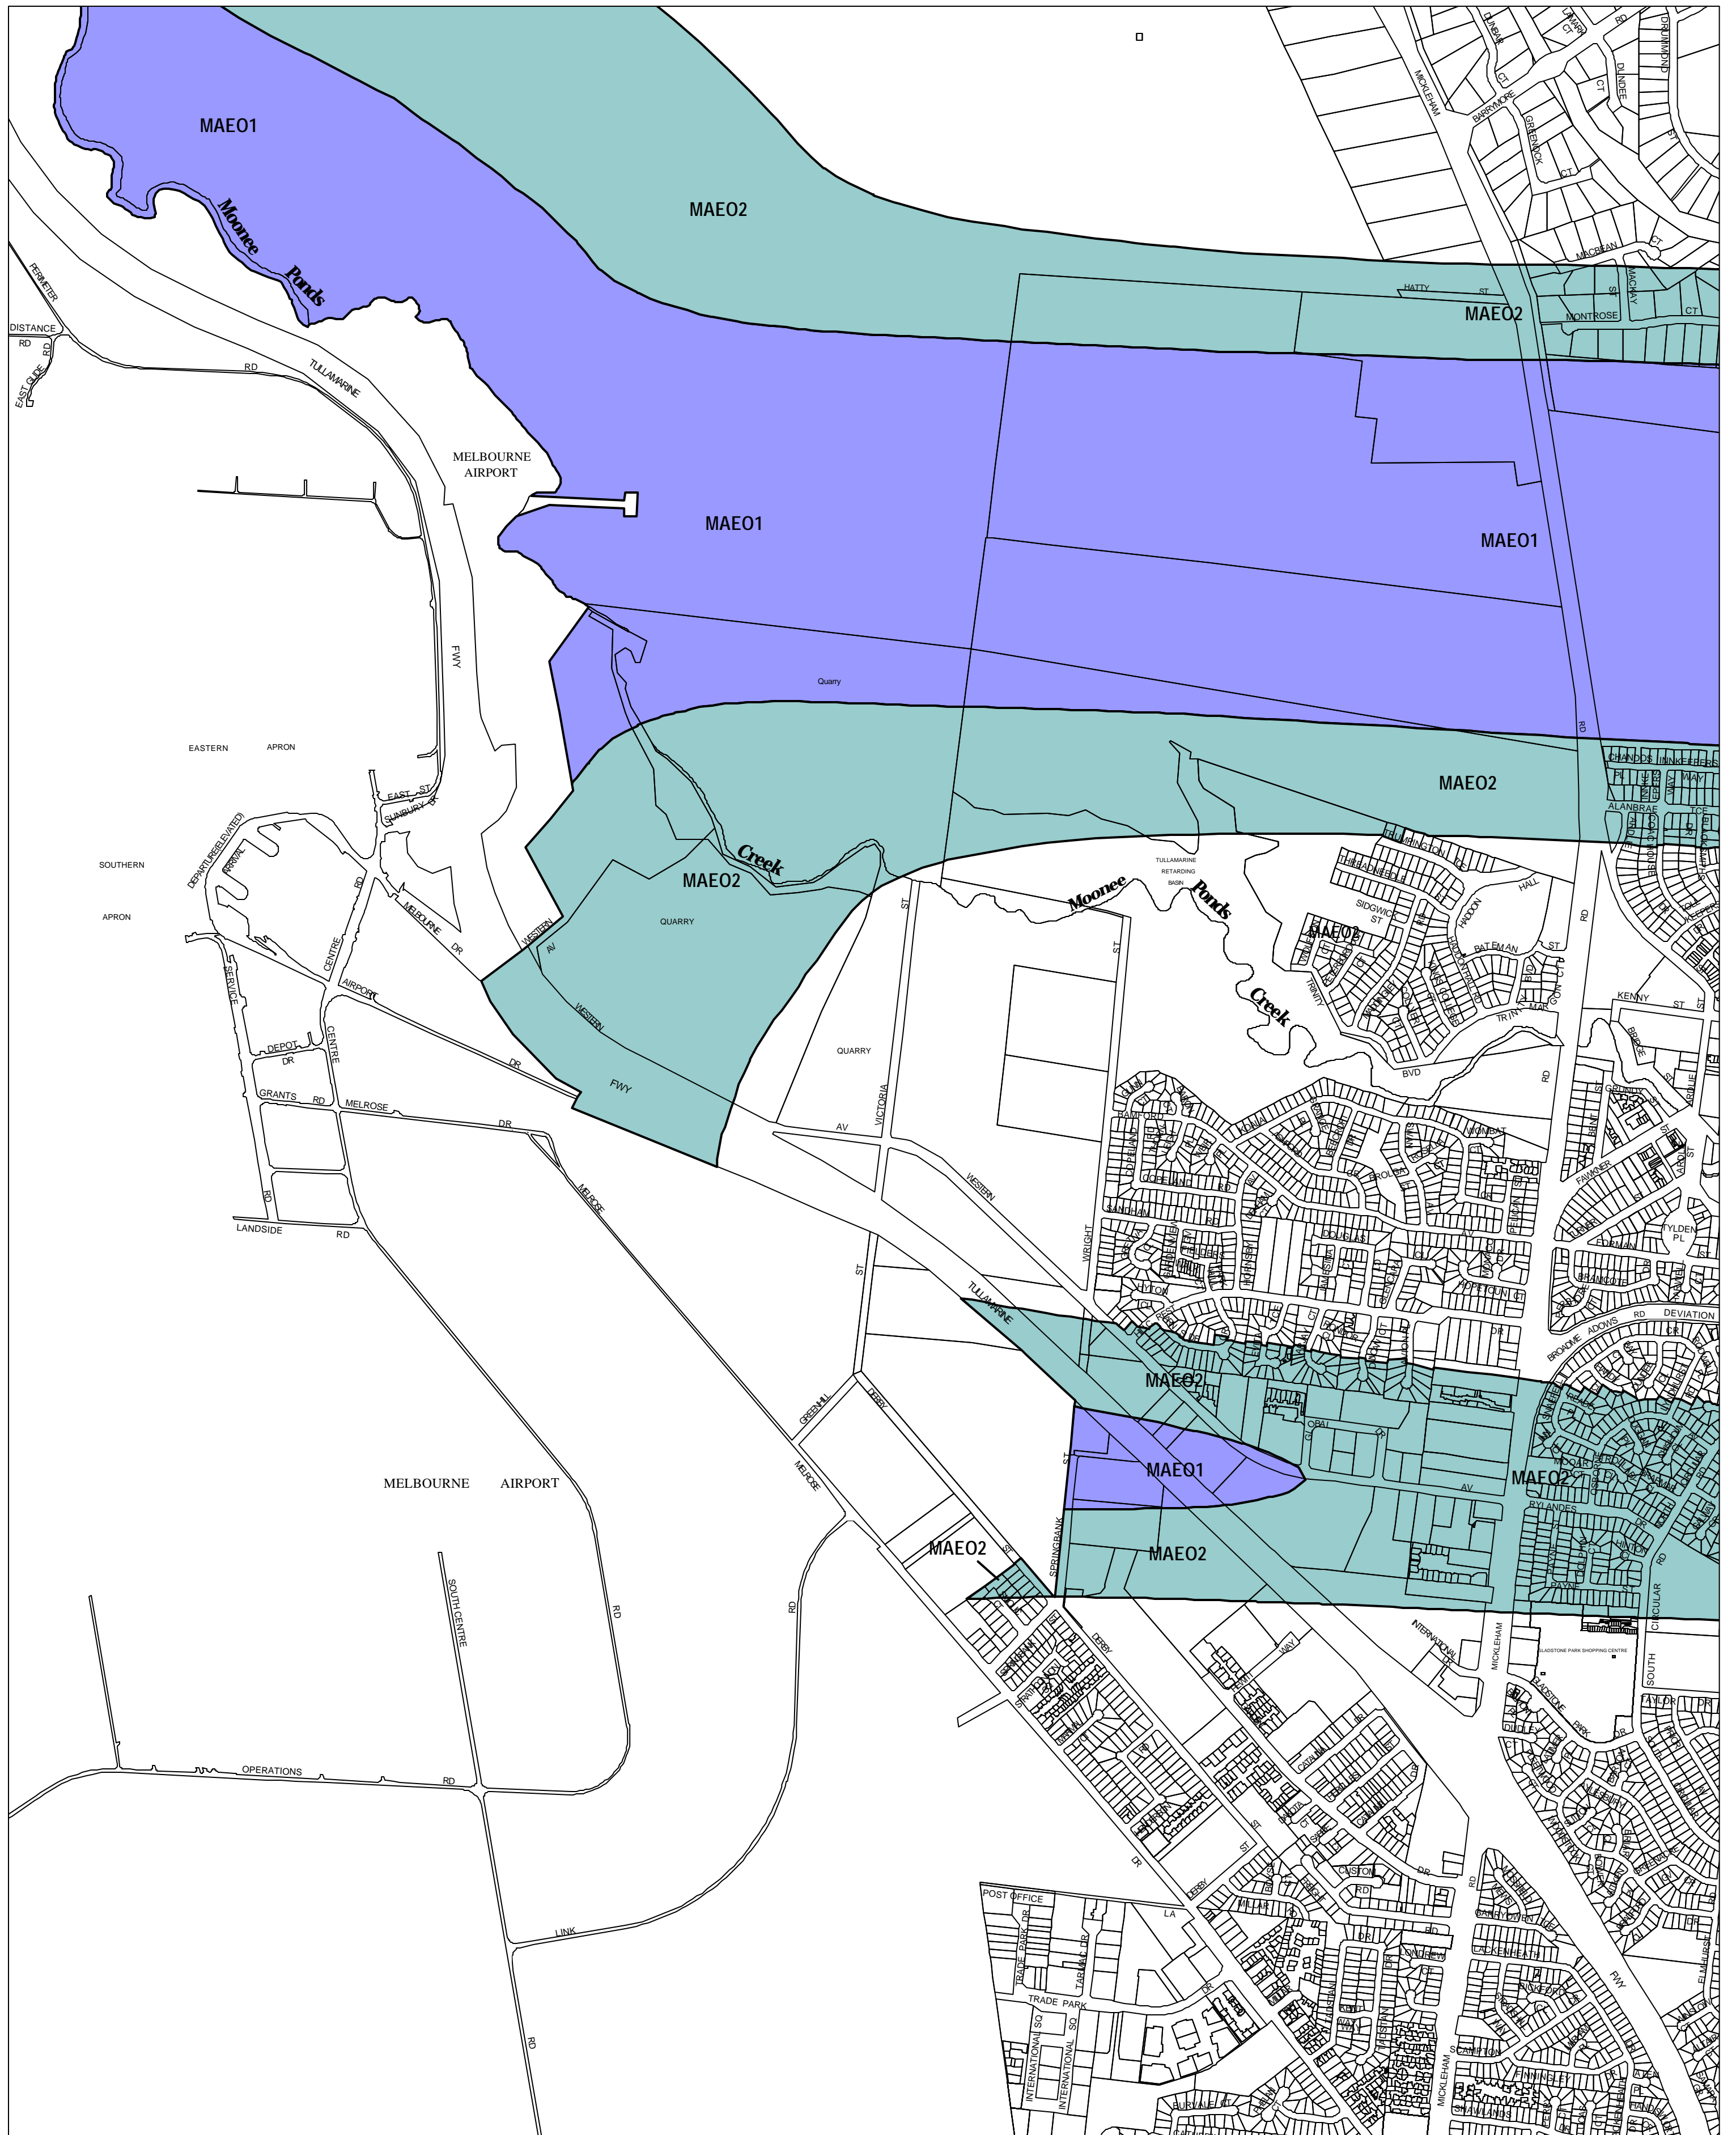

HUME PLANNING SCHEME - LOCAL PROVISION

Overlays

- MAEO1 Melbourne Airport Environs Overlay - Schedule 1
- MAEO2 Melbourne Airport Environs Overlay - Schedule 2

200 400 600 800 1000 m

AUSTRALIAN MAP GRID ZONE 55

INDEX TO ADJOINING METRIC SERIES MAP

1	2	3	4
5	6	7	8
9	10	11	12
13	14	15	16
17	18	19	20
21	22	23	24
25	26		

Printed: 8/5/2007

AMENDMENT VC30