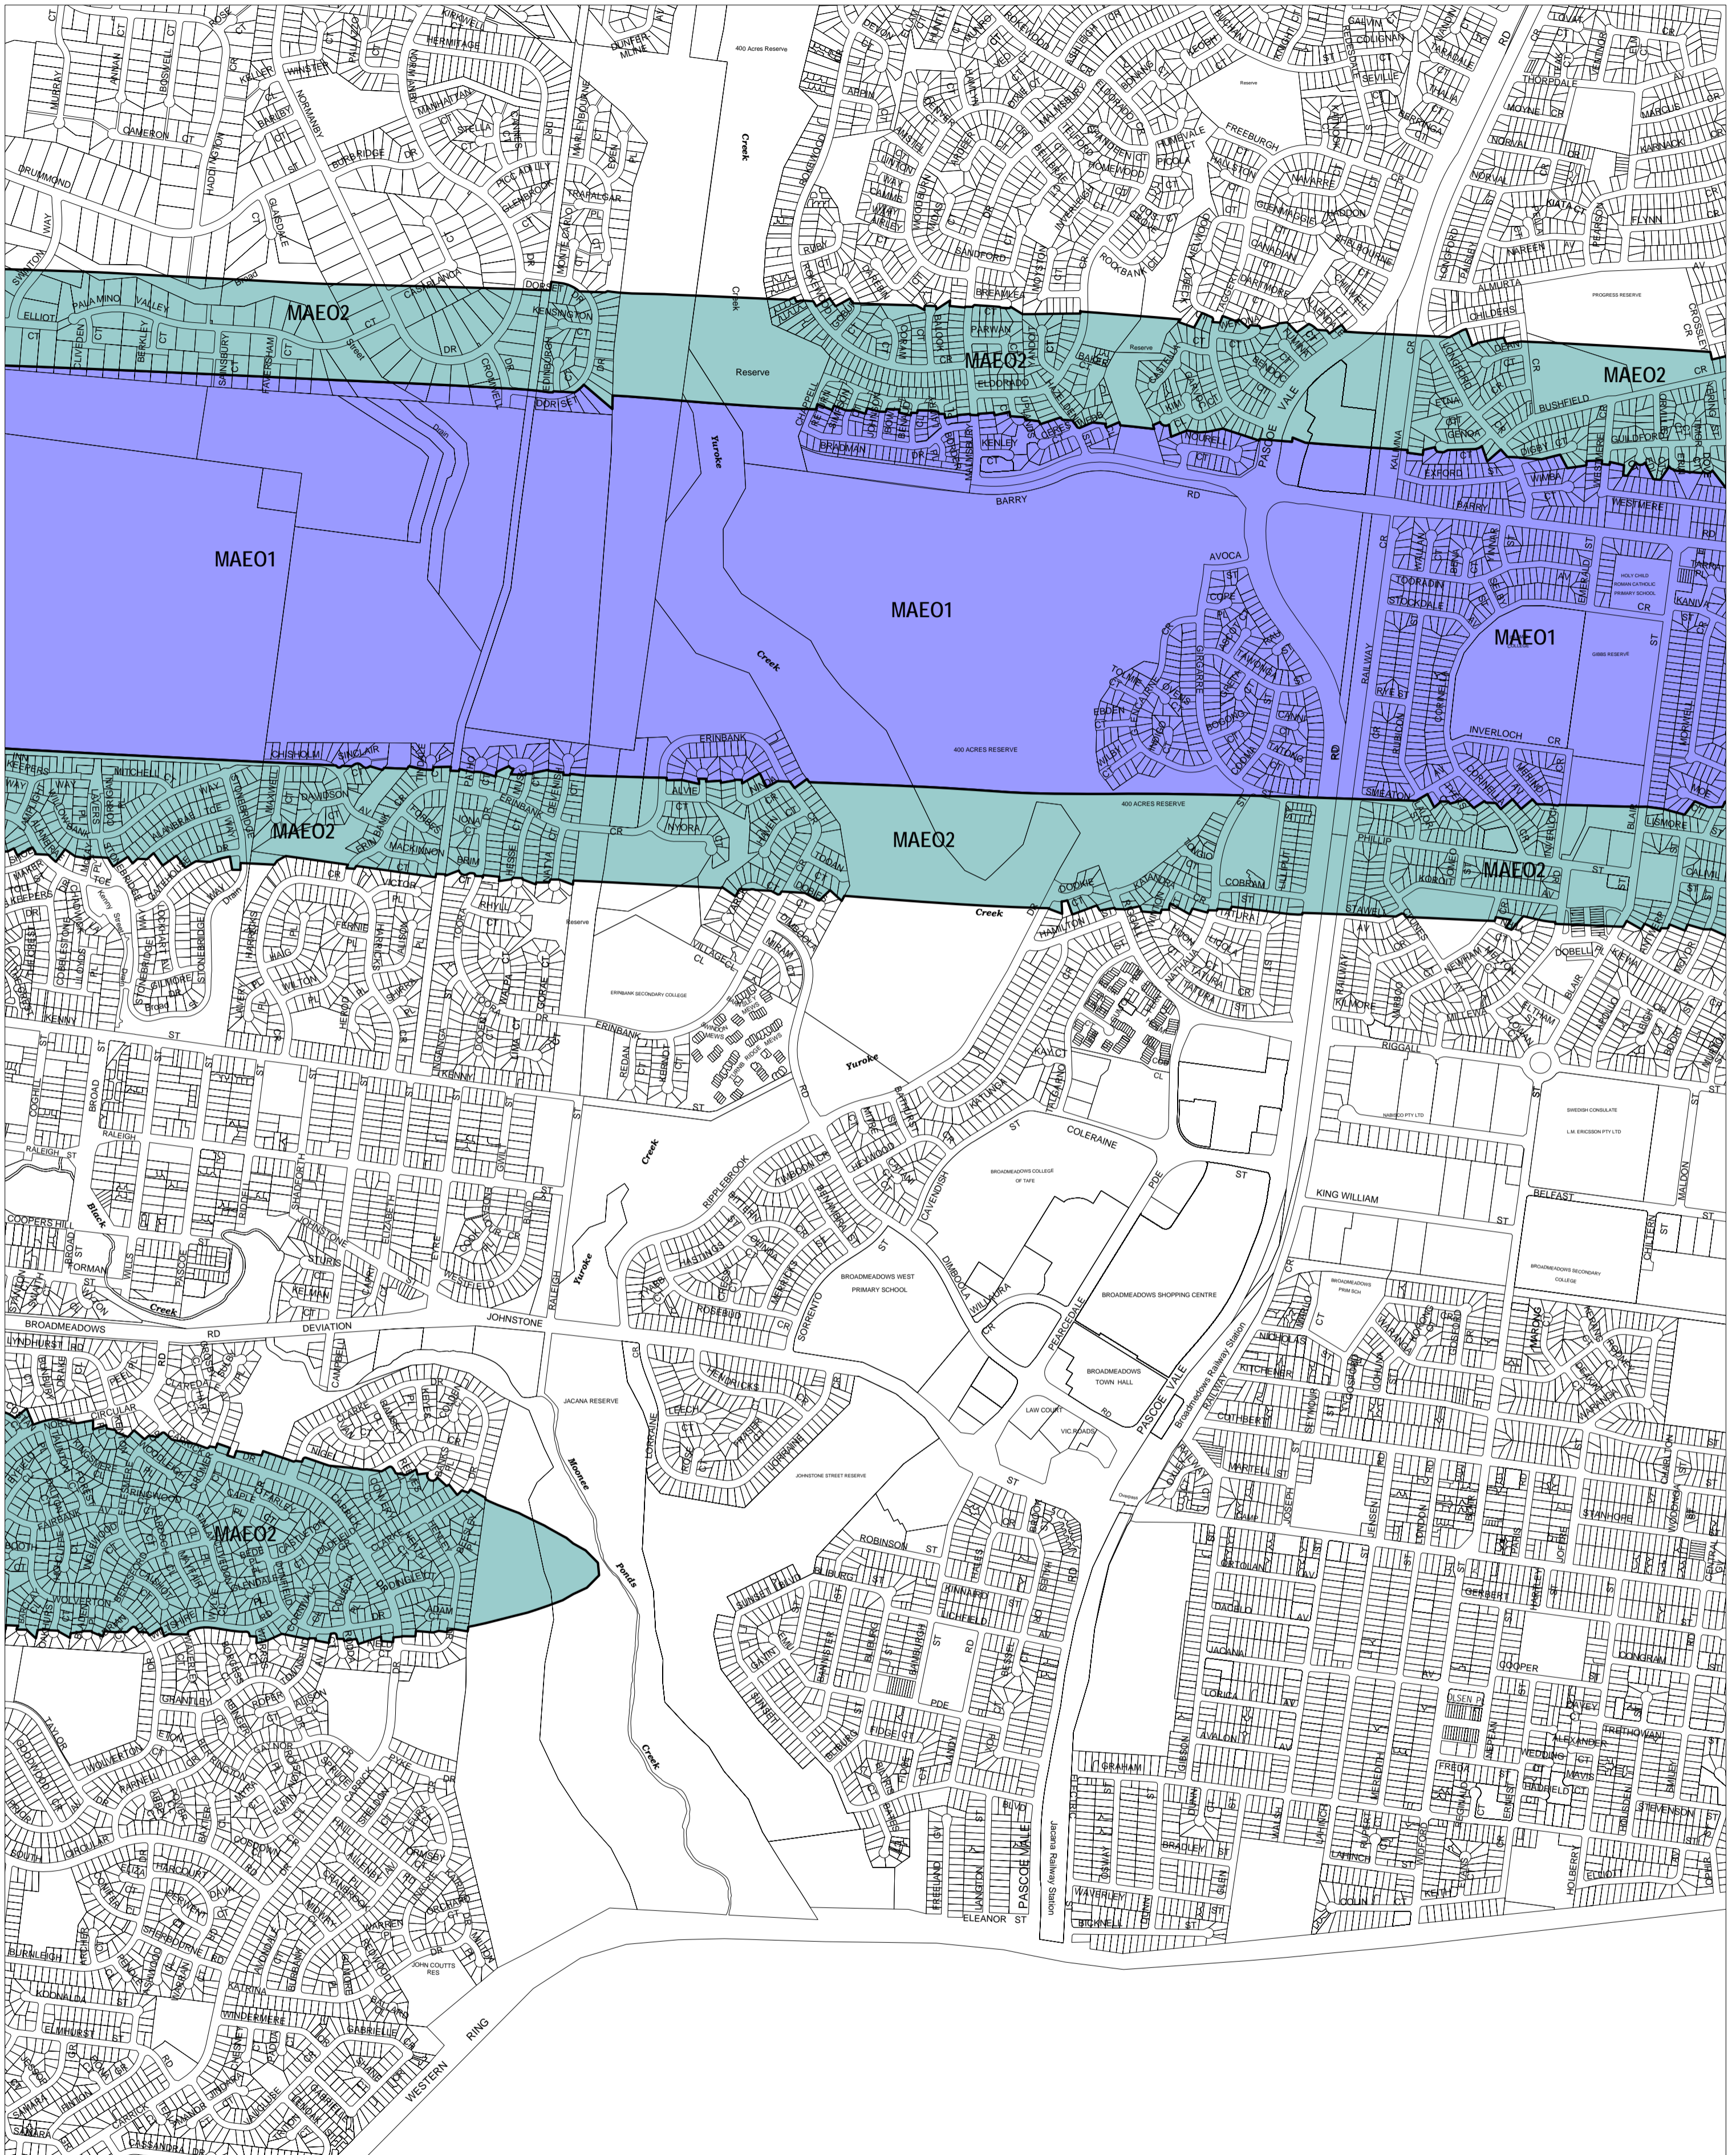

HUME PLANNING SCHEME - LOCAL PROVISION

Printed: 7/11/2011

AMENDMENT C141