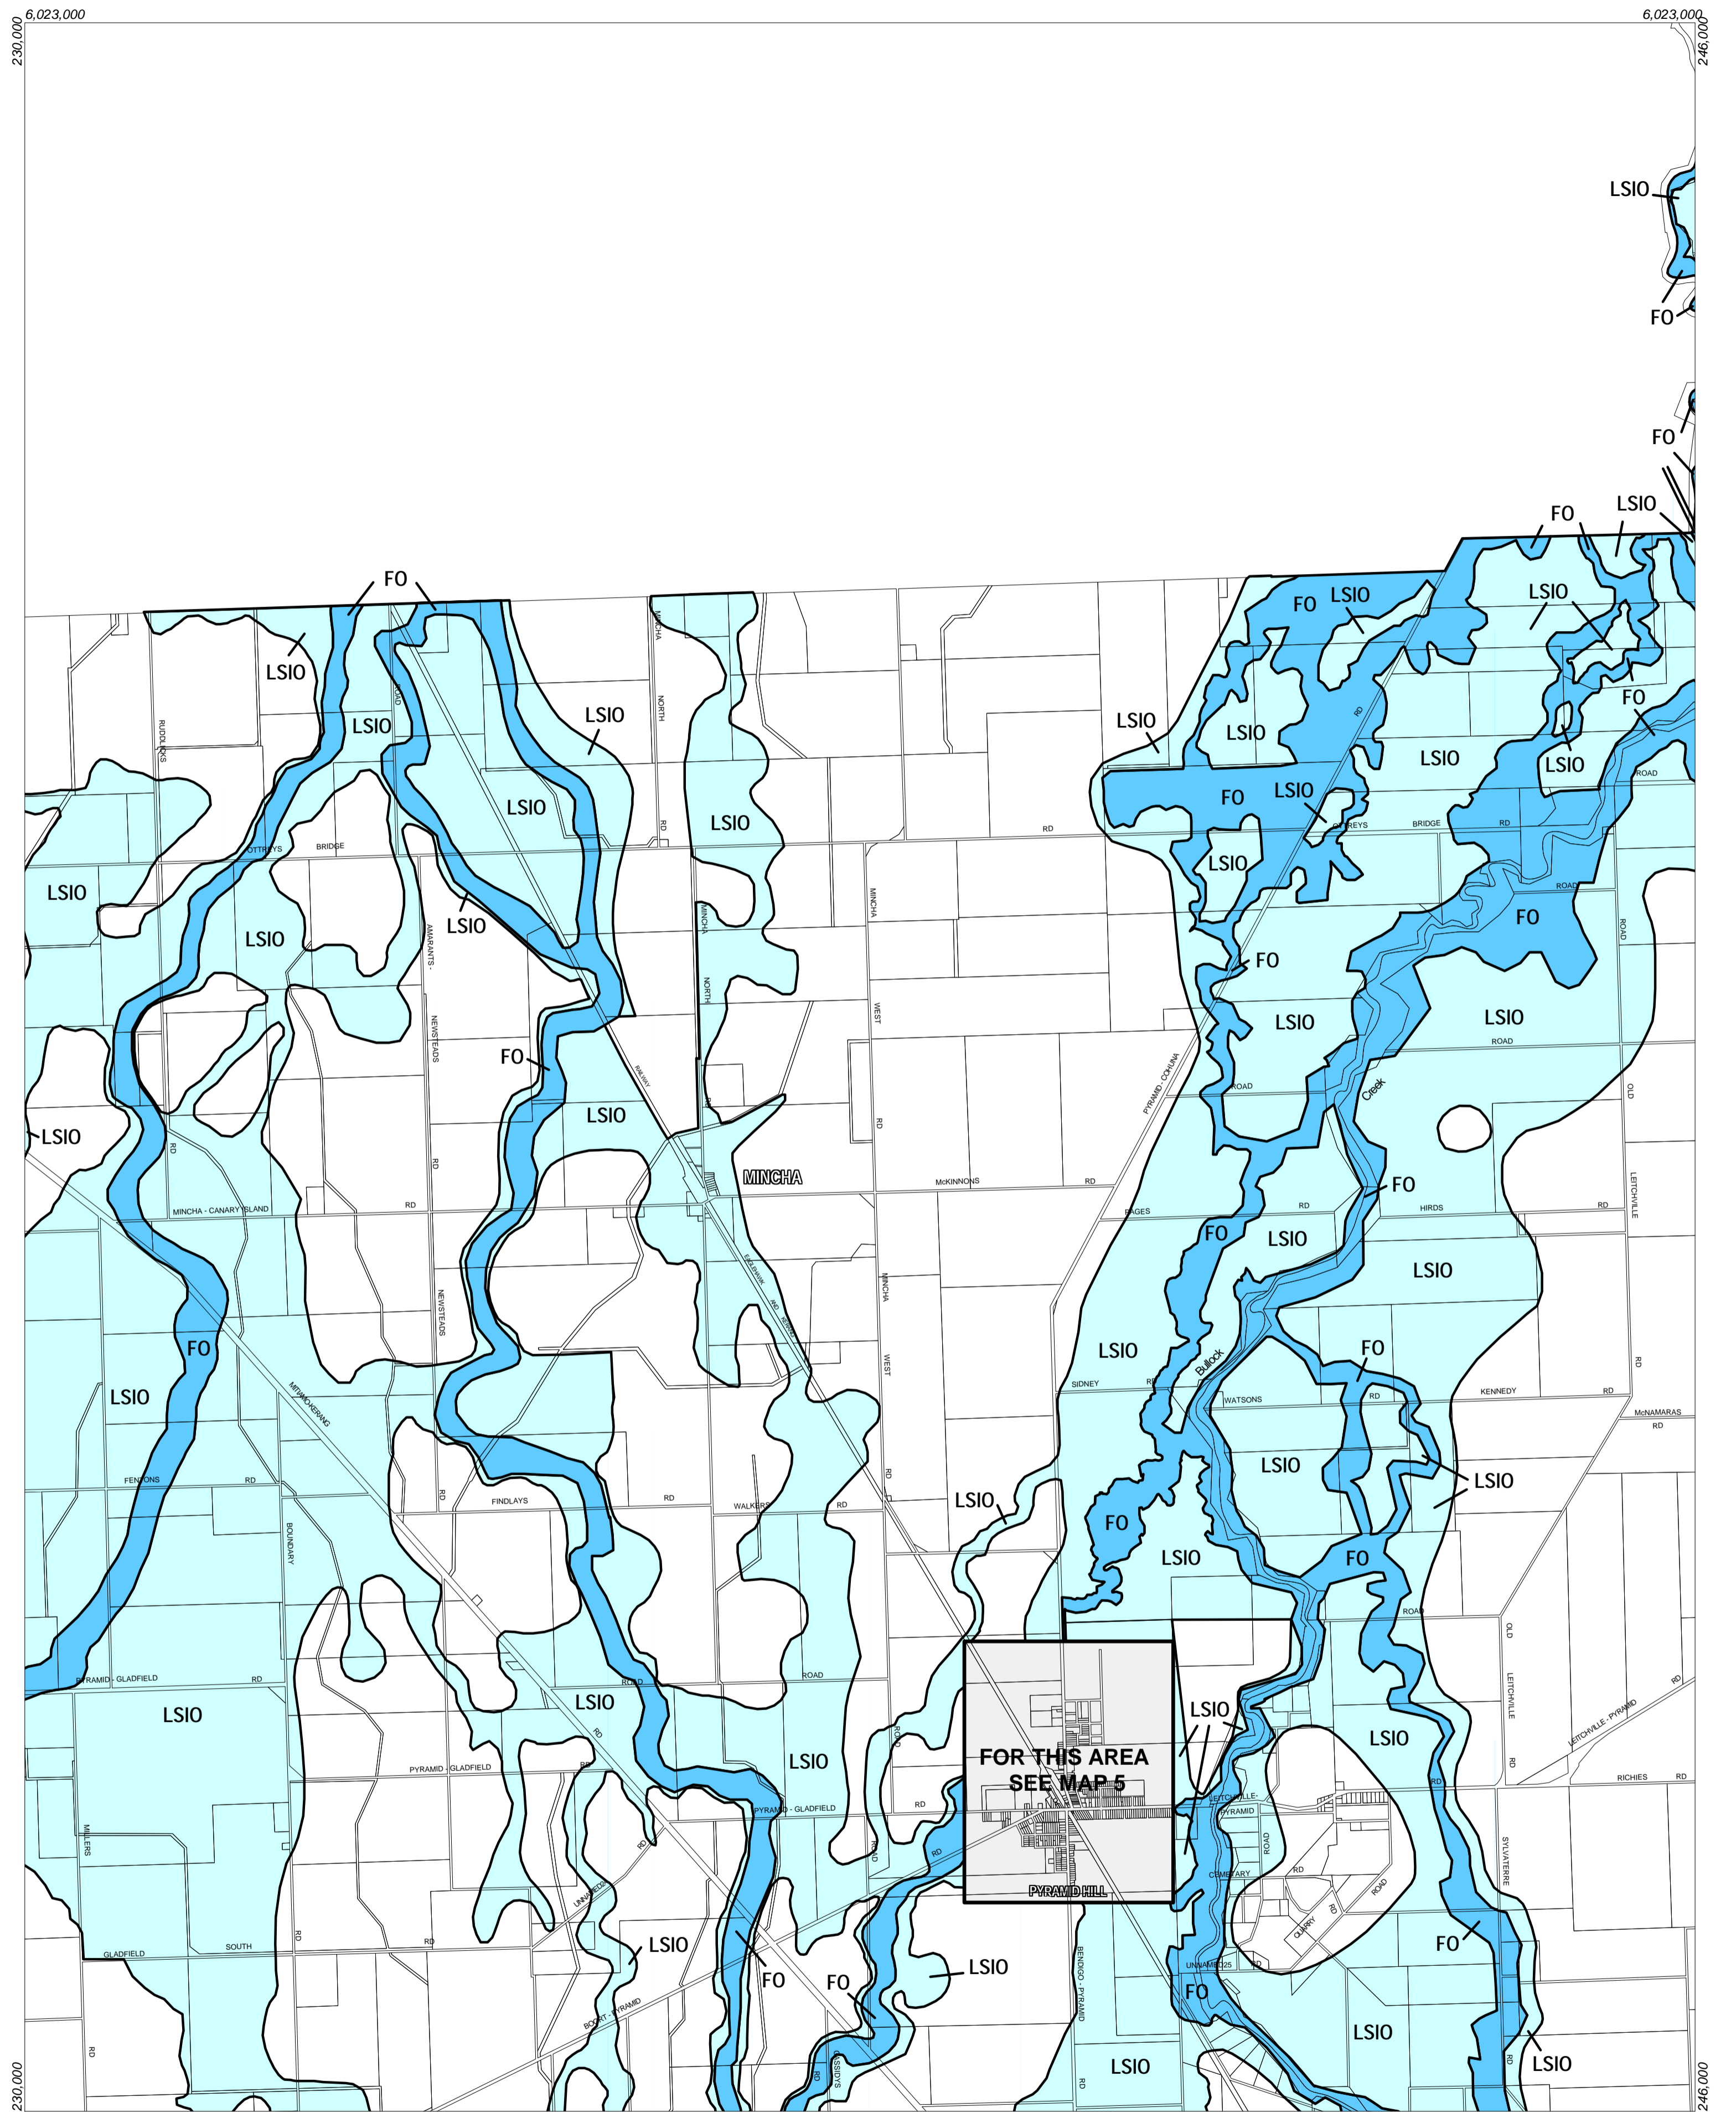

LODDON PLANNING SCHEME - LOCAL PROVISION

1. **Overlays**
2. FO Floodway Overlay
   - LSIO Land Subject To Inundation Overlay

AUSTRALIAN MAP GRID ZONE 55

Amendment C9
Printed: 8/12/2004