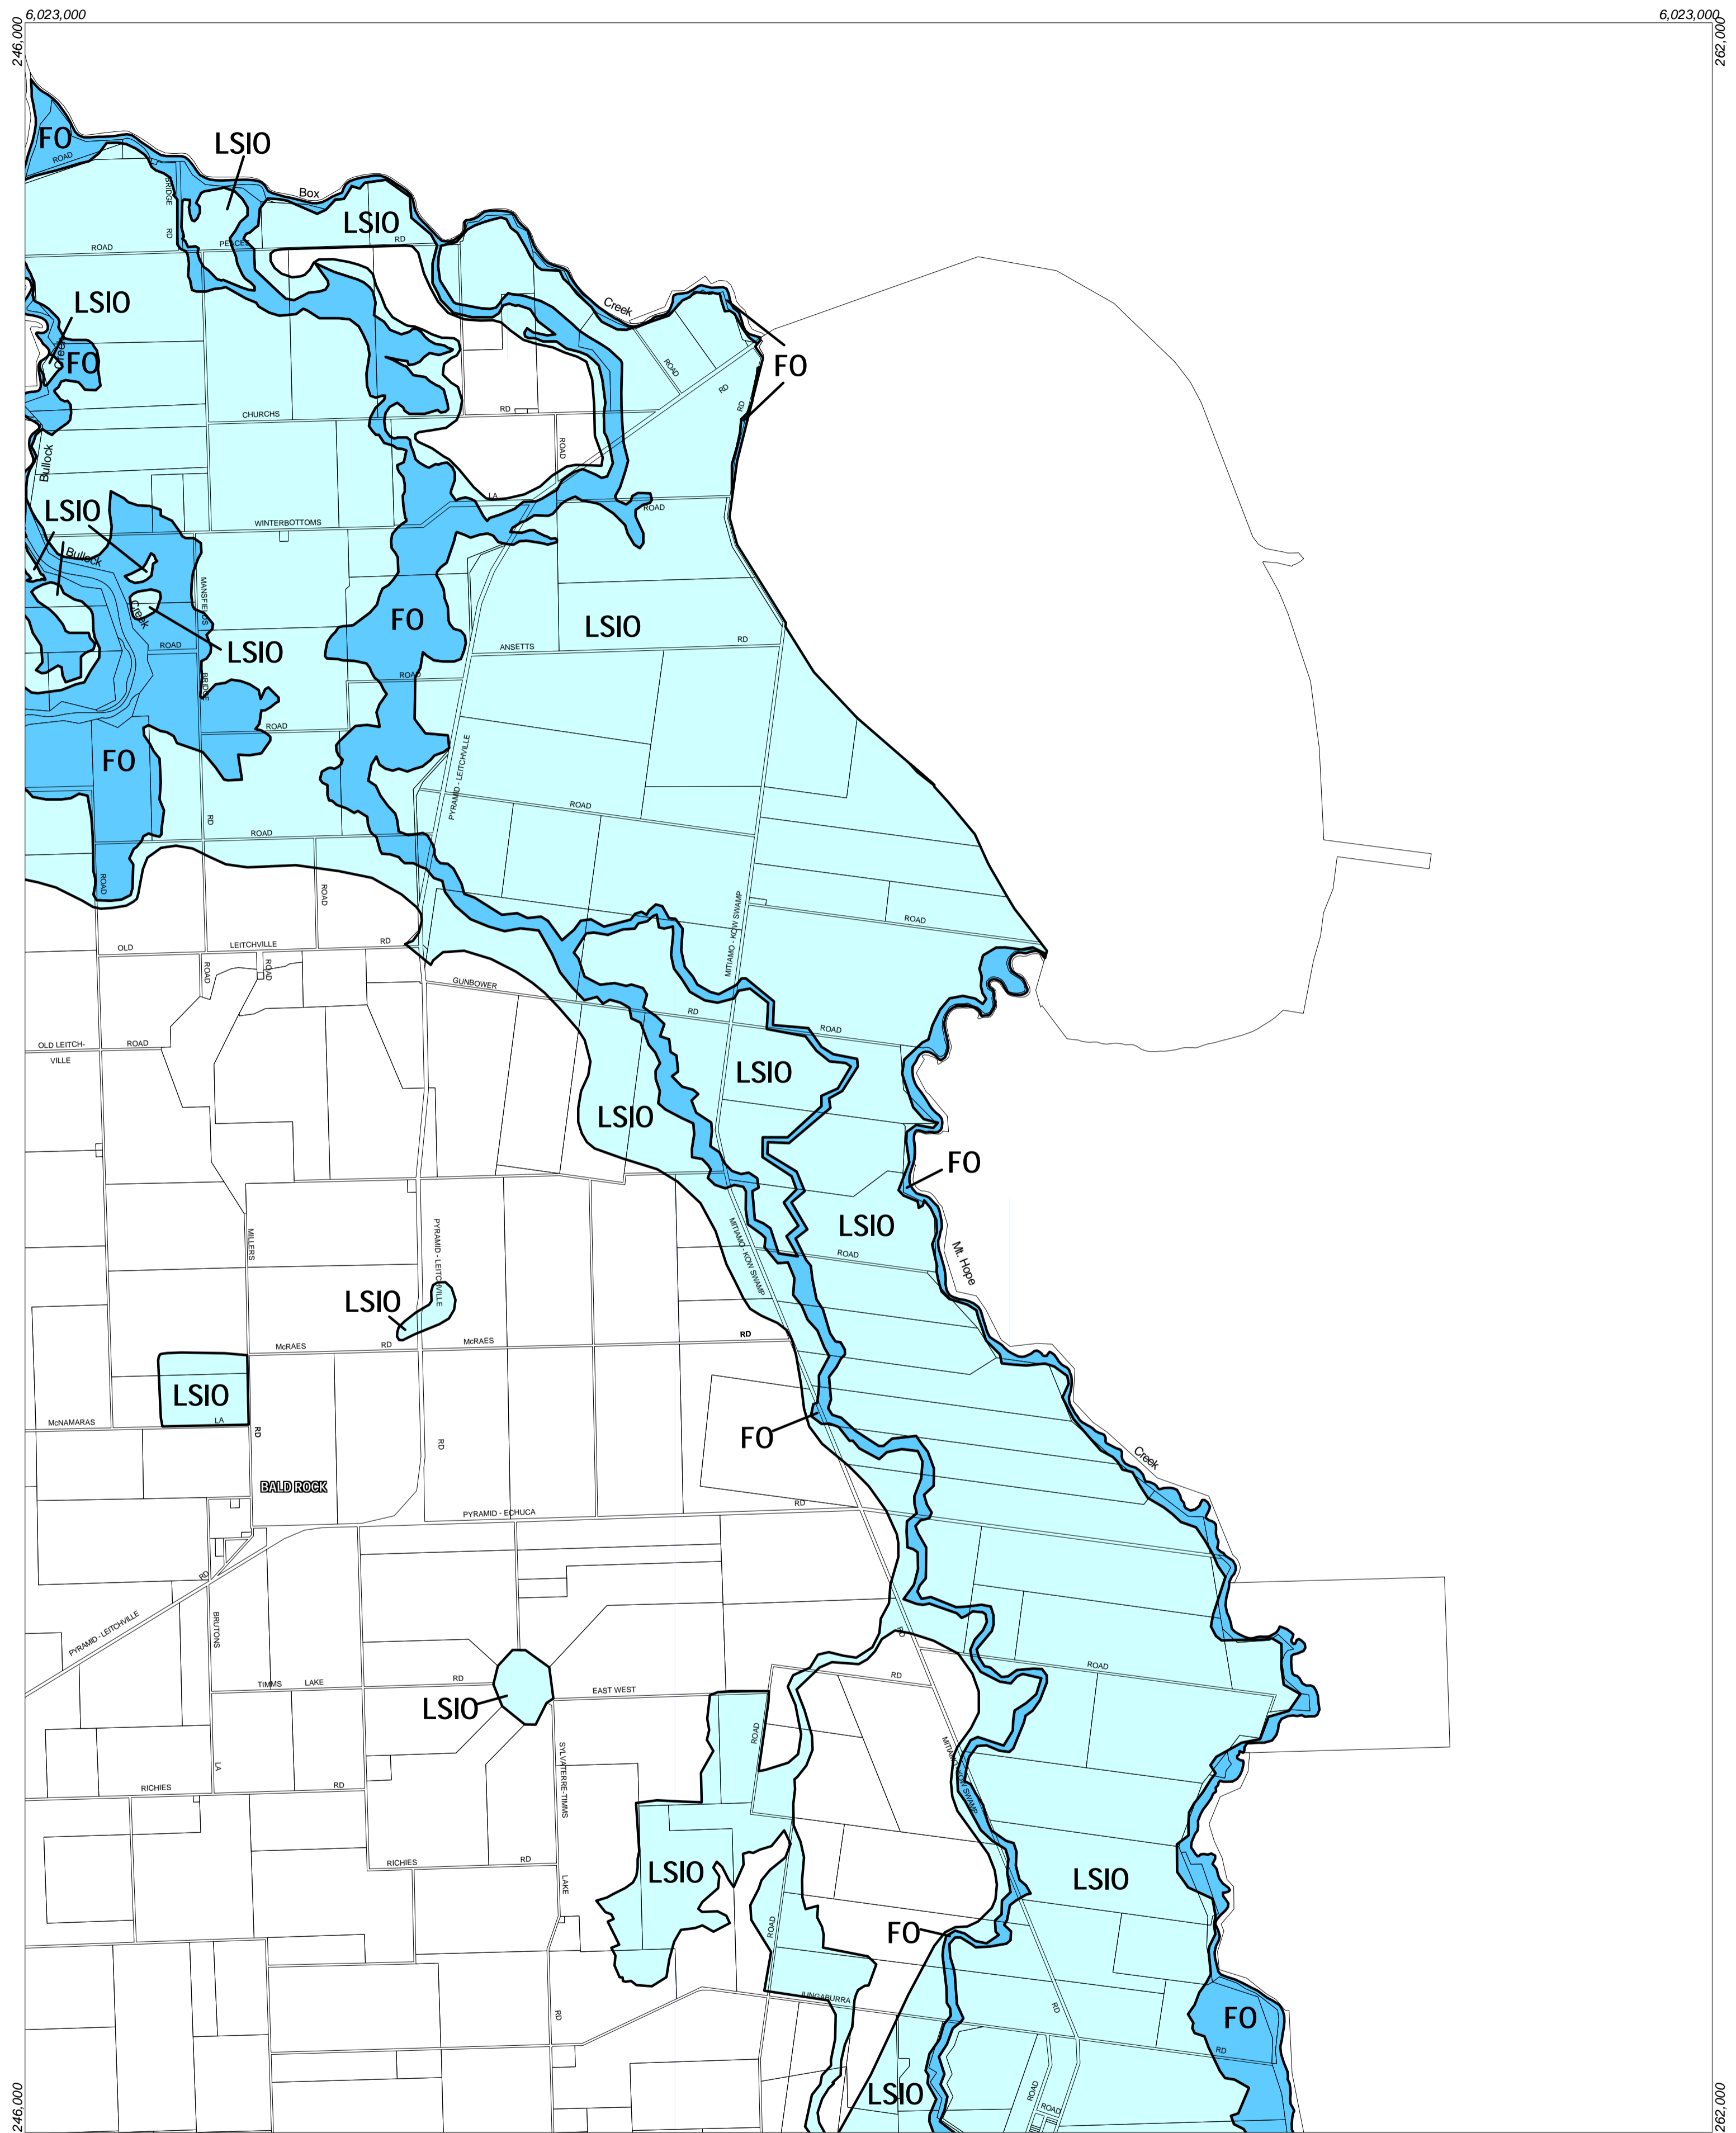

LODDON PLANNING SCHEME - LOCAL PROVISION

Overlays

- FO Floodway Overlay
- LSIO Land Subject To Inundation Overlay

Amendment C9
Printed: 8/12/2004