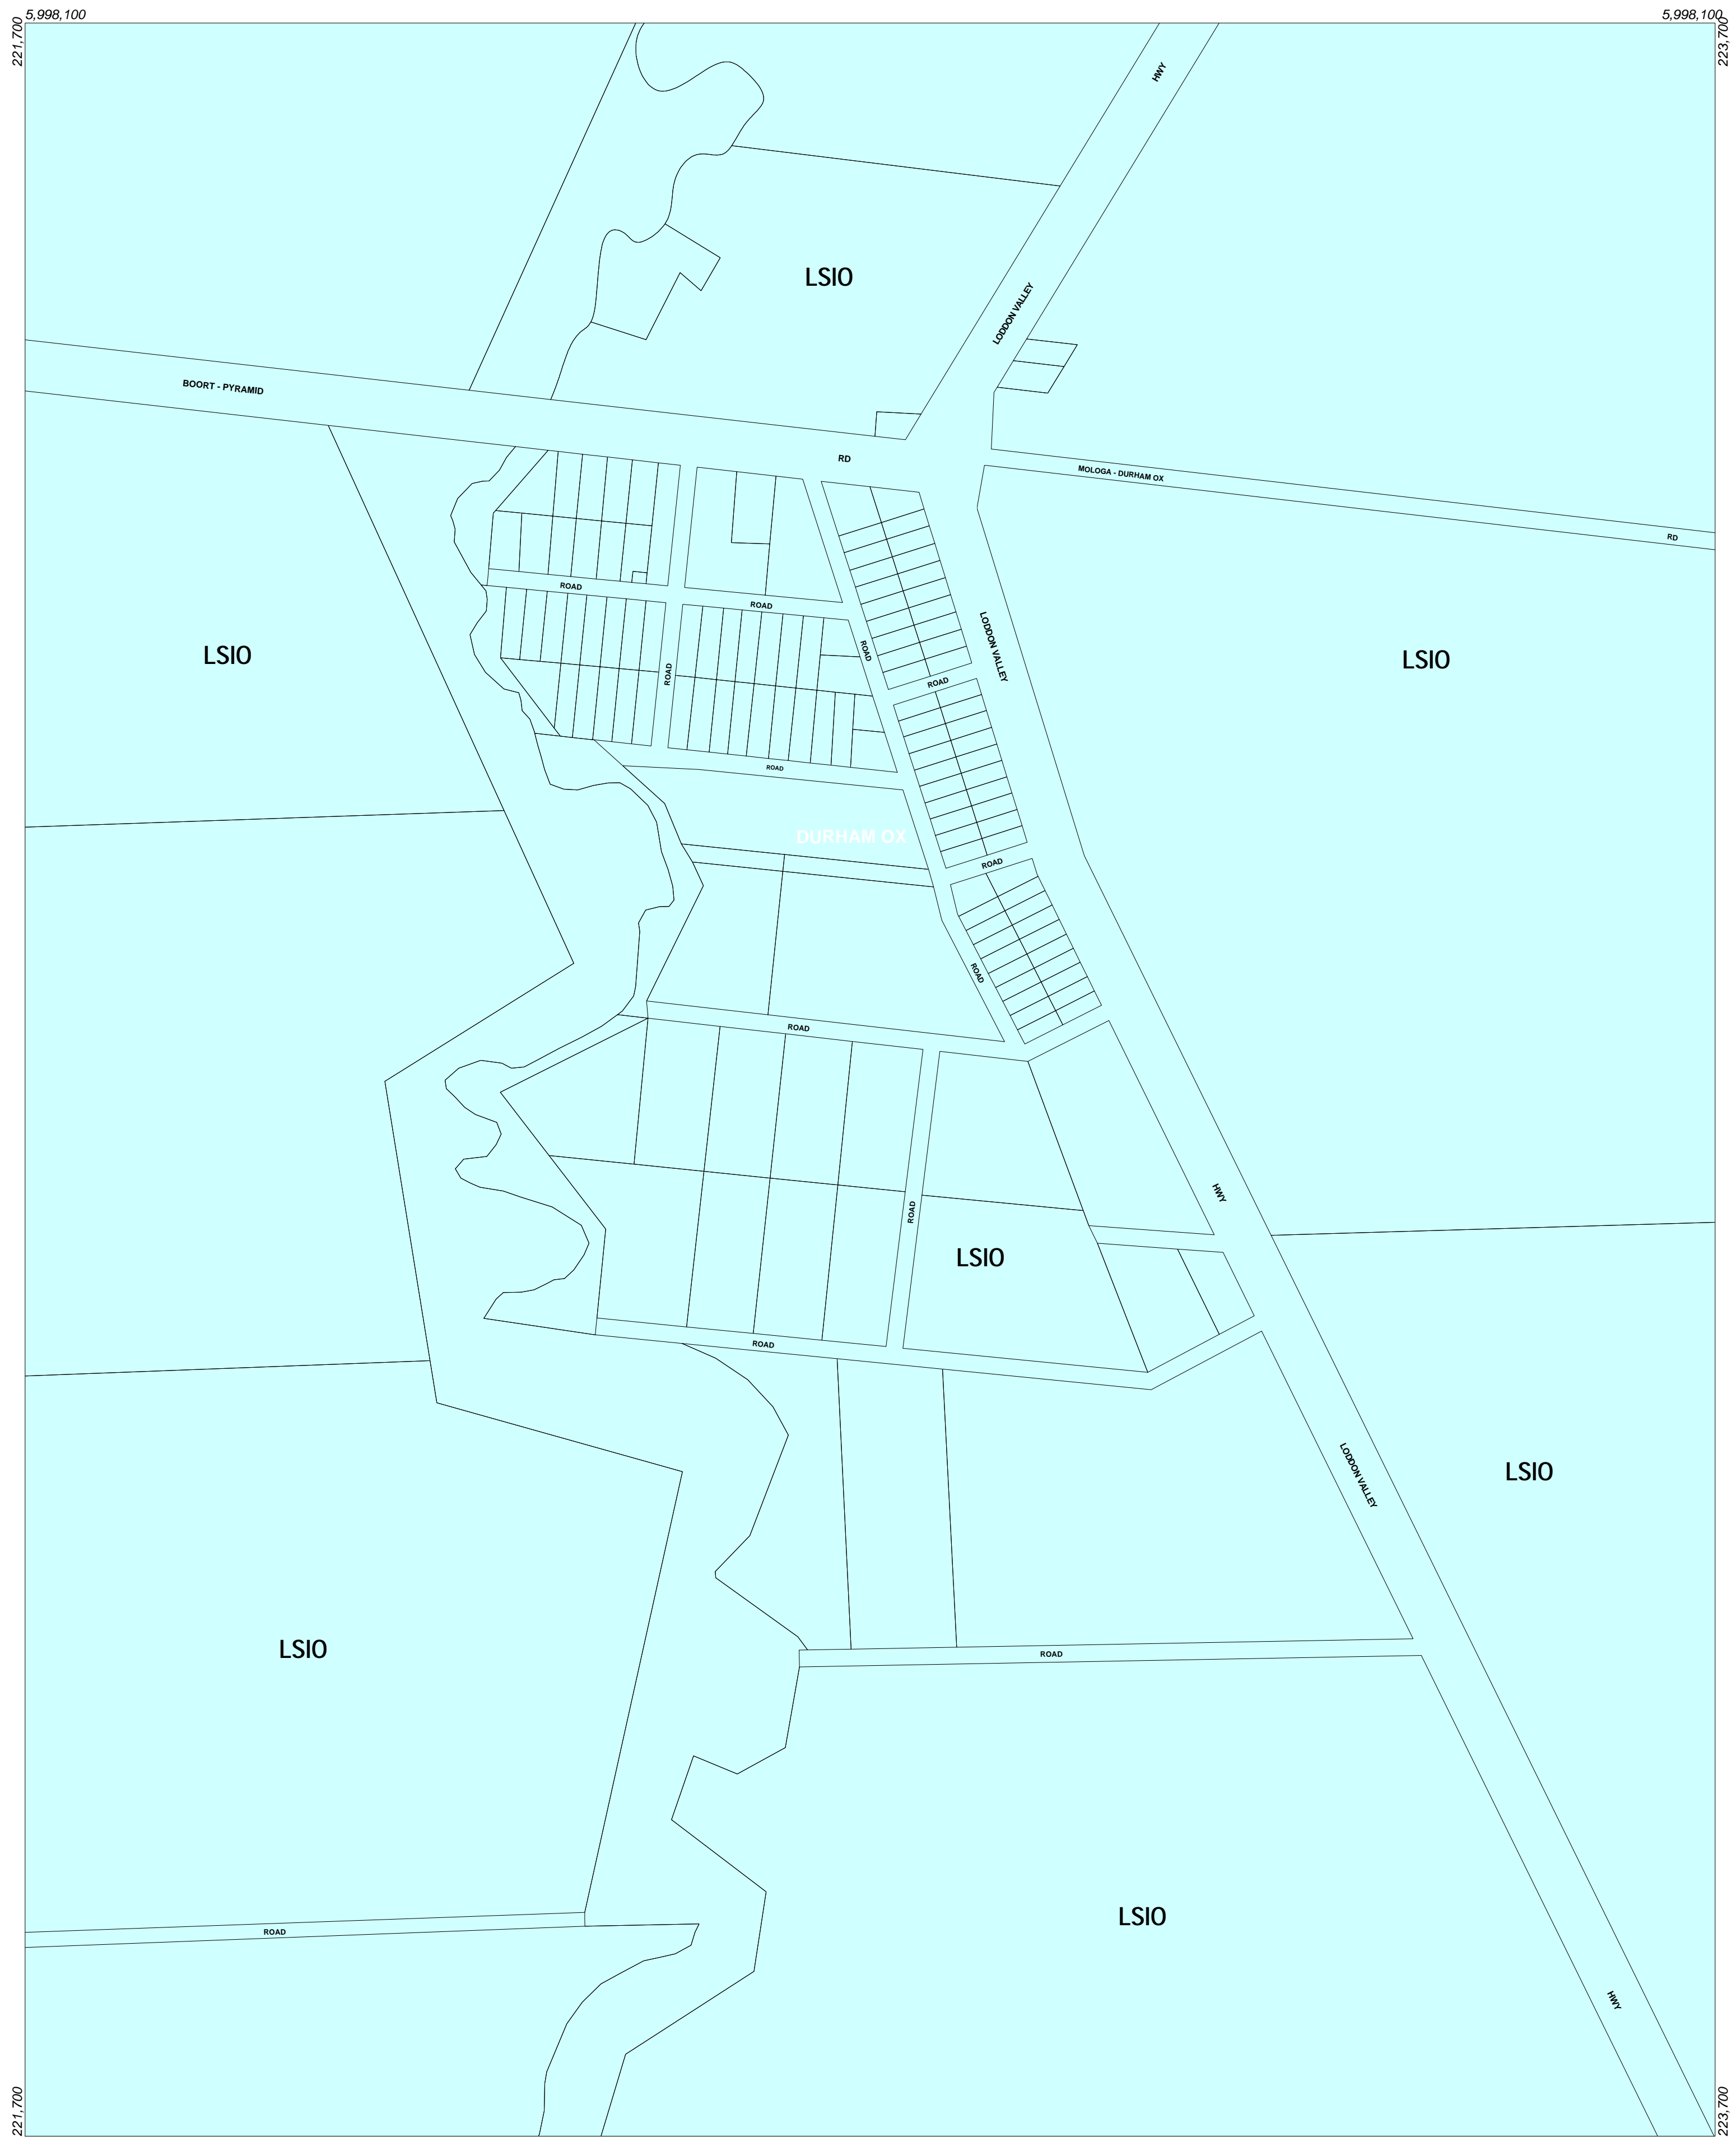

LODDON PLANNING SCHEME - LOCAL PROVISION

Overlays

- LSIO Land Subject to Inundation Overlay

AUSTRALIAN MAP GRID ZONE 55

Amendment C9
Printed: 8/12/2004